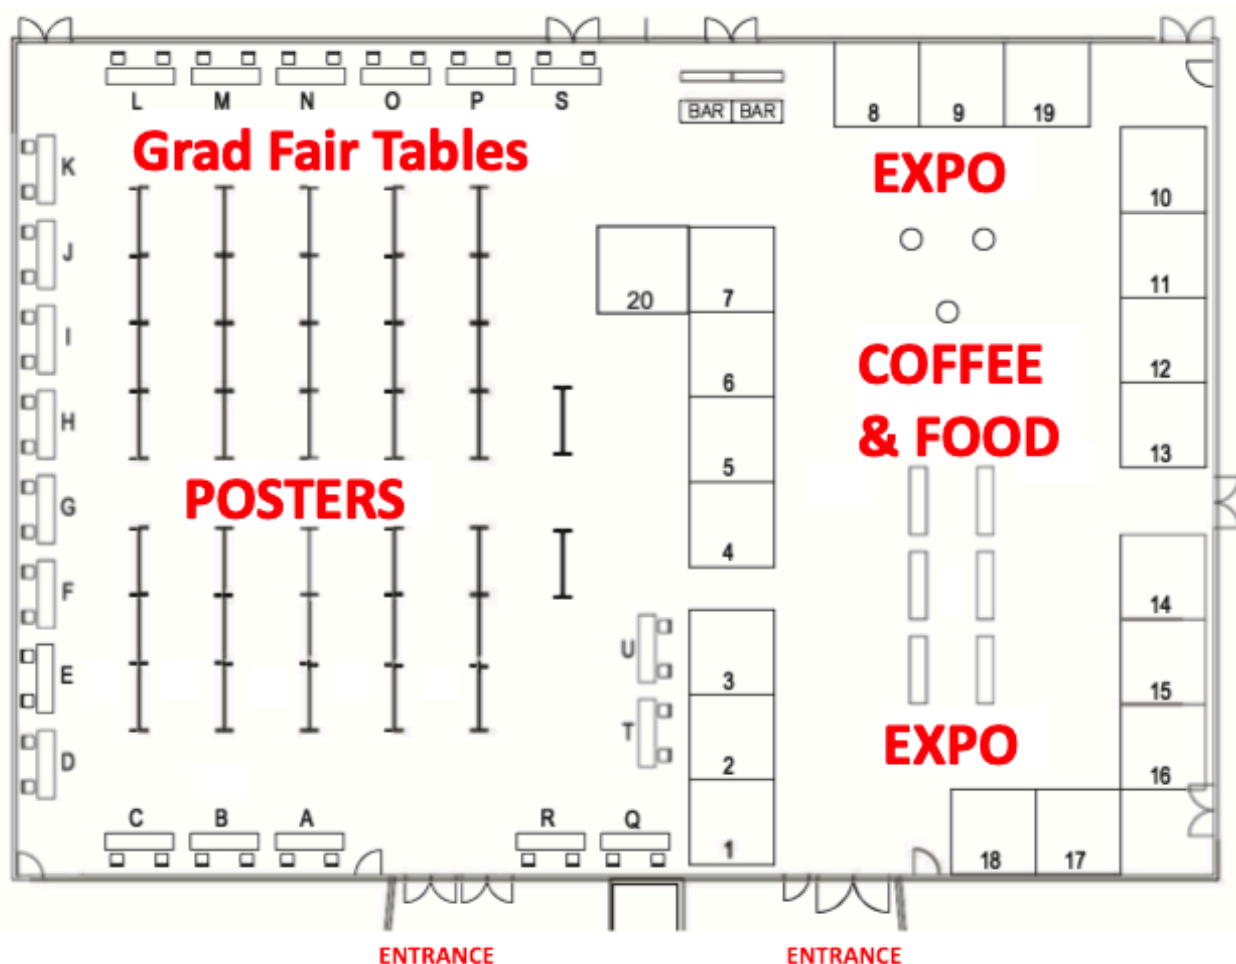

EXPO

Sunday 10/20 7-9pm

Monday 10/21 10am-1pm; 7-9pm

Tuesday 10/22 10am-1pm; 3-5pm

The SWRM EXPO will be in the WCC Brazos Ballroom

WCC Brazos Ballroom Floorplan

(Upper Level)

Grad Recruiting Tables