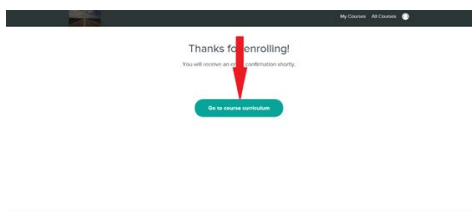

## 10. Click Go to Classroom

11. If this is your FIRST visit to the classroom, click on Sign Up

12. Complete form

A screenshot of the 'Sign Up to Pegasus CDL, Inc.' registration form. The form includes fields for 'Full Name', 'Email Address', 'Password', and 'Confirm Password'. There are checkboxes for 'Log in to existing Pegasus CDL account' and 'I agree to Pegasus CDL, Inc.'s Terms of Use & Privacy Policy'. A red arrow points to the 'Sign Up' button at the bottom.

13. Once you click "Sign Up" you will go to this page:

14. Click on any course to begin

15. Enroll in Course

16. Go to Course Curriculum

17. Welcome to class!!