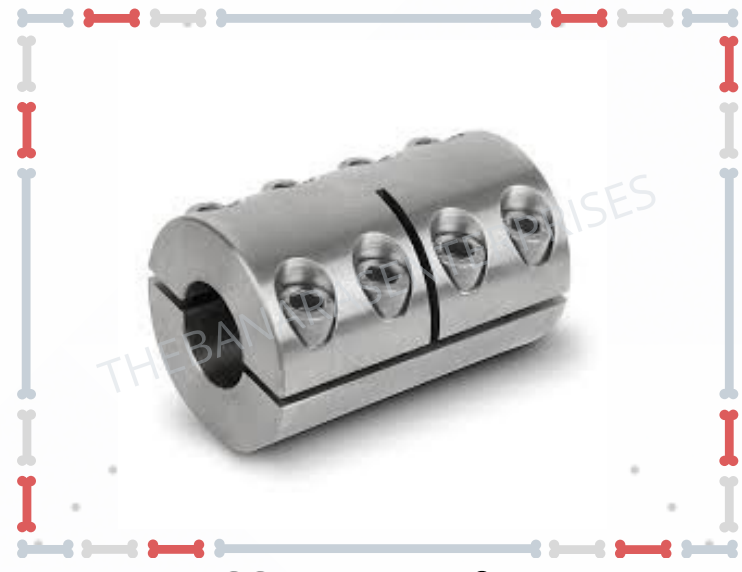

V-Belt

Coupling

Chain Coupling

Tyre Coupling

HRC Coupling

Star Coupling

Muff Coupling

Pin Bush Coupling

Pipe & Pipe Accessories

Divider

Down Gravity Pipe

YEE

Elbow Bend

Lock Ring

TEE

U Bolt