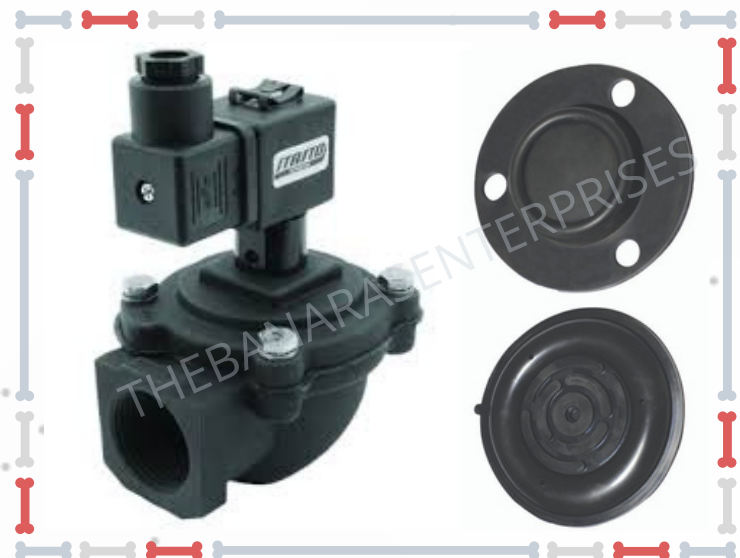

Filter Diaphragm