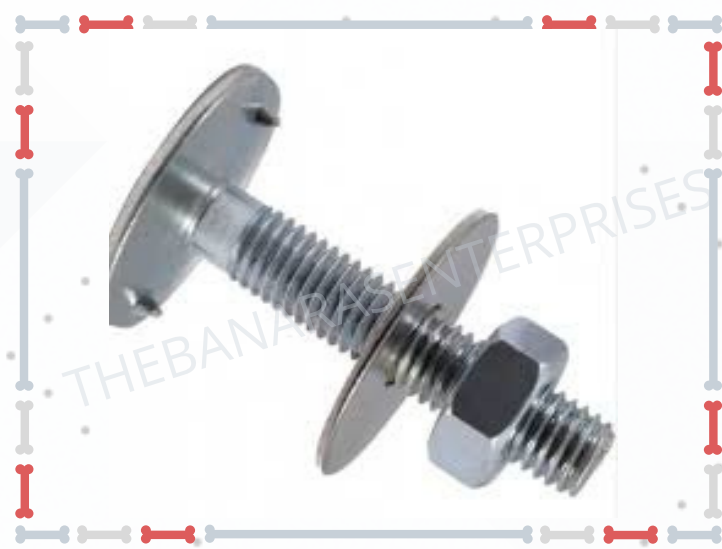

Joining Accessories

Bucket Bolt