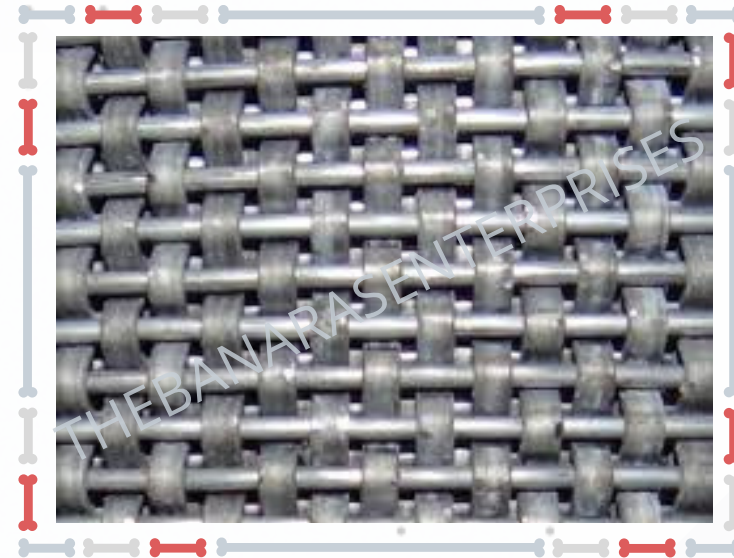

Self Cleaning Magnet

Three Stage Magnet

Wire Mesh

De Stoner Mesh

Flat & Round Wire Scourer Mesh

Mat Type Scourer Mesh

Pointed & Round Wire Scourer Mesh

Double Crimped Wire Mesh