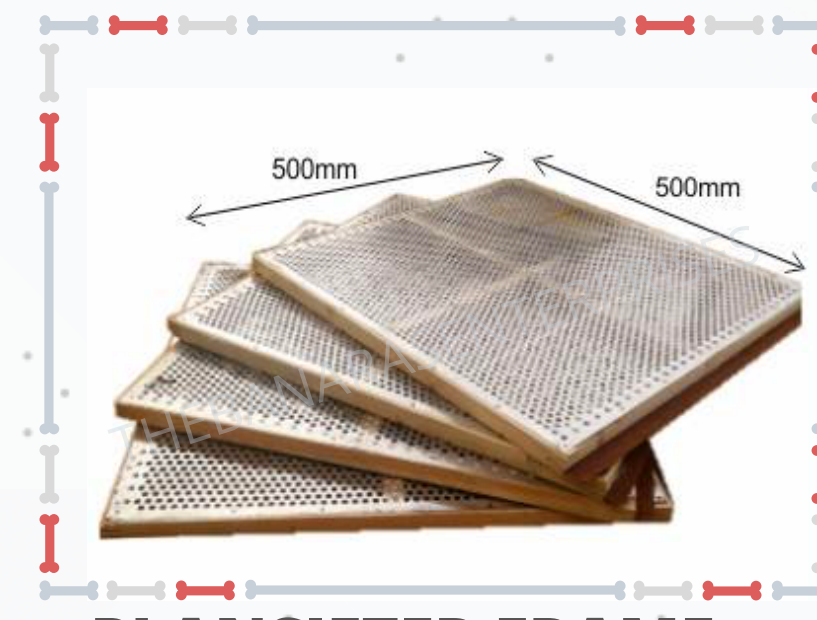

PLANSIFTER SLEEVES

FIBER ROD/NYLON ROD

SS 304 WIRE MESH

PLANSIFTER FRAME

FELT SEAL

Gun Tacker

Pneumatic Tacker

Rubber Ring