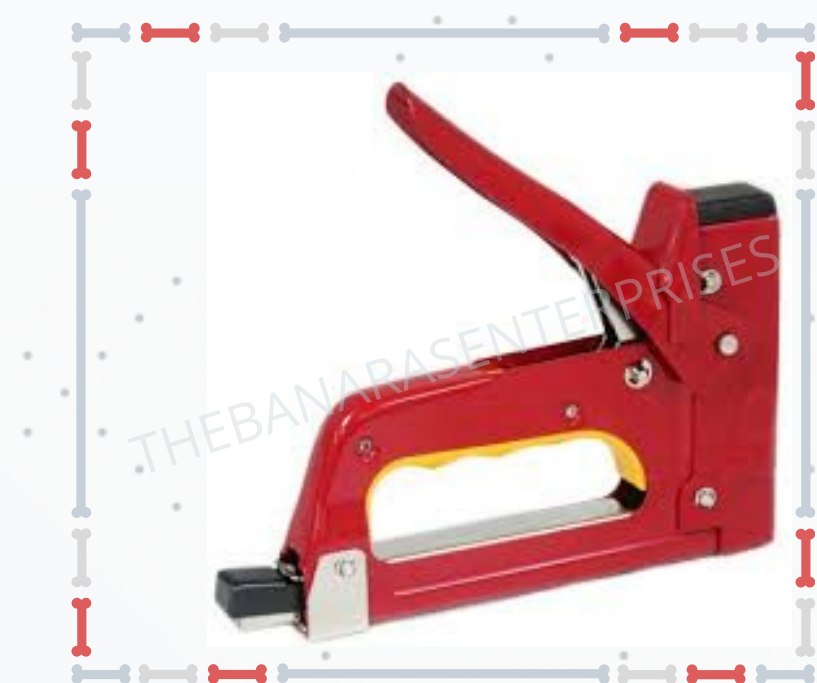

PLANSIFTER SLEEVES

FIBER ROD/NYLON ROD

SS 304 WIRE MESH

PLANSIFTER FRAME

FELT SEAL

Gun Tacker

Pneumatic Tacker

Rubber Ring