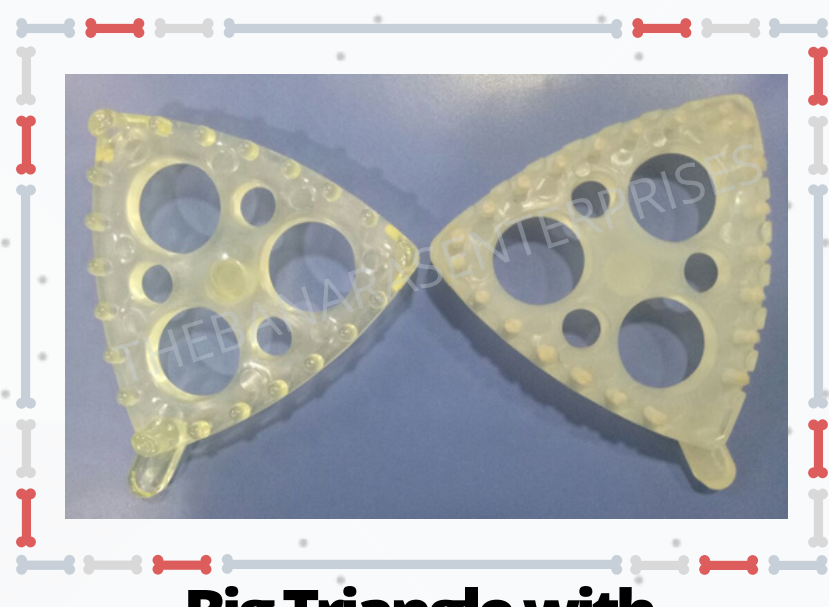

Wire Rope

Sieve & Pan Cleaners

Blue Sieve Cleaners

Imported Cotton pad

**Big Triangle with
Brush & Stud**

Rohmbus

**High Bouncing
Rubber ball**

**Star Type Cleaners
with Brush & Stud**