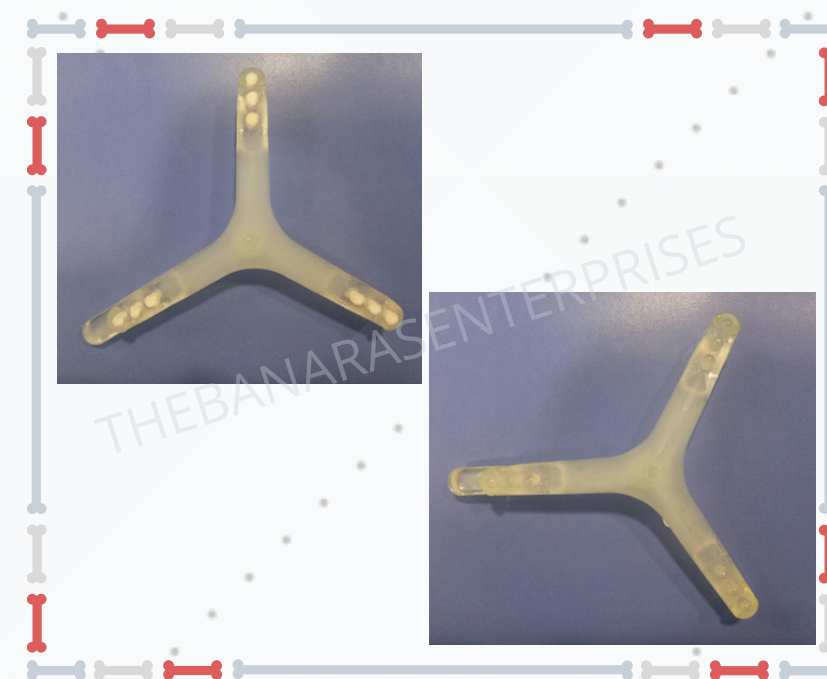

Wire Rope

Sieve & Pan Cleaners

Blue Sieve Cleaners

Imported Cotton pad

**Big Triangle with
Brush & Stud**

Rohmbus

**High Bouncing
Rubber ball**

**Star Type Cleaners
with Brush & Stud**