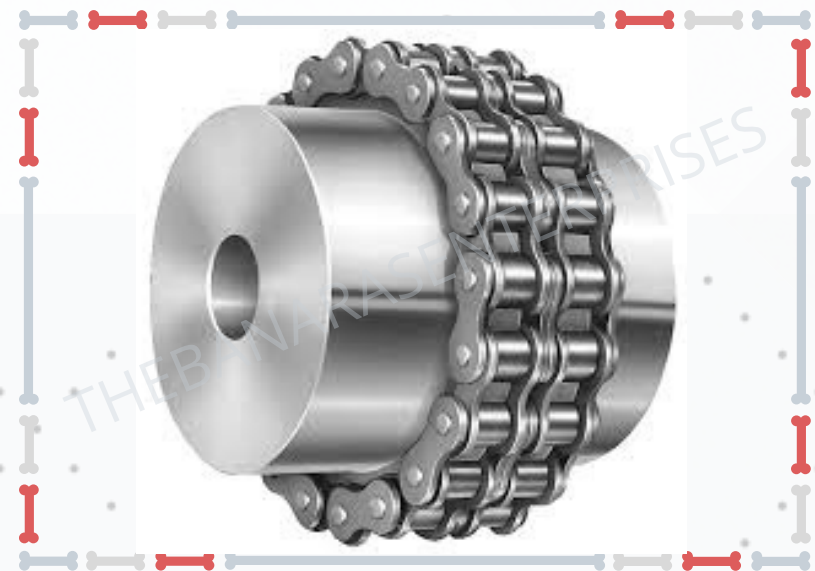

**Roller Mill Flat &
V-Belt Pulley**

Helical Gear

Roller Mill Glass

Bearing

Angular Contact Ball Bearing

Cylindrical Roller Bearing

Needle Bearing

Self Aligning Ball Bearing

Deep Groove Bearing

Spherical Roller Bearing

Thrust Ball Bearing

Taper Roller Bearing

Chain Sprocket

Simplex Chain Sprocket

Simplex Chain

Duplex Chain Sprocket

Duplex Chain

Triplex Chain Sprocket

Triplex Chain

Power Transmission Elements

Bearing Block

Bearing Sleeve

Gear box & Motor

Oil Seal

V-Belt

Coupling

Chain Coupling

Tyre Coupling

HRC Coupling

Star Coupling

Muff Coupling

Pin Bush Coupling