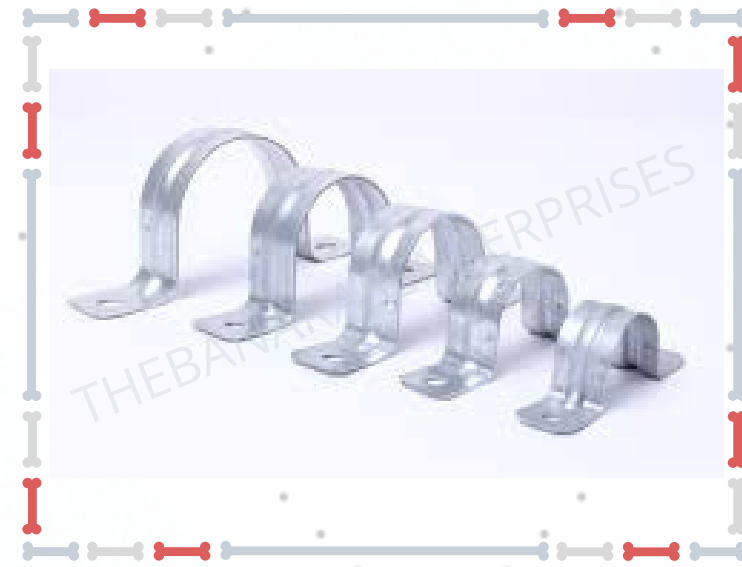

Pipe & Pipe Accessories

Divider

Down Gravity Pipe

YEE

Elbow Bend

Lock Ring

TEE

U Bolt

U Clamp

Long Bend

Control Spout

Pulleys

Flat Belt Pulley

**Taper Bush
V Belt Pulley**

**Plain Bore
V belt pulley**

Timing Pulley