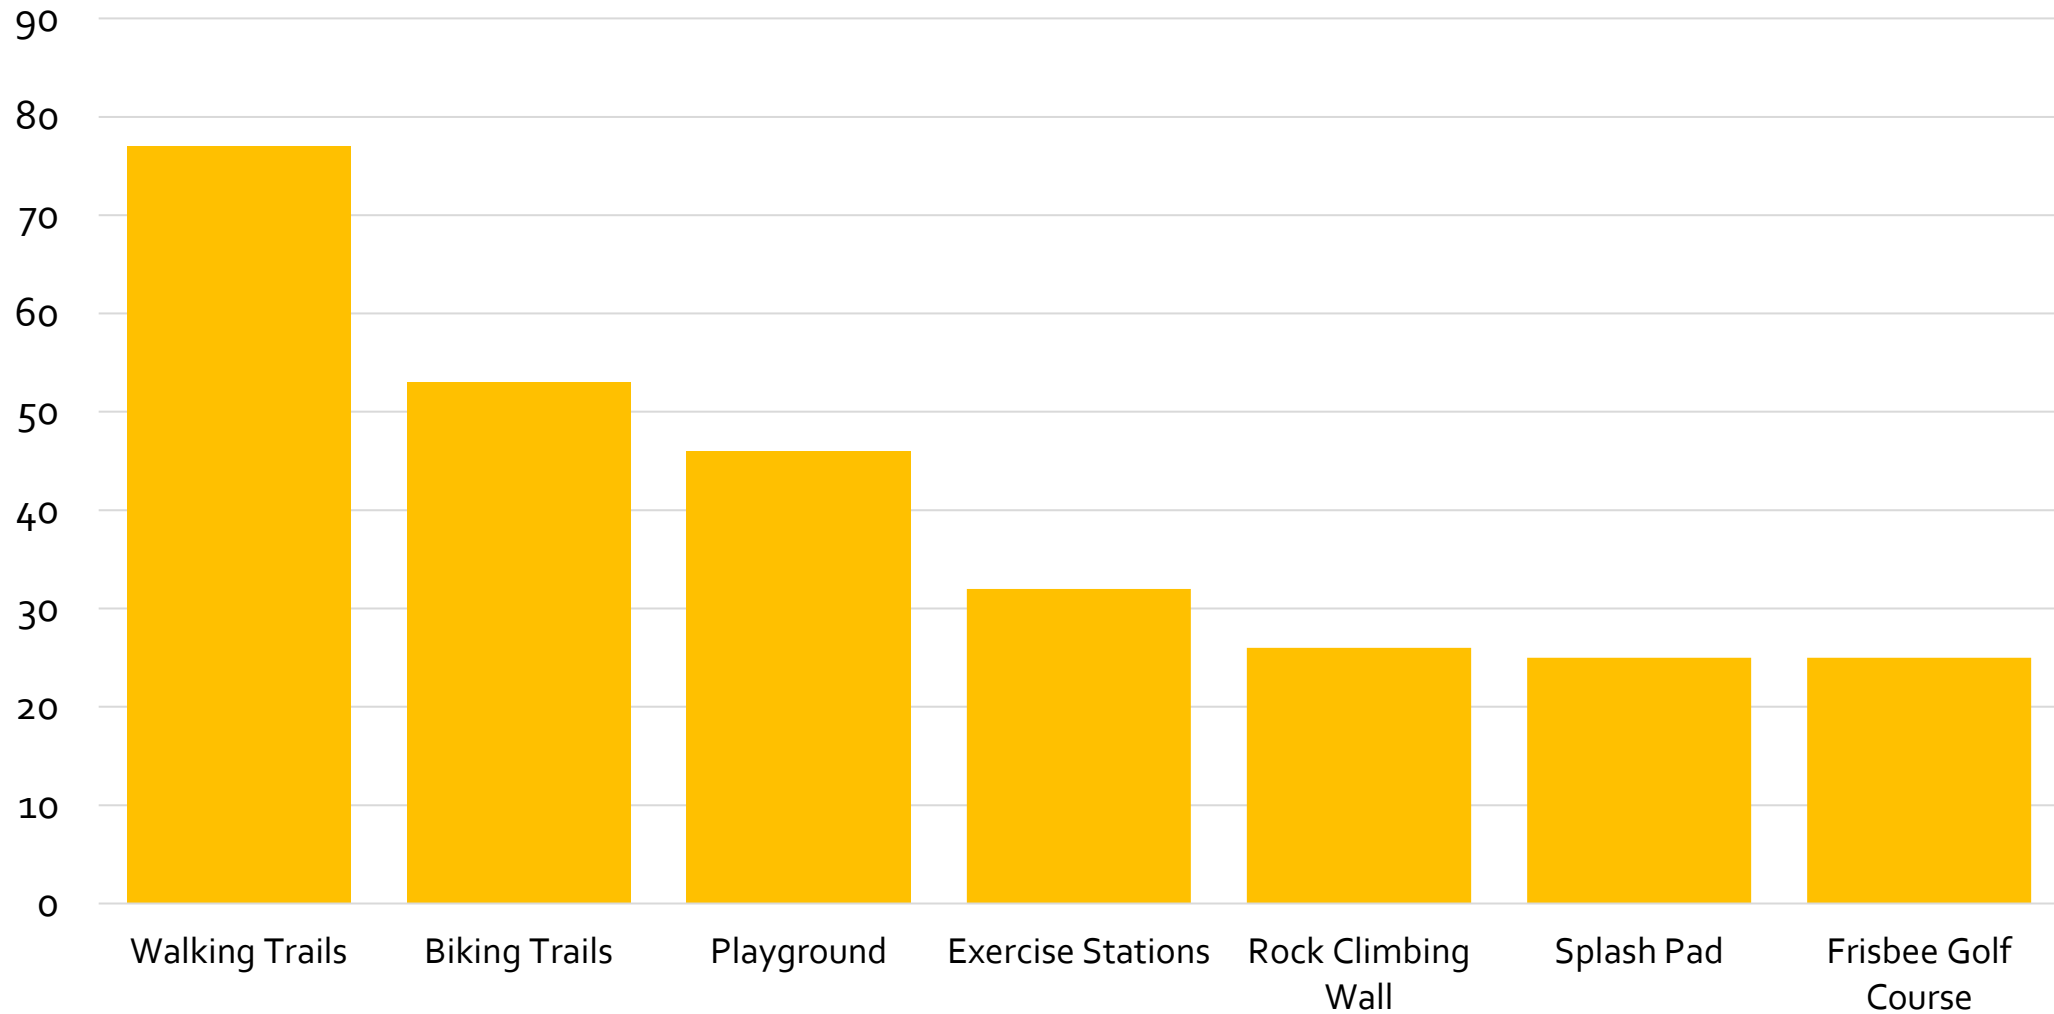

Which of the current features of the park do you most use?

Future Park Use & Desired Improvements

What would you like to see in Chosewood Park?

What would you like to see improved in the park?

How would you like to see future developments partner with Chosewood Park?

What are your top Active Recreation priorities?

What are your top Passive Recreation priorities?

Which park access point would be the most important to you?

Challenges and Priorities

What are the most critical challenges you see in the next 1-3 years?