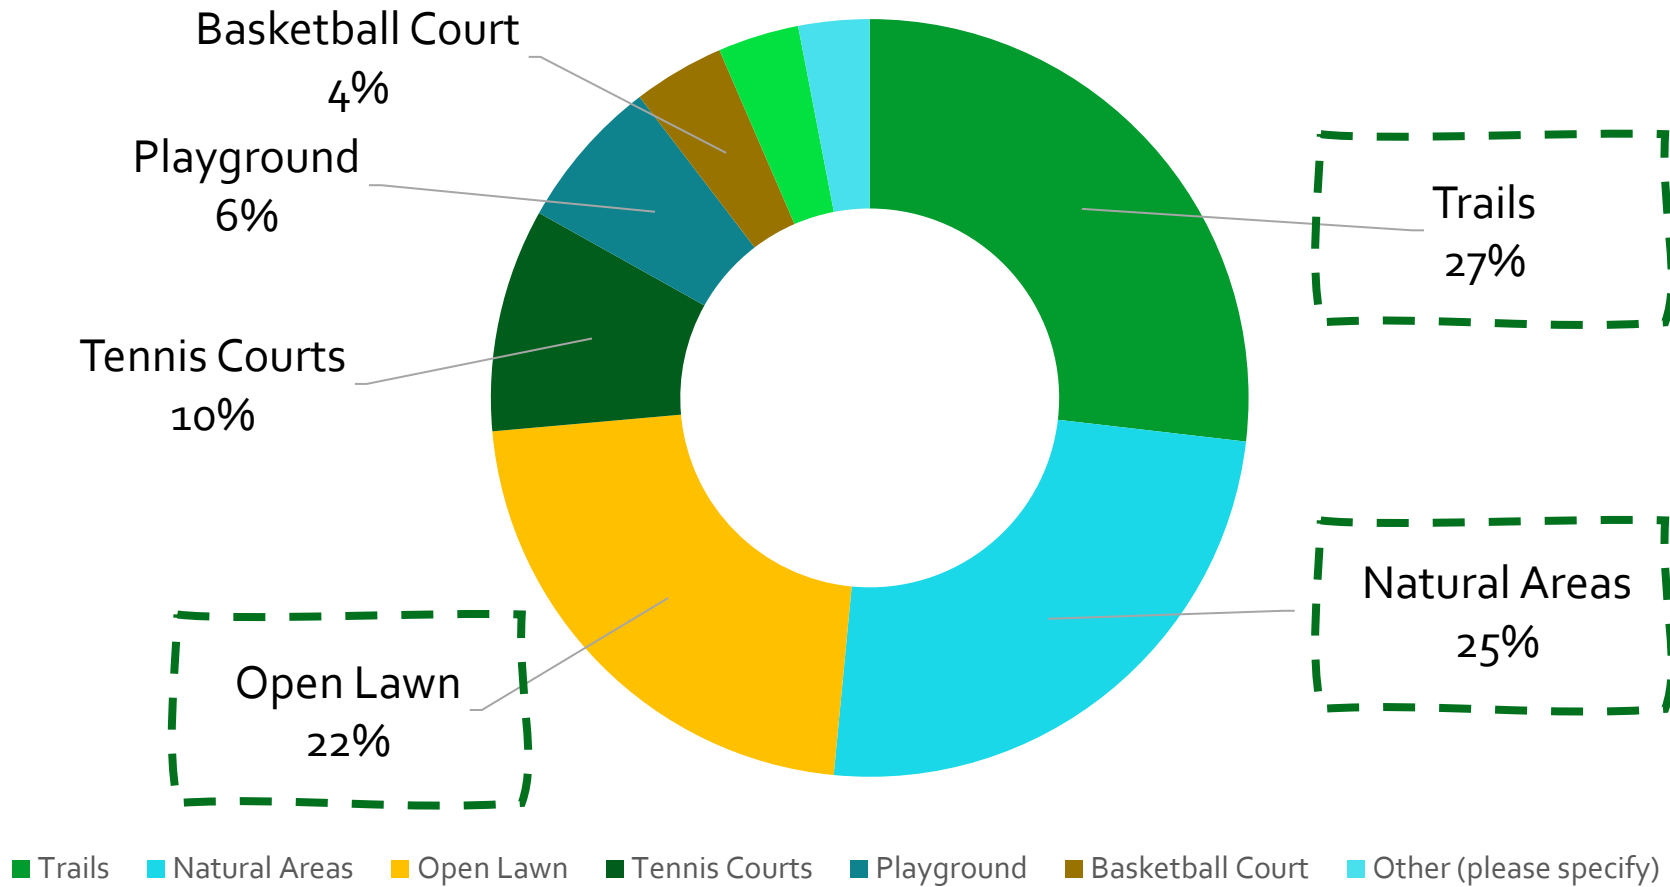

Which of the current features of the park do you most use?