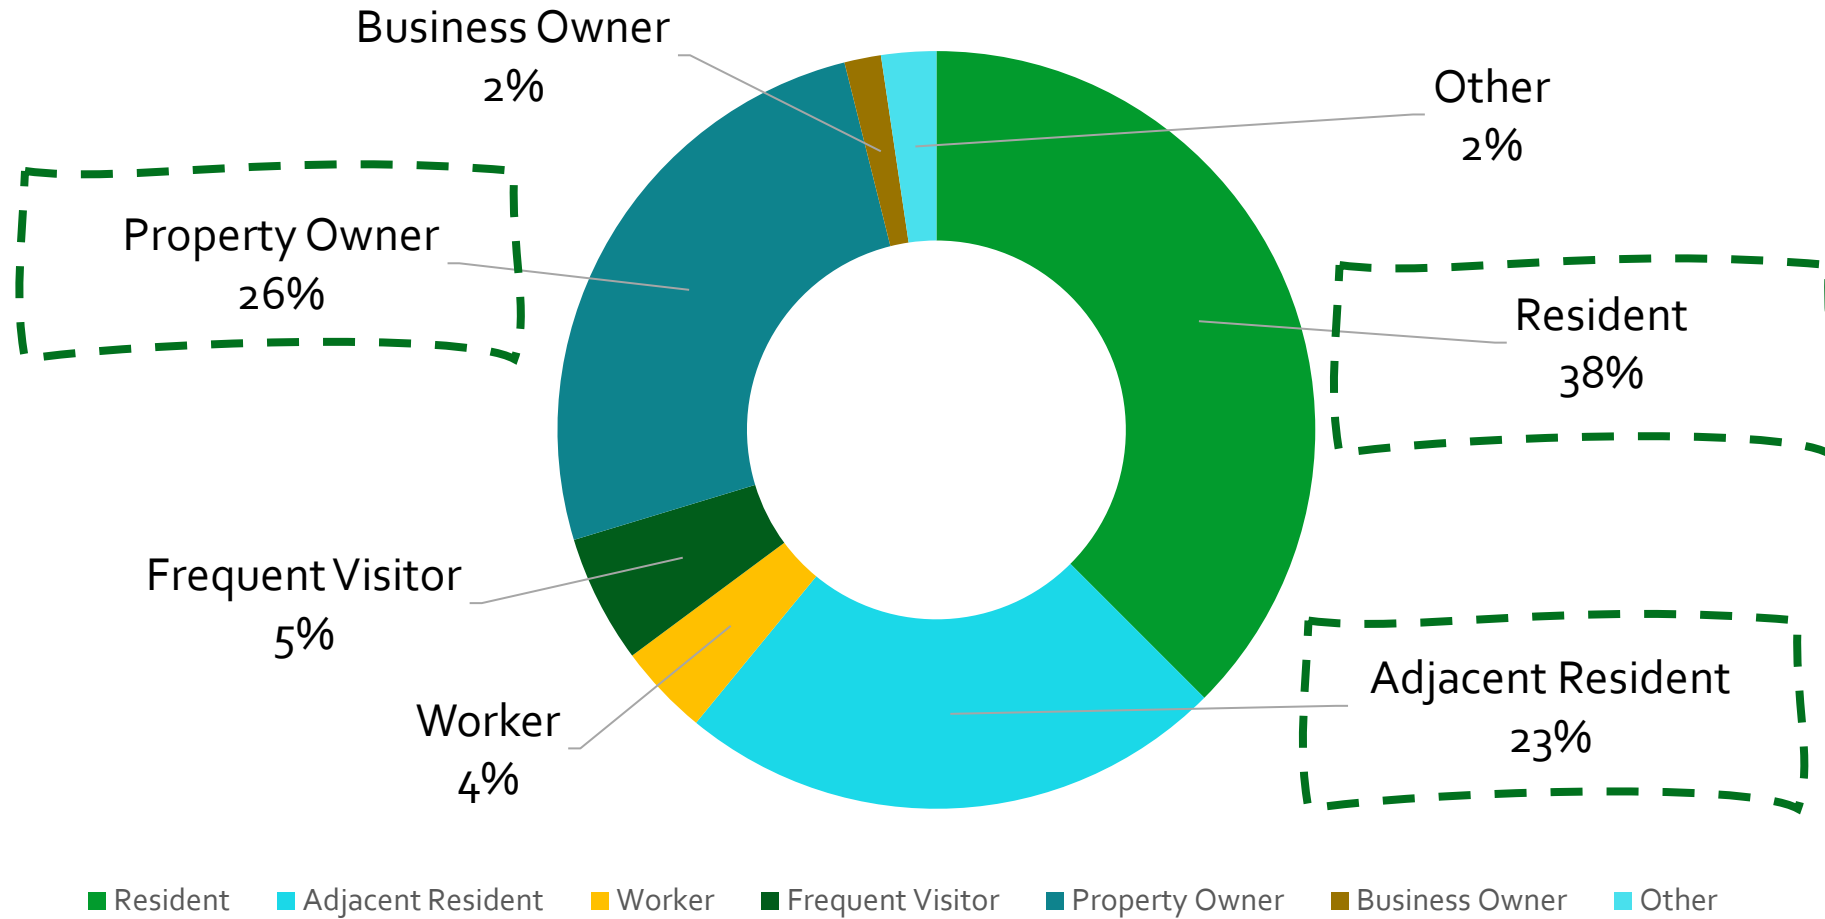

Friends of
Chosewood Park
TSW Survey Results

Responses collected in Q4 2022

Major Topics

- » Demographics of Responders
- » Current Park Use
- » Future Park Use & Desired Improvements
- » Challenges and Priorities

Demographics of Responders

What is your relationship with the Chosewood Park neighborhood?

Total Survey Respondents: 88

How do you currently travel to the park?

Current Park Use

How often do you visit Chosewood Park?