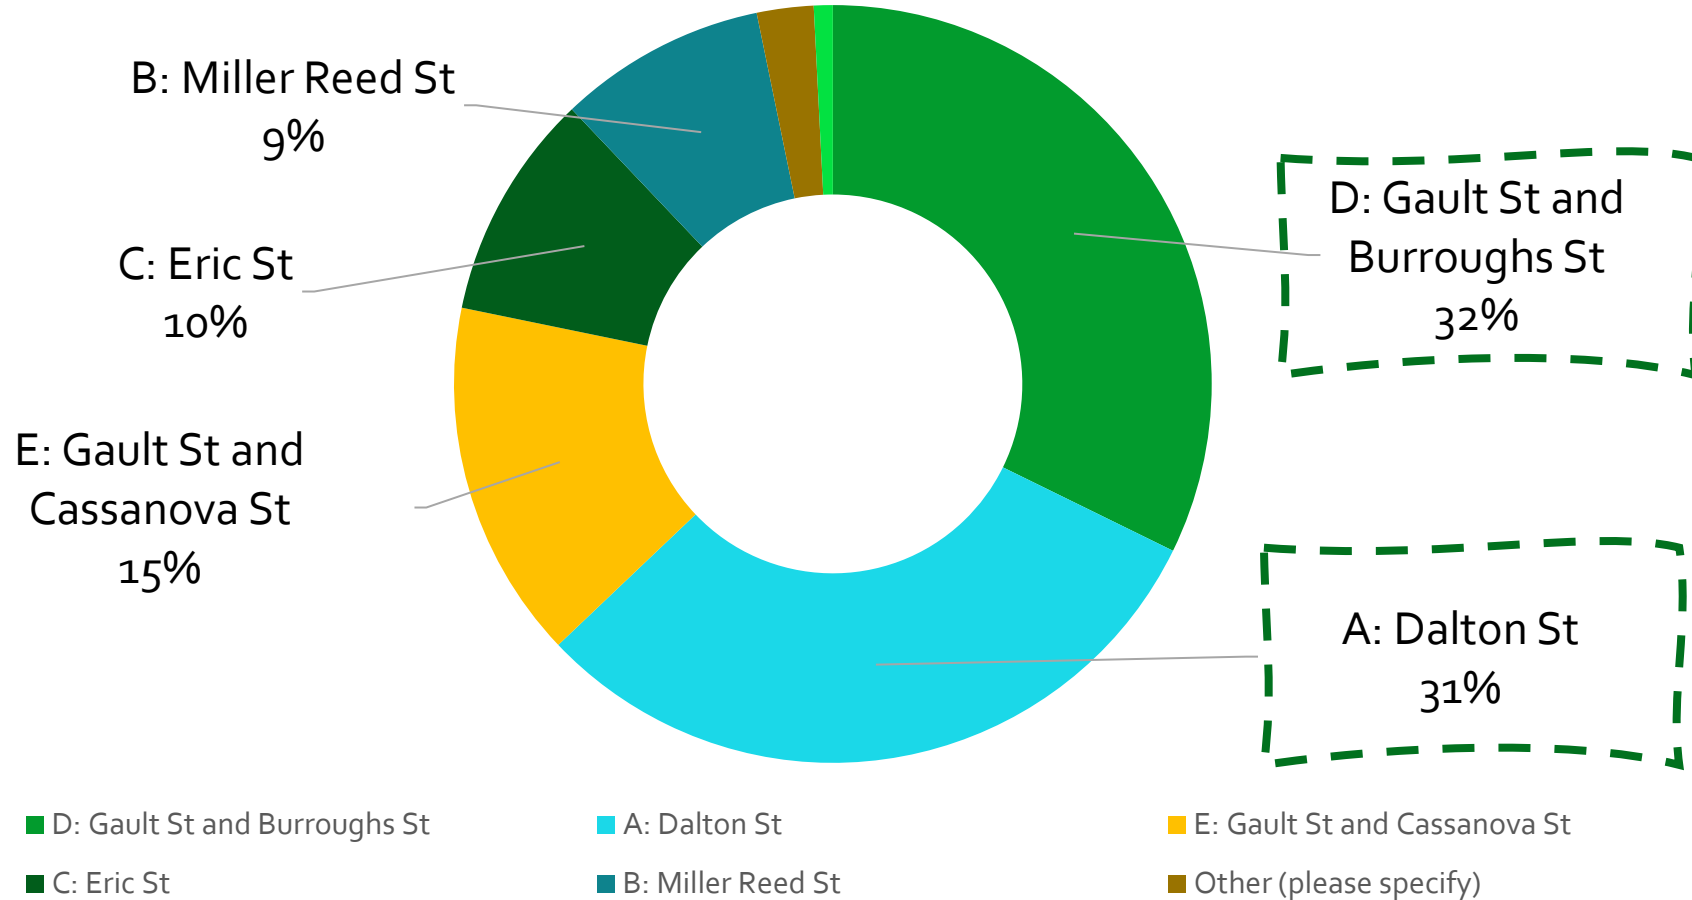

Which park access point would be the most important to you?