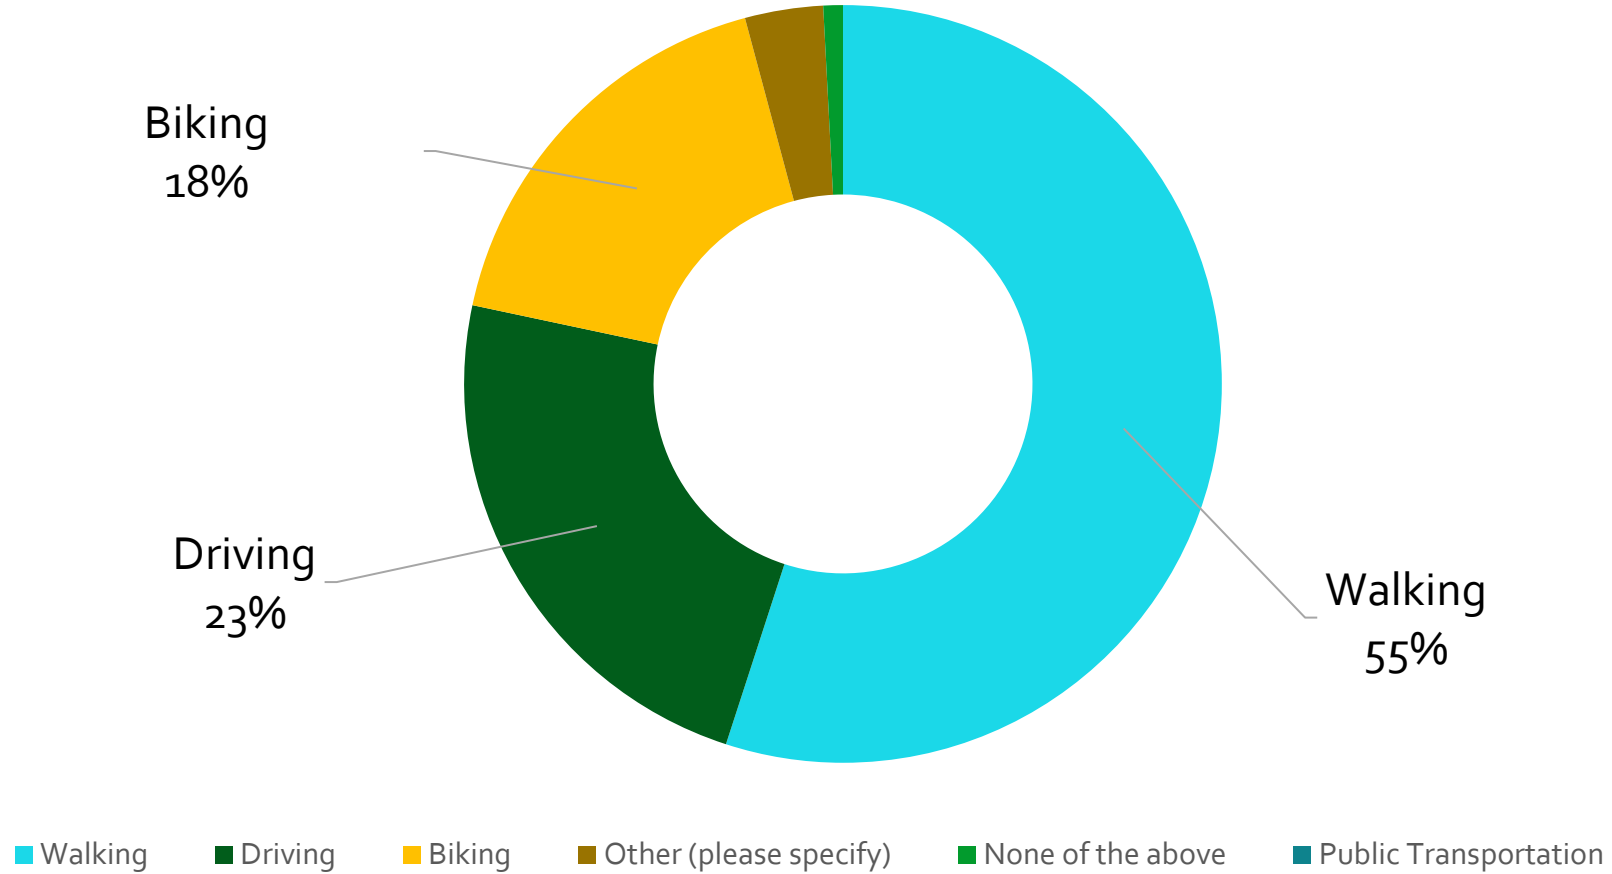

Friends of
Chosewood Park
TSW Survey Results

Responses collected in Q4 2022

Major Topics

- » Demographics of Responders
- » Current Park Use
- » Future Park Use & Desired Improvements
- » Challenges and Priorities

Demographics of Responders

What is your relationship with the Chosewood Park neighborhood?

Total Survey Respondents: 88

How do you currently travel to the park?

Current Park Use

How often do you visit Chosewood Park?