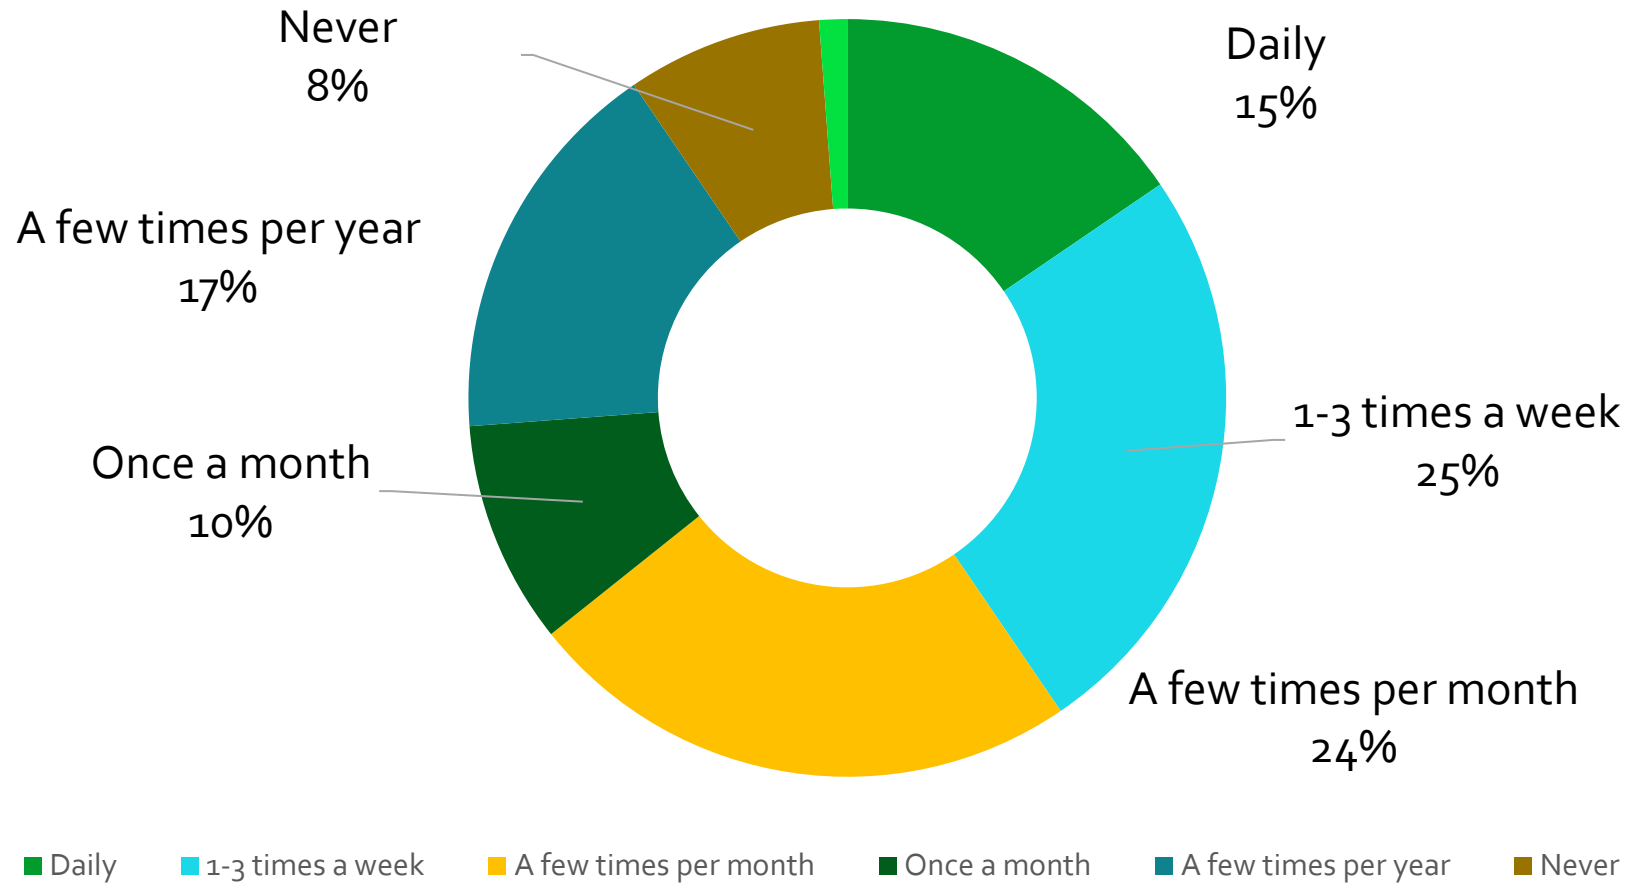

Demographics of Responders

What is your relationship with the Chosewood Park neighborhood?

Total Survey Respondents: 88

How do you currently travel to the park?

Current Park Use

How often do you visit Chosewood Park?