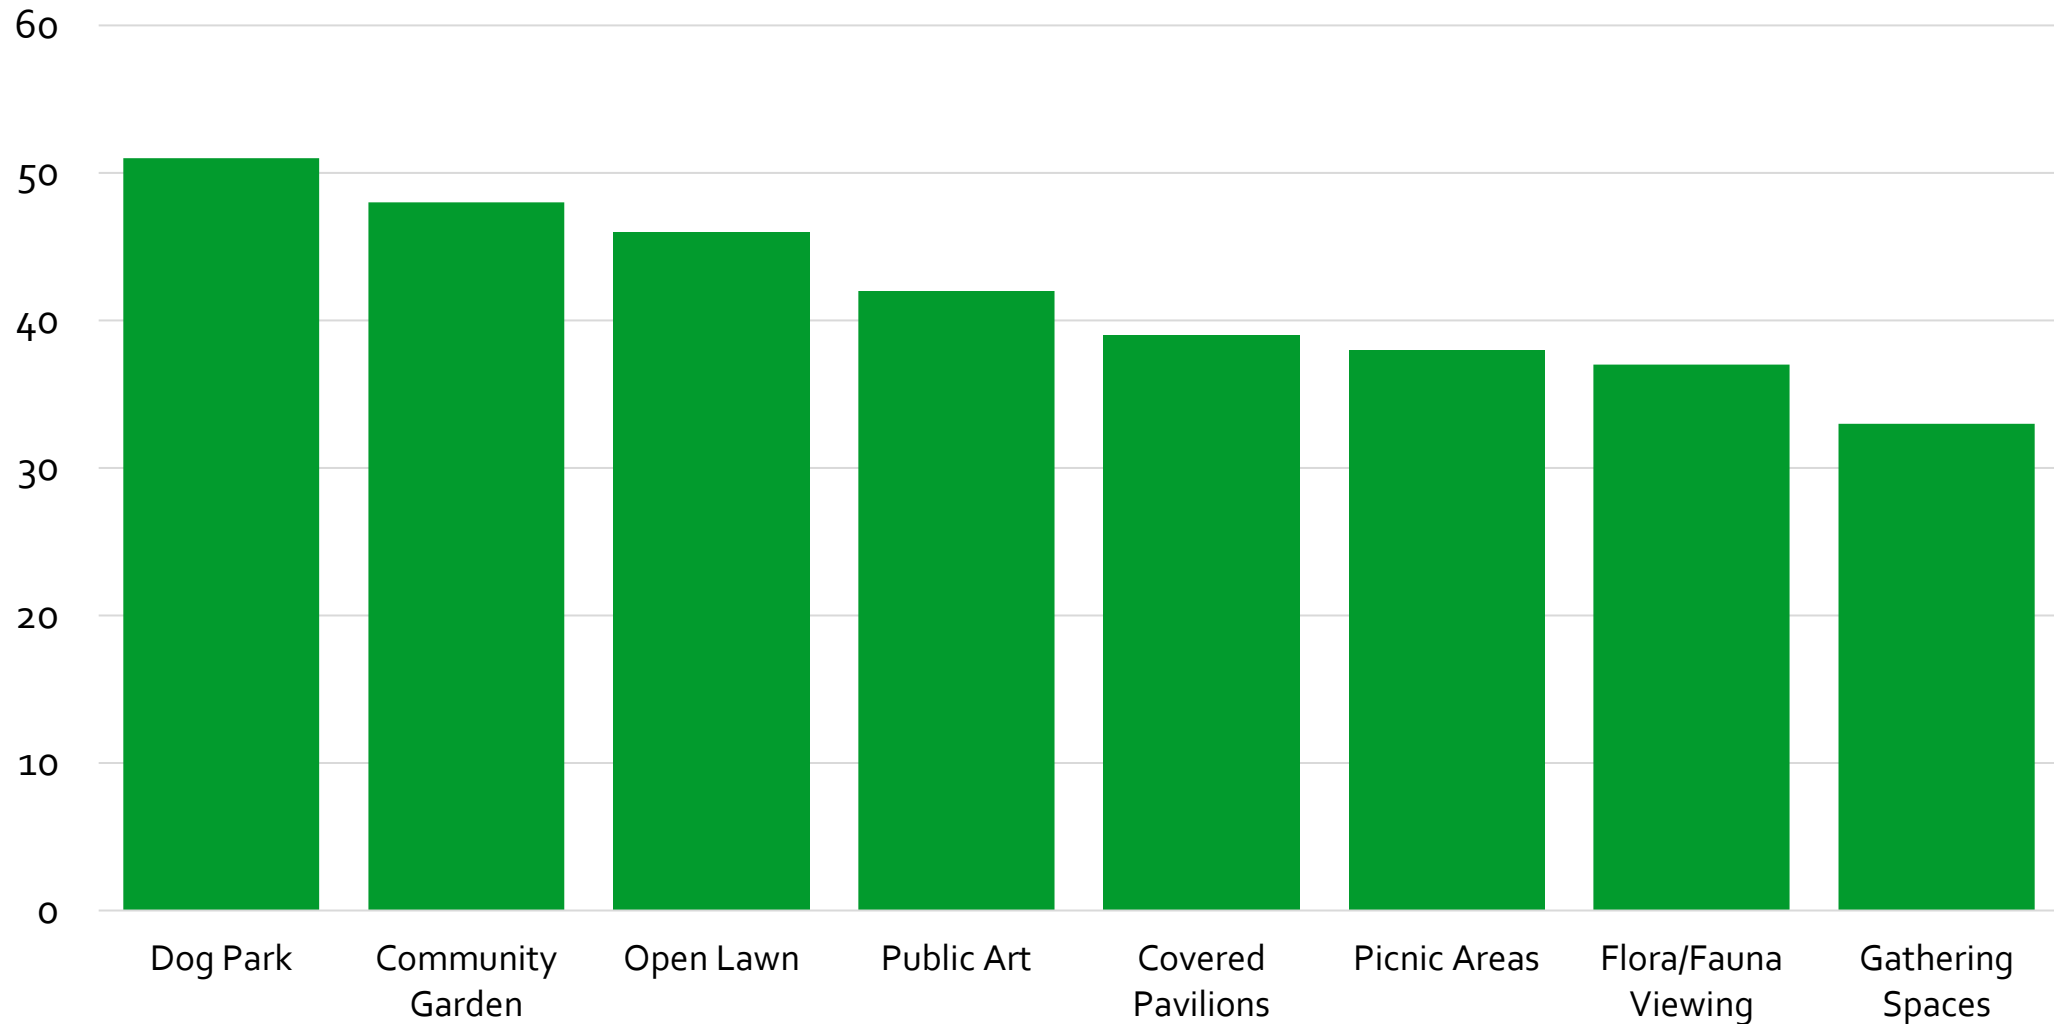

Demographics of Responders

What is your relationship with the Chosewood Park neighborhood?

Total Survey Respondents: 88

How do you currently travel to the park?

Current Park Use

How often do you visit Chosewood Park?

Which of the current features of the park do you most use?

Future Park Use & Desired Improvements

What would you like to see in Chosewood Park?

What would you like to see improved in the park?

How would you like to see future developments partner with Chosewood Park?

What are your top Active Recreation priorities?

What are your top Passive Recreation priorities?

Which park access point would be the most important to you?

Challenges and Priorities

What are the most critical challenges you see in the next 1-3 years?