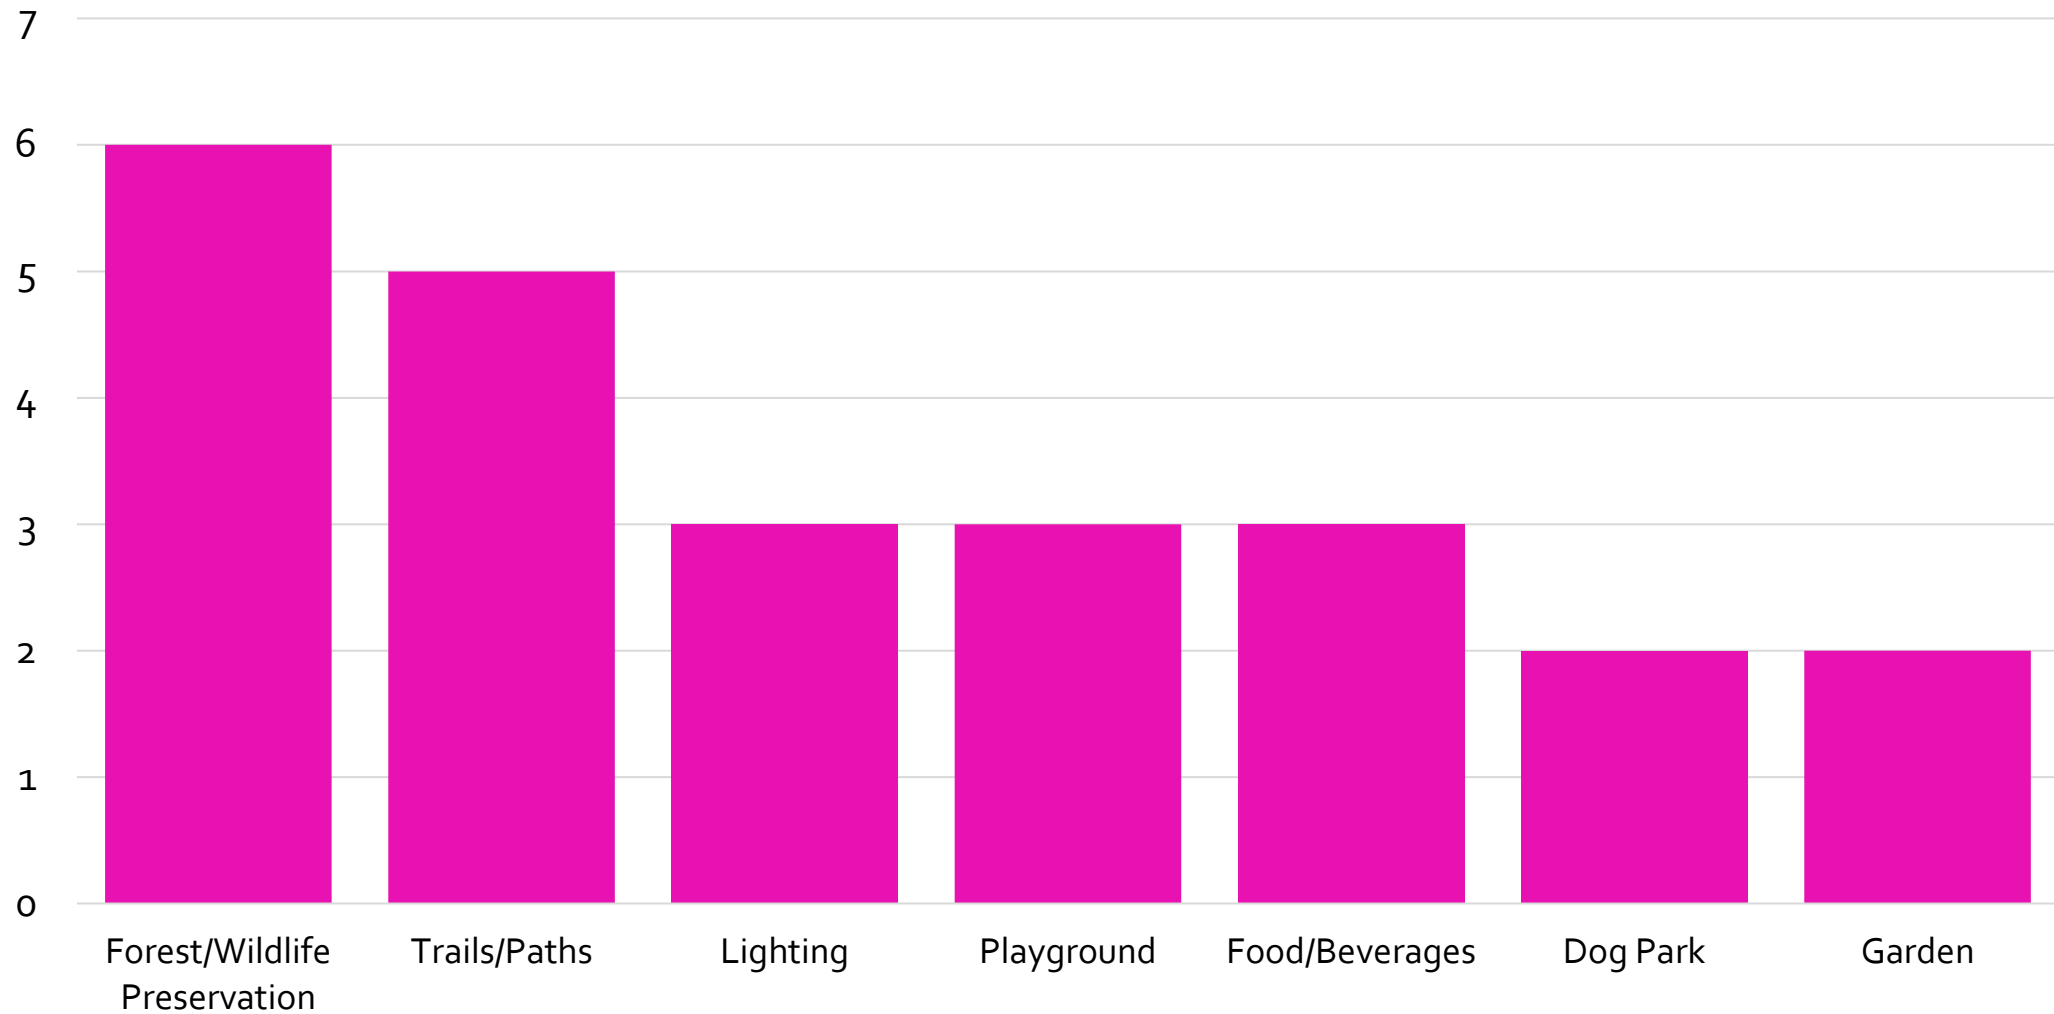

What would you like to see in Chosewood Park?