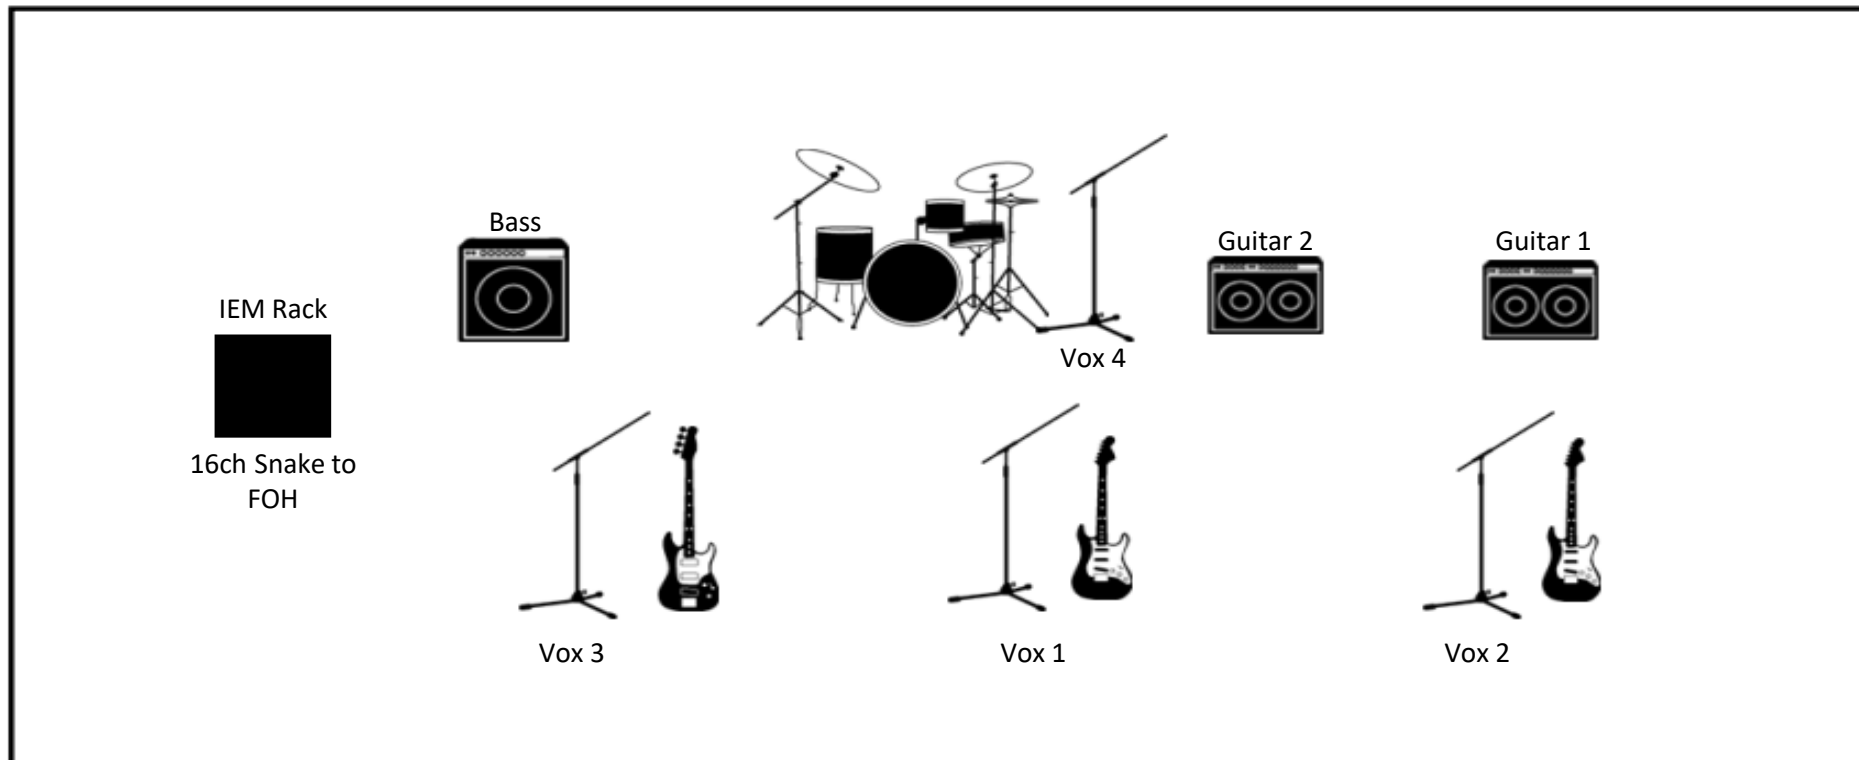

## Stage Plot

The Turntables has own in ear monitor mix with a 16ch splitter to FOH

## INPUT LIST

1	Kick	9	Bass	17		25	
2	Snare	10	Guitar 1	18		26	
3	Tom 1 (Rack)	11	Guitar 2	19			
4	Tom 2 (Floor)	12	Vox 1 (Ctr)	20		28	
5	Tom 3 (Floor)	13	Vox 2 (Right)	21		29	
6	Hi-Hat	14	Vox 3 (Left)	22		30	
7	Overhead	15	Vox 4 (Drums)	23		31	
8	Overhead	16	(Talk Back)	24		32	