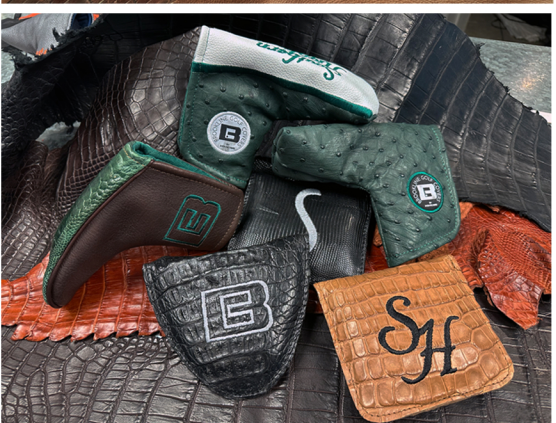

# Brookline Golf 2023 Price List

BROOKLINE COVERS				
REGULAR LEATHER COVERS	ORDER SIZE			MSRP
	CUSTOM SAMPLE	10-50	50+	
Blade Cover	\$ 77	\$ 52	\$ 45	\$ 87
Mallet Cover	\$ 87	\$ 58	\$ 50	\$ 97
Driver Cover	\$ 113	\$ 75	\$ 66	\$ 126
Wood Cover	\$ 97	\$ 65	\$ 57	\$ 109
Hybrid Cover	\$ 83	\$ 55	\$ 48	\$ 93

JHON RICHARD LINE				
EXOTIC ACCENT COVERS Ostrich or Lizzard	ORDER SIZE			MSRP
	CUSTOM SAMPLE	10-50	51+	
Blade with Exotic Accent	\$ 110	\$ 73	\$ 64	\$ 123
Mallet with Exotic Accent	\$ 128	\$ 85	\$ 74	\$ 143
Driver Exotic Acent	\$ 183	\$122	\$107	\$ 205
Wood Exotic Acent	\$ 151	\$101	\$ 88	\$ 170
Hybrid Exotic Acent	\$ 130	\$ 87	\$ 76	\$ 146

Crocodile Acents on Putters + \$25 p/u  
 Crocodile Acents on Drivers + \$75 p/u  
 Crocodile Acents on Woods + \$50 p/u

FULL EXOTIC COVERS	ORDER SIZE			MSRP
	CUSTOM SAMPLE	10-50	51+	
Ostrich Blade	\$ 155	\$ 104	\$ 90	\$ 174
Ostrich or Lizzard Mallet	\$ 166	\$111	\$ 97	\$ 186
Crocodile Mallet	\$ 284	\$ 189	\$ 165	\$ 318
Driver Full Ostrich	\$ 241	\$160	\$140	\$ 270
Wood Full Ostrich	\$ 193	\$129	\$112	\$ 216
Hybrid Full Ostrich	\$ 163	\$109	\$ 95	\$ 183