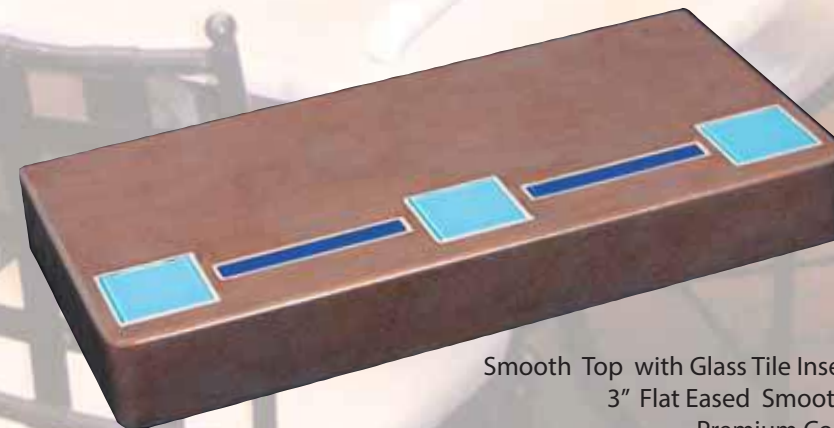

Smooth Top
 1.5" Ogee Smooth Edge
 Premium Color: Capri

Smooth Top
 3" Full Bullnose Textured Edge
 Premium Color: Cheyenne

Smooth Top with Glass Tile Inset
 3" Flat Eased Smooth Edge
 Premium Color: Messina