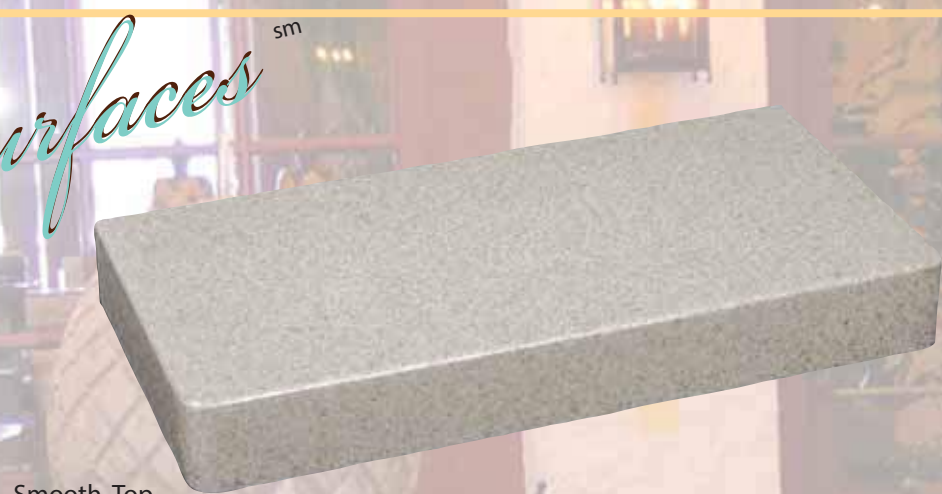

Design with
QUARIZZ
in Mind!

Celebrity Surfaces^{sm}

QUARIZZ® surfaces are a formidable design choice when it comes to ethnic or thematic environments. QUARIZZ® versatility and adaptable styling becomes a coordinating force in carrying through your design theme in creating interesting ambient settings.

QUARIZZ® tabletop surfaces are a purposeful El Torito Restaurant choice for their location in Seal Beach, California (shown here). QUARIZZ® is also the designer's choice at many other El Torito locations in Southern California. For patio and inside dining, and for exquisite bar surfaces, QUARIZZ® is unmatched in its design applications.

Call us at:
(760)703-0833
Email at:
danc@ramsglen.com

For more product information go to:
www.theoriginalfauxstone.com

Smooth Top
3" Flat Eased Smooth Edge
Premium Color: Genoa