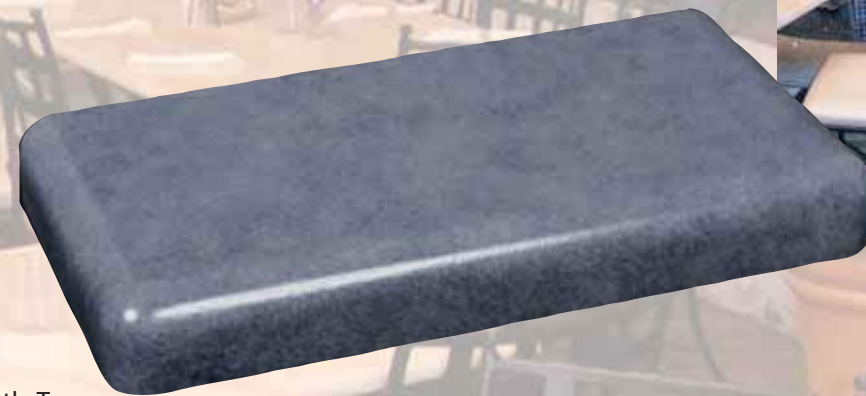

Smooth Top
3" Half Bull Nose Smooth Edge
Premium Color: Silver Fox