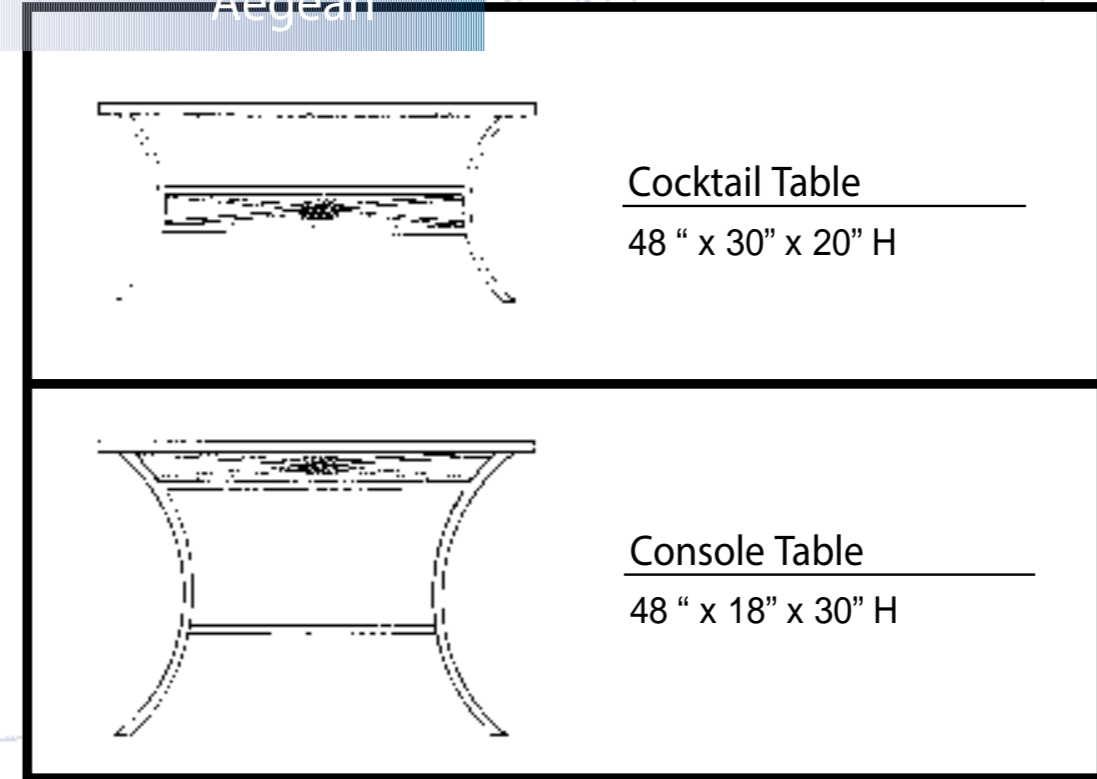

TABLES

Cocktail Table
48" x 30" x 20" H

Console Table
48" x 18" x 30" H

Refer to **QUARIZZ** and iron sample sheets for custom surface colors and finishes.

QUARIZZ

- Seamless
- Lightweight
- Water & stain resistant
- Natural appearance
- Flexible and shock absorbent
- No toxic chemicals and formaldehyde free

Visit our website for more The Original Fauxstone products and information:
www.quarizz.com