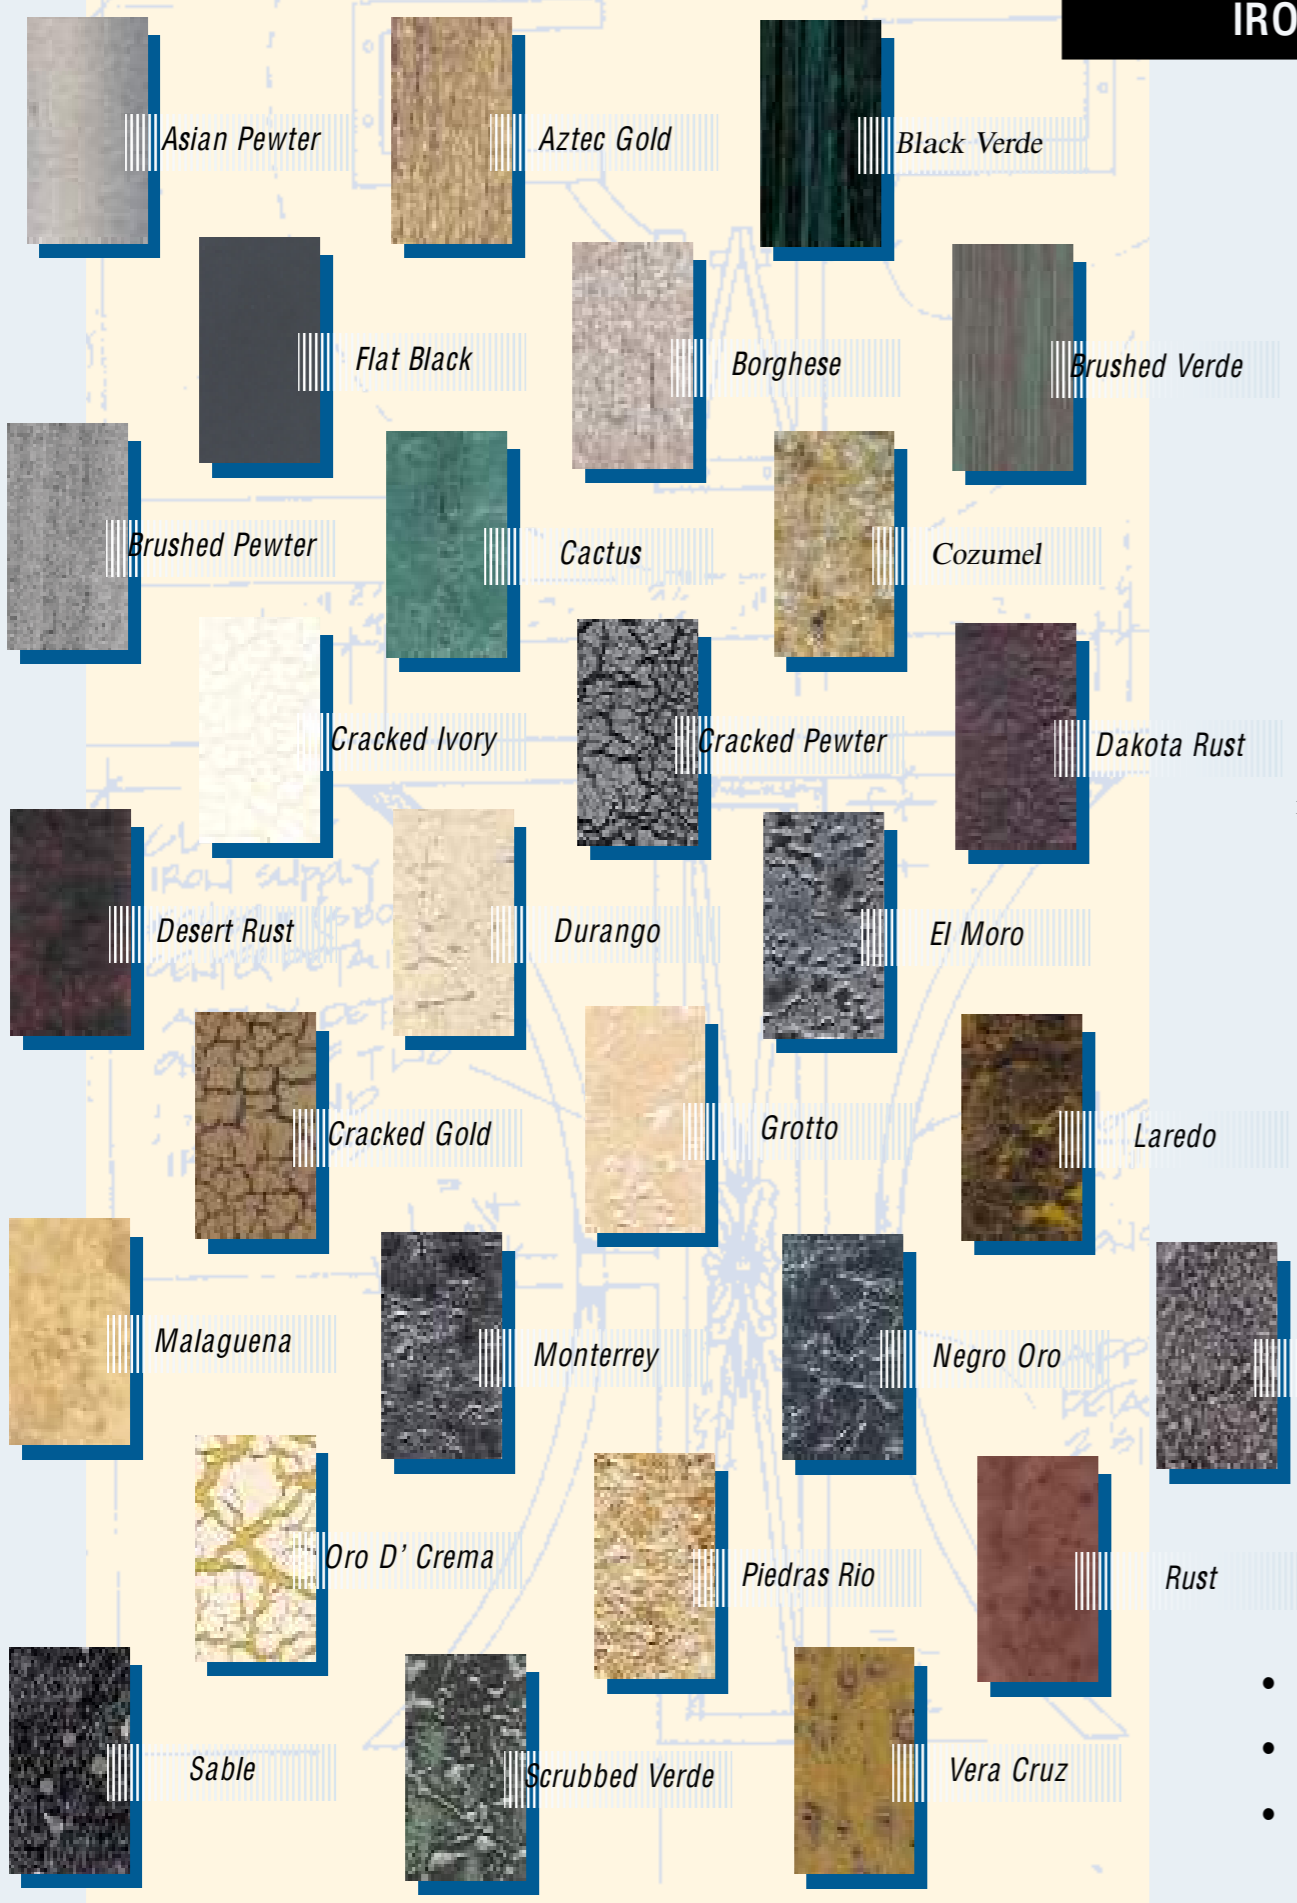

**QUARIZZ®** stone table tops are available in a variety of custom colors and textures, as well as a choice of exquisite edge finishes like some of those featured above.

- A. Half Bullnose
- B. Full Bullnose
- C. Flat Edge
- D. Broken Edge
- E. Ogee
- F. Beveled

Bases are available in standard powder coating colors, black matte or any of our elegant iron finishes.

Refer to iron sample sheet for colors and finishes.

*The Original Fauxstone*

[www.quarizz.com](http://www.quarizz.com)

## IRON FINISHES

Exquisite iron finishes to complement the elegance of Quarizz® stone surfaces

Hand-forged iron, luxuriously finished to meet your design needs.

- Innovative
- Luxurious
- Durable

Colors shown may vary from actual samples.

**The Original Fauxstone**  
www.quarizz.com