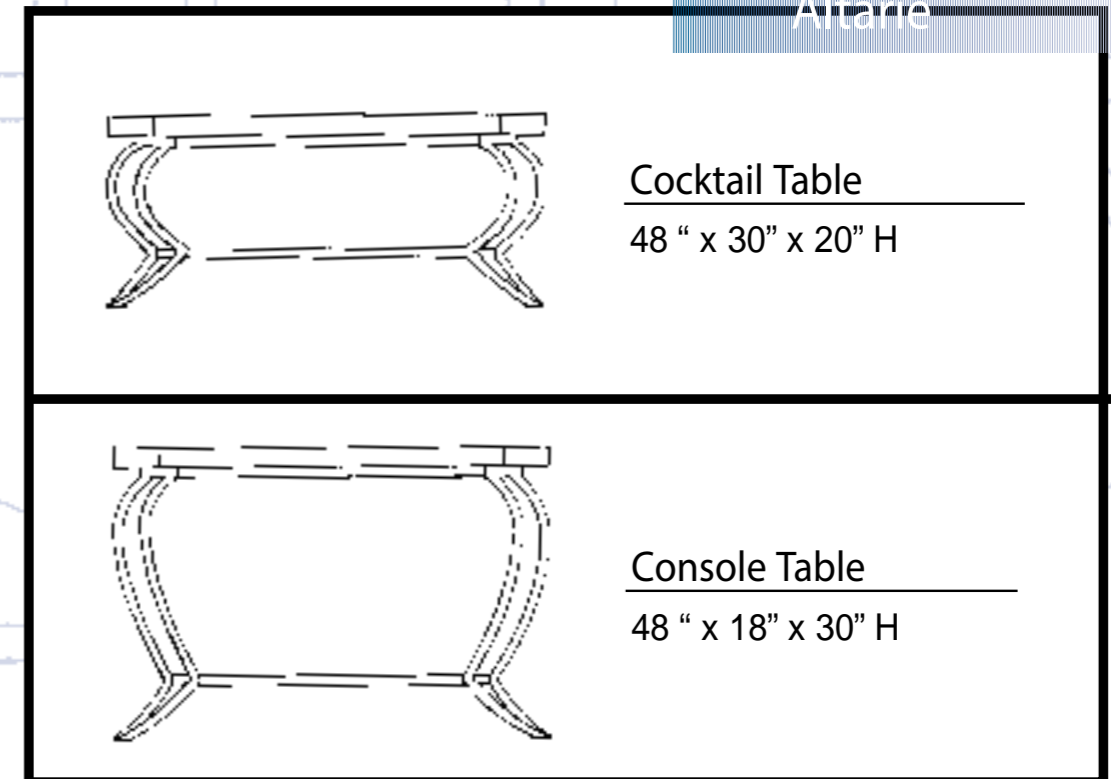

Cocktail Table
48" x 30" x 20" H

Console Table
48" x 18" x 30" H

Table tops are available in **QUARIZZ**, glass, or wood.

Refer to back of sheet for Console and Cocktail Table specifications.

FRONT VIEW