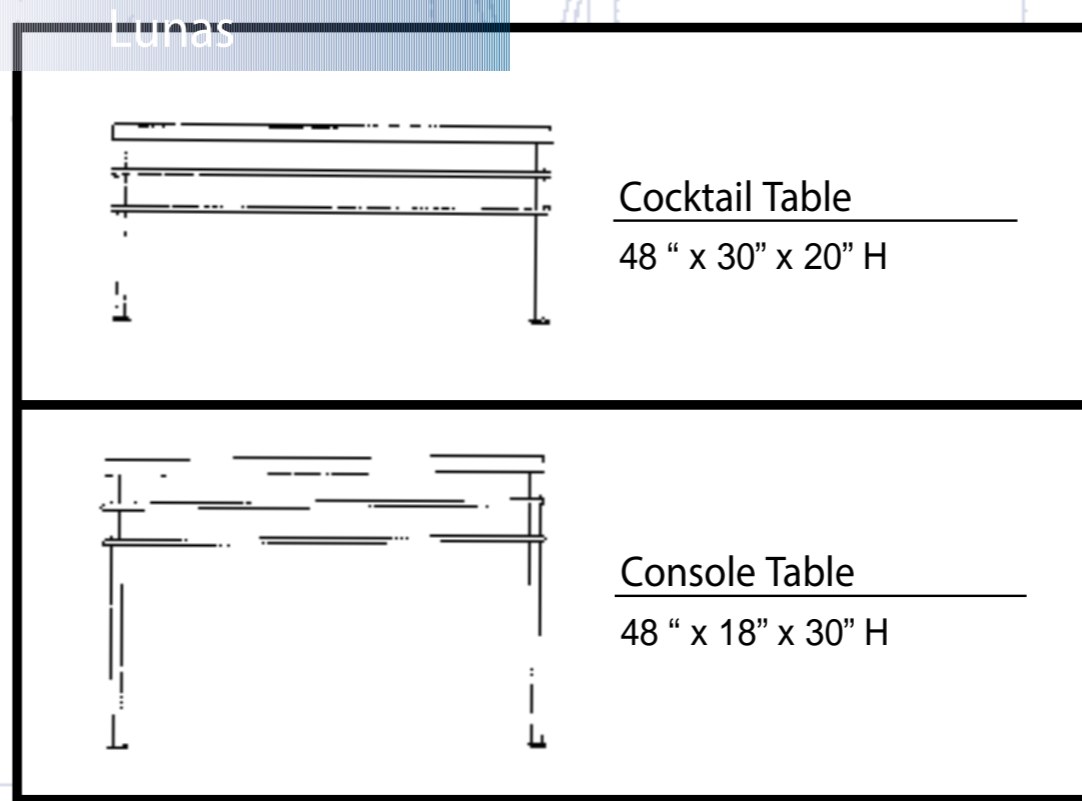

TABLES

Cocktail Tables End Tables Consoles

Manufactured with solid, durable **QUARIZZ** stone surfaces and decorative iron finishes

Cocktail Table

48" x 30" x 20" H

Console Table

48" x 18" x 30" H

Matching framed mirrors available for most styles.

Refer to **QUARIZZ** and iron sample sheets for custom surface colors and finishes.

QUARIZZ

- Seamless
- Lightweight
- Water & stain resistant
- Natural appearance
- Flexible and shock absorbent
- No toxic chemicals and formaldehyde free

Visit our website for more The Original Fauxstone products and information:
www.quarizz.com