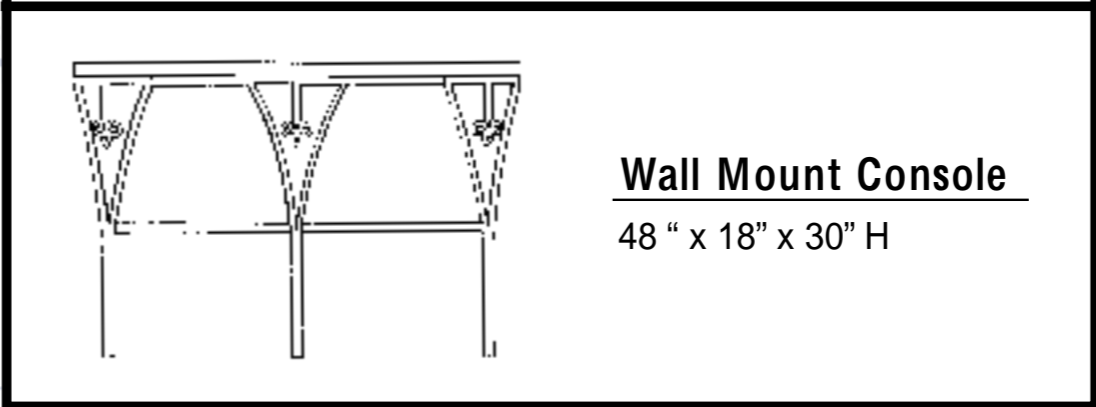

Wall Mount Console

48" x 18" x 30" H

Matching framed mirrors available for most styles.

Refer to QUARIZZ® and iron sample sheets for custom surface colors and finishes.

QUARIZZ®

- Seamless
- Lightweight
- Water & stain resistant
- Natural appearance
- Flexible and shock absorbent
- No toxic chemicals and formaldehyde free

Visit our website for more The Original Fauxstone products and information:

www.quarizz.com