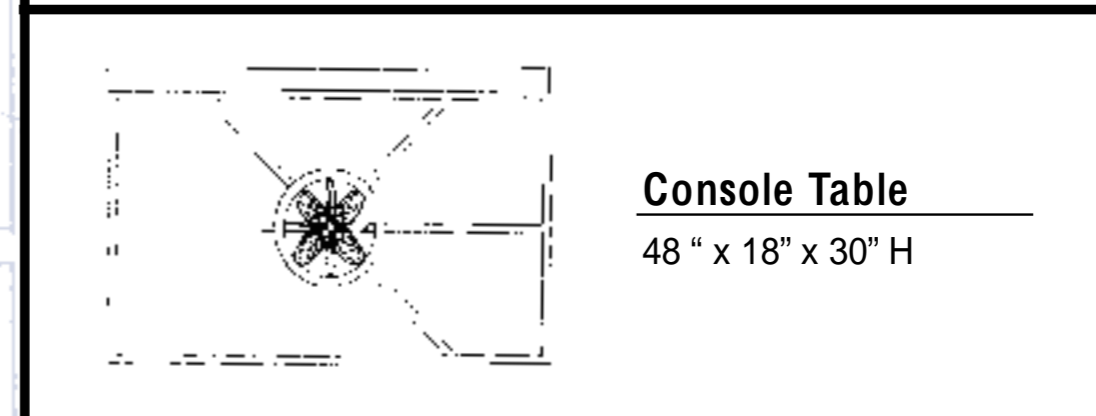

Console Table

48" x 18" x 30" H

Table tops are available in QUARIZZ®, glass, or wood.

The Original Fauxstone

www.quarizz.com