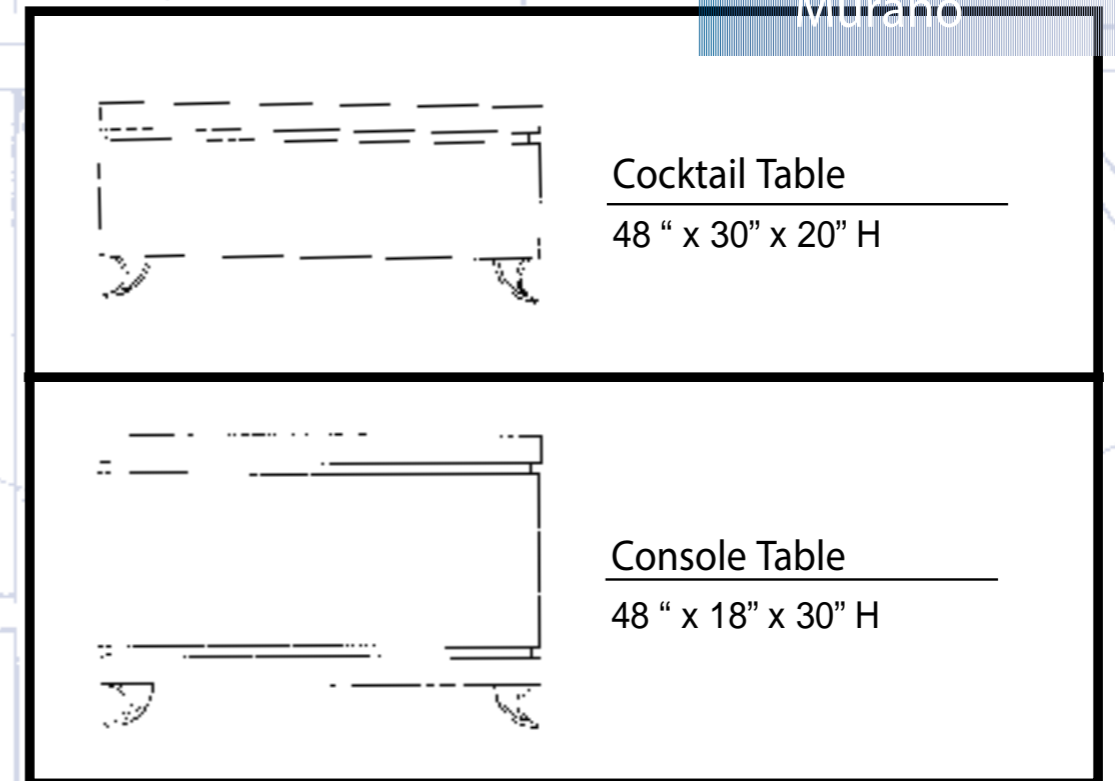

Murano

Cocktail Table

48" x 30" x 20" H

Console Table

48" x 18" x 30" H

Table tops are available in **QUARIZZ**, glass, or wood.

The Original Fauxstone
www.quarizz.com

The Original Fauxstone
www.quarizz.com