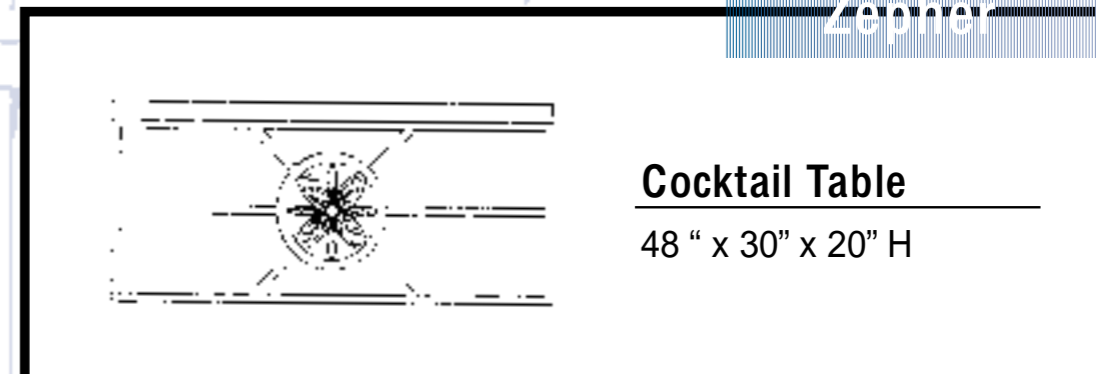

Zepher

Cocktail Table

48" x 30" x 20" H