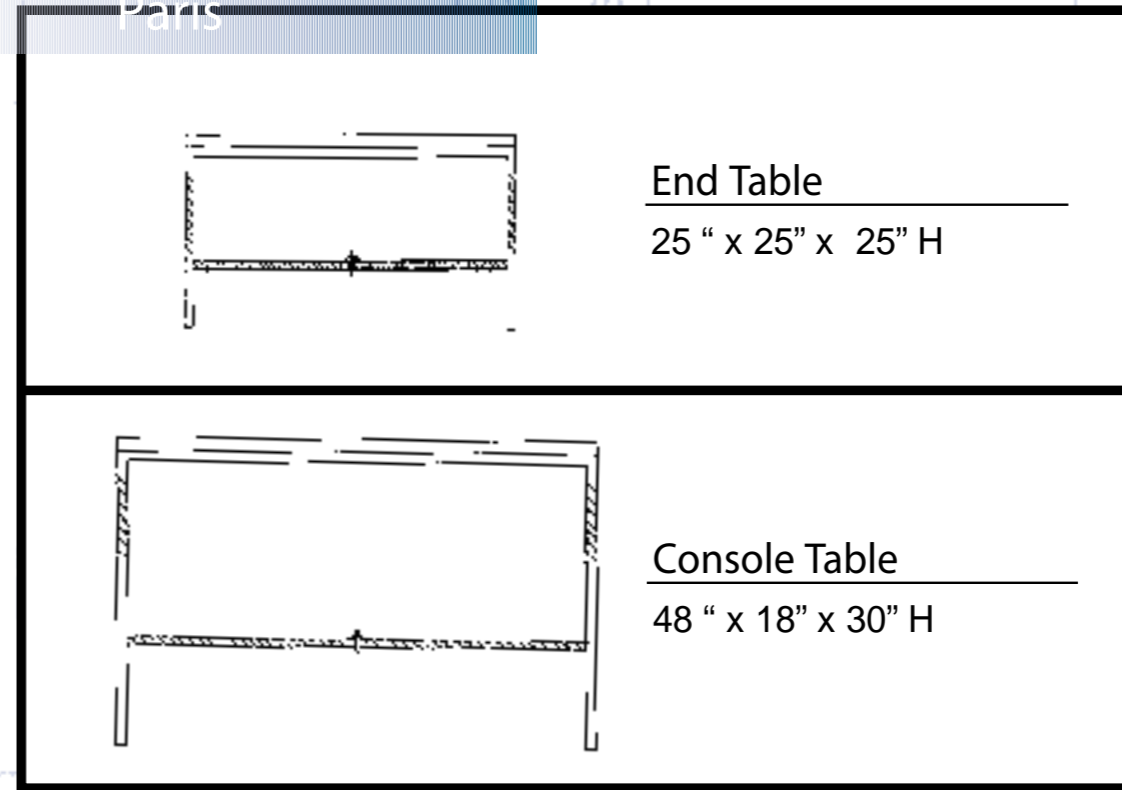

End Table
25" x 25" x 25" H

Console Table
48" x 18" x 30" H

Matching framed mirrors available for most styles.

Refer to **QUARIZZ** and iron sample sheets for custom surface colors and finishes.

QUARIZZ

- Seamless
- Lightweight
- Water & stain resistant
- Natural appearance
- Flexible and shock absorbent
- No toxic chemicals and formaldehyde free

Visit our website for more The Original Fauxstone products and information:
www.quarizz.com