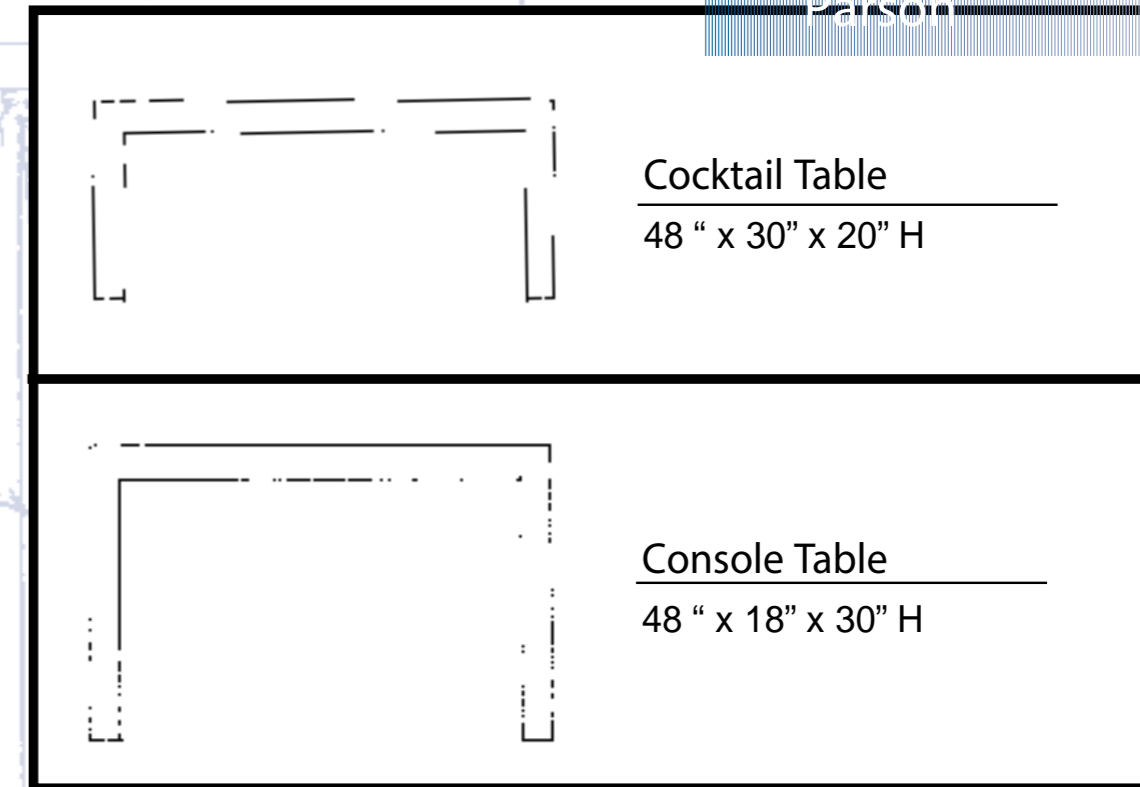

Cocktail Table
48" x 30" x 20" H

Console Table
48" x 18" x 30" H

Table tops are available in **QUARIZZ**, glass, or wood.