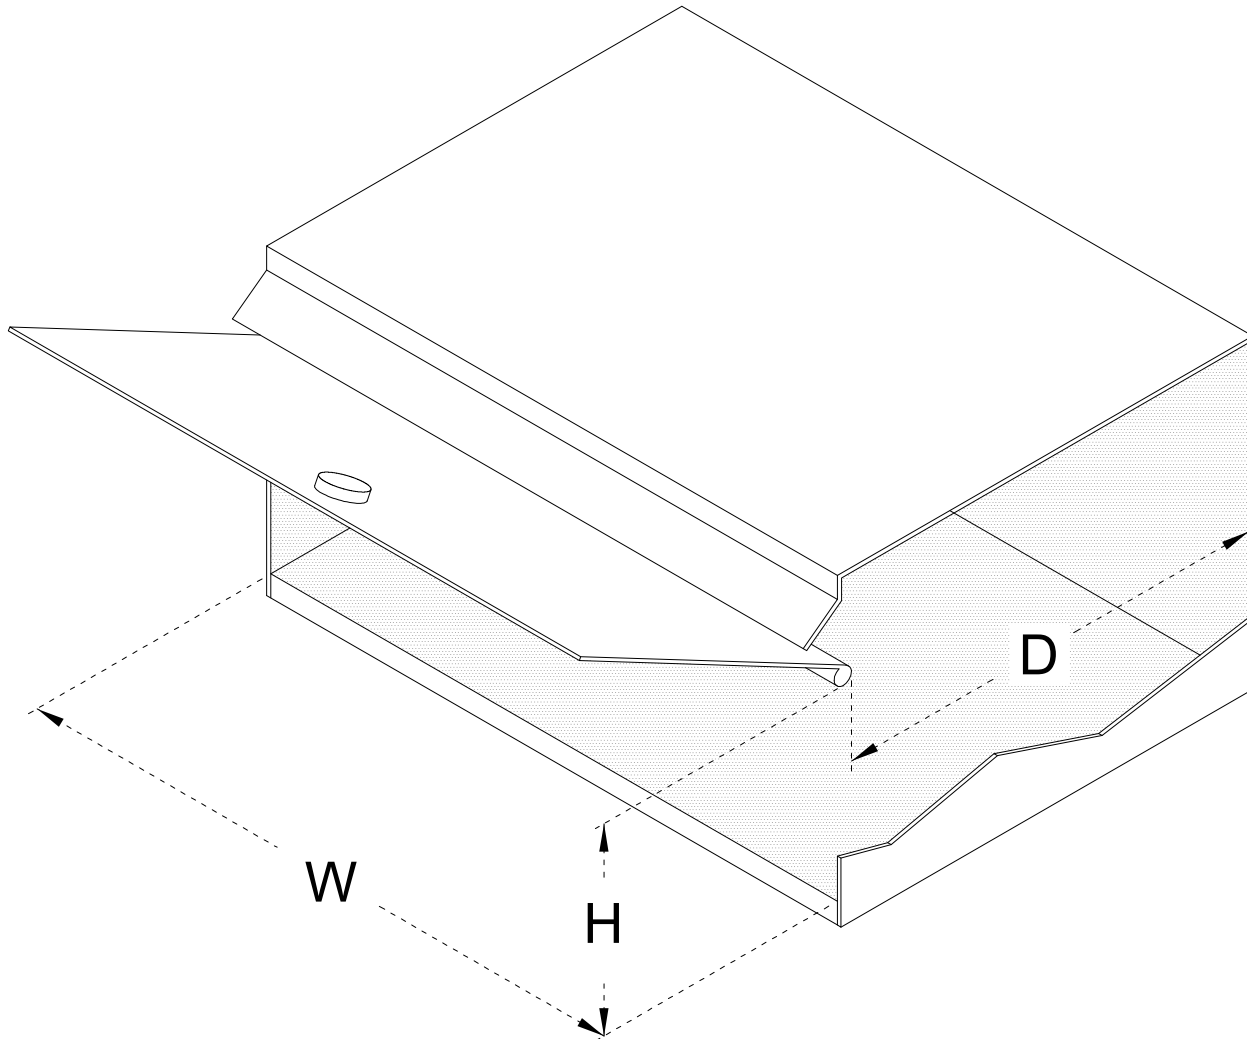

Landscape - Compatible Mailbox Internal Sizes

Width = 325mm Min - 350mm Max
Height = 95mm Min - 120mm Max
Depth = 185mm Min - 245mm Max

Note: CondoKey inserts are adjustable
to fit within the 3 ranges listed above