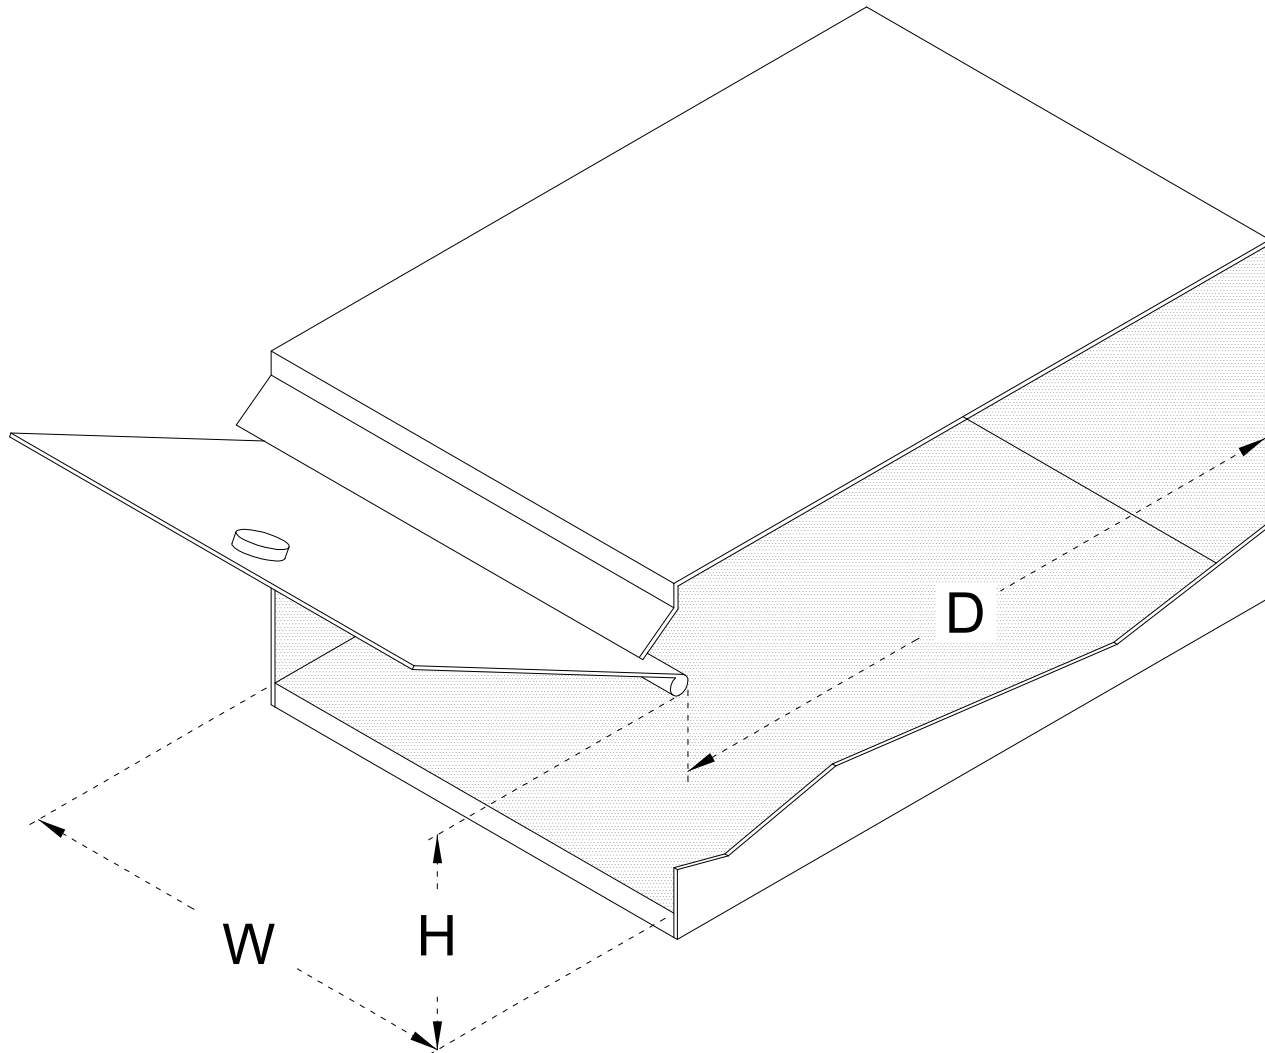

Portrait - Compatible Mailbox Internal Sizes

Width = 225mm Min - 250mm Max
Height = 95mm Min - 120mm Max
Depth = 275mm Min - 335mm Max

Note: CondoKey inserts are adjustable
to fit within the 3 ranges listed above