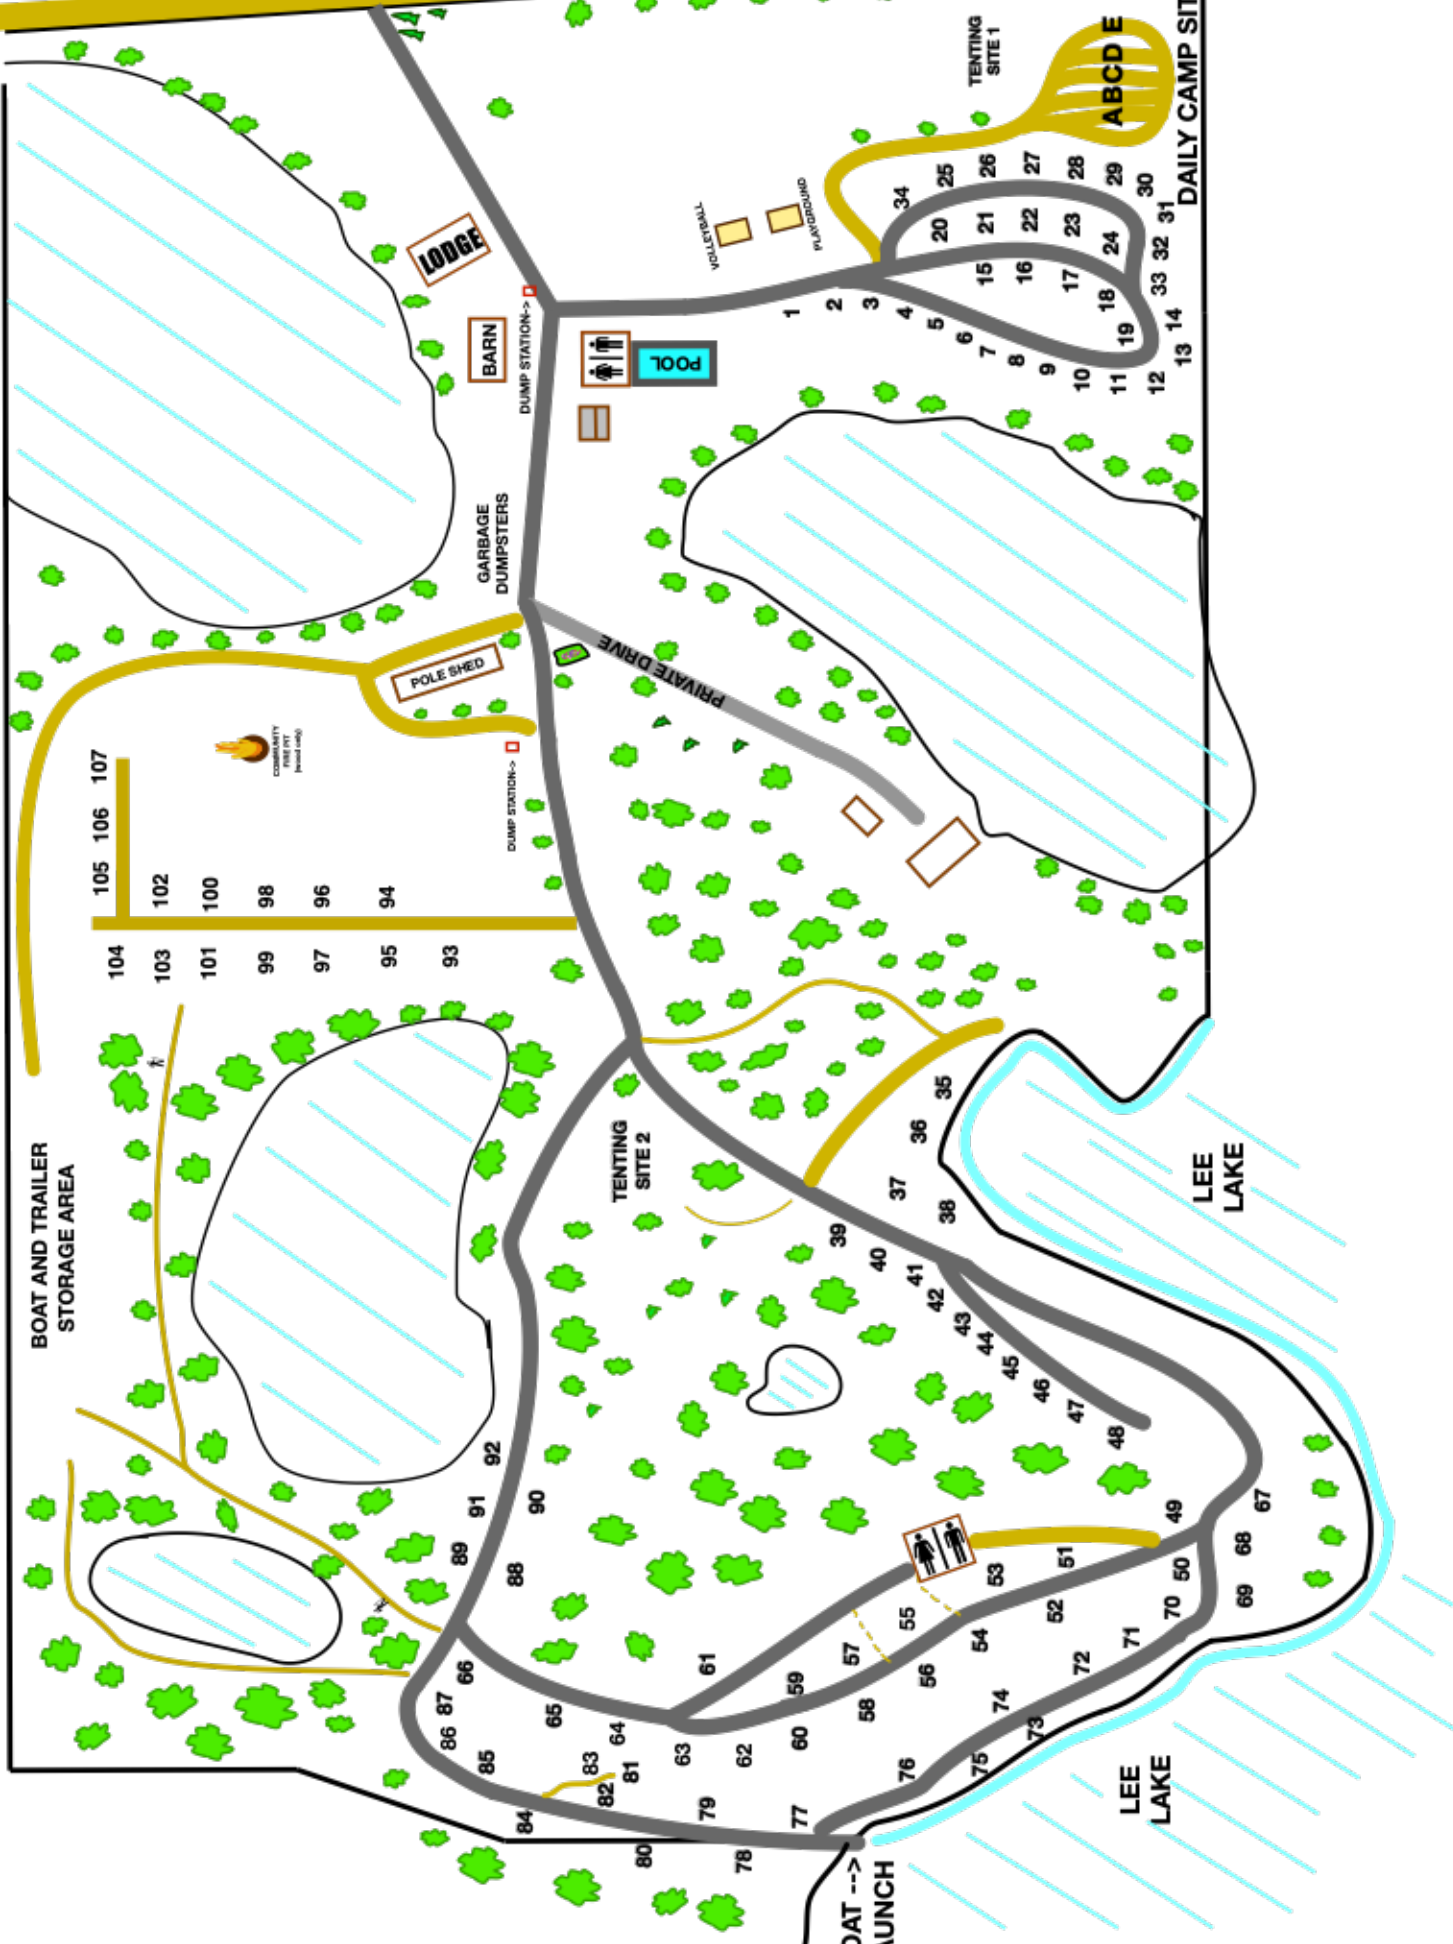

270TH STREET

270TH STREET

DAILY CAMP SITES

BOAT AND TRAILER STORAGE AREA

LODGE

BARN

POOL

TENTING SITE 1

ABCDE

GARBAGE DUMPSTERS

POLE SHED

PRIVATE DRIVE

TENTING SITE 2

LEE LAKE

LEE LAKE

BOAT LAUNCH

105 106 107

102 100 98 96 94

104 103 101 99 97 95 93

89 91 92

88 90

86 87 85

84 83 82 81

79 80

77 78

76 75 74 73

72 71 70 69 68 67

65 64 63 62 61

60 59 58 57 56 55

54 53 52 51 50 49

48 47 46 45 44 43 42 41 40 39

38 37 36 35