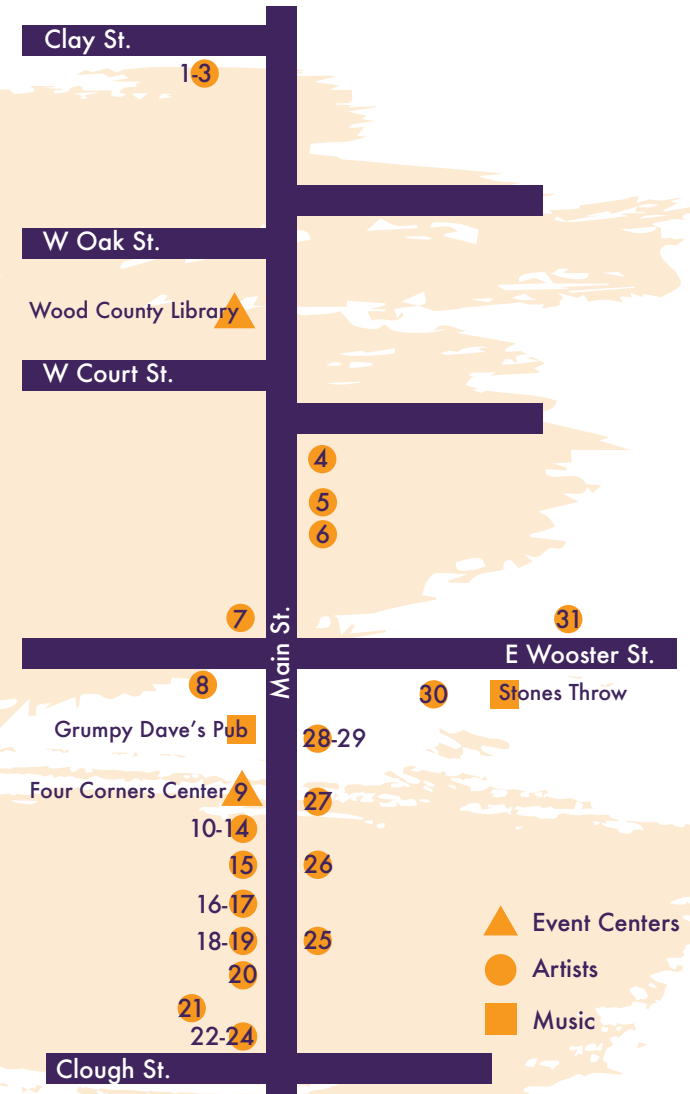

Stones Throw

176 E. Wooster Street

Music

12:00 - 2:00: Songs of the Stone, BGSU Concert Band

Grumpy Dave's Pub

104 S. Main Street

Music

11:00 am: GB Experience, Jazz Duo
11:30 am: Toob, Eclectic Jam Trio
12:15 pm: Justin Payne, Original Americana
1:00 pm: The Executors, Rock & Roll
1:30 pm: Scottish Mile, Classic Rock & Pop
2:15 pm: Root Cellar String Band, Old Time Music

24 Mariah Solomon, Wall Art

H&R Block
200 S. Main Street

25 Norman Tolles, Lichtenberg Burns Wood

McKenzie's Flower Basket
165 S. Main Street

26 Kelsey Meyer, Paintings

Waddington Jewelers
139 S. Main Street

27 Richard Gullett, Doodles

Qdoba
129 S. Main Street

28 Kelly Russo Patrick, Nature Photography

United Way in Wood County
111 S. Main Street

29 Louis Staebler, Regional Landscapes

United Way in Wood County
111 S. Main Street

30 Chris Burch, Wall Art

Kabob It
132 E. Wooster Street

31 Morgan Womack, Boho Mixed Media

Biggby Coffee
215 E. Wooster Street

- ▲ Event Centers
- Artists
- Music