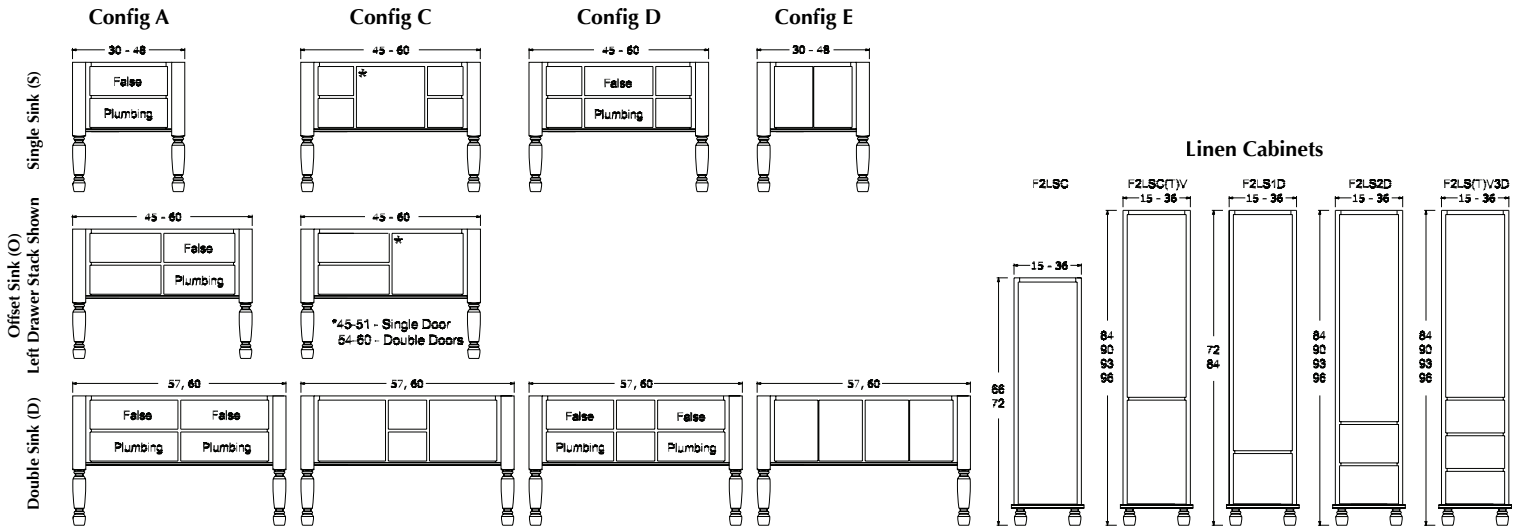

CONFIGURATIONS

STYLE FIVE Furniture Vanities are available in a variety of configurations to suit your specific needs. Select from single, double or offset sink designs with the door/drawer combination that best fits your powder room, bathroom or master bath.