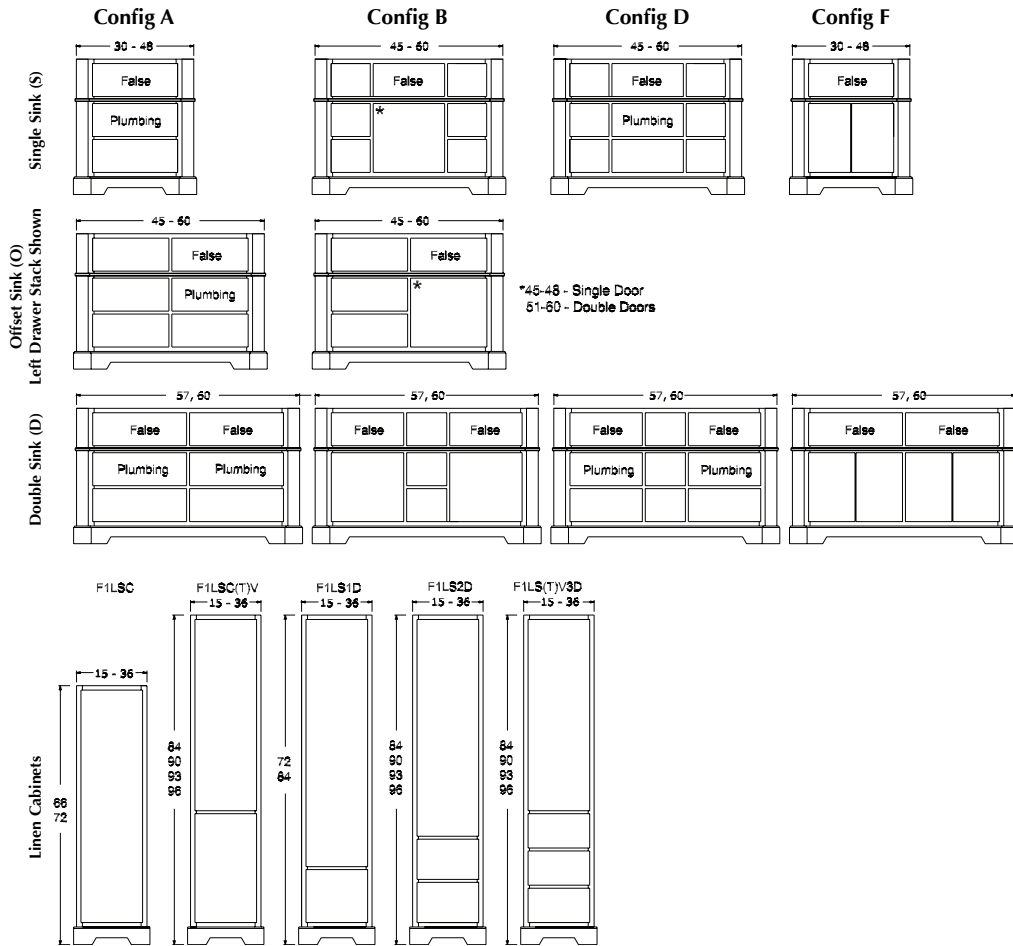

STYLE FOUR furniture series offers 10 different configurations (for single bowl, double bowl or offset sinks), and decorative toe options to coordinate vanities and linen cabinets. A matching mirror complements the vanity design.

# CONFIGURATIONS

STYLE FOUR Furniture Vanities are available in a variety of configurations to suit your specific needs. Select from single, double or offset sink designs with the door/drawer combination that best fits your powder room, bathroom or master bath.