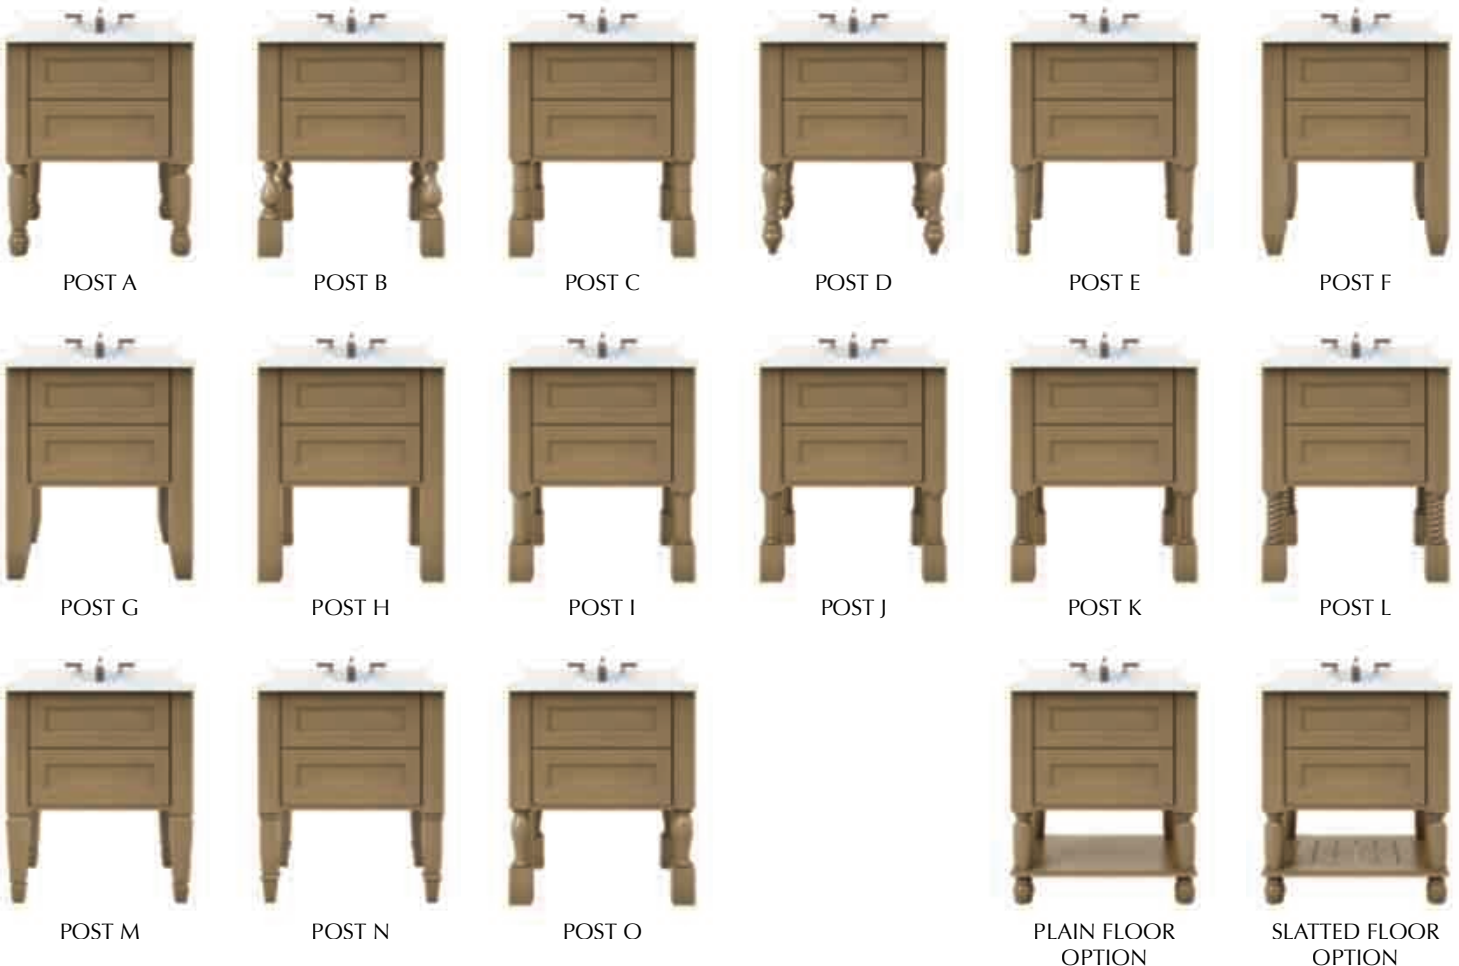

DECORATIVE OPTIONS

STYLE FIVE Furniture Vanities can be specified with your choice of turned posts and an optional floor (plain or slatted).