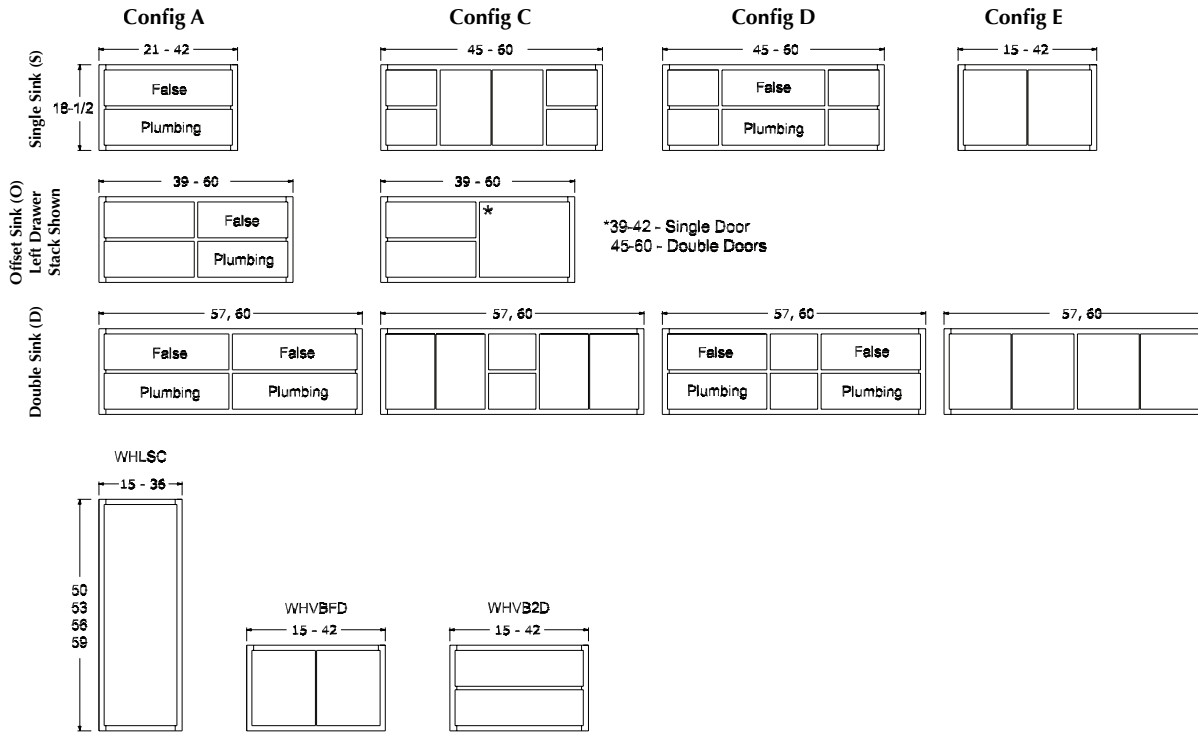

This double sink basin design offers stylish functionality for a shared bath. A variety of vanity console configurations are available with floating linen cabinets to maintain the design. FLOATING VANITIES are available in 12 different configurations (for single bowl, double bowl or offset sinks) or individual cabinets that can be combined to create your own unique look.

*A floating shelf below the medicine cabinets offers convenient open storage.*

*Floating Vanities (WHVBSA24 & WHVFD15) with Medicine Cabinet (MCM2430-1).*

# CONFIGURATIONS

FLOATING VANITIES are available in a variety of configurations to suit your specific needs. Select from single, double or offset sink designs with the door/drawer combination that best fits your powder room, bathroom or master bath.