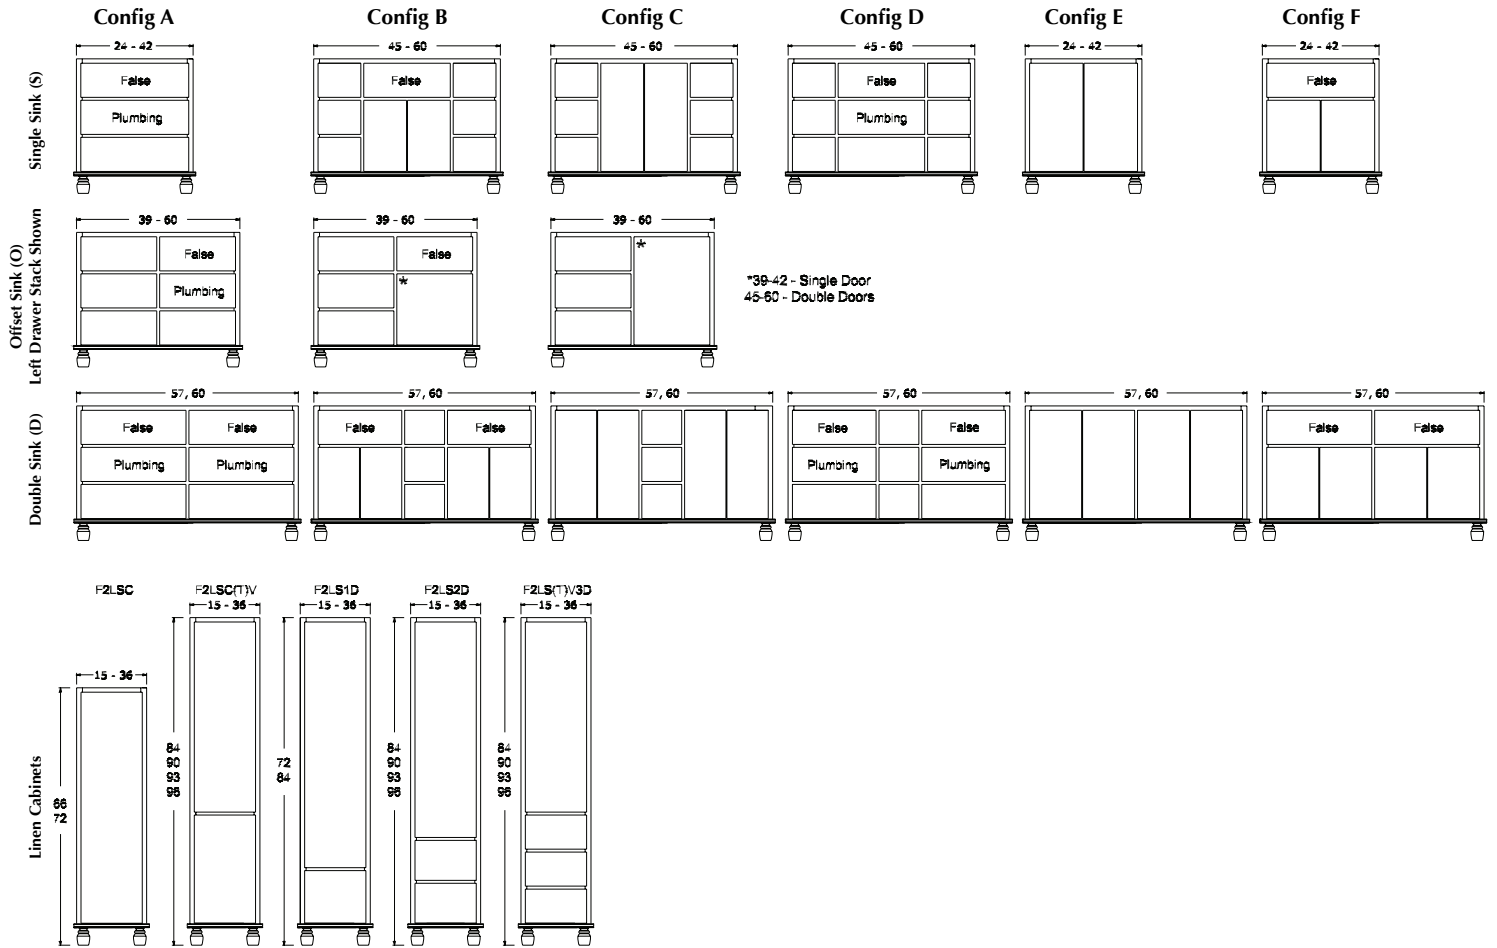

CONFIGURATIONS

STYLE TWO Furniture Vanities are available in a variety of configurations to suit your specific needs. Select from single, double or offset sink designs with the door/drawer combination that best fits your powder room, bathroom or master bath.