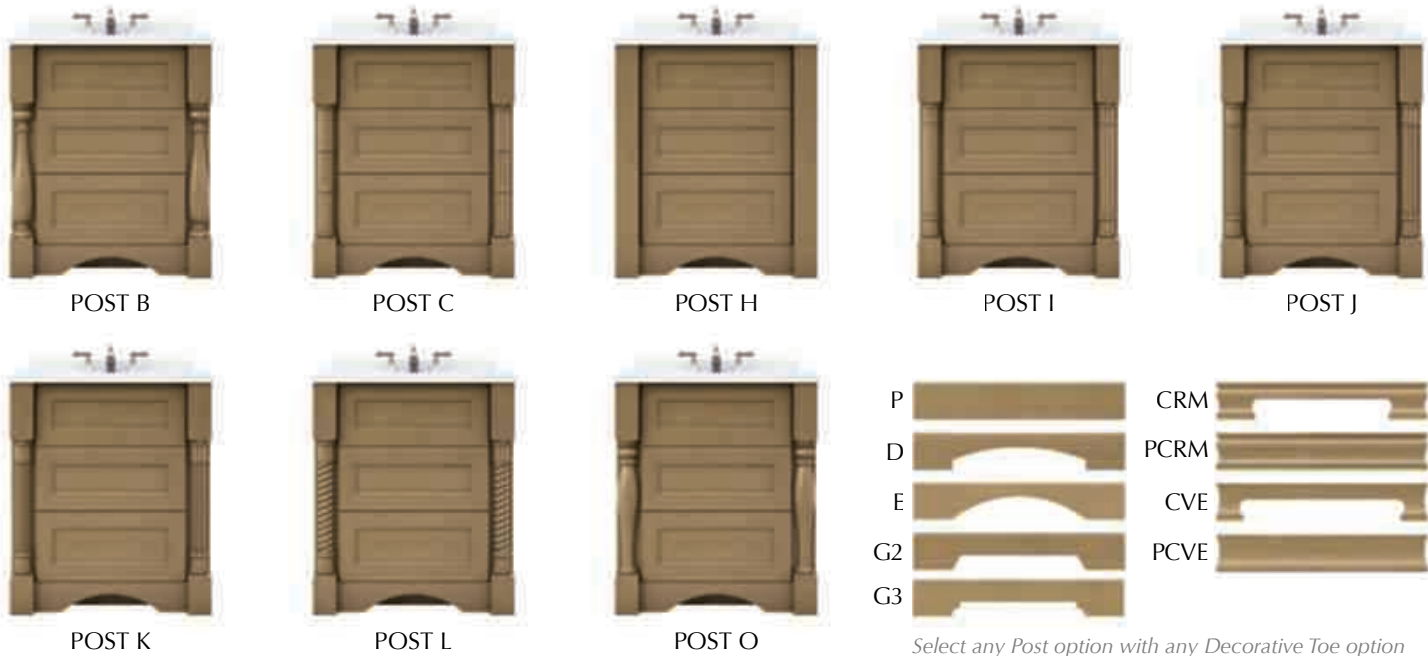

Select any Post option with any Decorative Toe option to create a one-of-a-kind design.