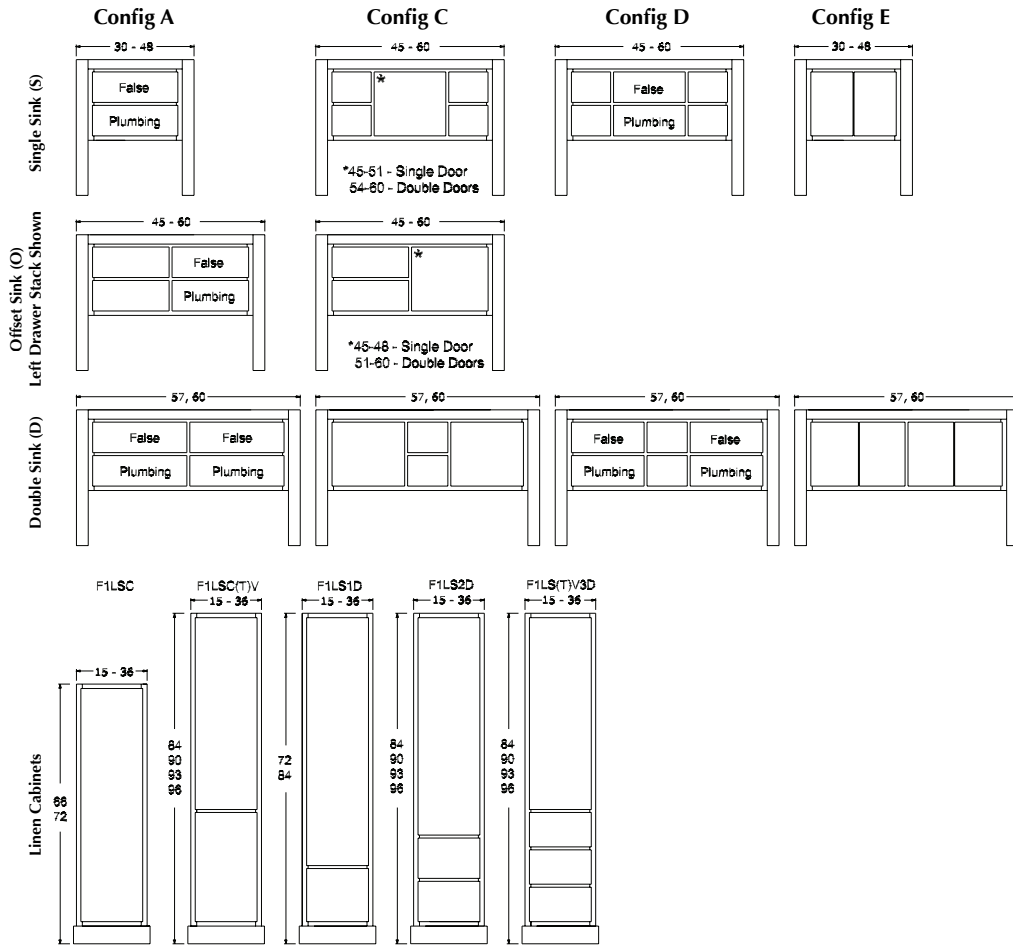

An offset sink is sensitive to space limitations and maximizes countertop capacity in this small bathroom. Louvered linen storage adds drama and coordinates beautifully with the vanity style. STYLE SIX furniture series offers 10 different configurations (for single bowl, double bowl or offset sinks) and an optional floating shelf (floor).

*The sleek design of STYLE SIX vanities is ideal for contemporary or transitional spaces.*

Vanity (FTV6OA48) and Coordinating Mirror (FV6MF3642).

# CONFIGURATIONS

STYLE SIX Furniture Vanities are available in a variety of configurations to suit your specific needs. Select from single, double or offset sink designs with the door/drawer combination that best fits your powder room, bathroom or master bath.