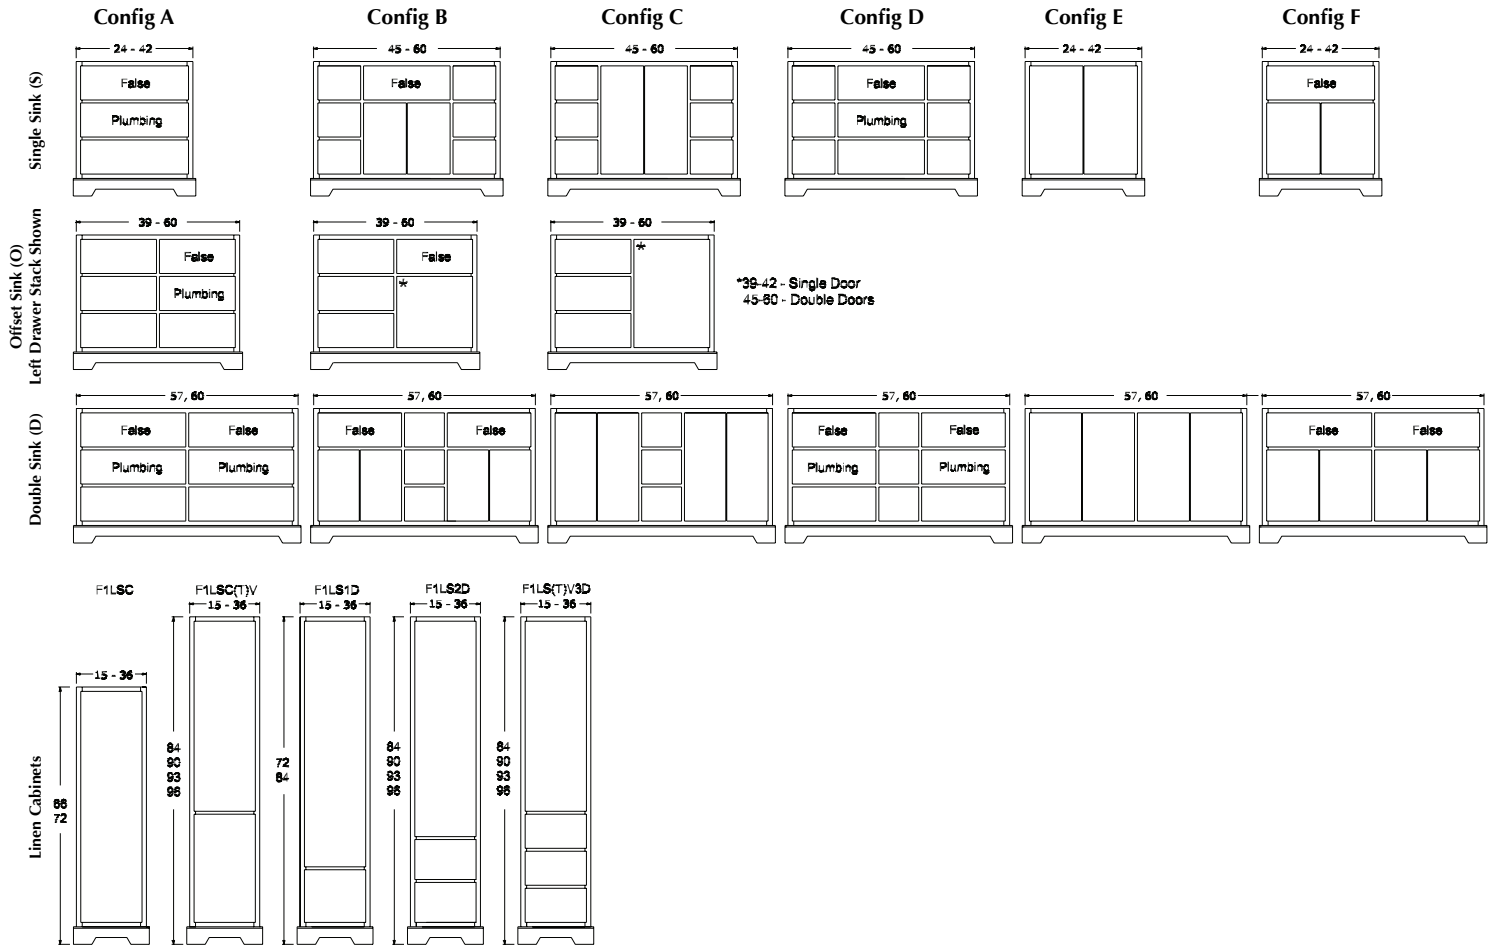

*A matching decorative toe element coordinates the vanity and linen cabinets.*

Vanity (FTV1DD60) with Decorative Toe "CRM", Linen Cabinet (84F1LSCTV1518) with Decorative Toe "PCRM", Mirror (MSMF5442).

# CONFIGURATIONS

STYLE ONE Furniture Vanities are available in a variety of configurations to suit your specific needs. Select from single, double or offset sink designs with the door/drawer combination that best fits your powder room, bathroom or master bath.

An offset sink is sensitive to space limitations and maximizes countertop capacity in this small bathroom. Louvered linen storage adds drama and coordinates beautifully with the vanity style. STYLE SIX furniture series offers 10 different configurations (for single bowl, double bowl or offset sinks) and an optional floating shelf (floor).