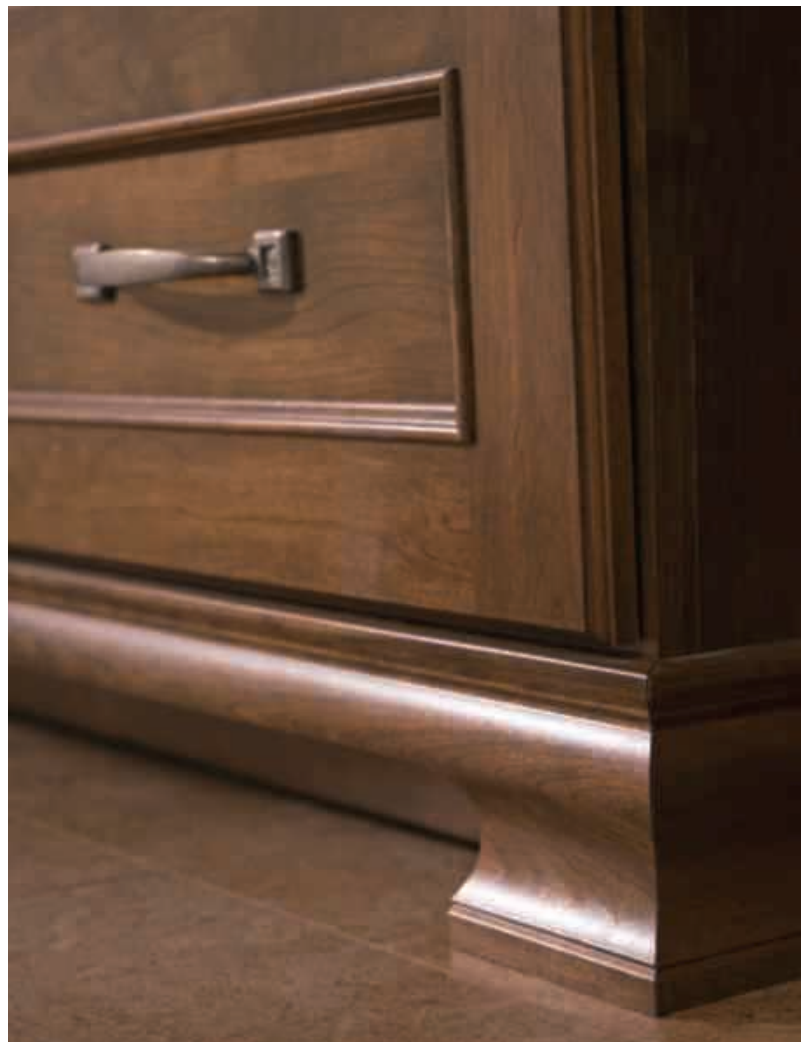

— STYLE ONE —

SOAK your senses in a tranquil spa environment with sophisticated bath furniture from Dura Supreme. Coordinate an entire collection of bath cabinetry and customize it for your particular needs to create an environment that always looks put together and beautifully styled. Any combination of door styles, wood species and finishes can be selected to create a one-of-a-kind bath furniture collection.

A double sink creates personal space for two, while drawer stacks create convenient storage to keep your bath uncluttered and organized. STYLE ONE furniture series offers 15 different configurations (for single bowl, double bowl or offset sinks) and multiple decorative toe options to create a personal environment that reflects your style.

A matching decorative toe element coordinates the vanity and linen cabinets.