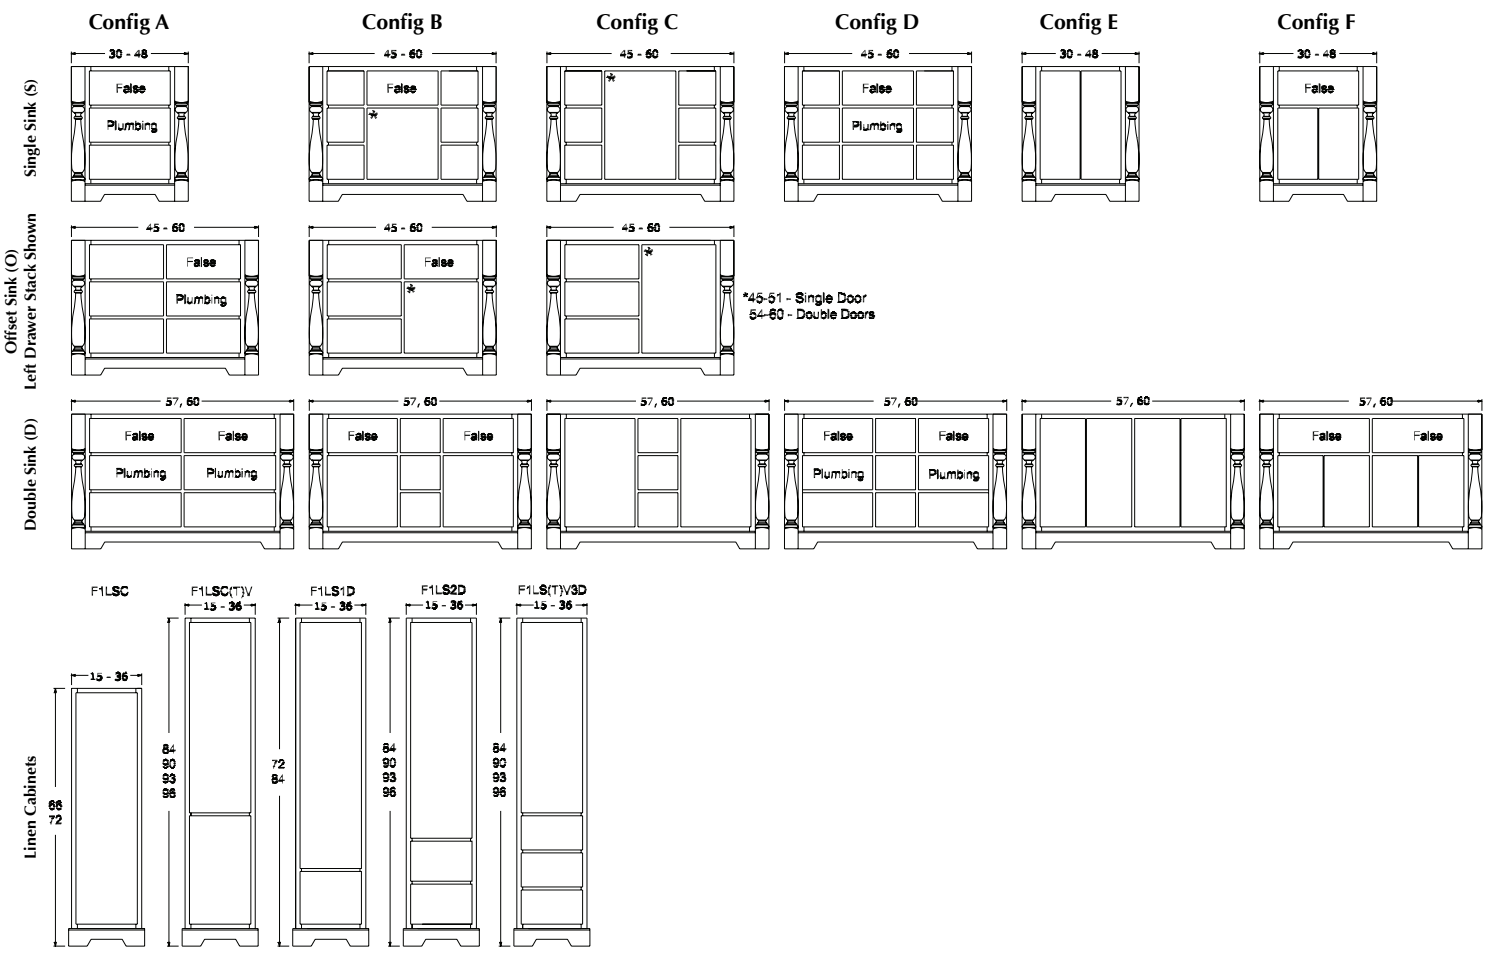

A centered sink basin leaves expansive counter space on both sides, while drawer stacks create convenient storage. STYLE THREE furniture series offers 15 different configurations (for single bowl, double bowl or offset sinks) with turned posts and decorative toe options to create a personal look.

# CONFIGURATIONS

STYLE THREE Furniture Vanities are available in a variety of configurations to suit your specific needs. Select from single, double or offset sink designs with the door/drawer combination that best fits your powder room, bathroom or master bath.

An offset sink is sensitive to space limitations and maximizes countertop capacity in this small bathroom. Louvered linen storage adds drama and coordinates beautifully with the vanity style. STYLE SIX furniture series offers 10 different configurations (for single bowl, double bowl or offset sinks) and an optional floating shelf (floor).