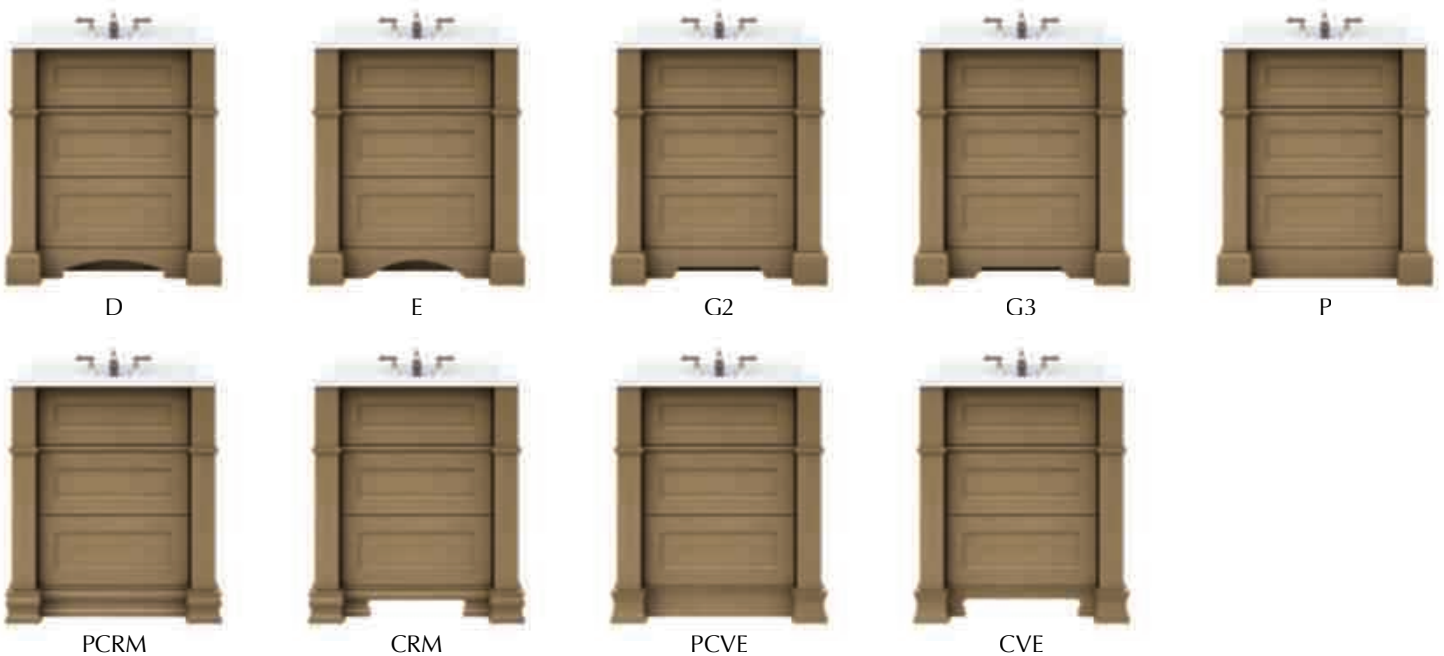

DECORATIVE OPTIONS

STYLE FOUR Furniture Vanities can be specified with a decorative toe option to create a coordinated bath with vanity cabinets and linen cabinets. Decorative toe options are shown below.