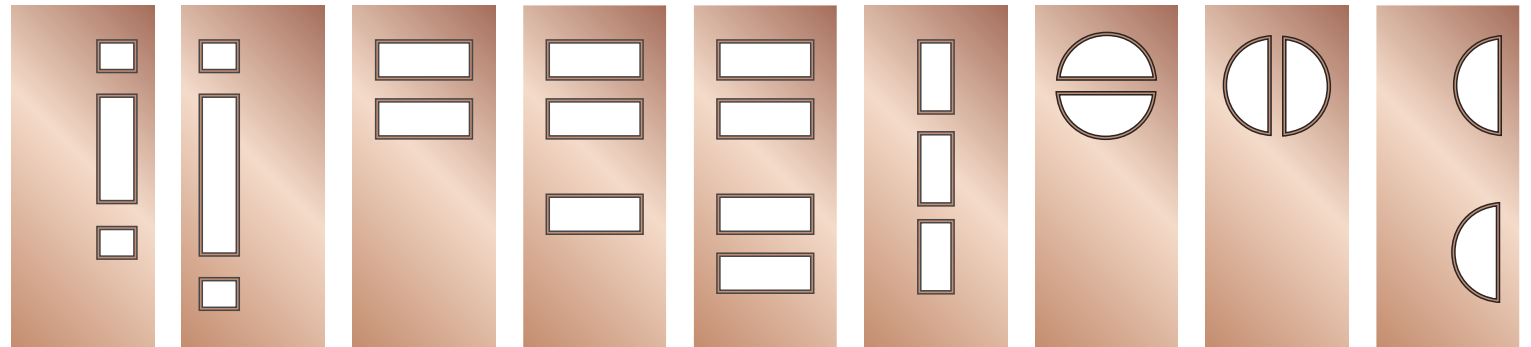

STELLAR 3 SMALL R   STELLAR 3 LARGE L   NEPTUNE 2   NEPTUNE 3   NEPTUNE 4   MERCURY 3 C   ECLIPSE 2   SOLAR 2   ORION 2 R
L C R   **L C R**   **L C R**   **L C R**   **L C R**   **L C R**   **L R**   **L R**   **L R**