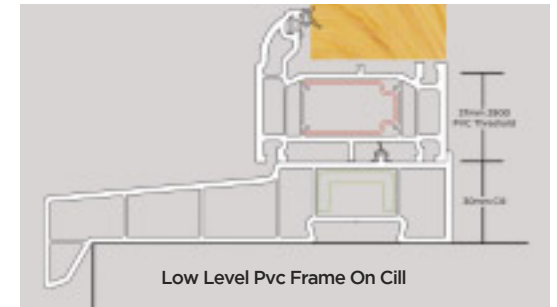

THRESHOLD OPTIONS

We offer both PVC frame threshold and Aluminium threshold options at Entrance, using the Exitex MDS 70 aluminium threshold which has been tested to meet the requires of Part M, is wheelchair friendly and has been thermally broken to meet thermal bridging and insulation requirements. The MDS 70 is available in Mill (satin Silver) or Gold (satin Gold), all Cill options are colourmatch to the door frame colour chosen.

CILL OPTIONS

MDS RAMPS