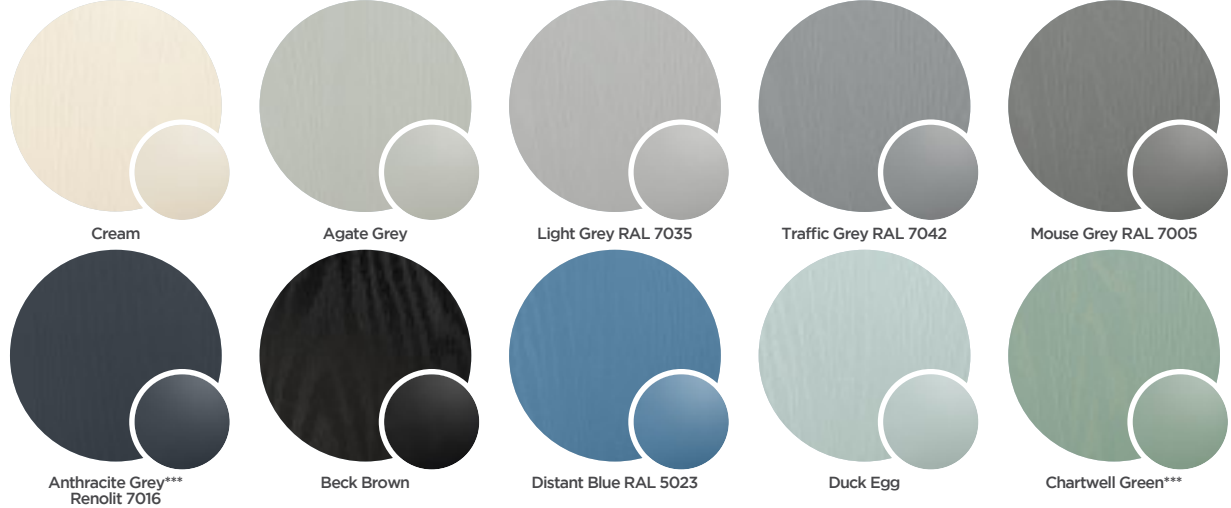

*All door styles may not be available in 'Standard' or 'Premium' due to availability however the door can be painted to the closest RAL of the standard colour

STANDARD COLOURS

WOODGRAIN COLOURS

PAINTED RAL & RENOLIT COLOURS