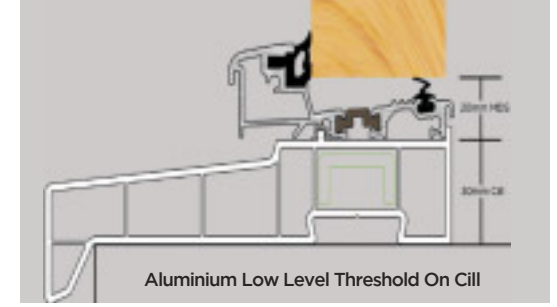

Low Level Pvc Frame On Cill

Aluminium Low Level Threshold On Cill