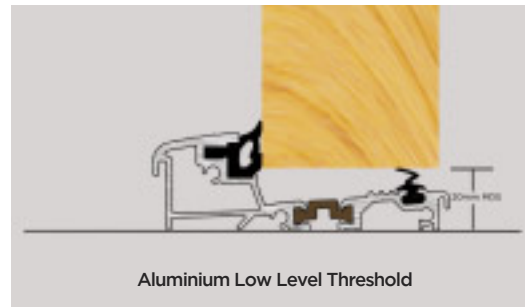

Low Level PVC Frame

Aluminium Low Level Threshold