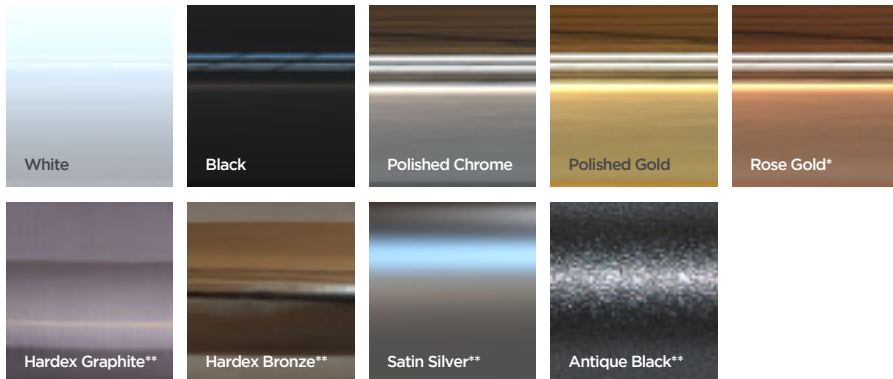

INTERNAL DOOR RELEASE OPTIONS

HERITAGE CYLINDER PULL
Internal and external cylinder pull option on Heritage lock doors.

HERITAGE PULL BAR
Pull bar on exterior with escutcheon and thumb-turn function.

CYLINDER PULL OPTIONS