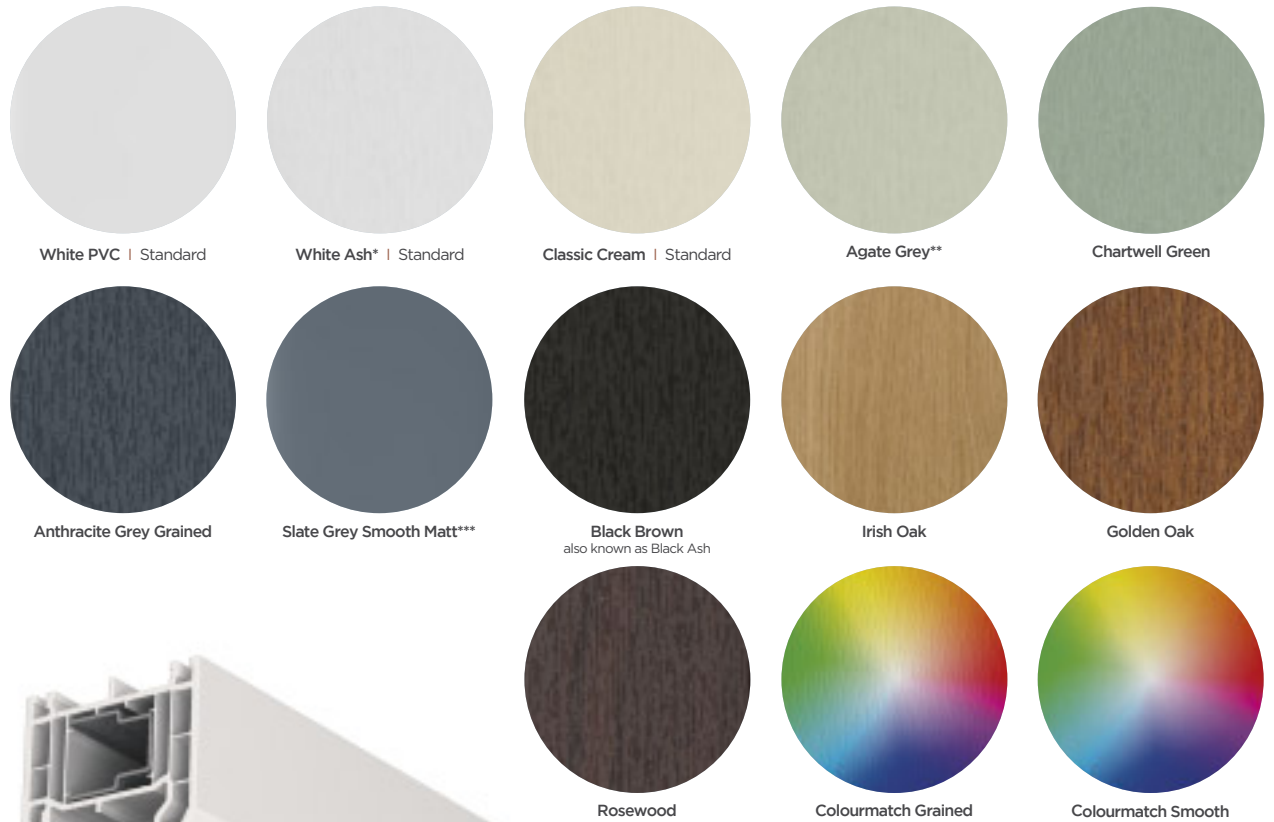

PROFILE COLOUR OPTIONS

White PVC | Standard

White Ash* | Standard

Classic Cream | Standard

Agate Grey**

Chartwell Green

Anthracite Grey Grained

Slate Grey Smooth Matt***

Black Brown
also known as Black Ash

Irish Oak

Golden Oak

Rosewood

Colourmatch Grained

Colourmatch Smooth

At Entrance® we offer a wide selection of profile colour options along with the option of Ovolo for the traditional sculptured look or Chamfered for a more modern, clean look of frame styles.

Choose from our Standard Frame Colours shown on this page, all of which are foiled (excluding the White PVC and Colourmatch Smooth option), or opt for your door and frame to be painted the same colour at the same time to give your house the grand Entrance® it needs.

Colourmatch Smooth Frame Option - A lightly textured finish on a smooth frame to perfectly compliment our smooth door collections. If white is chosen on inside it will be our standard white PVC frame.

Colourmatch Grained Frame Option - A painted, pre-foiled frame to give a grain effect and painted and or stained at the same time as the door to ensure a colour match.

Chamfered

Ovolo

*Available on both sides only
**Available on 1 side only in chamfered
***Available on 1 side only in chamfered