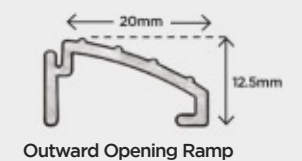

THRESHOLD OPTIONS

We offer both PVC frame threshold and Aluminium threshold options at Entrance, using the Exitex MDS 70 aluminium threshold which has been tested to meet the requires of Part M, is wheelchair friendly and has been thermally broken to meet thermal bridging and insulation requirements. The MDS 70 is available in Mill (satin Silver) or Gold (satin Gold), all Cill options are colourmatch to the door frame colour chosen.

CILL OPTIONS

MDS RAMPS