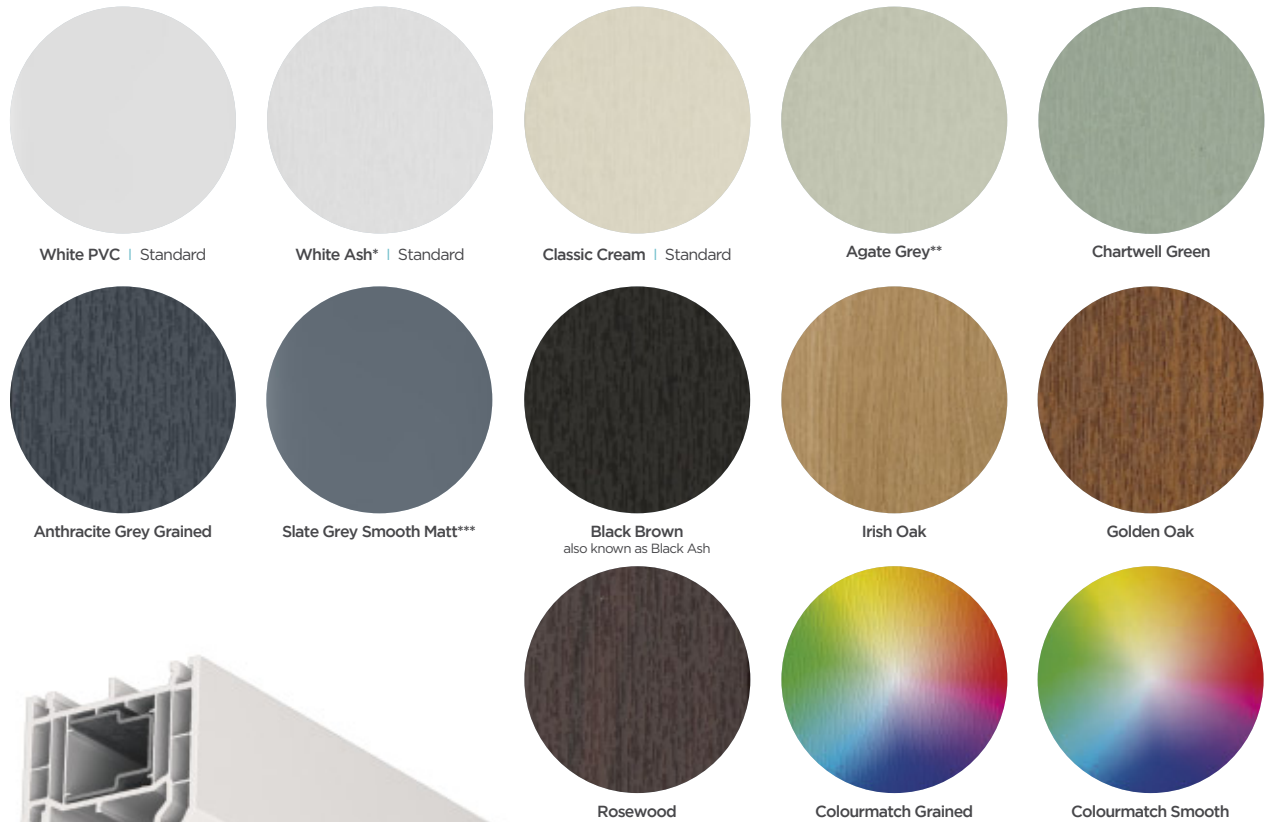

Diablo

Burgundy

Very Berry

Putty

London Clay

Lawn Grey

Sage Green

Stormy Seas

Victory Blue

Imperial Purple

Cotswold

Sunshine

*All door styles may not be available in 'Standard' due to availability however the door can be painted to the closest RAL of the standard colour | **Premium colours come in already extruded as the specified colour not requiring painting. This is not possible when colourmatch frame has been chosen or on certain door designs | ***Available as a premium finish in some door designs, check our door builder for availability | Colours are for visual representation only, printing practices may cause colour variation.

PROFILE COLOUR OPTIONS

At Entrance® we offer a wide selection of profile colour options along with the option of Ovolo for the traditional sculptured look or Chamfered for a more modern, clean look of frame styles.

Choose from our Standard Frame Colours shown on this page, all of which are foiled (excluding the White PVC and Colourmatch Smooth option), or opt for your door and frame to be painted the same colour at the same time to give your house the grand Entrance® it needs.