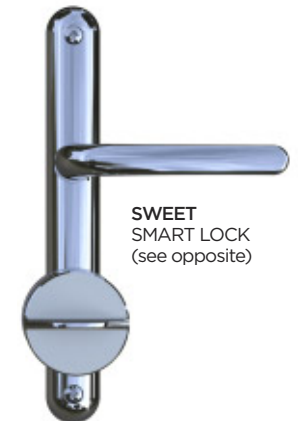

BALMORAL
PAD/LEVER

HERITAGE
LEVER/LEVER

For more handle options, please visit: www.entranceway.co.uk

SWEET
LEVER/LEVER

SWEET
LOCK LOCK

SWEET
SMART LOCK
(see opposite)

FINISHES

White