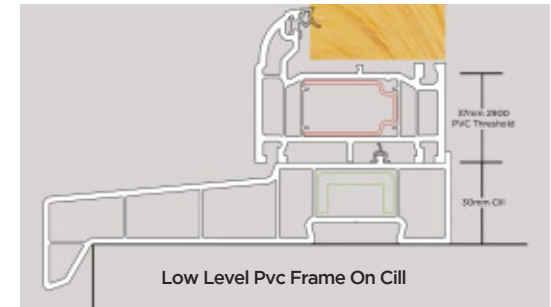

THRESHOLD OPTIONS

We offer both PVC frame threshold and Aluminium threshold options at Entrance, using the Exitex MDS 70 aluminium threshold which has been tested to meet the requires of Part M, is wheelchair friendly and has been thermally broken to meet thermal bridging and insulation requirements. The MDS 70 is available in Mill (satin Silver) or Gold (satin Gold), all Cill options are colourmatch to the door frame colour chosen.

CILL OPTIONS

MDS RAMPS