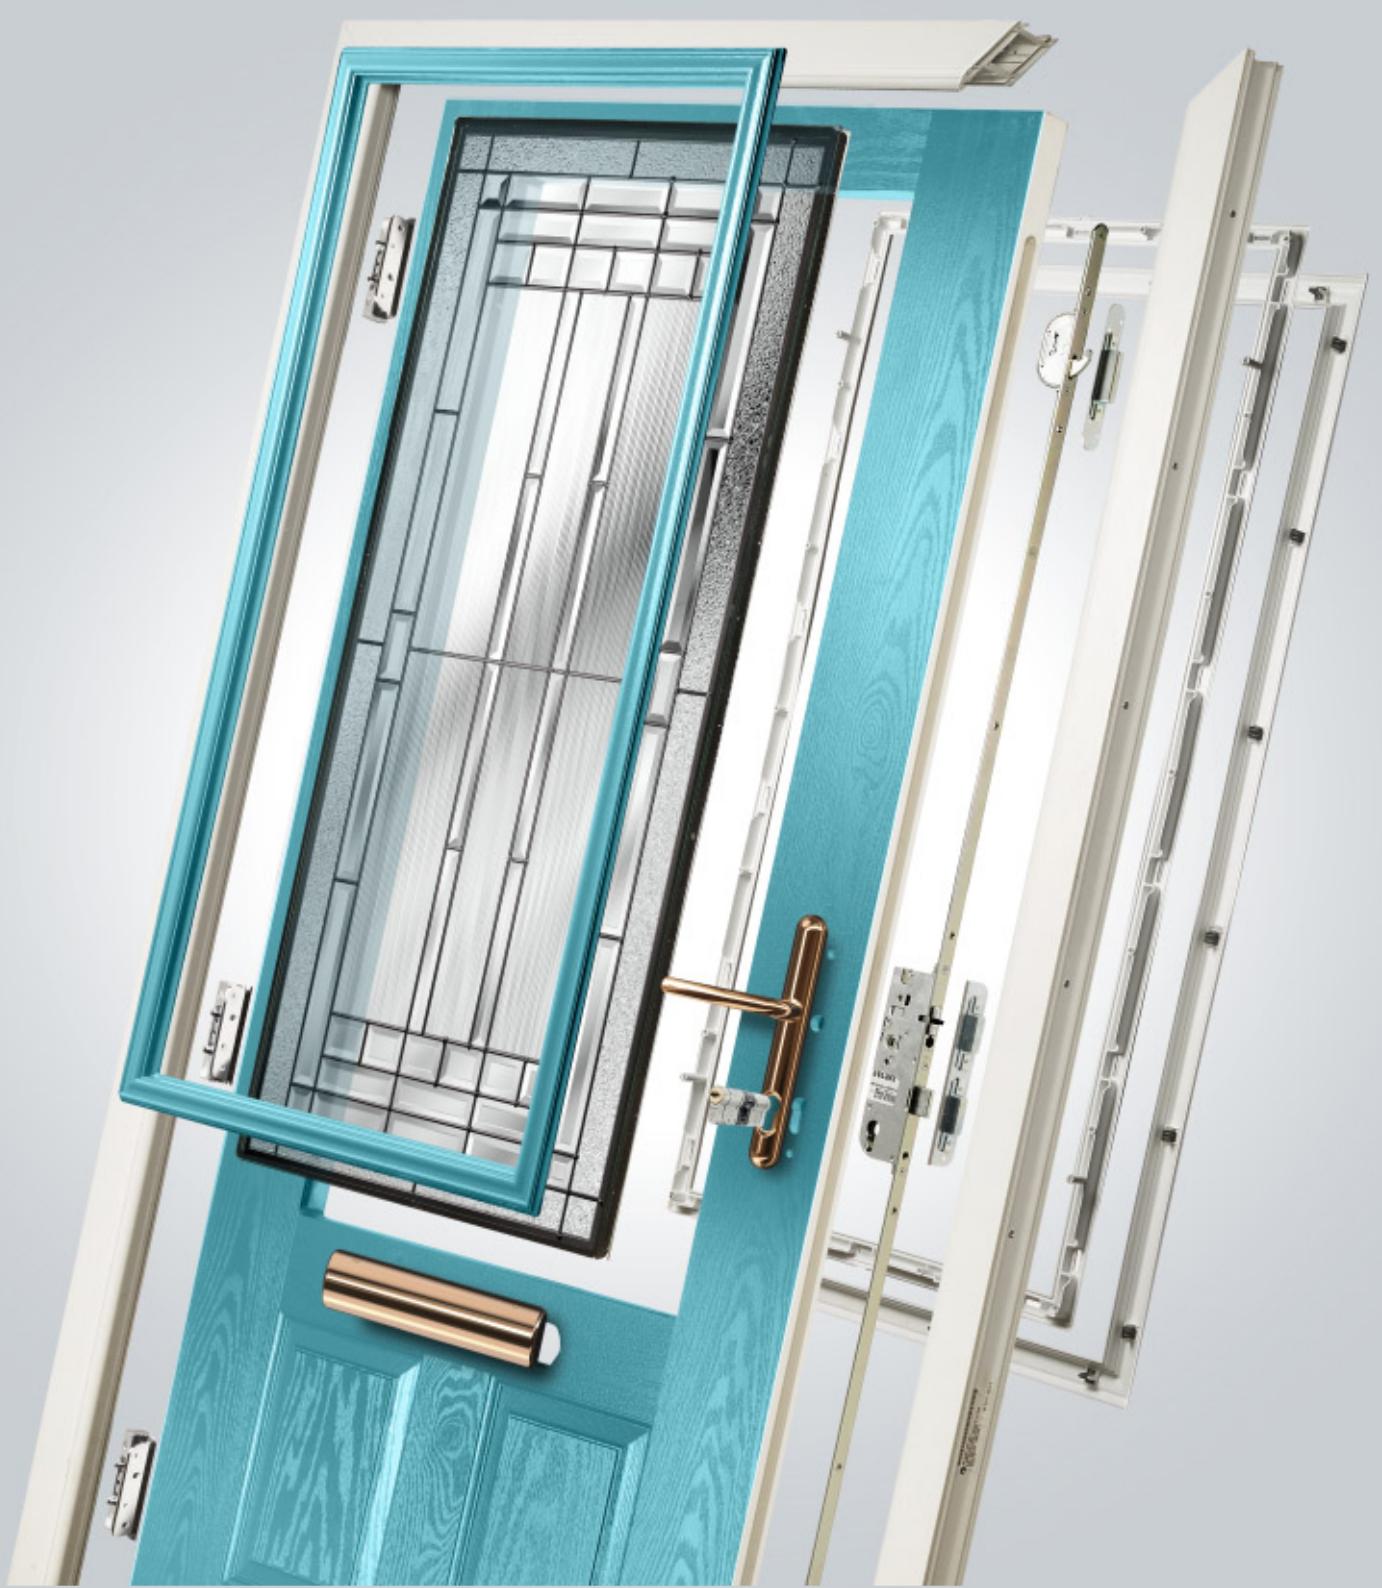

All in the Detail - From our triple-glazed glass designs to our door handles and furniture, Entrance carefully pick the finest range of products to compliment our doors. Recently, we have worked with our suppliers to match our Rose Gold furniture to tie in with exclusive glass designs containing Rose Gold coming to finish your door to the highest of standard.