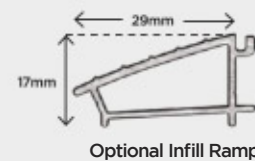

THRESHOLD OPTIONS

We offer both PVC frame threshold and Aluminium threshold options at Entrance, using the Exitex MDS 70 aluminium threshold which has been tested to meet the requires of Part M, is wheelchair friendly and has been thermally broken to meet thermal bridging and insulation requirements. The MDS 70 is available in Mill (satin Silver) or Gold (satin Gold), all Cill options are colourmatch to the door frame colour chosen.

CILL OPTIONS

MDS RAMPS