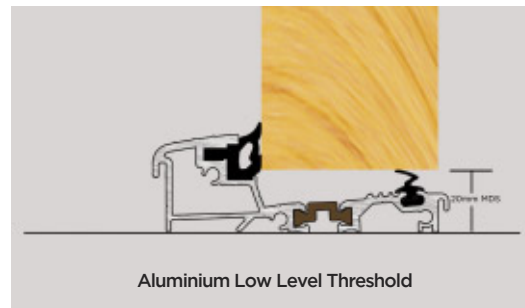

THRESHOLD OPTIONS

We offer both PVC frame threshold and Aluminium threshold options at Entrance, using the Exitex MDS 70 aluminium threshold which has been tested to meet the requires of Part M, is wheelchair friendly and has been thermally broken to meet thermal bridging and insulation requirements. The MDS 70 is available in Mill (satin Silver) or Gold (satin Gold), all Cill options are colourmatch to the door frame colour chosen.

CILL OPTIONS

MDS RAMPS