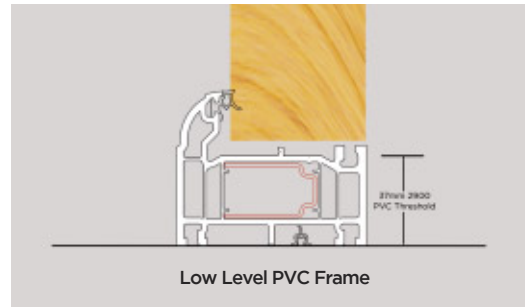

THRESHOLD OPTIONS

We offer both PVC frame threshold and Aluminium threshold options at Entrance, using the Exitex MDS 70 aluminium threshold which has been tested to meet the requires of Part M, is wheelchair friendly and has been thermally broken to meet thermal bridging and insulation requirements. The MDS 70 is available in Mill (satin Silver) or Gold (satin Gold), all Cill options are colourmatch to the door frame colour chosen.

CILL OPTIONS

MDS RAMPS