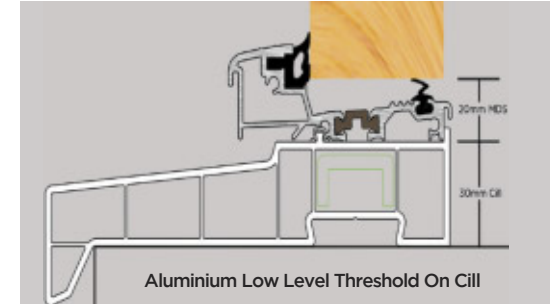

THRESHOLD OPTIONS

We offer both PVC frame threshold and Aluminium threshold options at Entrance, using the Exitex MDS 70 aluminium threshold which has been tested to meet the requires of Part M, is wheelchair friendly and has been thermally broken to meet thermal bridging and insulation requirements. The MDS 70 is available in Mill (satin Silver) or Gold (satin Gold), all Cill options are colourmatch to the door frame colour chosen.

CILL OPTIONS

MDS RAMPS