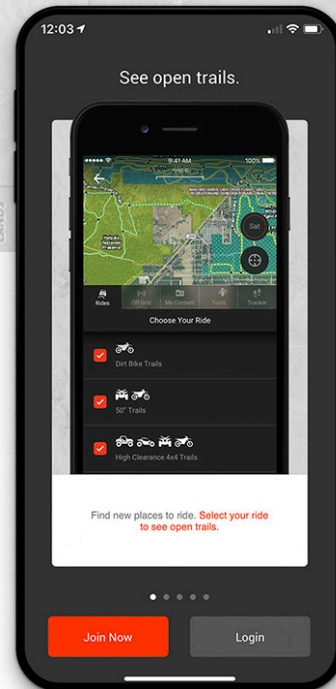

OFFICIAL GPS MAPPING APP OF KING OF THE HAMMERS

GET THE MAP

SCAN ME

20% OFF
 use code **ULTRA4**
 at checkout to create account

Download from the App Store or Google Play.

Create an account.

View the racecourse, Hammertown and more.
 Track your GPS, even without service.
 You're ready to go!

Tap **Offline Maps** to
 download Johnson Valley OHV Area