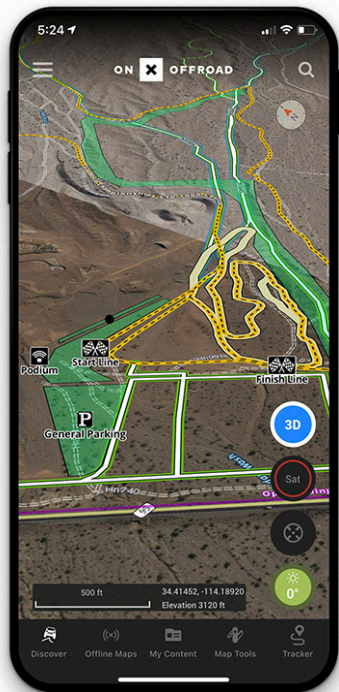

OFFICIAL GPS MAPPING APP OF KING OF THE HAMMERS

GET THE MAP

SCAN ME

20% OFF
 use code **ULTRA4**
 at checkout to create account

Download from the App Store or Google Play.

Create an account.

View the racecourse, Hammertown and more.
 Track your GPS, even without service.
 You're ready to go!

Tap **Offline Maps** to
 download Johnson Valley OHV Area