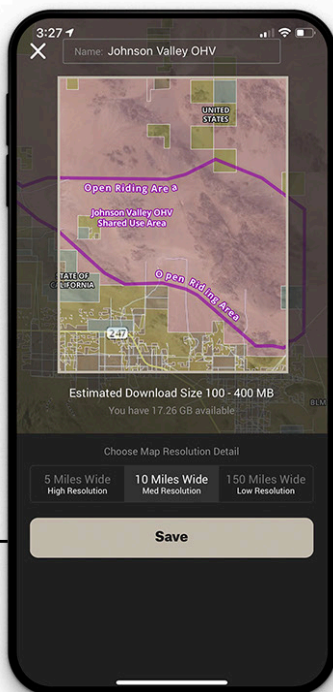

OFFICIAL GPS MAPPING APP OF KING OF THE HAMMERS

GET THE MAP

SCAN ME

20% OFF
 use code **ULTRA4**
 at checkout to create account

Download from the App Store or Google Play.

Create an account.

View the racecourse, Hammertown and more.
 Track your GPS, even without service.
 You're ready to go!

Tap **Offline Maps** to
 download Johnson Valley OHV Area