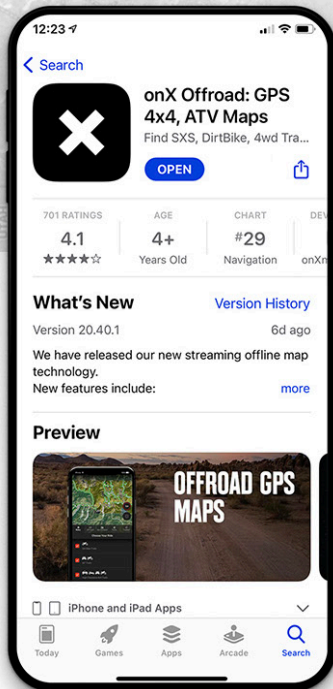

OFFICIAL GPS MAPPING APP OF KING OF THE HAMMERS

GET THE MAP

SCAN ME

20% OFF
 use code **ULTRA4**
 at checkout to create account

Download from the App Store or Google Play.

Create an account.

View the racecourse, Hammertown and more.
 Track your GPS, even without service.
 You're ready to go!

Tap **Offline Maps** to
 download Johnson Valley OHV Area