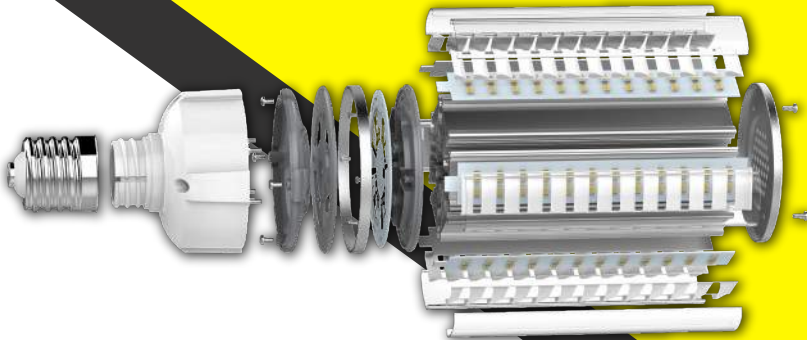

Your Solution for lighting!

MESLA
ENERGY

Clean Technology

Innovation in Design

+1-866-616-3752

www.mesla.net