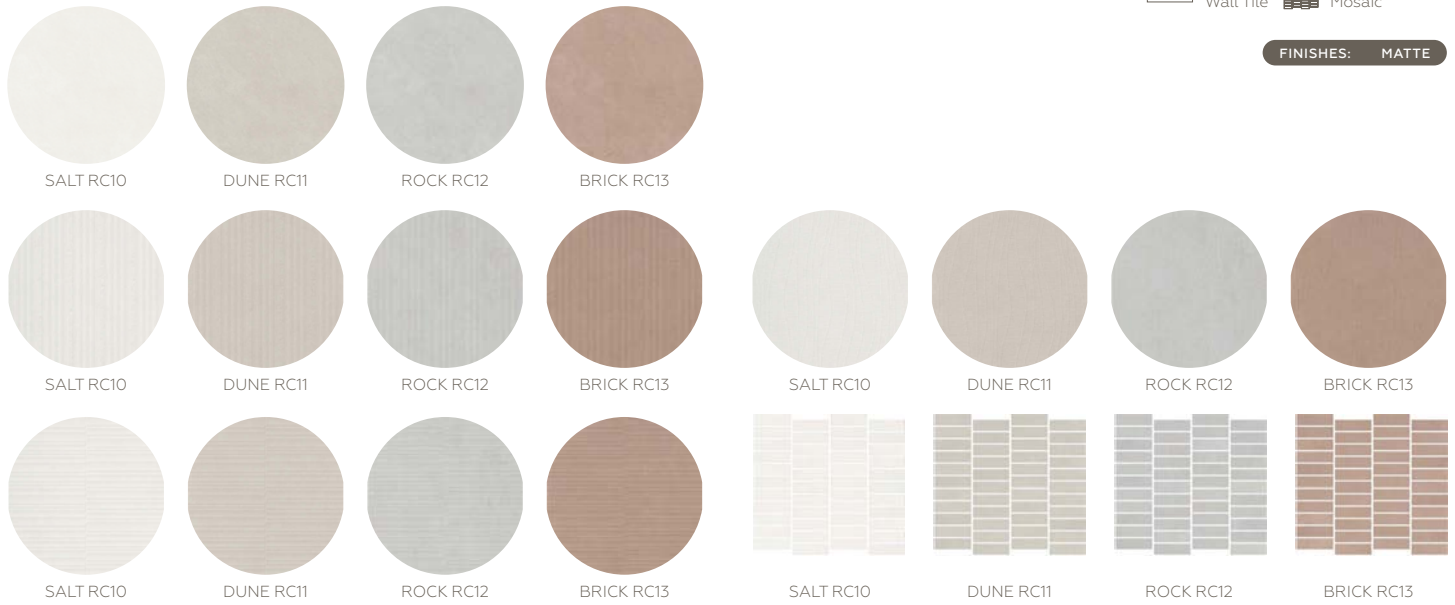

RIGID CLAY™

GLAZED CERAMIC

SIZES:

FINISHES: MATTE