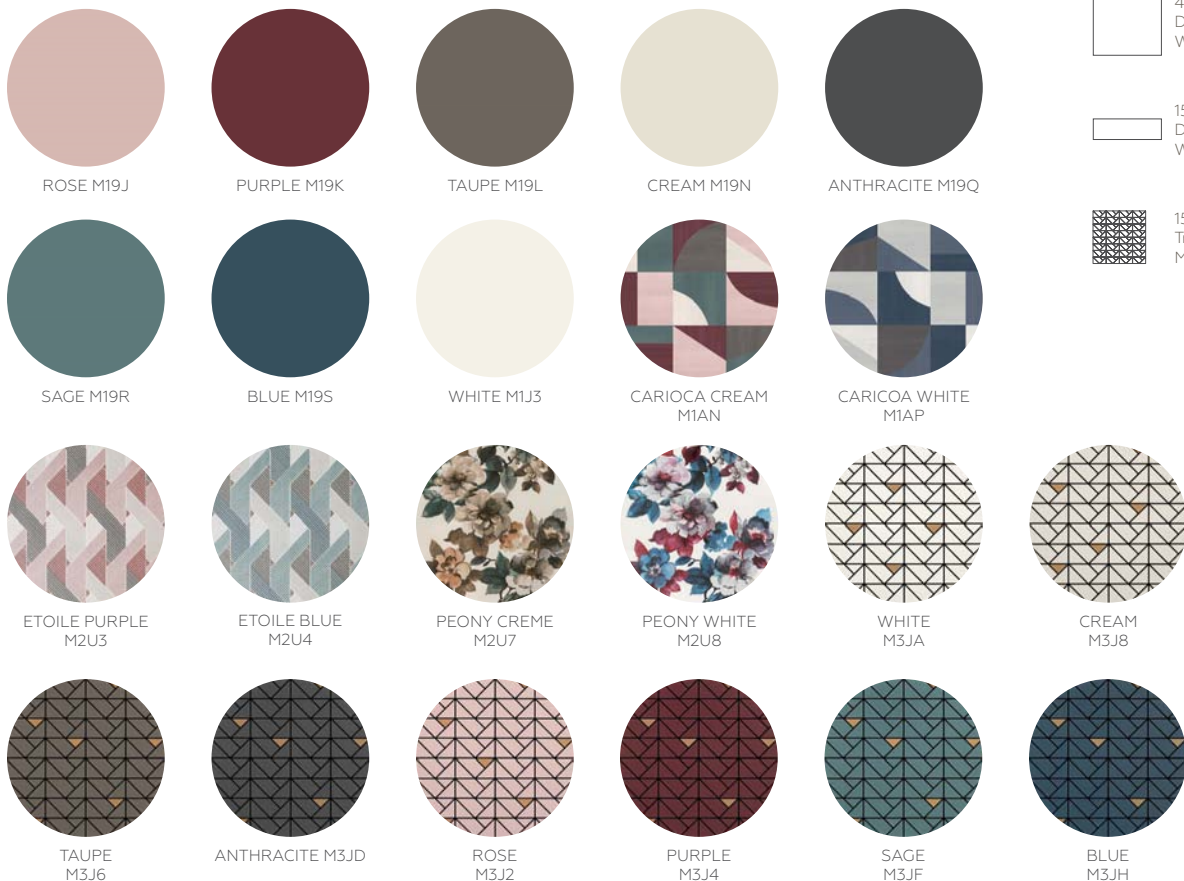

ECLETTICA™ | STARE™ COLLECTION

CERAMIC WALL TILE