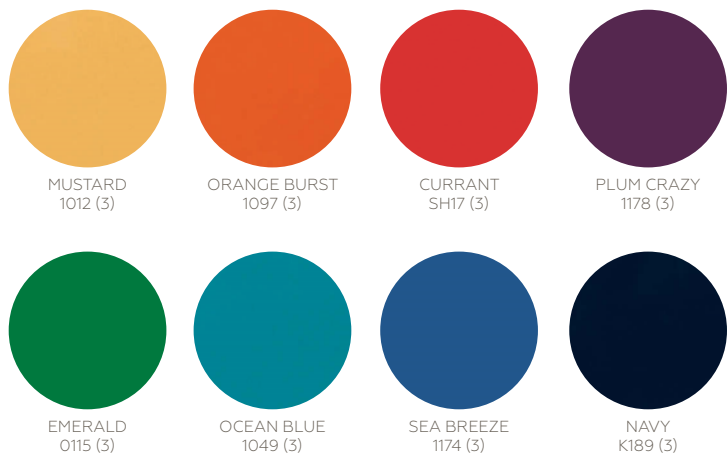

COLOR WHEEL™ LINEAR
ARCTIC WHITE, DESERT GRAY & CHALKBOARD | wall tile

COLOR WHEEL™ LINEAR

GLAZED CERAMIC

SIZES:

FINISHES: MATTE | GLOSSY

ACCENTS

MATTE ACCENTS♦

(1), (2) and (3) indicate price groups. (1) being the least expensive.

♦ Matte Accent colors are made-to-order.

COLOR WHEEL™ RETRO
PEACOCK | arabesque mosaic

COLOR WHEEL™ RETRO

GLAZED CERAMIC

ARCTIC WHITE
0190 (1)

BLACK
K111 (2)

DESERT GRAY
X114 (1)

SPA
0148 (3)