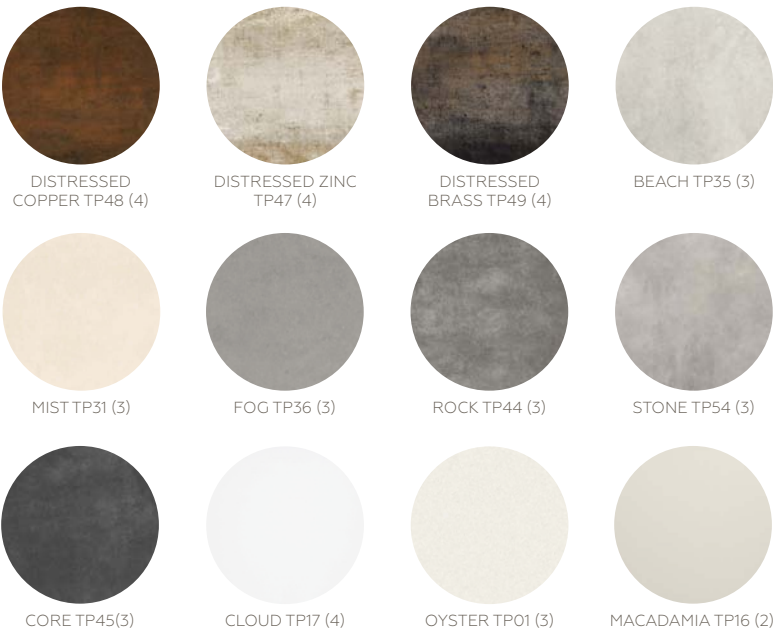

FARRIER™

GLAZED CERAMIC

CREMELLO FA55

ANDALUSIAN GREY FA56

DARTMOOR GREY FA57

PALOMINO FA58

GRULLO FA60

BLUE ROAN FA59

large format

SLIMLITE™
ALLOY EFFECTS IN DISTRESSED COPPER | wall tile

THIN PANELS WITH ENDLESS OPTIONS

Available in four collections and an array of colors, these thin panels allow for endless design possibilities. Each of the collections – Classic, Coastline, Terra and Alloy Effects – boast distinct features such as a distressed metal look, vibrant colors or a modern pin-dot pattern. Available in large sizes up to 39 x 118, SlimLite Panels are ideal for interior or exterior wall applications. Made of 100% natural products, the environmentally-friendly thin panel design uses less energy during production and reduces your costs while maintaining quality performance standards.

SLIMLITE™ PORCELAIN PANELS

GLAZED PORCELAIN

SIZES:

FINISHES: SATIN

(1), (2), (3) and (4) indicate Price Groups, (1) being the least expensive.

NOT ALL PRODUCTS ARE AVAILABLE IN ALL SIZES / COLORS

COMPOSITION™