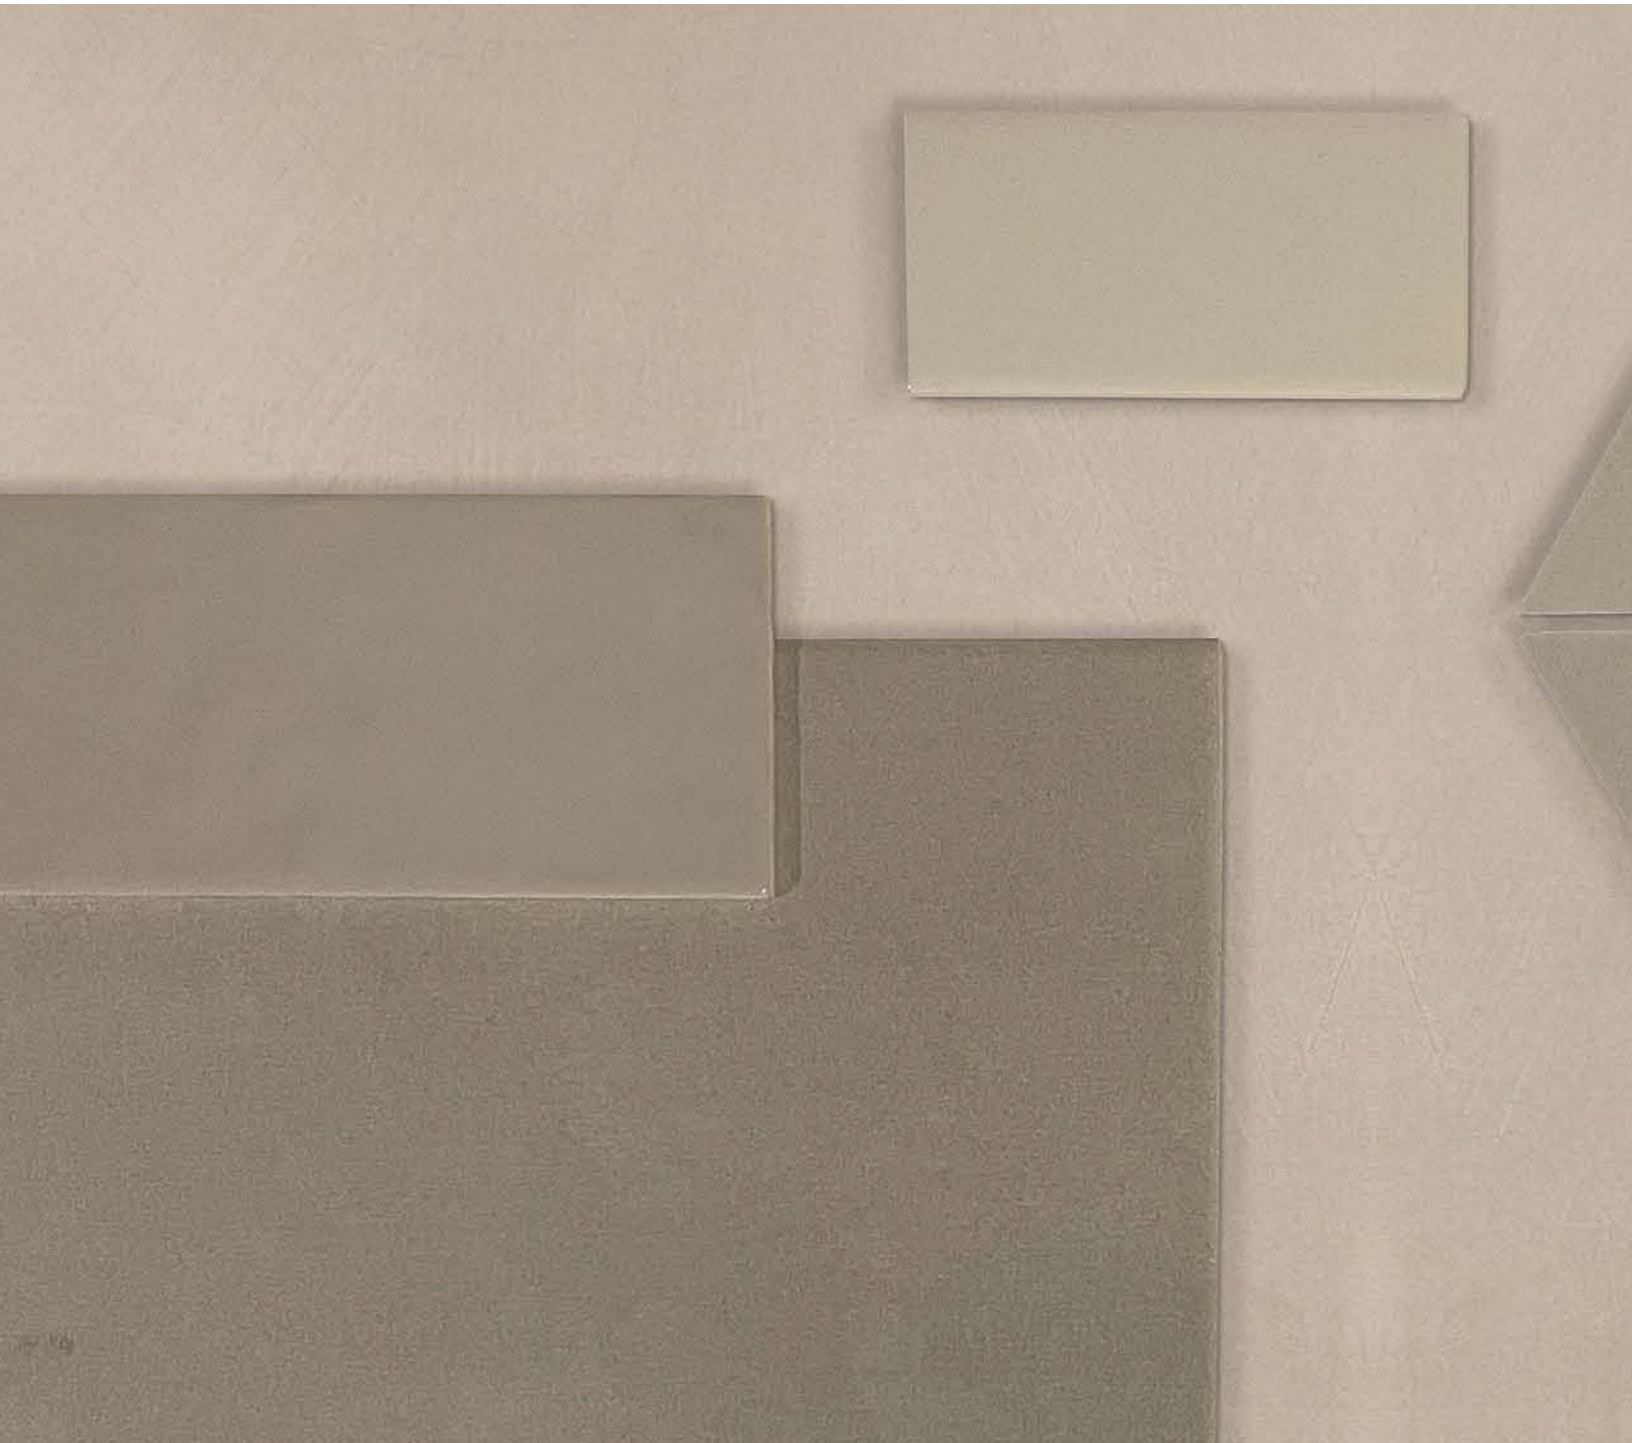

DESIGNING WITH