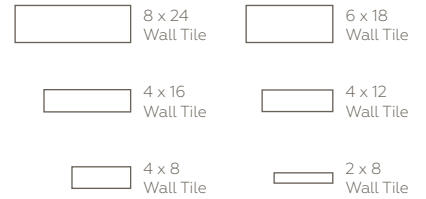

SIZES:

FINISHES: MATTE | GLOSSY