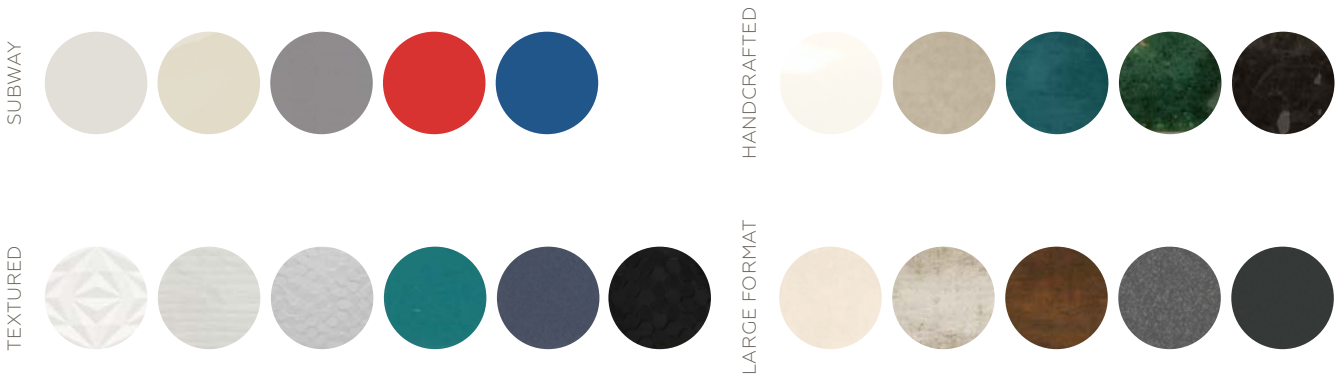

CONSIDER YOUR

Design

OPTIONS

SELECTING YOUR *wall tile*

COLORS

AVAILABLE FINISHES: GLOSSY | MATTE | SATIN | TEXTURED

SIZES & SHAPES

AVAILABLE IN MULTIPLE LENGTHS & WIDTHS + UNFORGETTABLE SHAPES!