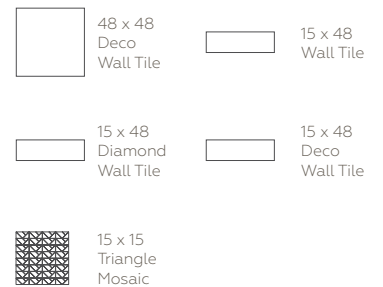

SLIMLITE™ PORCELAIN PANELS

GLAZED PORCELAIN

SIZES:

FINISHES: SATIN

(1), (2), (3) and (4) indicate Price Groups, (1) being the least expensive.

NOT ALL PRODUCTS ARE AVAILABLE IN ALL SIZES / COLORS

COMPOSITION™

GLAZED CERAMIC

VISIONARY
GLOSS CP05

PROVIDENTIAL
GLOSS CP06

CANVAS GLOSS
CP03 / CANVAS
MATTE CP04

GESSO GLOSS CP01
/ GESSO MATTE
CP02

SIZES:

12 x 24
Wall Tile

10 x 14
Wall Tile

FINISHES: MATTE | GLOSSY

Decorative

ECLETTICA™
PEONY CREME | 48 x 48 deco wall tile

TILE SO STUNNING YOU CAN'T TAKE YOUR EYES OFF OF IT

Color regains its status as the key feature of design interiors with Eclettica, a series of ceramic wall tile with a vibrant chromatic energy. Eight solid colors inspired by the fashion world's most original, innovative trends, with an assortment made even more special by a wealth of 3D structures, large sizes, and bright mosaics.

ECLETTICA™ | STARE™ COLLECTION

CERAMIC WALL TILE

SIZES:

FINISHES: MATTE

NOT ALL PRODUCTS ARE AVAILABLE IN ALL SIZES / COLORS

 daltile®

7834 C. F. Hawn Freeway | Dallas, Texas 75217 | 1.800.933.TILE

To view the complete collection of Daltile products, visit our website at www.daltile.com.