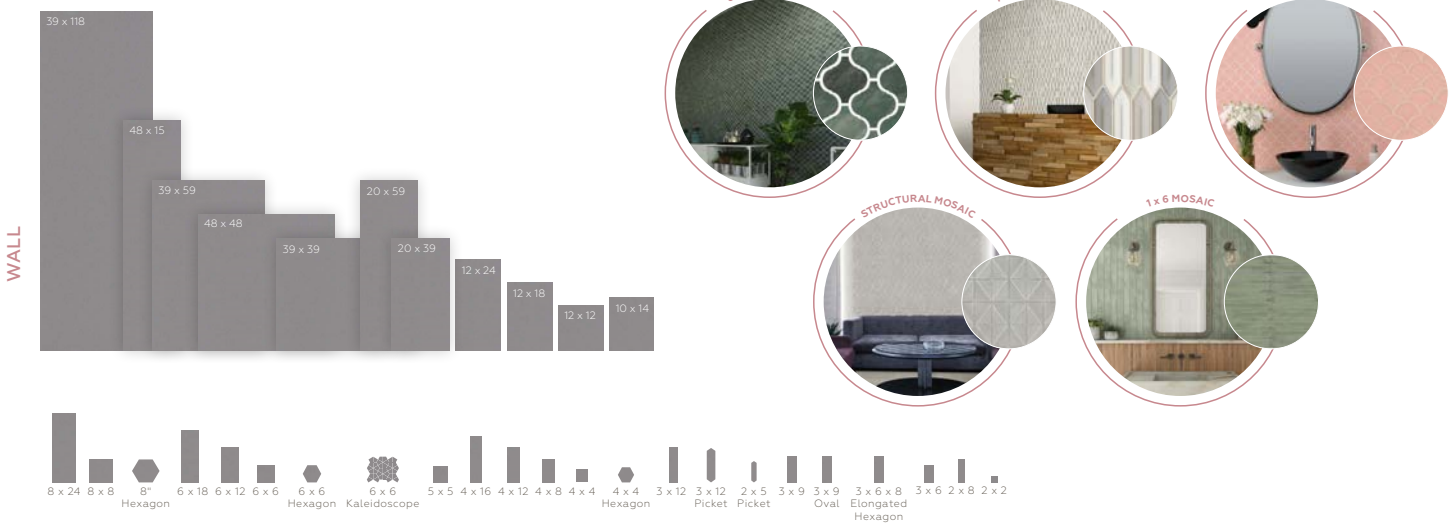

CONSIDER YOUR

Design

OPTIONS

SELECTING YOUR *wall tile*

COLORS

AVAILABLE FINISHES: GLOSSY | MATTE | SATIN | TEXTURED

SIZES & SHAPES

AVAILABLE IN MULTIPLE LENGTHS & WIDTHS + UNFORGETTABLE SHAPES!