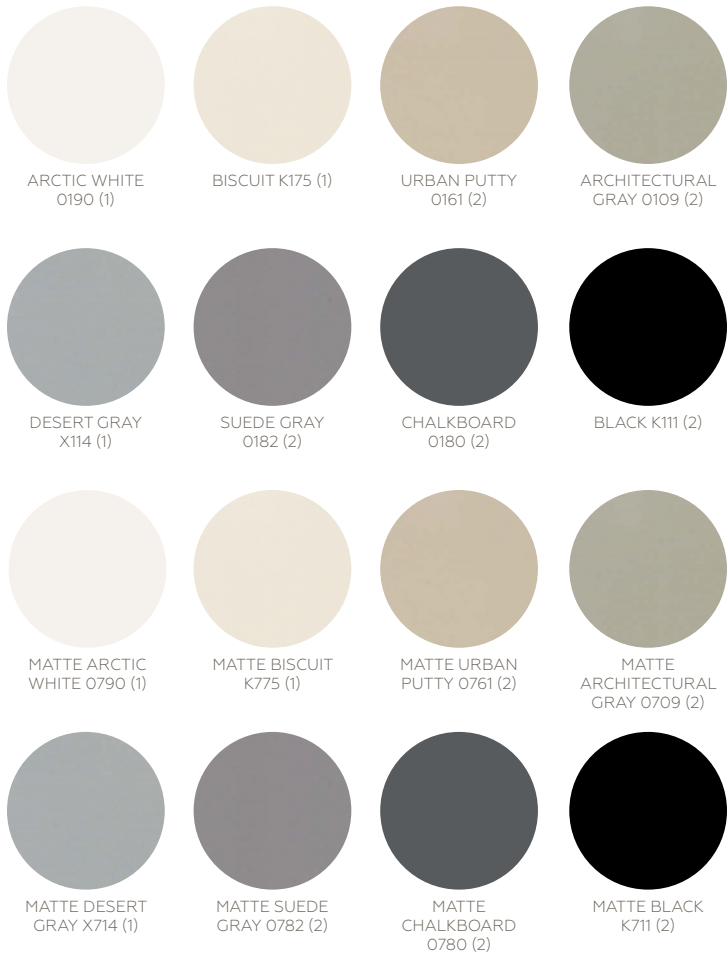

COLOR WHEEL™ LINEAR

GLAZED CERAMIC