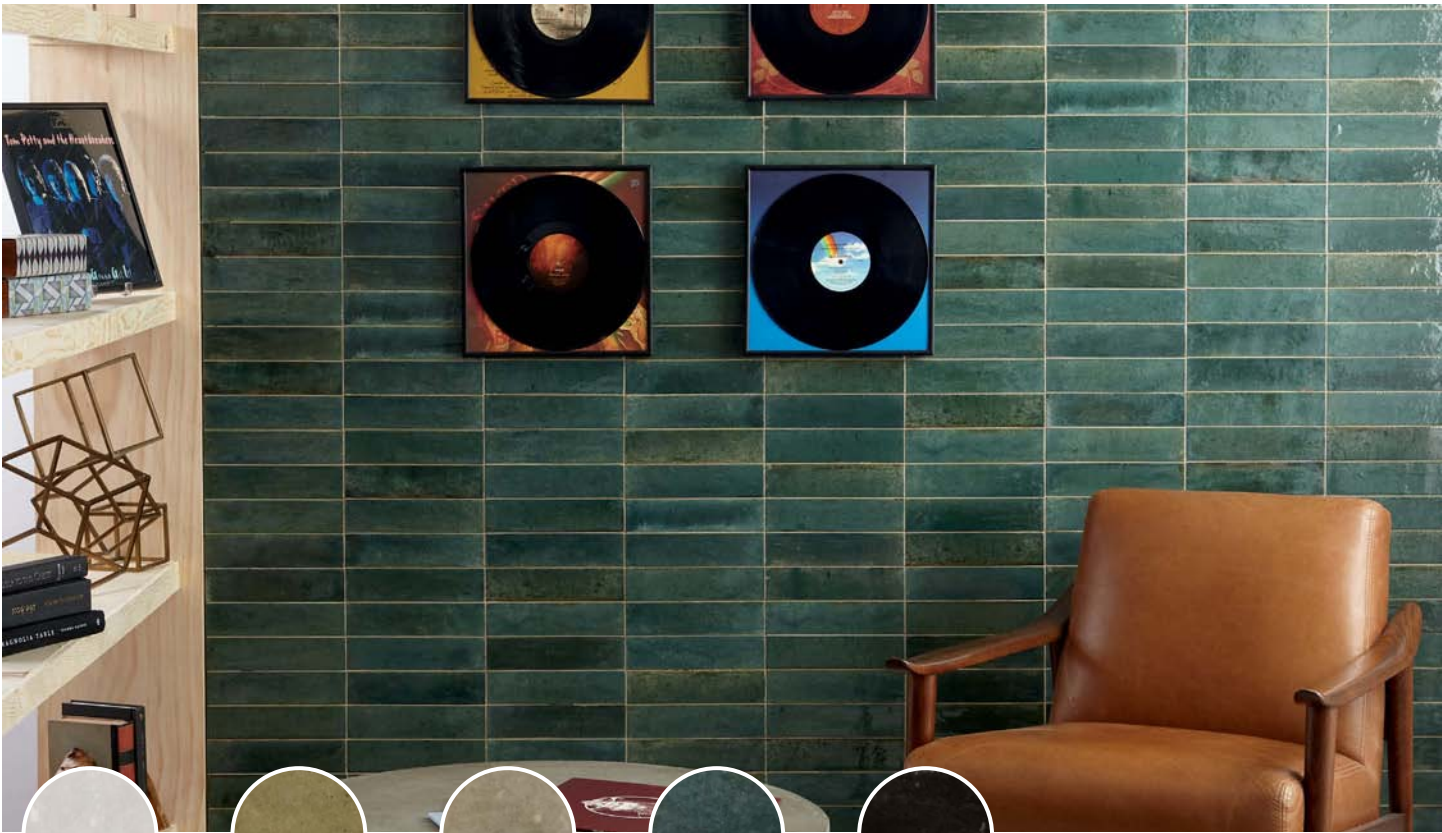

SIZES:

FINISHES: GLOSSY | TEXTURED

handcrafted

REMEDY™
ALCHEMY | wall tile

ELIXIR OF DESIGN

Find the perfect antidote to your design dilemmas with Remedy™. This luxurious tile has a heavy glaze, which produces an iridescent, metallic finish. A cross between subway tile, brick, and a linear feel, Remedy™ delivers the perfect concoction of high-end style and durability.