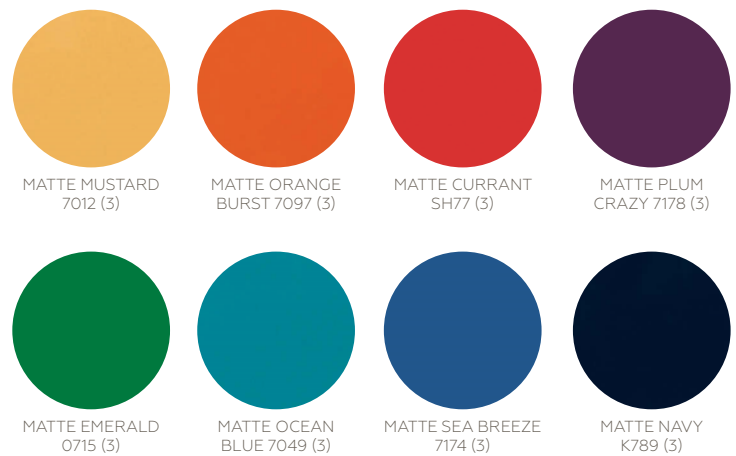

COLOR WHEEL™ LINEAR
ARCTIC WHITE, DESERT GRAY & CHALKBOARD | wall tile

COLOR WHEEL™ LINEAR

GLAZED CERAMIC

SIZES:

FINISHES: MATTE | GLOSSY

ACCENTS

MATTE ACCENTS♦

(1), (2) and (3) indicate price groups. (1) being the least expensive.

♦ Matte Accent colors are made-to-order.

COLOR WHEEL™ RETRO
PEACOCK | arabesque mosaic

COLOR WHEEL™ RETRO

GLAZED CERAMIC

ARCTIC WHITE
0190 (1)

BLACK
K111 (2)

DESERT GRAY
X114 (1)

SPA
0148 (3)