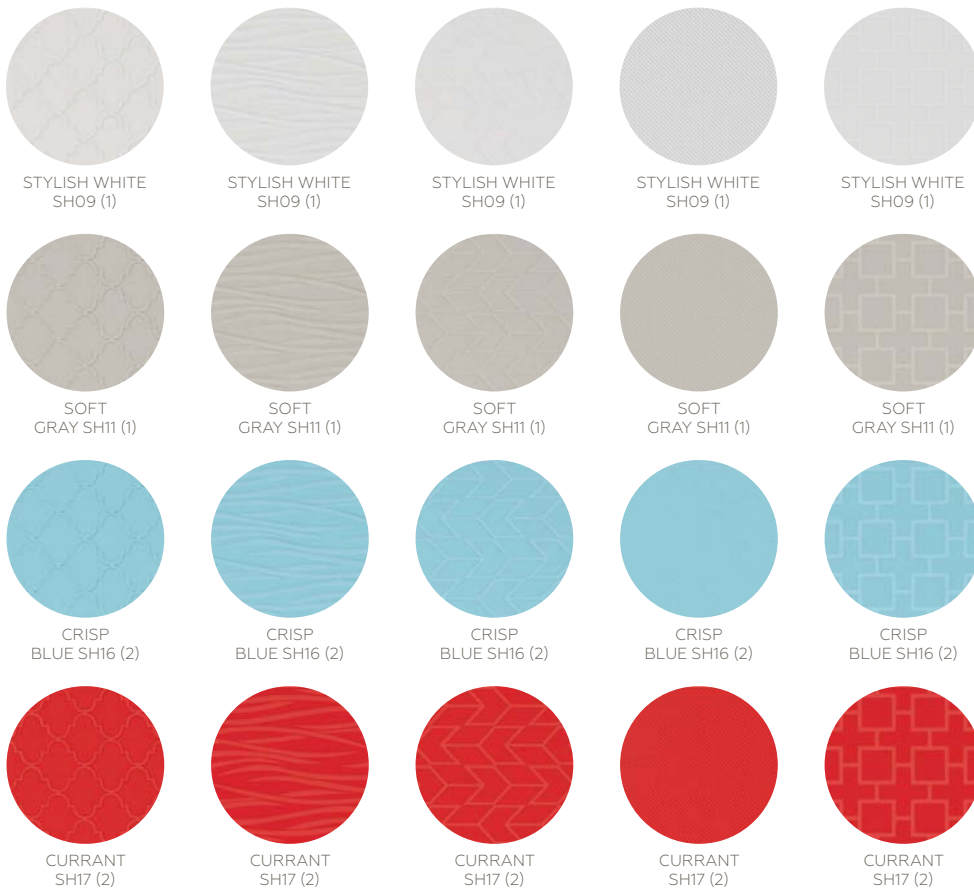

SHOWSCAPE™

GLAZED CERAMIC

SIZES:

FINISHES: GLOSSY | TEXTURED