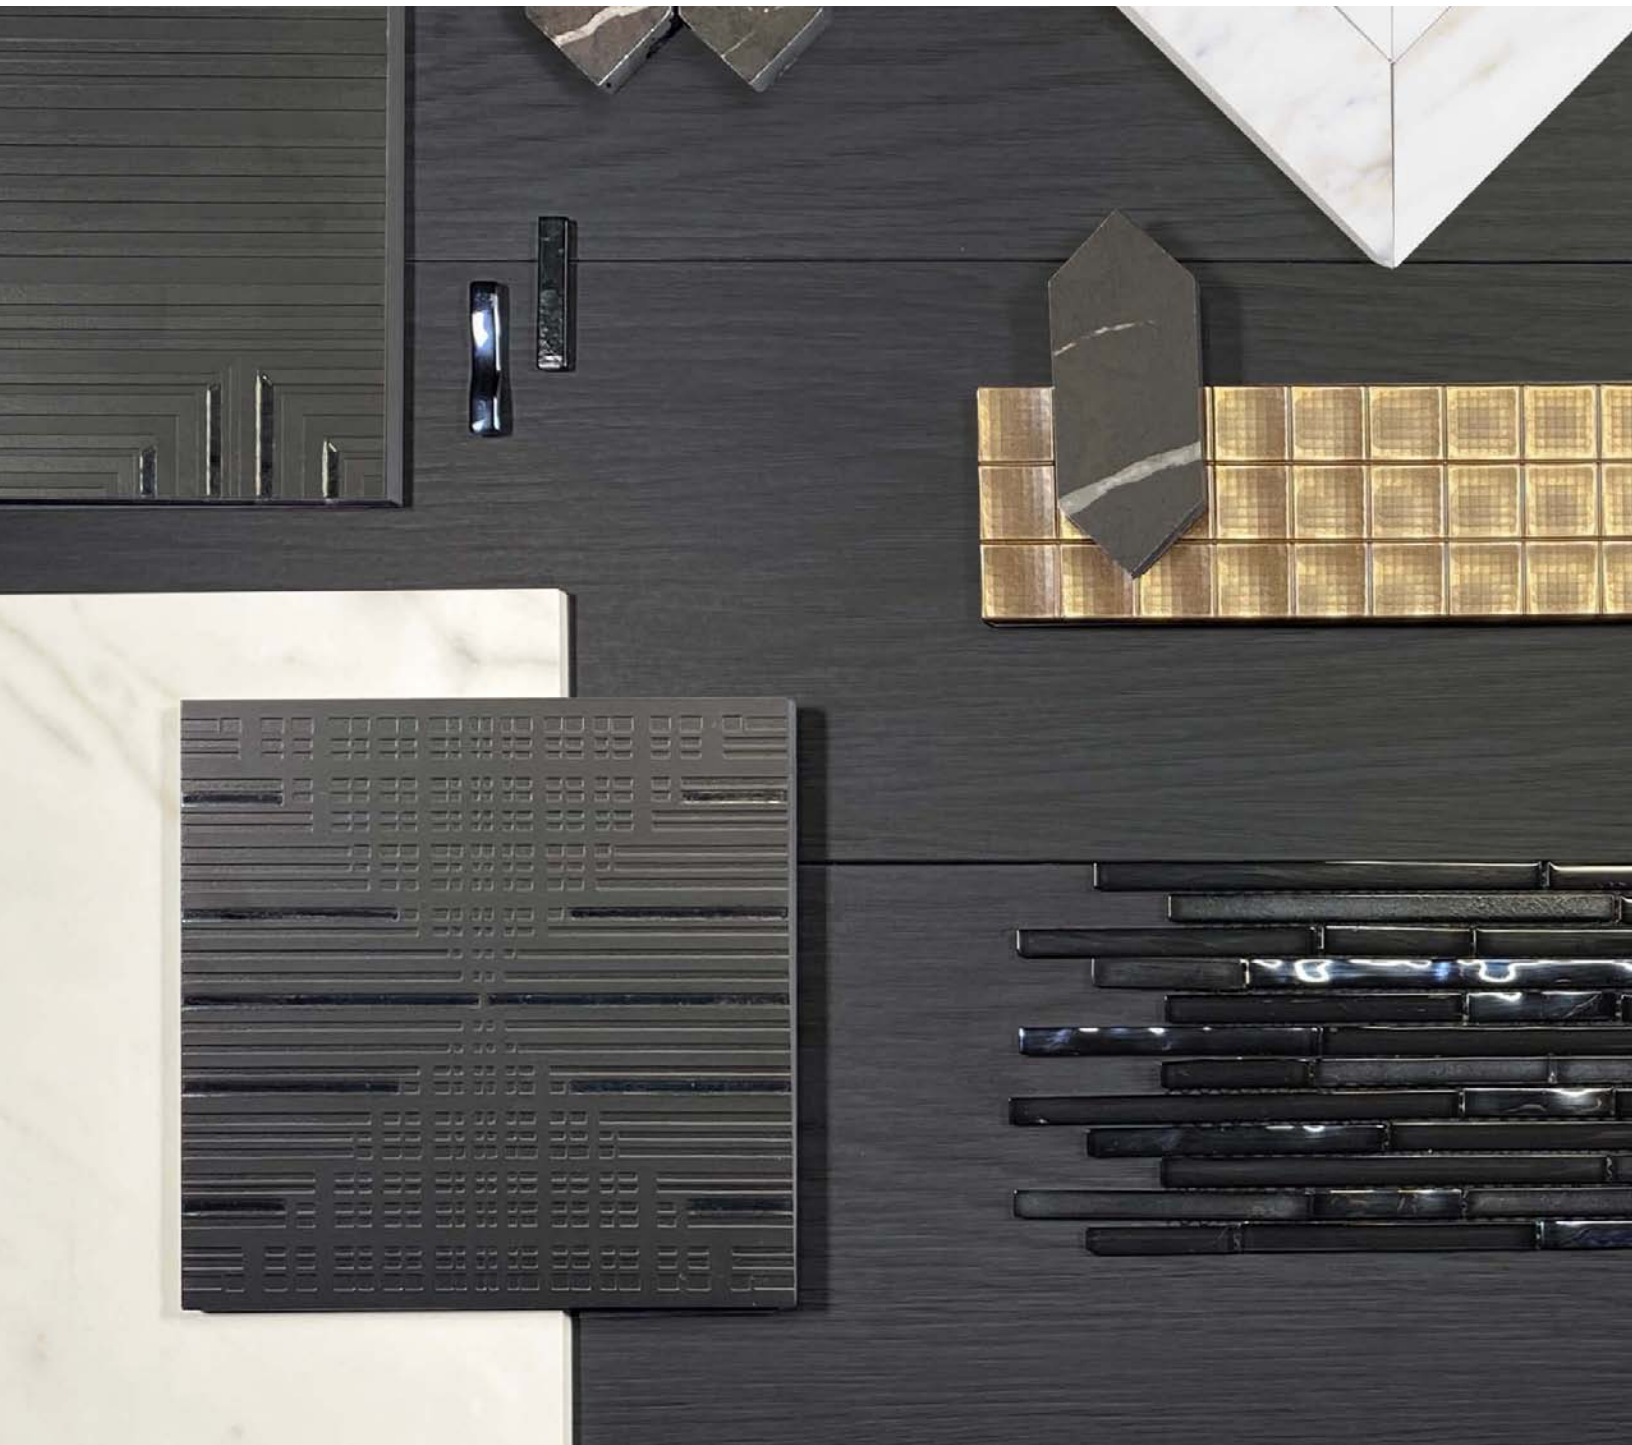

Grey

DESIGNING WITH

Person

DESIGNING WITH

Black

refined

A MODERN TAKE ON
TRADITIONAL WOOD WITH
SUBTLE GRAINING.

SLEIGH CREEK™ (TOP)
LANDAU | 8" Hexagon floor