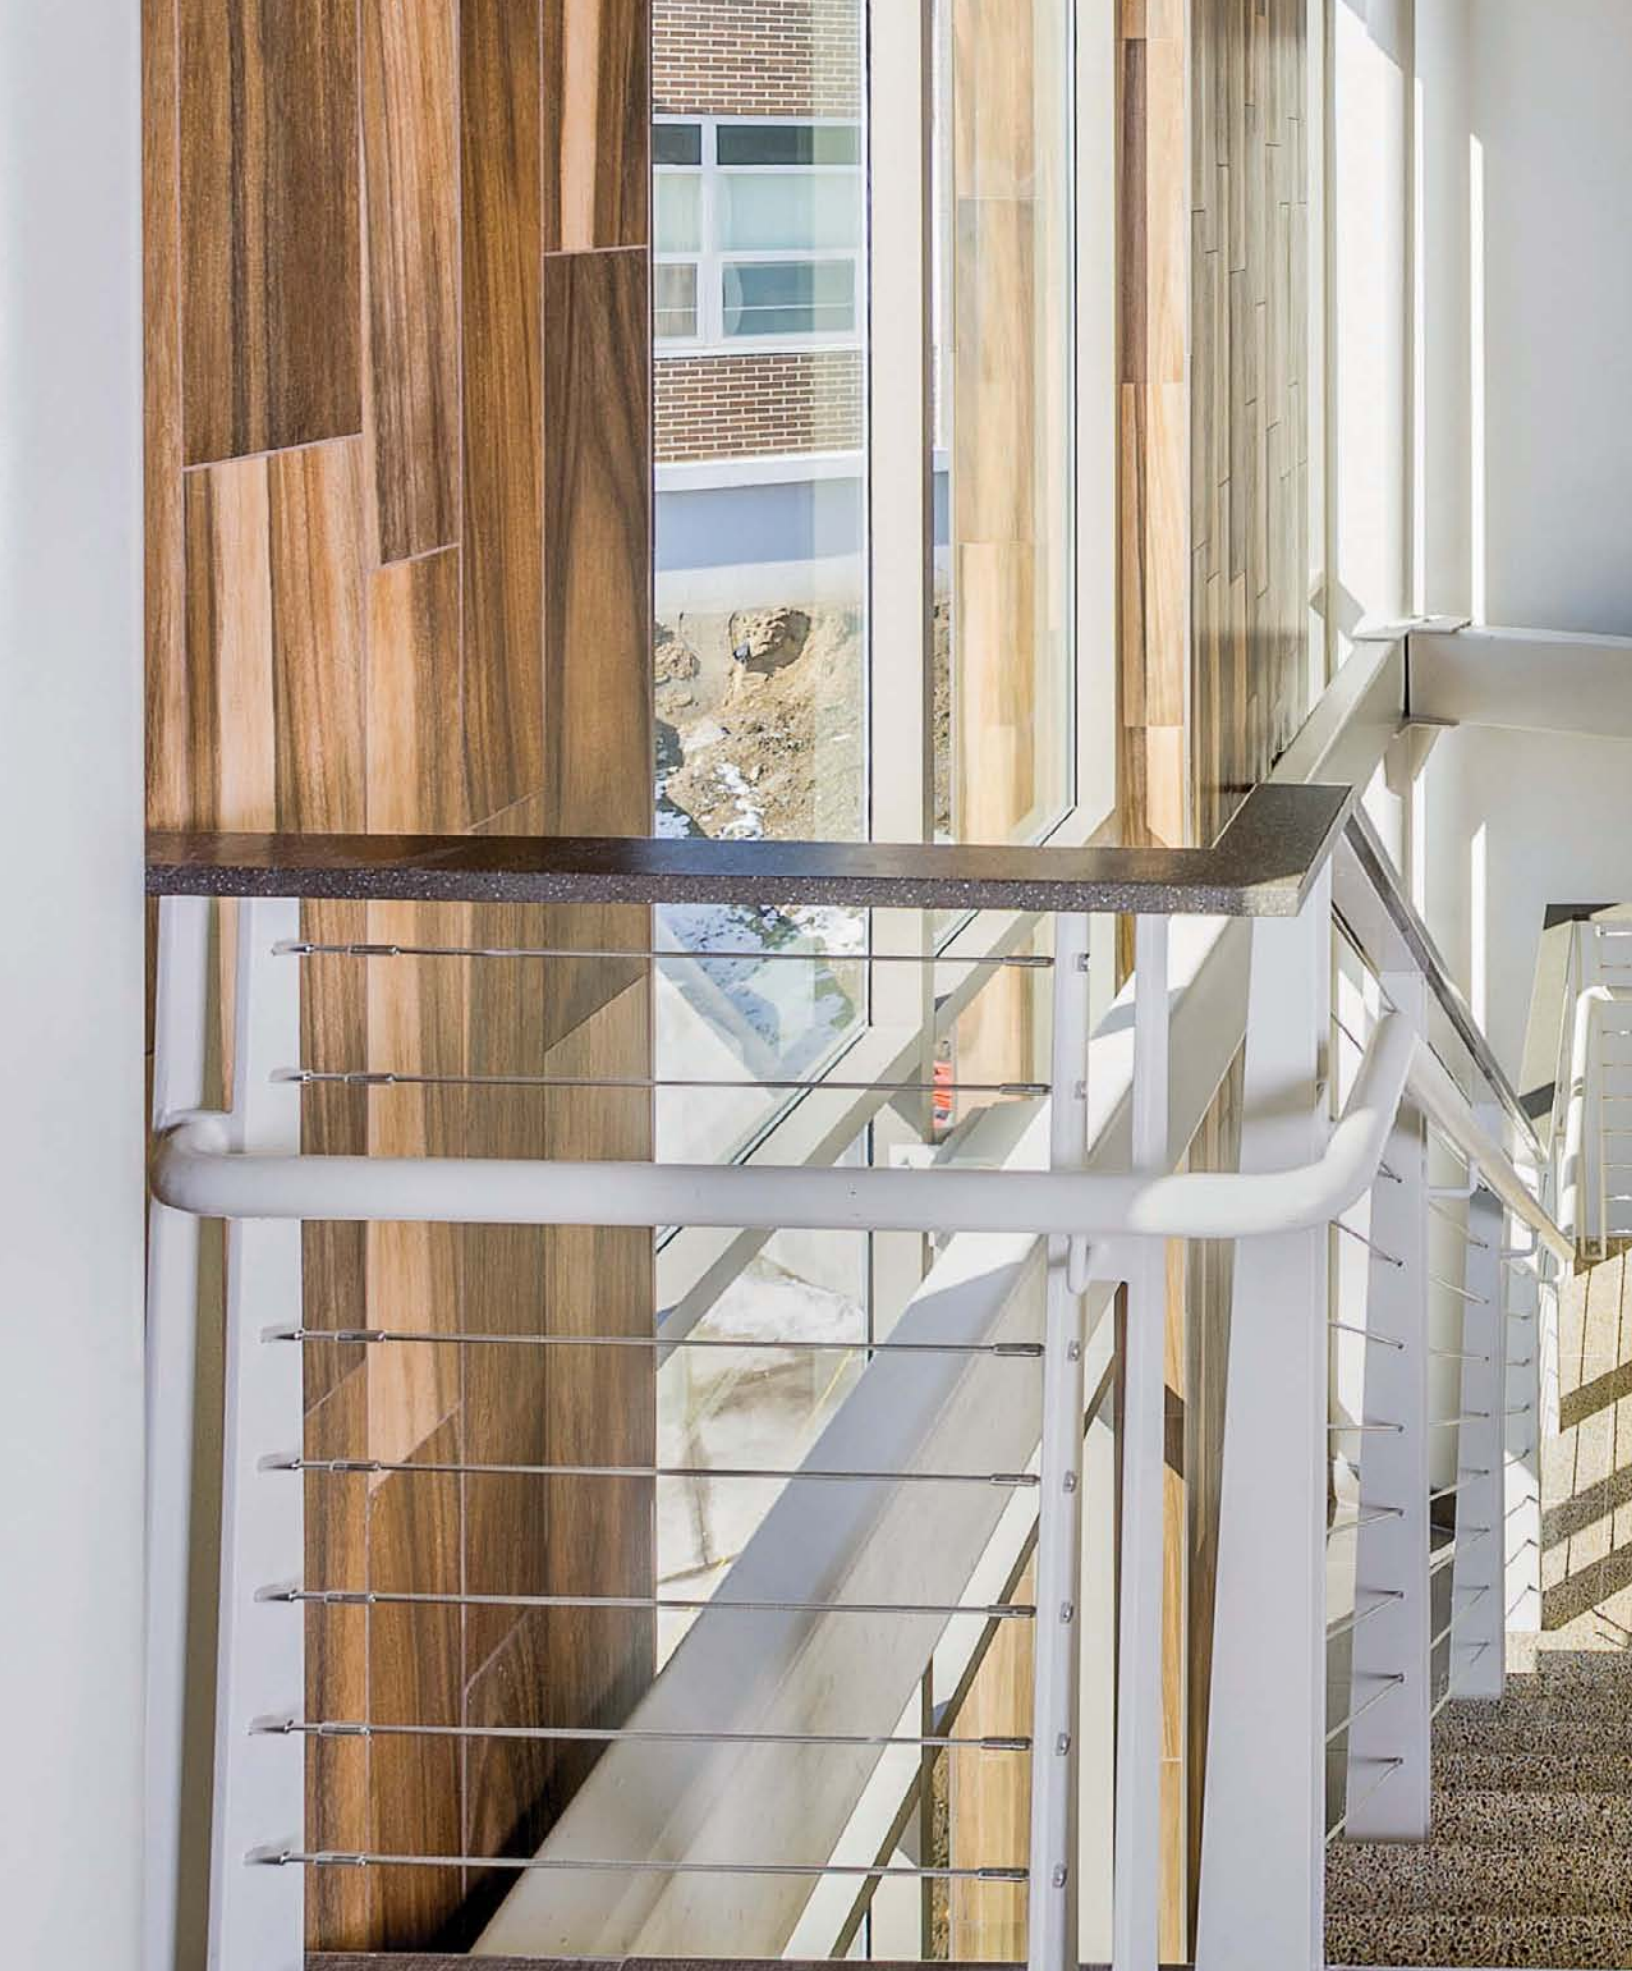

WILLOW BEND™

GLAZED PORCELAIN

DARK
BROWN WB03

SMOKY
BROWN WB02

SIZES:

FINISHES: MATTE

rustic

CLASSIC GRAINING WITH
THE AUTHENTIC LOOK
OF NATURAL AGING.