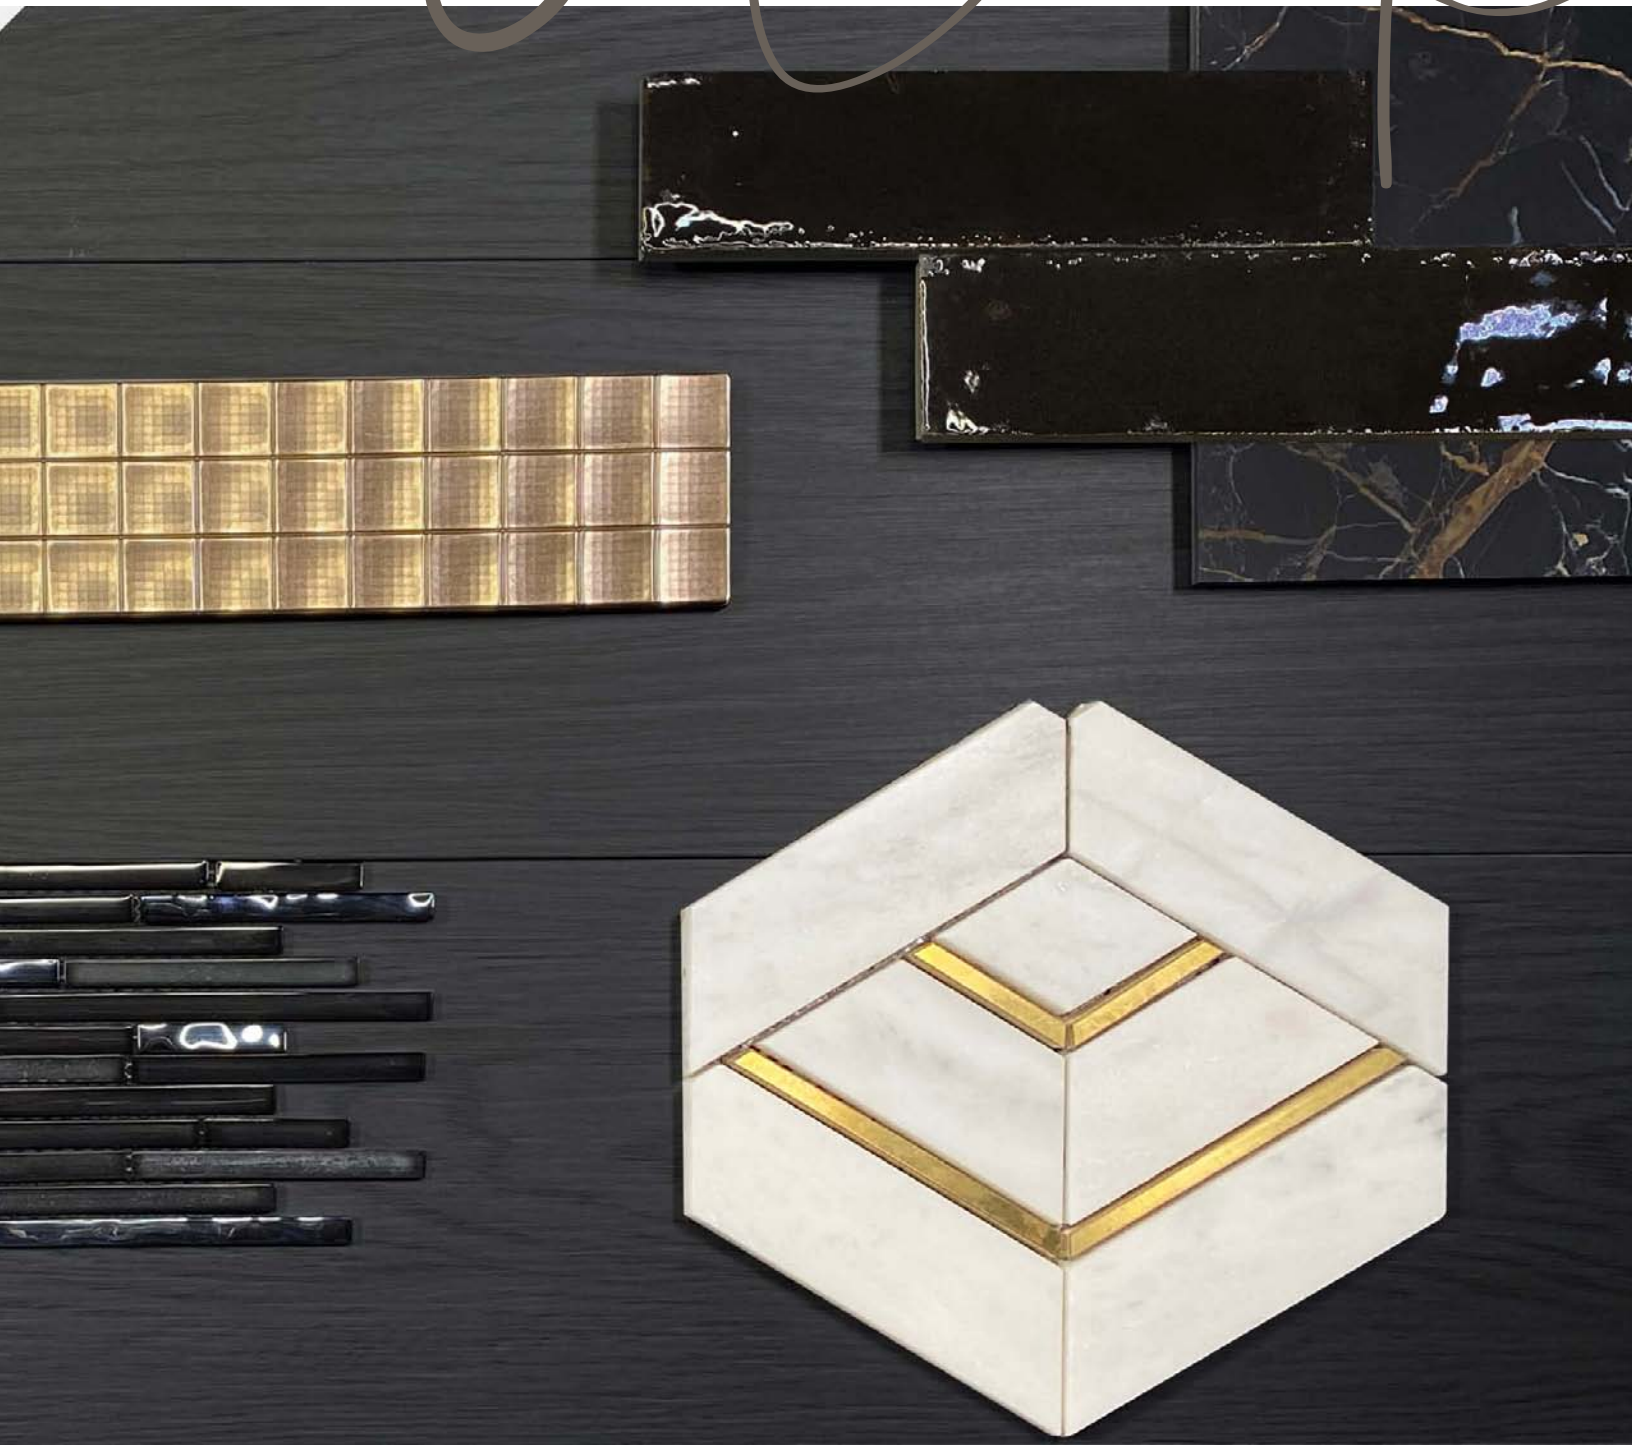

Grey

DESIGNING WITH

Person

DESIGNING WITH

Black

refined

A MODERN TAKE ON
TRADITIONAL WOOD WITH
SUBTLE GRAINING.

SLEIGH CREEK™ (TOP)
LANDAU | 8" Hexagon floor