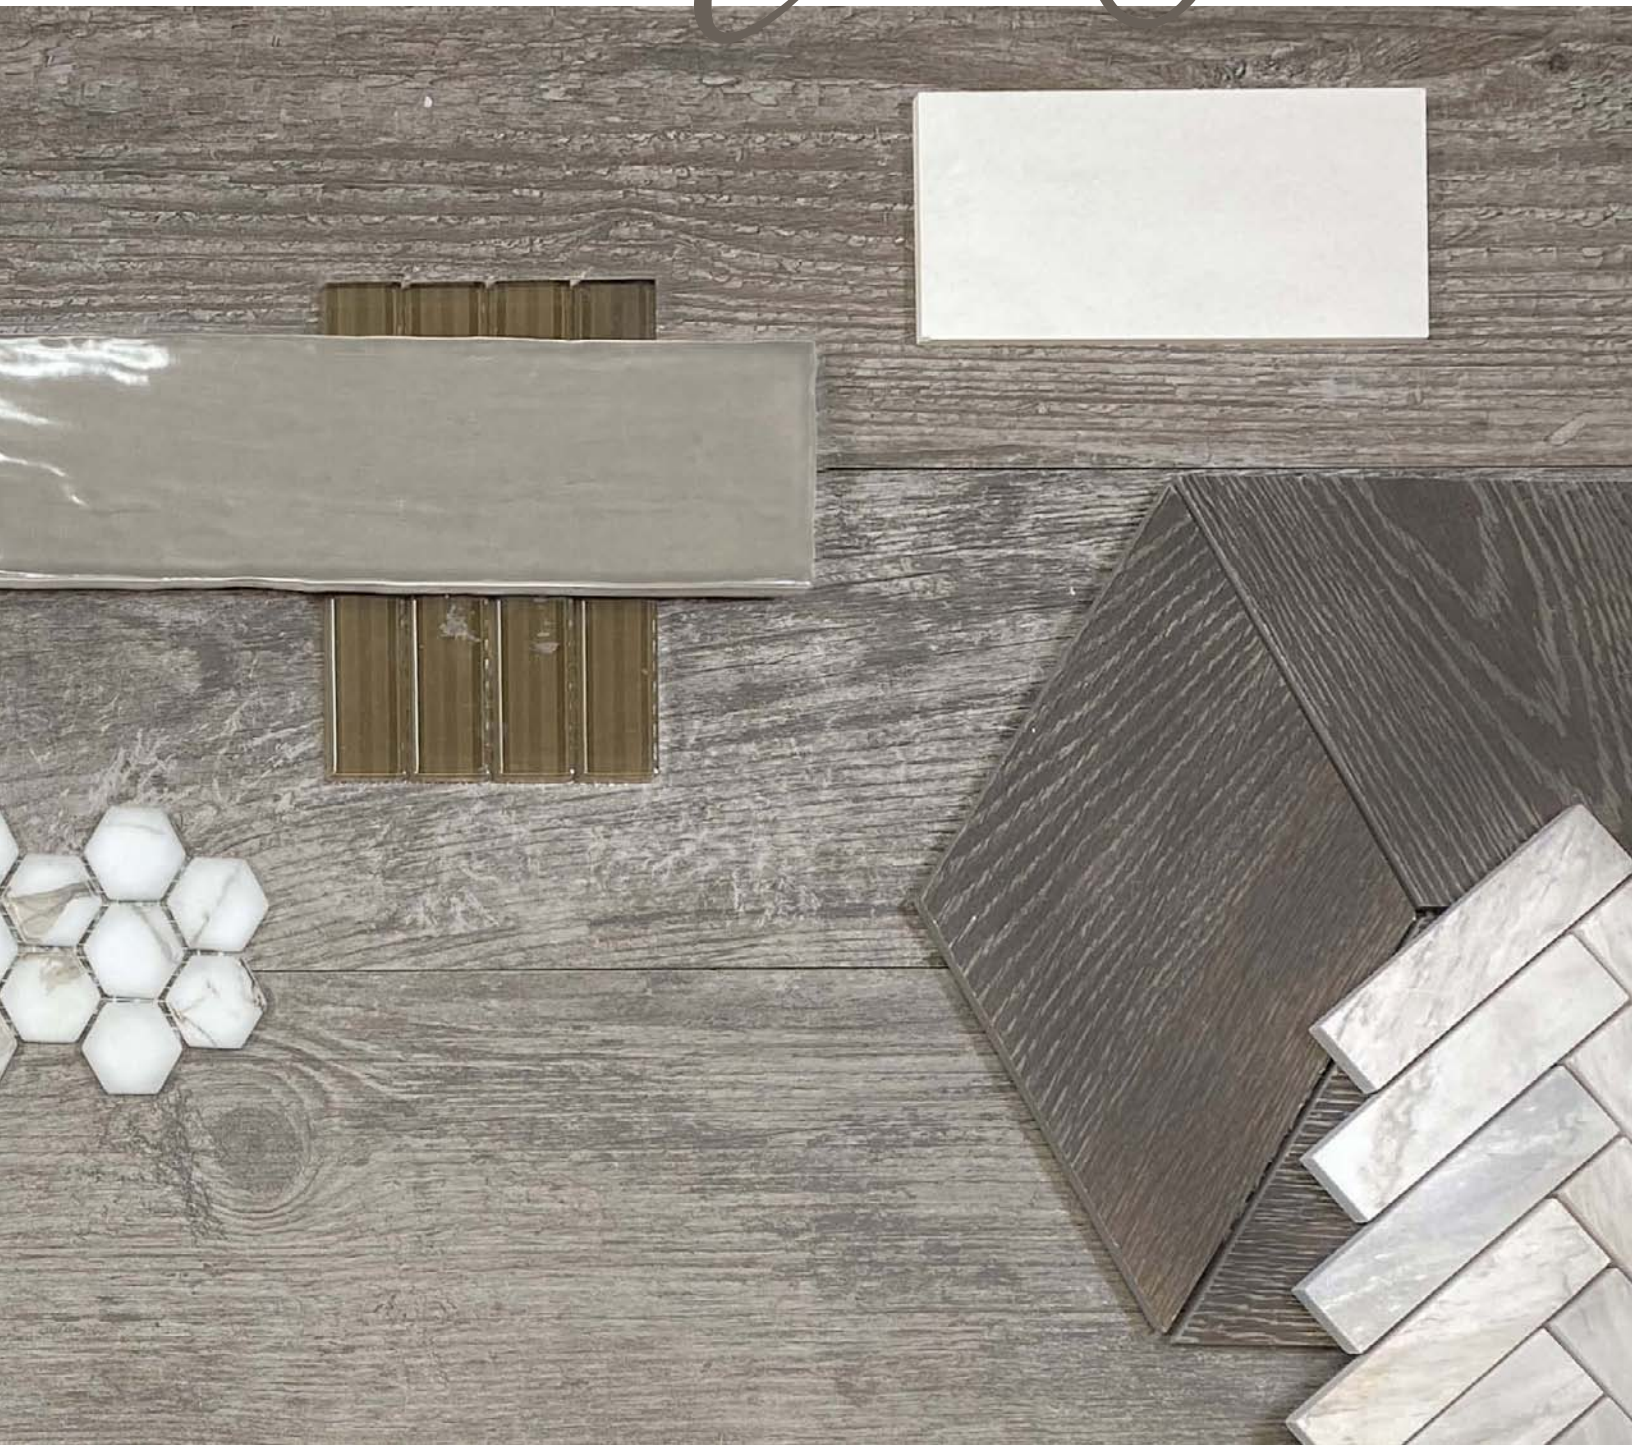

Grey

DESIGNING WITH

Person

DESIGNING WITH

Black

refined

A MODERN TAKE ON
TRADITIONAL WOOD WITH
SUBTLE GRAINING.

SLEIGH CREEK™ (TOP)
LANDAU | 8" Hexagon floor