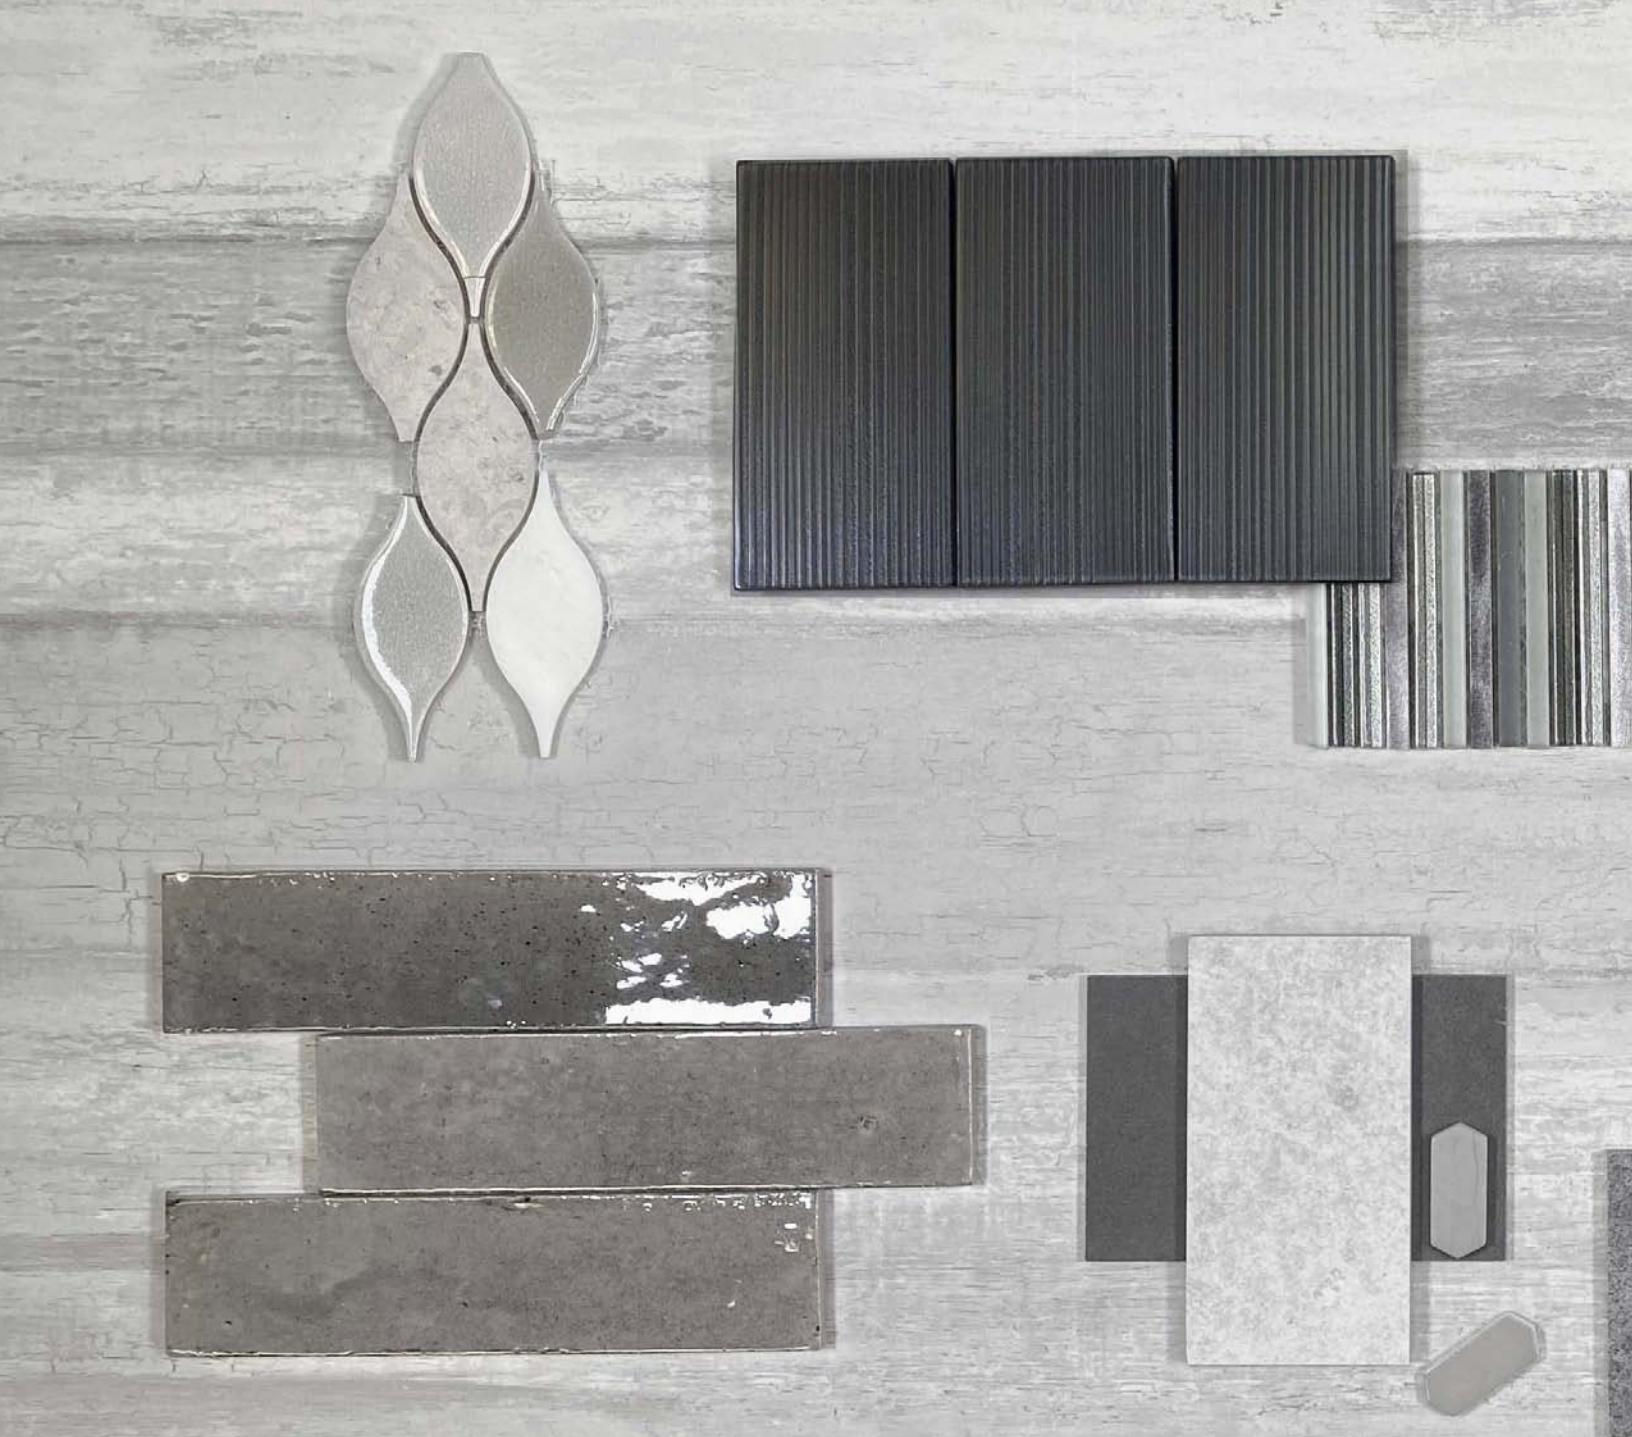

Grey

DESIGNING WITH

Person

DESIGNING WITH

Black

refined

A MODERN TAKE ON
TRADITIONAL WOOD WITH
SUBTLE GRAINING.

SLEIGH CREEK™ (TOP)
LANDAU | 8" Hexagon floor