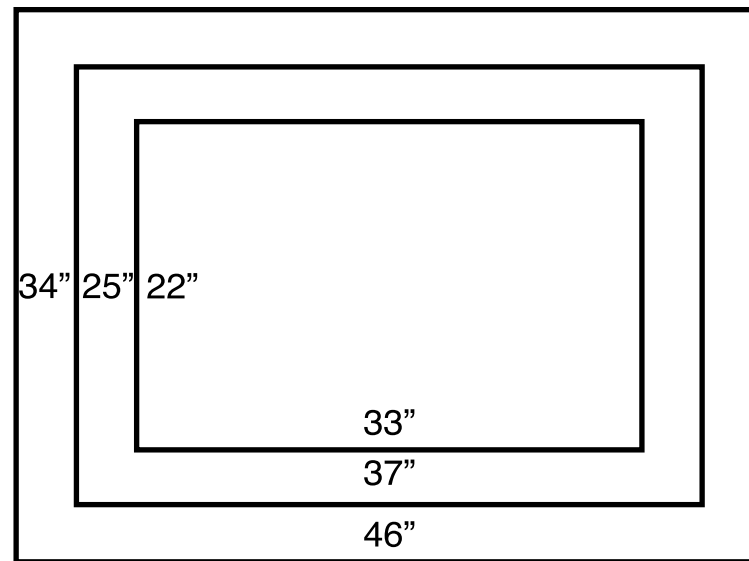

FRAME SIZES |

Maps

Large	46" x 34"	13 lbs
Medium	37" x 25"	8 lbs
Small	33" x 22"	5 lbs

XL 66" x 48"

EVERY PIECE IS A WORK OF ART

You'll find Winding Hills Designs workshops nestled in the foothills of the Colorado Mountains.