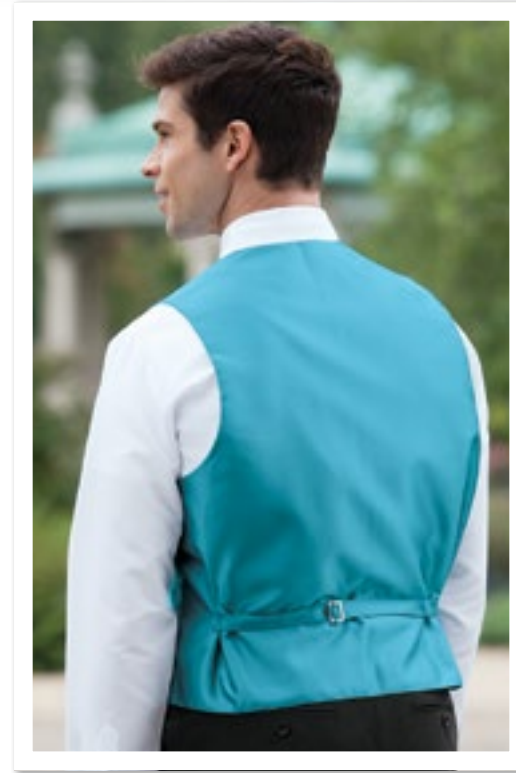

EXPRESSIONS

Fullback Vests, Ties & Pocket Squares