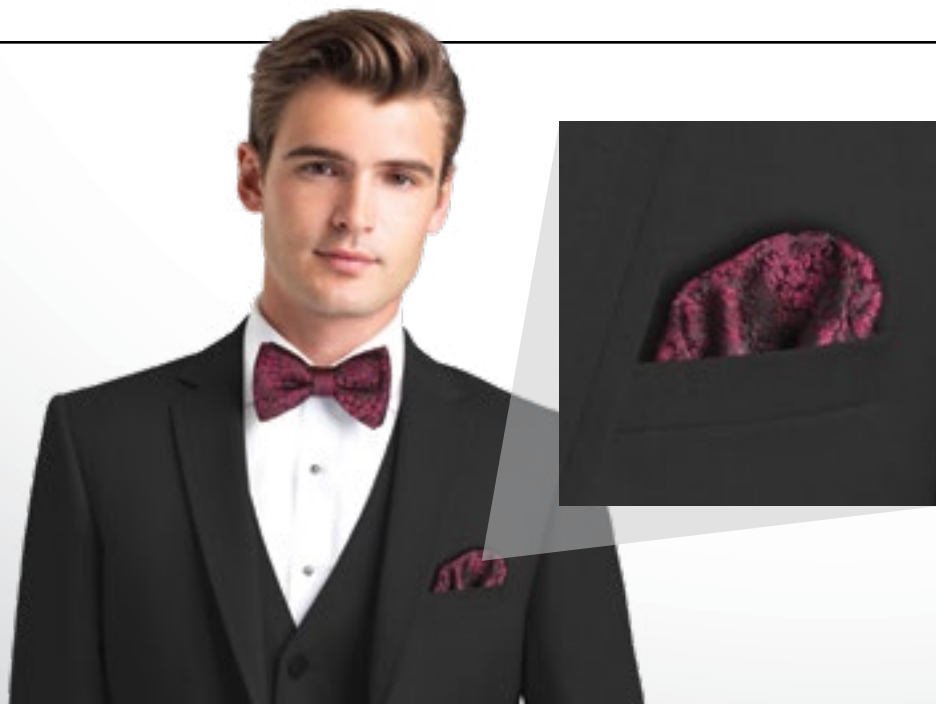

Complete your look with a... **POCKET SQUARE!**

All of our ties and vests have a matching pocket square to add a splash of color.

Mix and match pocket squares to create the perfect color combination for your look.

Pocket Square Purchase Price: