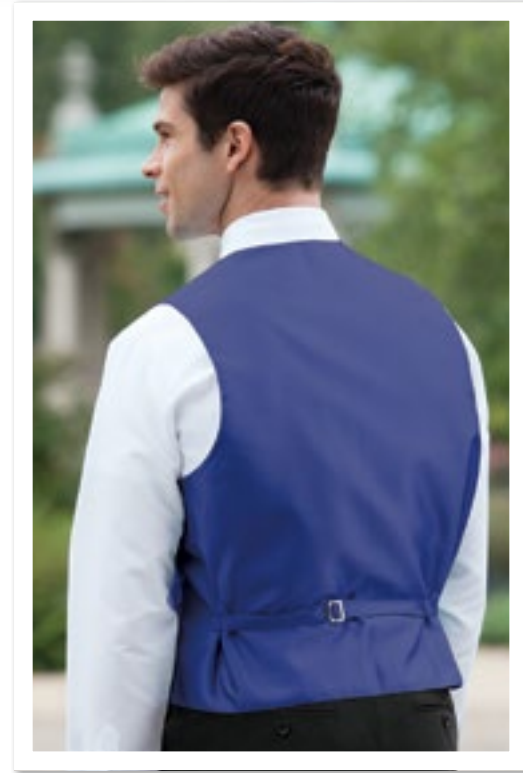

EXPRESSIONS

Fullback Vests, Ties
& Pocket Squares

TURN THE PAGE to view
Expressions Vest Colors
and Swatches! ▶

Each Expressions Vest features
a coordinating colored back!

Nude

Solid Windsor Tie Pkt Sq
WWNU PWNU

Striped Windsor Tie
WXNU

Bow Tie Vest
BXNU EXNU

Dark Coral

Solid Windsor Tie Pkt Sq
WWDC PWDC

Striped Windsor Tie
WXDC

Bow Tie Vest
BXDC EXDC

Bellini

Solid Windsor Tie Pkt Sq
WWBE PWBE

Striped Windsor Tie
WXBE

Bow Tie Vest
BXBE EXBE