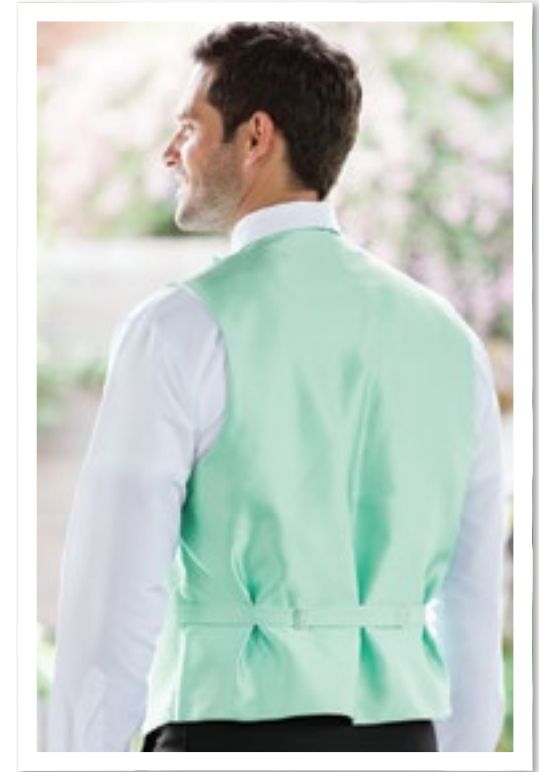

stephengeoffrey

HERRINGBONE

Fullback Vests, Ties
& Pocket Squares

Each Herringbone Vest features
a coordinating colored back!

Sunbeam			
	Solid Windsor Tie WKSU	Pkt Sq PKSU	Striped Windsor Tie WRSU
			Bow Tie BRSU
			Vest HRSU
Gold			
	Solid Windsor Tie WKGO	Pkt Sq PKGO	Striped Windsor Tie WRGO
			Bow Tie BRGO
			Vest HRGO

TURN THE PAGE to view
additional Herringbone Vest
Colors and Swatches! ▶