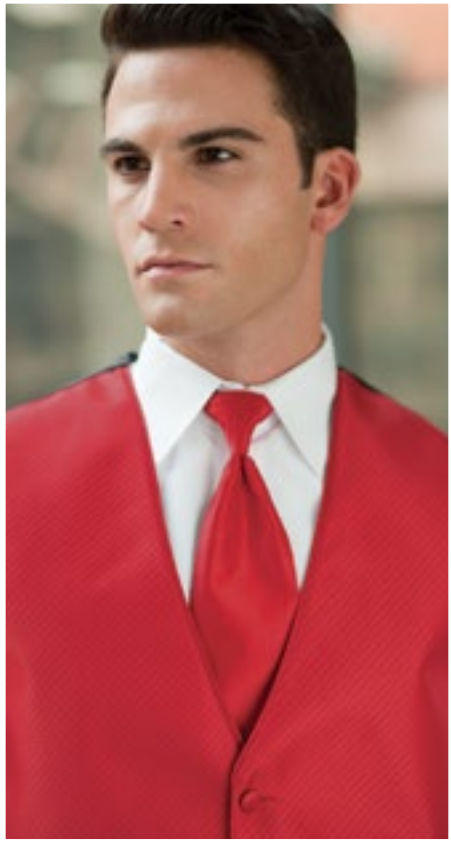

Solid Windsor Tie