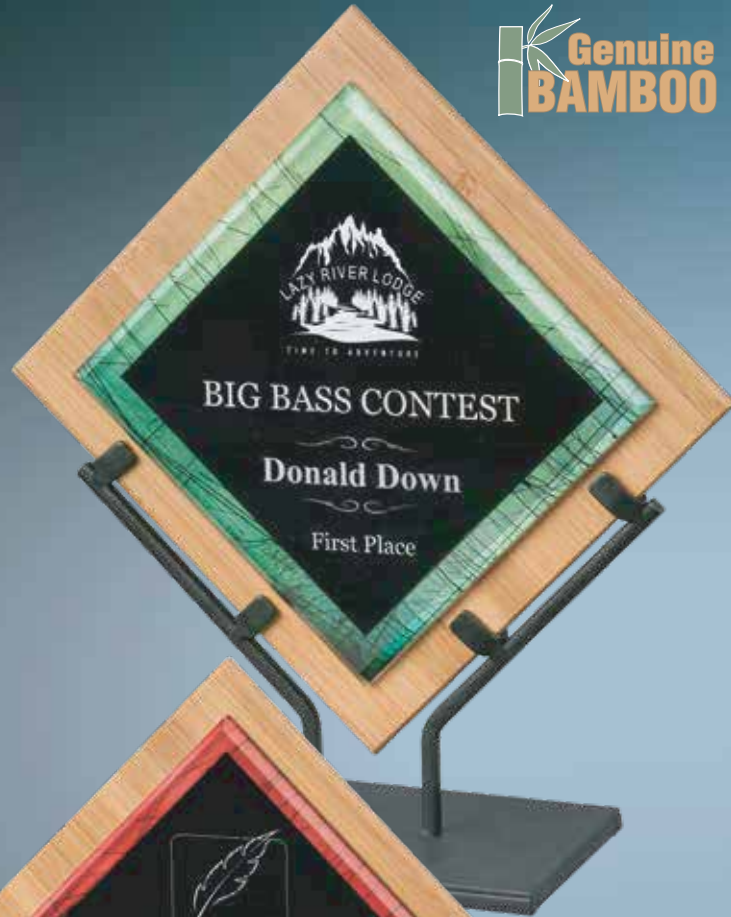

Galaxy Acrylic/Bamboo Plaques with Stand

Galaxy Acrylic/Bamboo Plaques feature a combination of Galaxy Acrylic and Genuine Bamboo and include an iron stand.

Case Qty: 6

VPX811WHBBL - 10" $105
VPX811WHCBL - 12" $115
VPX811WHDBL - 14 1/4" $125
Blue

VPX811WHBGN - 10" $105
VPX811WHCGN - 12" $115
VPX811WHDGN - 14 1/4" $125
Green

VPX811WHBRD - 10" $105
VPX811WHCRD - 12" $115
VPX811WHDRD - 14 1/4" $125
Red