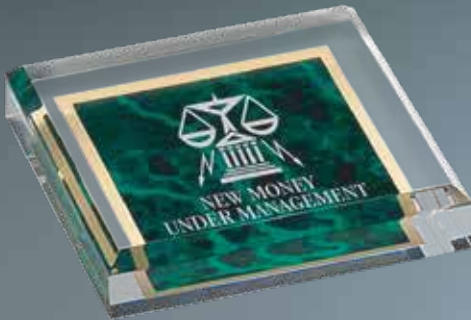

APW44GM $43
Green Marble