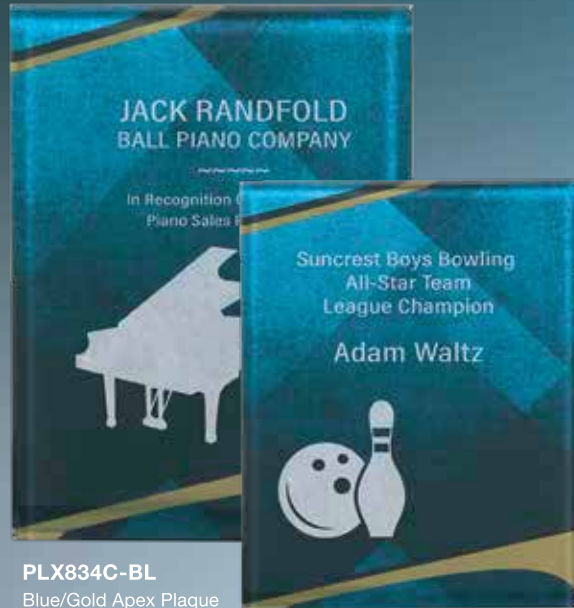

## Acrylic Plaques & Stand-Up

Acrylic Plaques are 3/8" thick and include a self-adhesive plaque hanger. Acrylic Stand-Up is 1" thick.

Case Qty: 6

**PLX834C-BK**  
Black/Silver Apex Plaque  
Size: 8 3/4" x 11 3/4"  
\$110

**PLX834B-BK**  
Black/Silver Apex Plaque \$95  
Size: 7 3/4" x 9 3/4"

**PLX834C-BL**  
Blue/Gold Apex Plaque  
Size: 8 3/4" x 11 3/4"  
\$110

**PLX834B-BL**  
Blue/Gold Apex Plaque \$95  
Size: 7 3/4" x 9 3/4"