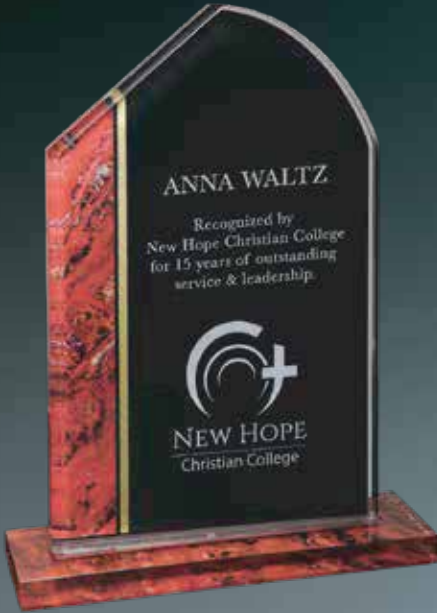

Victory® Tuscany Acrylic Stand-Ups

Acrylic Stand-Ups are 3/8" thick.

Case Qty: 6

VPX820C-RD

Red
Size: 6 1/4" x 8 3/4"
$85