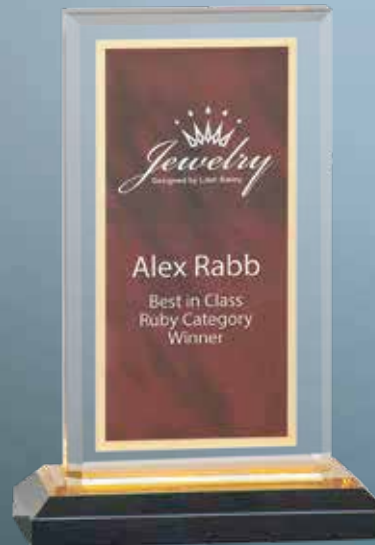

iMP651RD Size: 6 1/2" $63
iMP751RD Size: 7 1/2" $68
Red/Gold Royal