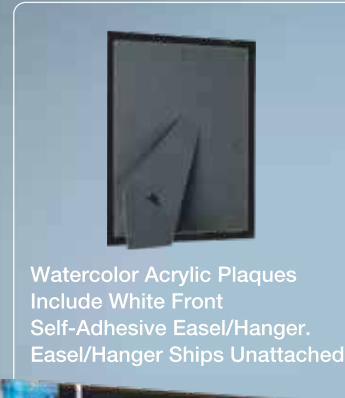

Watercolor Acrylics

Watercolor Acrylics are individually boxed. Acrylic is shipped unattached.

Case Qty: 6