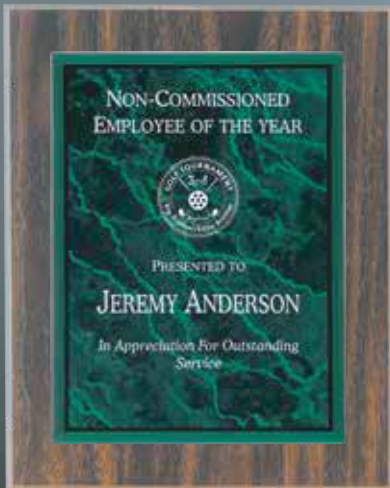

CPP5GM Size: 5" x 7" $41
CPP6GM Size: 6" x 8" $51
CPP7GM Size: 7" x 10" $61
Green Marble