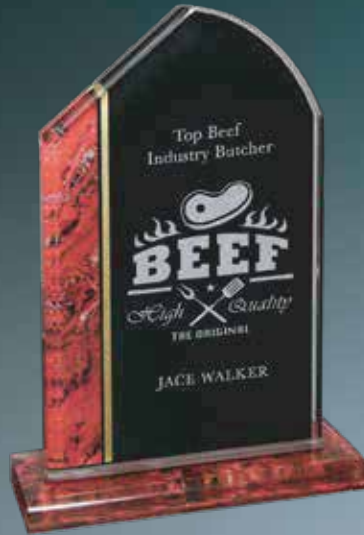

## Victory® Tuscany Acrylic Stand-Ups

Acrylic Stand-Ups are 3/8" thick.

Case Qty: 6

**VPX820C-RD**

Red  
Size: 6 1/4" x 8 3/4"  
\$85

**VPX820B-RD**

Red  
Size: 5" x 7 3/4"  
\$75

**VPX820C-WH**