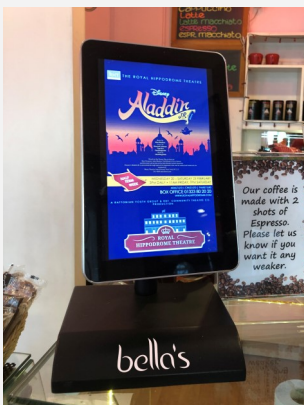

Eastbourne's Biggest Digital Screen Network **10 Screens • All Prime Sites** including TIC Video Wall

Eastbourne Station • Shopping Centres • Seafront
Tourist Information Centres • Cafés

4 weeks - £349

Perfect for Video and Still content

2 Weeks - £250

info@mediaattention.co.uk

07871 881653

MEDIA ATTENTION

Terms and conditions: All marketing bookings are subject to availability.

If payment is being made directly to Media Attention Events Ltd, bookings are not confirmed until full payment is received. No refunds will be given once bookings are confirmed.