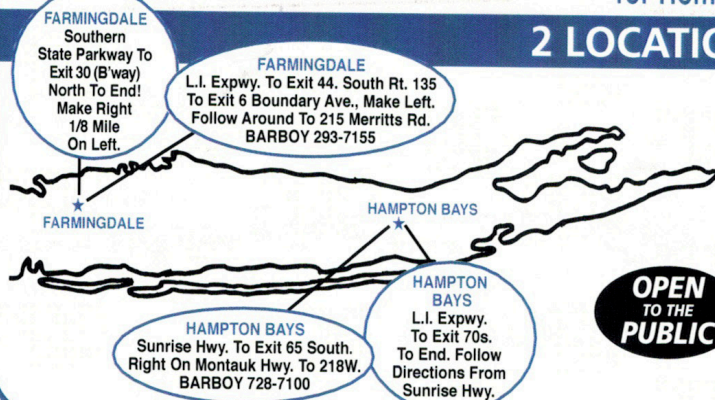

**OPEN
TO THE
PUBLIC**

Farmingdale

250 Merritts Road

(516) 293-7155 • Fax (516) 293-7984

Hampton Bays

218 W. Montauk Hwy.

(631) 728-7100 • Fax (631) 728-7103