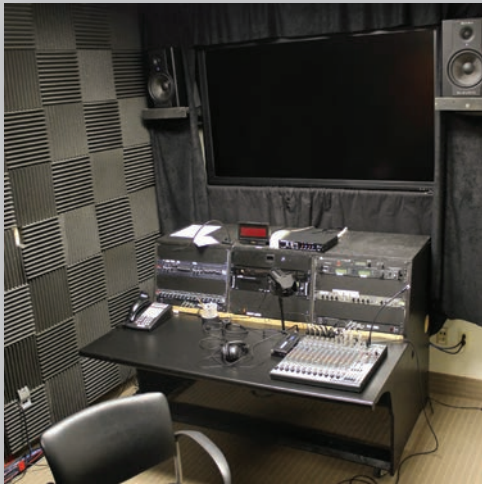

*KBN Studios is an independent, state-of-the-art, full service HD television studio with 3,500 square feet of space. A true turnkey operation, we provide everything from a 70 x 50 stage and 800 amp lighting grid to a 60 x 30 green screen and 100 lighting instruments.*

*Our generously equipped production facility also includes a fully functional kitchen, studio control room, edit suites, green room and talent prep rooms with hair, makeup and salon amenities.*

2801 Wilmington Road  
New Castle, PA 16105  
[www.kbnstudios.com](http://www.kbnstudios.com)  
[info@kbnstudios.com](mailto:info@kbnstudios.com)

### *Our studio is equipped with;*

- *3 JVC 250HD cameras w/camera control units in studio setup. Cameras capable of 1080i, 720p or 480i at 60/30/24 frames.*
- *1 Electronic News Gathering -ENG camera*
- *20 Ft Staunton Jib with remote head*
- *2 Teleprompters*
- *Ross 1.5 ME Multi-format digital HD switcher*
- *Panasonic HD-SDI Master Recorder w/ 8 Channels of digital audio*
- *Behrenger 12 channel audio mixer*
- *2 Teleprompters*
- *100,000 watts quartz Altman lights*
- *Expression 3 controller*
- *5 Wireless Mics*
- *Wired telex intercoms*
- *Final Cut Pro V6 suite*
- *Adobe Creative Suite 3*