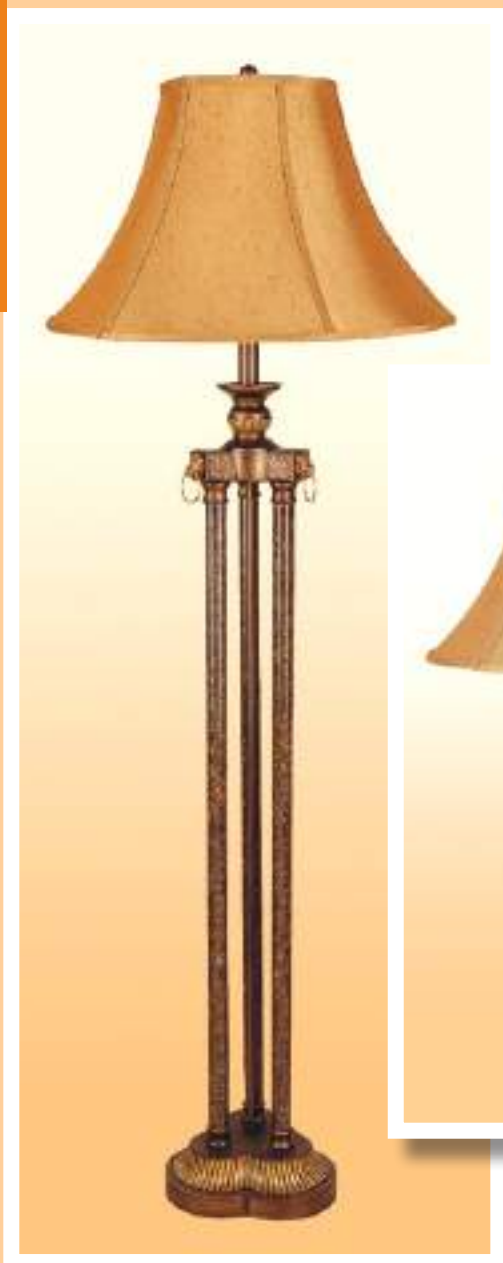

7060
(Pack: 2)