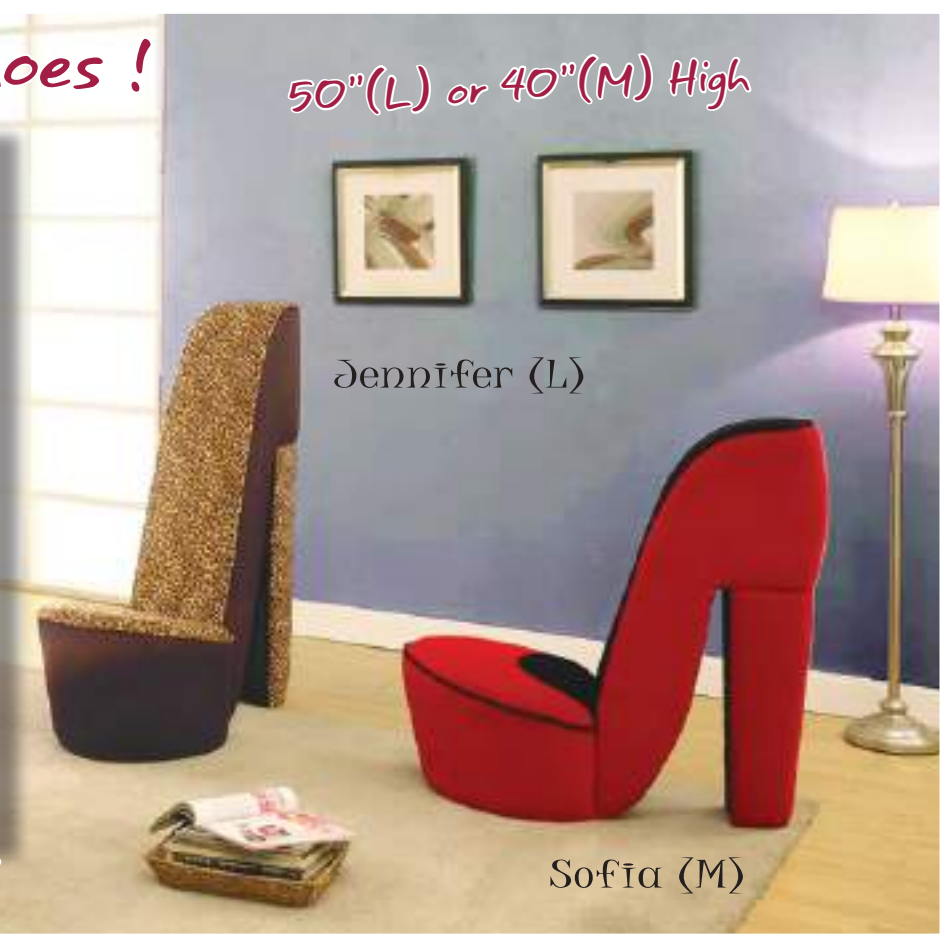

Penelope  
# 84491

Designer Shoes !

50"(L) or 40"(M) High

Miley (L)

Jennifer (L)

Sofia (M)

Home Accents !

A Collection of Accent Shoe Chairs Featuring Designers Fabrics and Velvets in Different Colors. All Styles Available in Large and Medium Sizes to Spruce Up Your Home.