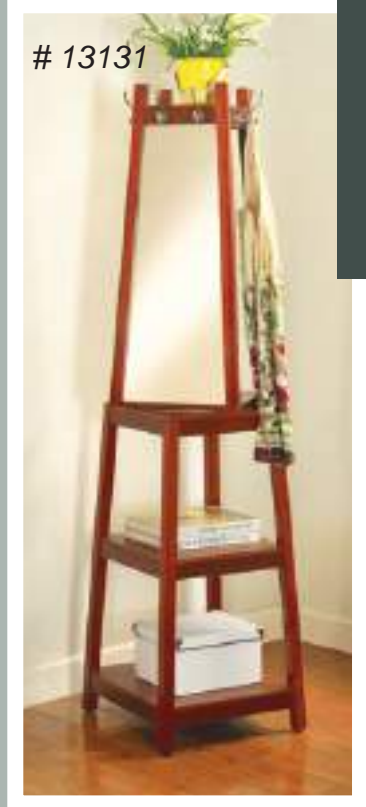

# 12005

**Demure**

Rectangular Wood Cheval Mirror, In Black or White. (12"x16"x59"H)