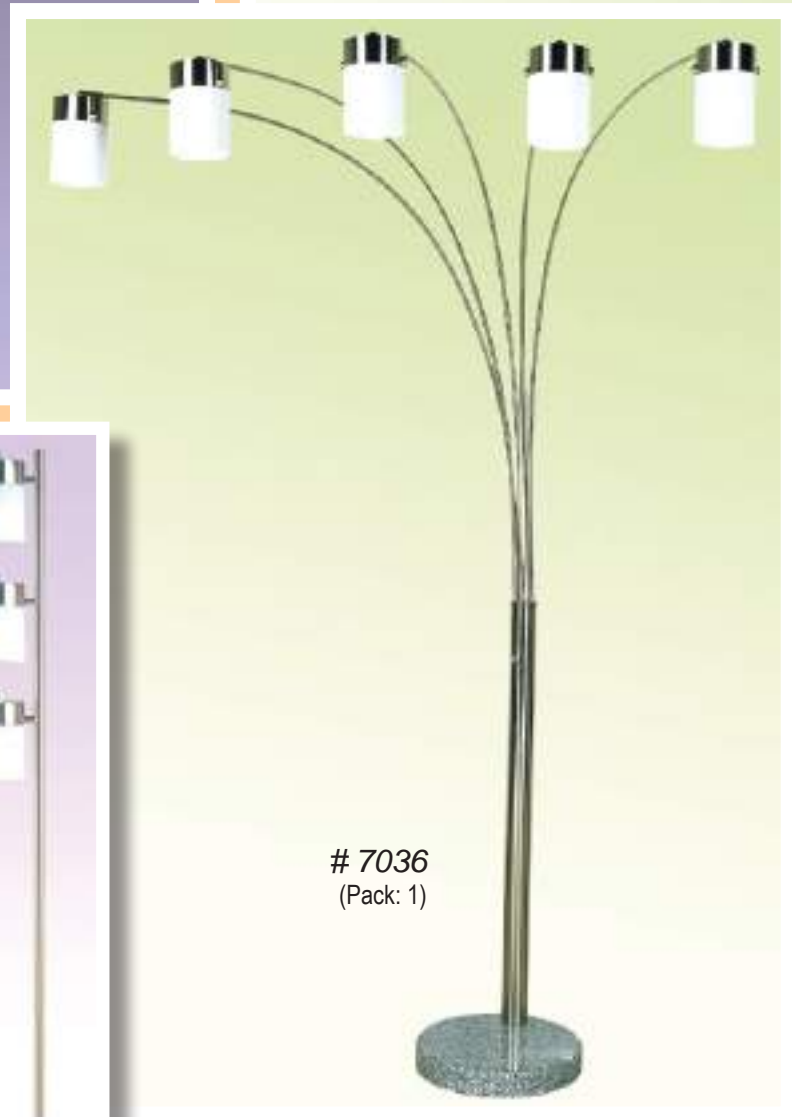

7036
(Pack: 1)

Tribeca

Modern 81"H. Floor Lamp. Featuring Three Adjustable Canopies and Solid Marble Base ~ in Nickel Finish.