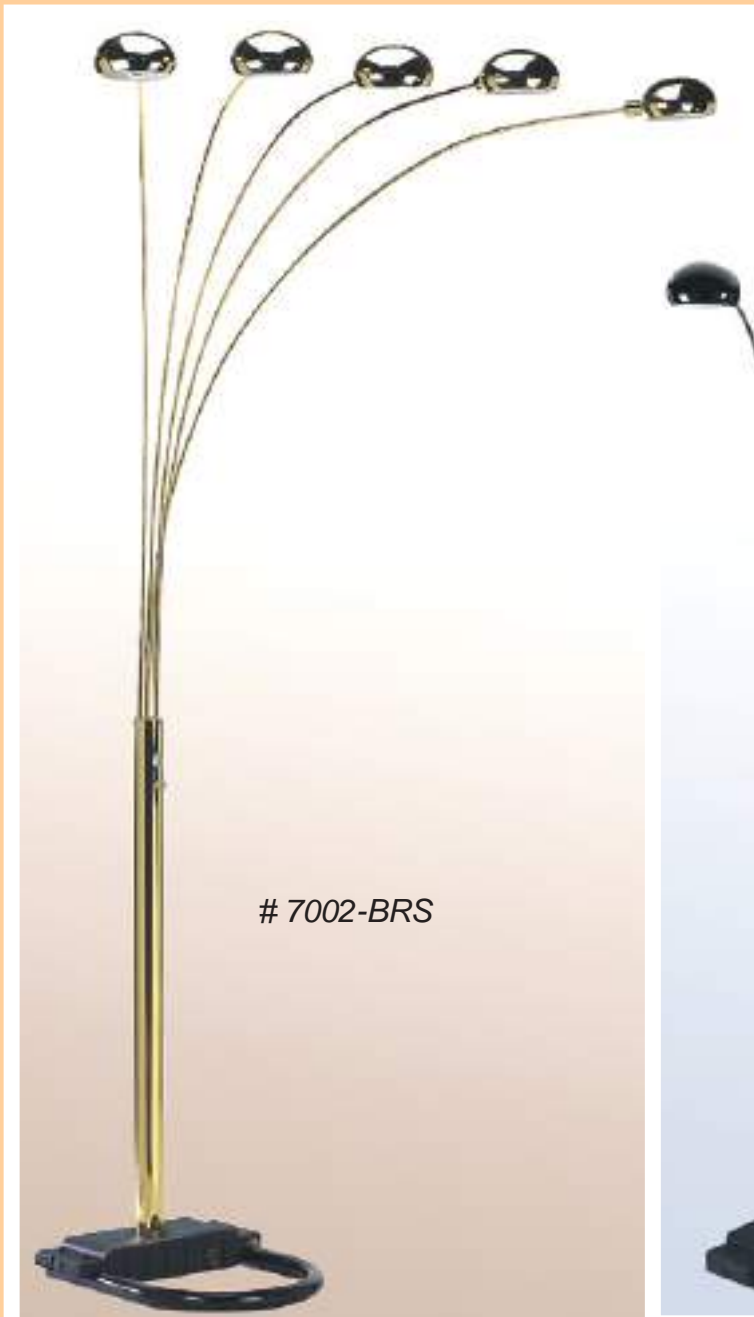

Globula

30"H. Table Lamp with "Mercury Droplets" Base.

Nano

30"H. Table Lamp with Steel Sphere and Sleek Color Body, in Black and Brushed-Silver..

Mantis

Contemporary 24"H. Table Lamps Featuring Cantilever Shades with Chrome Finish Posts and Glossy Black Bases.

7002-BRS

Spider

84"H Arch Floor Lamp with Shades, in Brass or Black Finish.