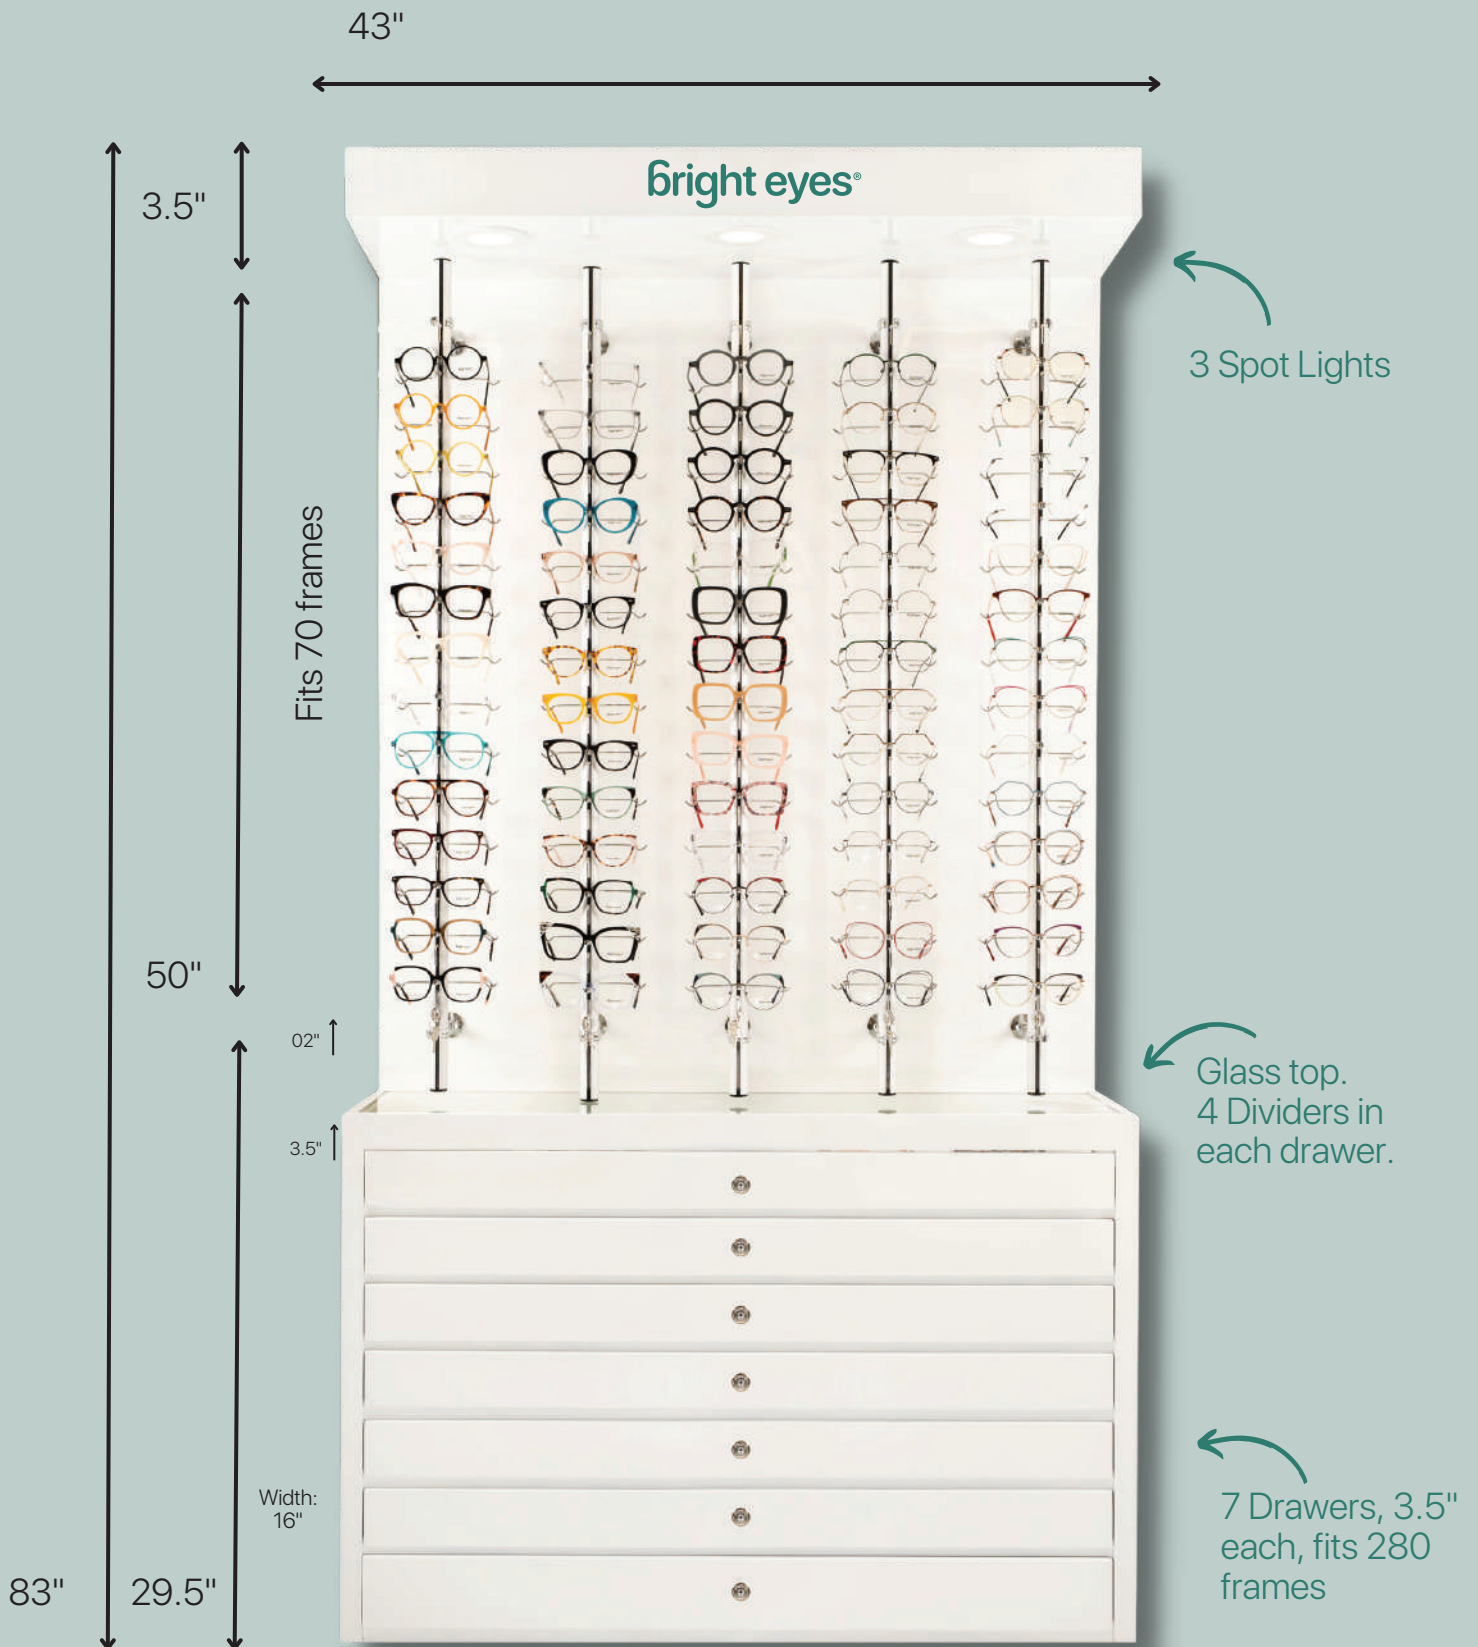

W353

W354

THE
VERITER
COLLECTION

SIZES: 50-20-140

V351

V352

V353

THE
ORDYTH
COLLECTION

THE
EASTINE
COLLECTION

SIZES: 43-16-128

EA351

EA352

EA353

THE
ARISTER
COLLECTION

SIZES: 46-18-140

AR351

AR352

AR353

AR354

THE
CHEELT
COLLECTION

SIZES: 44-16-120

CH351

CH352

CH353

CH354

That's how we look.

Bright eyes®

1347 488 4275 | info@vistavisiononline.net | www.vistavisiononline.com