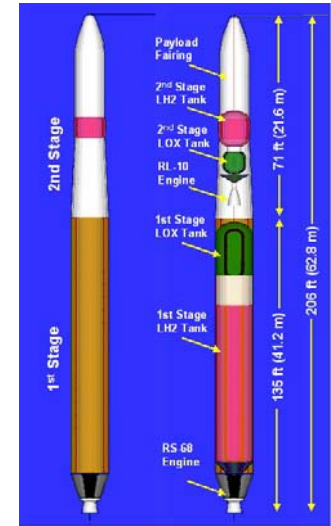

Dr. Ajay Kothari, President

Dr. Christopher Tarpley, Division Head

SpaceSIDE

Components

Solid

Hybrid

Reusables

- SpaceSIDE© is software that allows the user to design, size and properly “close” many Space Access options
- SpaceSIDE is an application of Astrox’s Proprietary software SIDE© (System Integrated Design Environment) to space vehicles
- More than 50 systems comprised of different propellants and Reusable, Expendable and Hybrid TSTO and MSTO options currently available
- More than 25 OTS and research rockets are available for inclusion in RLV and expendable rocket systems
- All geometries (IGES and Rhino format) are available for further design and CFD analysis as needed

Delta IV Medium

Important Capability of SpaceSIDE is that the vehicles can be sized until properly “closed” in less than one day

AstroX Corporation:

www.astrox.com

Phone: 301-948-4646

Email: sales@astrox.com