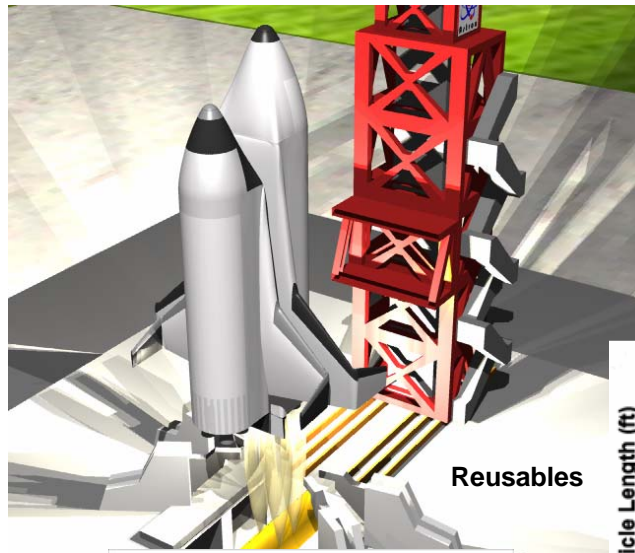

•Inward turning, 2D and Outward turning geometries available

•All geometries (IGES and Rhino format) are available for further design and CFD analysis as needed

Important Capability of HySIDE is that the vehicles can be sized until properly “closed” in less than one day

Dr. Ajay Kothari, President

Dr. Christopher Tarpley, Division Head

SpaceSIDE

Components

Solid

Hybrid

Reusables

- SpaceSIDE© is software that allows the user to design, size and properly “close” many Space Access options
- SpaceSIDE is an application of Astrox’s Proprietary software SIDE© (System Integrated Design Environment) to space vehicles
- More than 50 systems comprised of different propellants and Reusable, Expendable and Hybrid TSTO and MSTO options currently available
- More than 25 OTS and research rockets are available for inclusion in RLV and expendable rocket systems
- All geometries (IGES and Rhino format) are available for further design and CFD analysis as needed

Delta IV Medium

Important Capability of SpaceSIDE is that the vehicles can be sized until properly “closed” in less than one day

AstroX Corporation:

www.astrox.com

Phone: 301-948-4646

Email: sales@astrox.com