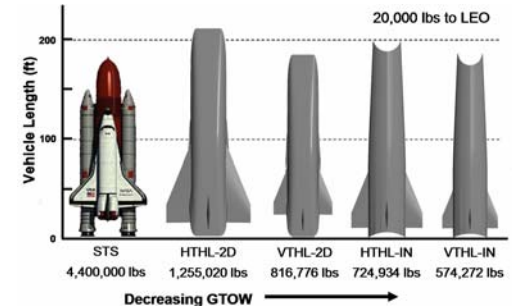

Astrox Corporation:

www.astrox.com

Phone: 301-948-4646

Email: sales@astrox.com

Dr. Ajay Kothari, President

Dr. Christopher Tarpley, Division Head