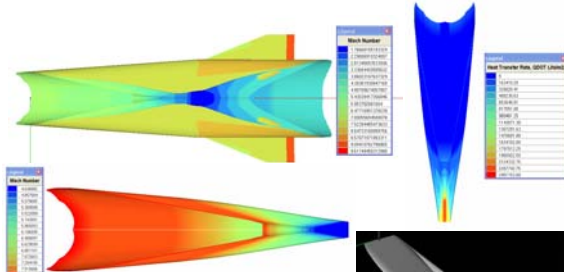

HySIDE

Outward 2D Inward

•HySIDE© is software that allows the user to design, size and properly “close” many Hypersonic Airbreathing vehicle systems

•HySIDE is an application of Astrox’s Proprietary software SIDE© (System Integrated Design Environment) to hypersonic vehicles

•More than 100 systems comprised of different propellants and SSTO and TSTO options for HTHL or VTHL systems currently available

•TSTO options include all airbreather as well as rocket/airbreather option

•Inward turning, 2D and Outward turning geometries available

•All geometries (IGES and Rhino format) are available for further design and CFD analysis as needed

Important Capability of HySIDE is that the vehicles can be sized until properly “closed” in less than one day