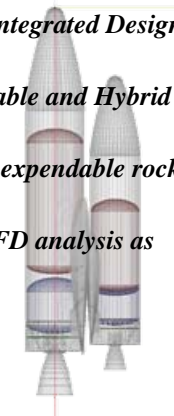

Dr. Ajay Kothari, President

Dr. Christopher Tarpley, Division Head

SpaceSIDE

Components

Solid

Hybrid

Reusables

- SpaceSIDE© is software that allows the user to design, size and properly “close” many Space Access options
- SpaceSIDE is an application of Astrox’s Proprietary software SIDE© (System Integrated Design Environment) to space vehicles
- More than 50 systems comprised of different propellants and Reusable, Expendable and Hybrid TSTO and MSTO options currently available
- More than 25 OTS and research rockets are available for inclusion in RLV and expendable rocket systems
- All geometries (IGES and Rhino format) are available for further design and CFD analysis as needed