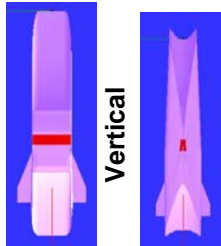

Horizontal

Vertical