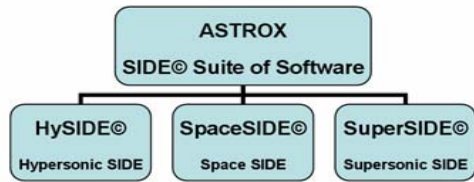

•More than 100 systems comprised of different propellants and SSTO and TSTO options for HTHL or VTHL systems currently available

•TSTO options include all airbreather as well as rocket/airbreather option

Dr. Ajay Kothari, President

Dr. Christopher Tarpley, Division Head

SpaceSIDE

Components

Solid

Hybrid

Reusables

- SpaceSIDE© is software that allows the user to design, size and properly “close” many Space Access options
- SpaceSIDE is an application of Astrox’s Proprietary software SIDE© (System Integrated Design Environment) to space vehicles
- More than 50 systems comprised of different propellants and Reusable, Expendable and Hybrid TSTO and MSTO options currently available
- More than 25 OTS and research rockets are available for inclusion in RLV and expendable rocket systems
- All geometries (IGES and Rhino format) are available for further design and CFD analysis as needed