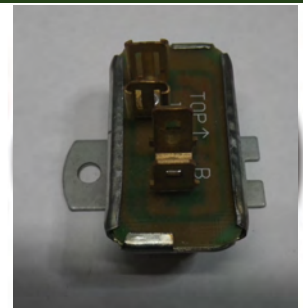

SMITHS COMMON ACCESSORIES

VOLTAGE REGULATORS

VOLTAGE REGULATORS ACCESSORIES

Part No. BR1300-01POS

Type: Electronic
DC Values: Positive

Fits: Mini

VOLTAGE REGULATORS ACCESSORIES

Part No. BR1303-20POS

Type: Electronic
DC Values: Positive

VOLTAGE REGULATORS ACCESSORIES

Part No. BR1307-00POS

Type: Electronic
DC Values: Positive

Fits: Cobra Classic

VOLTAGE REGULATORS ACCESSORIES

Part No. BR1310-00POS

Type: Electronic
DC Values: Positive

VOLTAGE REGULATORS ACCESSORIES

Part No. BR1300-01NEG

Type: Electronic
DC Values: Negative

Fits: Mini

VOLTAGE REGULATORS ACCESSORIES

Part No. BR1303-20NEG

Type: Electronic
DC Values: Negative

VOLTAGE REGULATORS ACCESSORIES

Part No. BR1307-00NEG

Type: Electronic
DC Values: Negative

Fits: Cobra Classic

VOLTAGE REGULATORS ACCESSORIES

Part No. BR1308-00NEG

Type: Electronic
DC Values: Negative

VOLTAGE REGULATORS ACCESSORIES

Part No. BR1310-00NEG