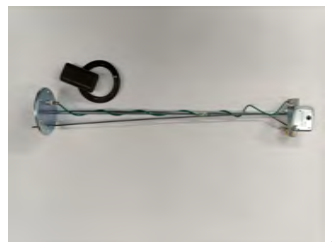

Range: 250 - 20 ohm
Size: 5 Hole
Terminal: Blade

Fits: International
Earth Return

Representative Image

FUEL SENDERS

ACCESSORIES

Part No. TA9050-100

Range: 3 - 80 ohm
Size: 5 Hole
Terminal: Blade

Fits: International
Earth Return
Top Mount

Representative Image

FUEL SENDERS

ACCESSORIES

Part No. TA9110-000

Range: 10 - 180 ohm
Size: 5 Hole
Terminal: Blade

Earth Return

FUEL SENDERS

ACCESSORIES

Part No. TBA9050-000

Range: 3-80 ohm
Size: 6 Hole

Fits: International
Adjustable Earth Return

FUEL SENDERS

ACCESSORIES

Part No. TB9006KIT

Range: 250 - 20 ohm
Size: 6 Hole
Terminal: Shrouded

Fits: International
Earth Return
Top Mount