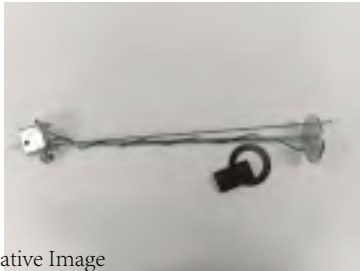

FUEL SENDERS

ACCESSORIES

Part No. TA9010-100

Range: 10 - 180 ohm
Size: 5 Hole
Terminal: M4 stud

Fits: Classics
Earth Return

Representative Image