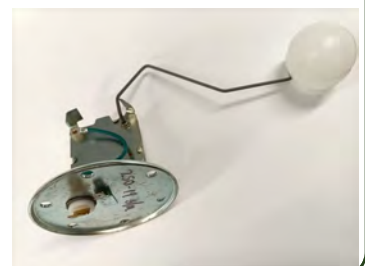

MINI FUEL SENDERS

ACCESSORIES

Part No. TB1114-034

Range: 250 - 20 Ohm
Size: 6 Hole

Fits: Mini
Earth Return
Top Mount