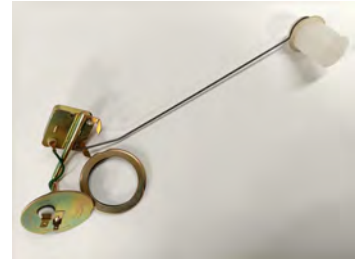

Range: 3-80 Ohm

Fits: Triumph

**MINI FUEL SENDERS****ACCESSORIES****Part No. TB1114-031W**Range: 250-20 Ohm
Size: 6 HoleFits: Mini
Earth Return
Side Mount**MINI FUEL SENDERS****ACCESSORIES****Part No. TB1114-034**Range: 250 - 20 Ohm
Size: 6 HoleFits: Mini
Earth Return
Top Mount**MINI FUEL SENDERS****ACCESSORIES****Part No. TB5532-090**

Size: 5 Hole

Fits: VW Classic
Earth Return**MINI FUEL SENDERS****ACCESSORIES****Part No. TB9022-003**

Size: 5 Hole

Fits: Aston Martin
Top Mounted

MINI FUEL SENDERS**ACCESSORIES****Part No. TBS1114-000R**

Range: 250 - 19 ohm

Size: 6 Hole

Side Mounted
Earth Return**MINI FUEL SENDERS****ACCESSORIES****Part No. TFS9915-000R**

Range: 250 - 20 Ohm

Fits: Classic
Special Side Swinger
Earth Return**OIL PRESSURE SENDERS
ARC SCALE GAUGES****OIL PRESSURE SENDERS****ACCESSORIES****Part No. PTR1000-6-10**