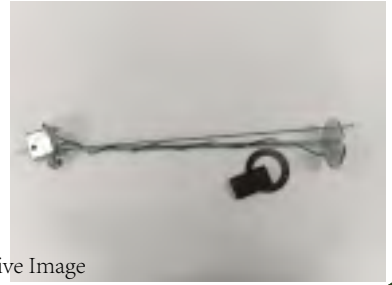

Part No. HF22000-00-084

Length: 84 inches Fixed

OIL LINE KITS ACCESSORIES

Part No. LK-2

Length: 2m Adjustable

FUEL SENDERS

FUEL SENDERS

ACCESSORIES

Part No. TA9010-000

Range: 10 - 180 ohm
Size: 5 Hole
Terminal: Blade

Fits: International
Earth Return
Top Mount

Representative Image

FUEL SENDERS

ACCESSORIES

Part No. TA9010-100

Range: 10 - 180 ohm
Size: 5 Hole
Terminal: M4 stud