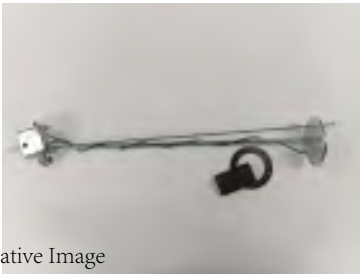

Part No. TA9010-000

Range: 10 - 180 ohm
Size: 5 Hole
Terminal: Blade

Fits: International
Earth Return
Top Mount

Representative Image

FUEL SENDERS

ACCESSORIES

Part No. TA9010-100

Range: 10 - 180 ohm
Size: 5 Hole
Terminal: M4 stud

Fits: Classics
Earth Return

Representative Image

FUEL SENDERS

ACCESSORIES

Part No. TA9030-000

Range: 240-33 ohm
Size: 5 Hole
terminal: Blade

Fits: International
Earth Return

FUEL SENDERS

ACCESSORIES

Part No. TA9030-100

Range: 250 - 20 ohm
Size: 5 Hole
Terminal: M4 stude

Fits: International
Earth Return

Representative Image

FUEL SENDERS

ACCESSORIES

Part No. TA9040-000