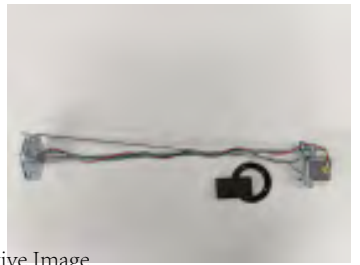

ACCESSORIES

Part No. TA9030-100

Range: 250 - 20 ohm
Size: 5 Hole
Terminal: M4 stude

Fits: International
Earth Return

Representative Image

FUEL SENDERS

ACCESSORIES

Part No. TA9040-000

Range: 250 - 20 ohm
Size: 5 Hole
Terminal: Blade

Fits: International
Earth Return

Representative Image

FUEL SENDERS

ACCESSORIES

Part No. TA9050-100

Range: 3 - 80 ohm
Size: 5 Hole
Terminal: Blade

Fits: International
Earth Return
Top Mount

Representative Image

FUEL SENDERS

ACCESSORIES

Part No. TA9110-000

Range: 10 - 180 ohm
Size: 5 Hole
Terminal: Blade

Earth Return

FUEL SENDERS

ACCESSORIES