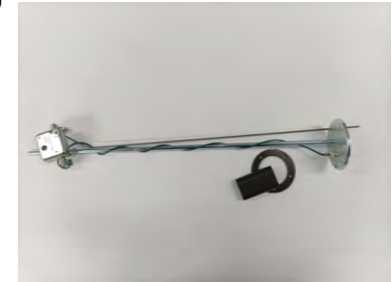

Part No. TA9010-000

Range: 10 - 180 ohm
Size: 5 Hole
Terminal: Blade

Fits: International
Earth Return
Top Mount

Representative Image

FUEL SENDERS

ACCESSORIES

Part No. TA9010-100

Range: 10 - 180 ohm
Size: 5 Hole
Terminal: M4 stud

Fits: Classics
Earth Return

Representative Image

FUEL SENDERS

ACCESSORIES

Part No. TA9030-000

Range: 240-33 ohm
Size: 5 Hole
terminal: Blade

Fits: International
Earth Return

FUEL SENDERS

ACCESSORIES

Part No. TA9030-100

Range: 250 - 20 ohm
Size: 5 Hole
Terminal: M4 stude

Fits: International
Earth Return

Representative Image

FUEL SENDERS

ACCESSORIES

Part No. TA9040-000