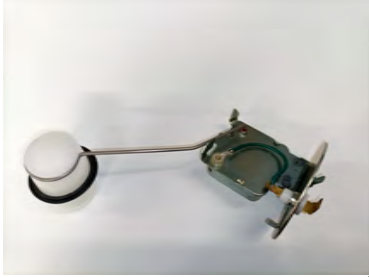

Range: 3-80 Ohm

Fits: Triumph

**MINI FUEL SENDERS****ACCESSORIES****Part No. TB1114-031W**Range: 250-20 Ohm
Size: 6 HoleFits: Mini
Earth Return
Side Mount**MINI FUEL SENDERS****ACCESSORIES****Part No. TB1114-034**Range: 250 - 20 Ohm
Size: 6 HoleFits: Mini
Earth Return
Top Mount**MINI FUEL SENDERS****ACCESSORIES****Part No. TB5532-090**

Size: 5 Hole

Fits: VW Classic
Earth Return**MINI FUEL SENDERS****ACCESSORIES****Part No. TB9022-003**

Size: 5 Hole

Fits: Aston Martin
Top Mounted

MINI FUEL SENDERS**ACCESSORIES****Part No. TBS1114-000R**

Range: 250 - 19 ohm

Size: 6 Hole

Side Mounted
Earth Return**MINI FUEL SENDERS****ACCESSORIES****Part No. TFS9915-000R**

Range: 250 - 20 Ohm

Fits: Classic
Special Side Swinger
Earth Return**OIL PRESSURE SENDERS
ARC SCALE GAUGES****OIL PRESSURE SENDERS****ACCESSORIES****Part No. PTR1000-6-10**