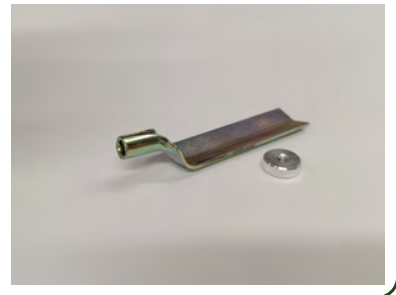

OTHER ACCESSORIES **ACCESSORIES**

Part No. _____