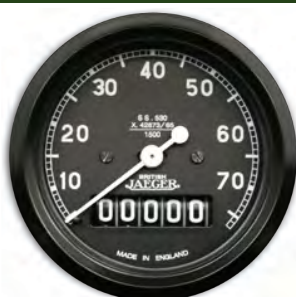

Part No. **GD1310-20B080**

Type: Mechanical
 Range: 0-100psi/ 30-100°C
 Scale: Arc
 Dia: 52mm
 Bezel: Black Full "V"
 Dial: Black
 Bulb Type: K
Fitting Instructions

SPEEDOMETER LAND ROVER

Part No. **SN3102-09**

Type: Mechanical
 Range: 0-75 MPH
 Scale: Full
 Dia: 60mm
 Bezel: Black Full "V"
 Dial: Black
 1575 turns per mile
Fitting Instructions:

SPEEDOMETER LAND ROVER

Part No. **SN3102-10**

Type: Mechanical
 Range: 0-120 KMH
 Scale: Full
 Dia: 60mm
 Bezel: Black Full
 "V" Dial: Black
 980 turns per mile
Fitting Instructions:

Representative Image

SPEEDOMETER LAND ROVER

Part No. **SN3102-11**

Type: Mechanical
 Range: 0-75 MPH
 Scale: Full
 Dia: 60mm
 Bezel: Black Full "V"
 Dial: Black
 1504 turns per mile
Fitting Instructions:

SPEEDOMETER LAND ROVER

Part No. **SN3102-12**

Type: Mechanical
 Range: 0-120 KMH
 Scale: Full
 Dia: 60mm
 Bezel: Black Full "V"
 Dial: Black
 940 turns per mile
Fitting Instructions:

Representative Image