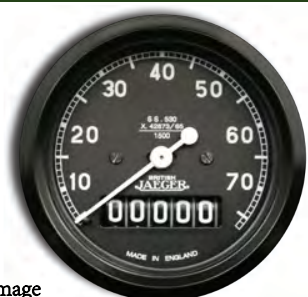

Type: Mechanical
 Range: 0-75 MPH
 Scale: Full
 Dia: 60mm
 Bezel: Black Full "V"
 Dial: Black
 1575 turns per mile
Fitting Instructions:

SPEEDOMETER LAND ROVER

Part No. **SN3102-10**

Type: Mechanical
 Range: 0-120 KMH
 Scale: Full
 Dia: 60mm
 Bezel: Black Full
 "V" Dial: Black
 980 turns per mile
Fitting Instructions:

Representative Image

SPEEDOMETER LAND ROVER

Part No. **SN3102-11**

Type: Mechanical
 Range: 0-75 MPH
 Scale: Full
 Dia: 60mm
 Bezel: Black Full "V"
 Dial: Black
 1504 turns per mile
Fitting Instructions:

SPEEDOMETER LAND ROVER

Part No. **SN3102-12**

Type: Mechanical
 Range: 0-120 KMH
 Scale: Full
 Dia: 60mm
 Bezel: Black Full "V"
 Dial: Black
 940 turns per mile
Fitting Instructions:

Representative Image