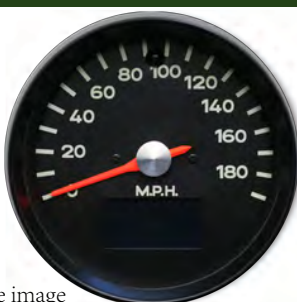

Fitting Instructions:

SPEEDOMETER

PORSCHE

Part No. **EES5-1B32-151B**

Type: Electric
Range: 0-300 KPH
Scale: Full
Dia: 100mm
Bezel: Black Full "V"
Dial: Black

Fitting Instructions:

representative image

VW Spit Screen Series 1 & 2