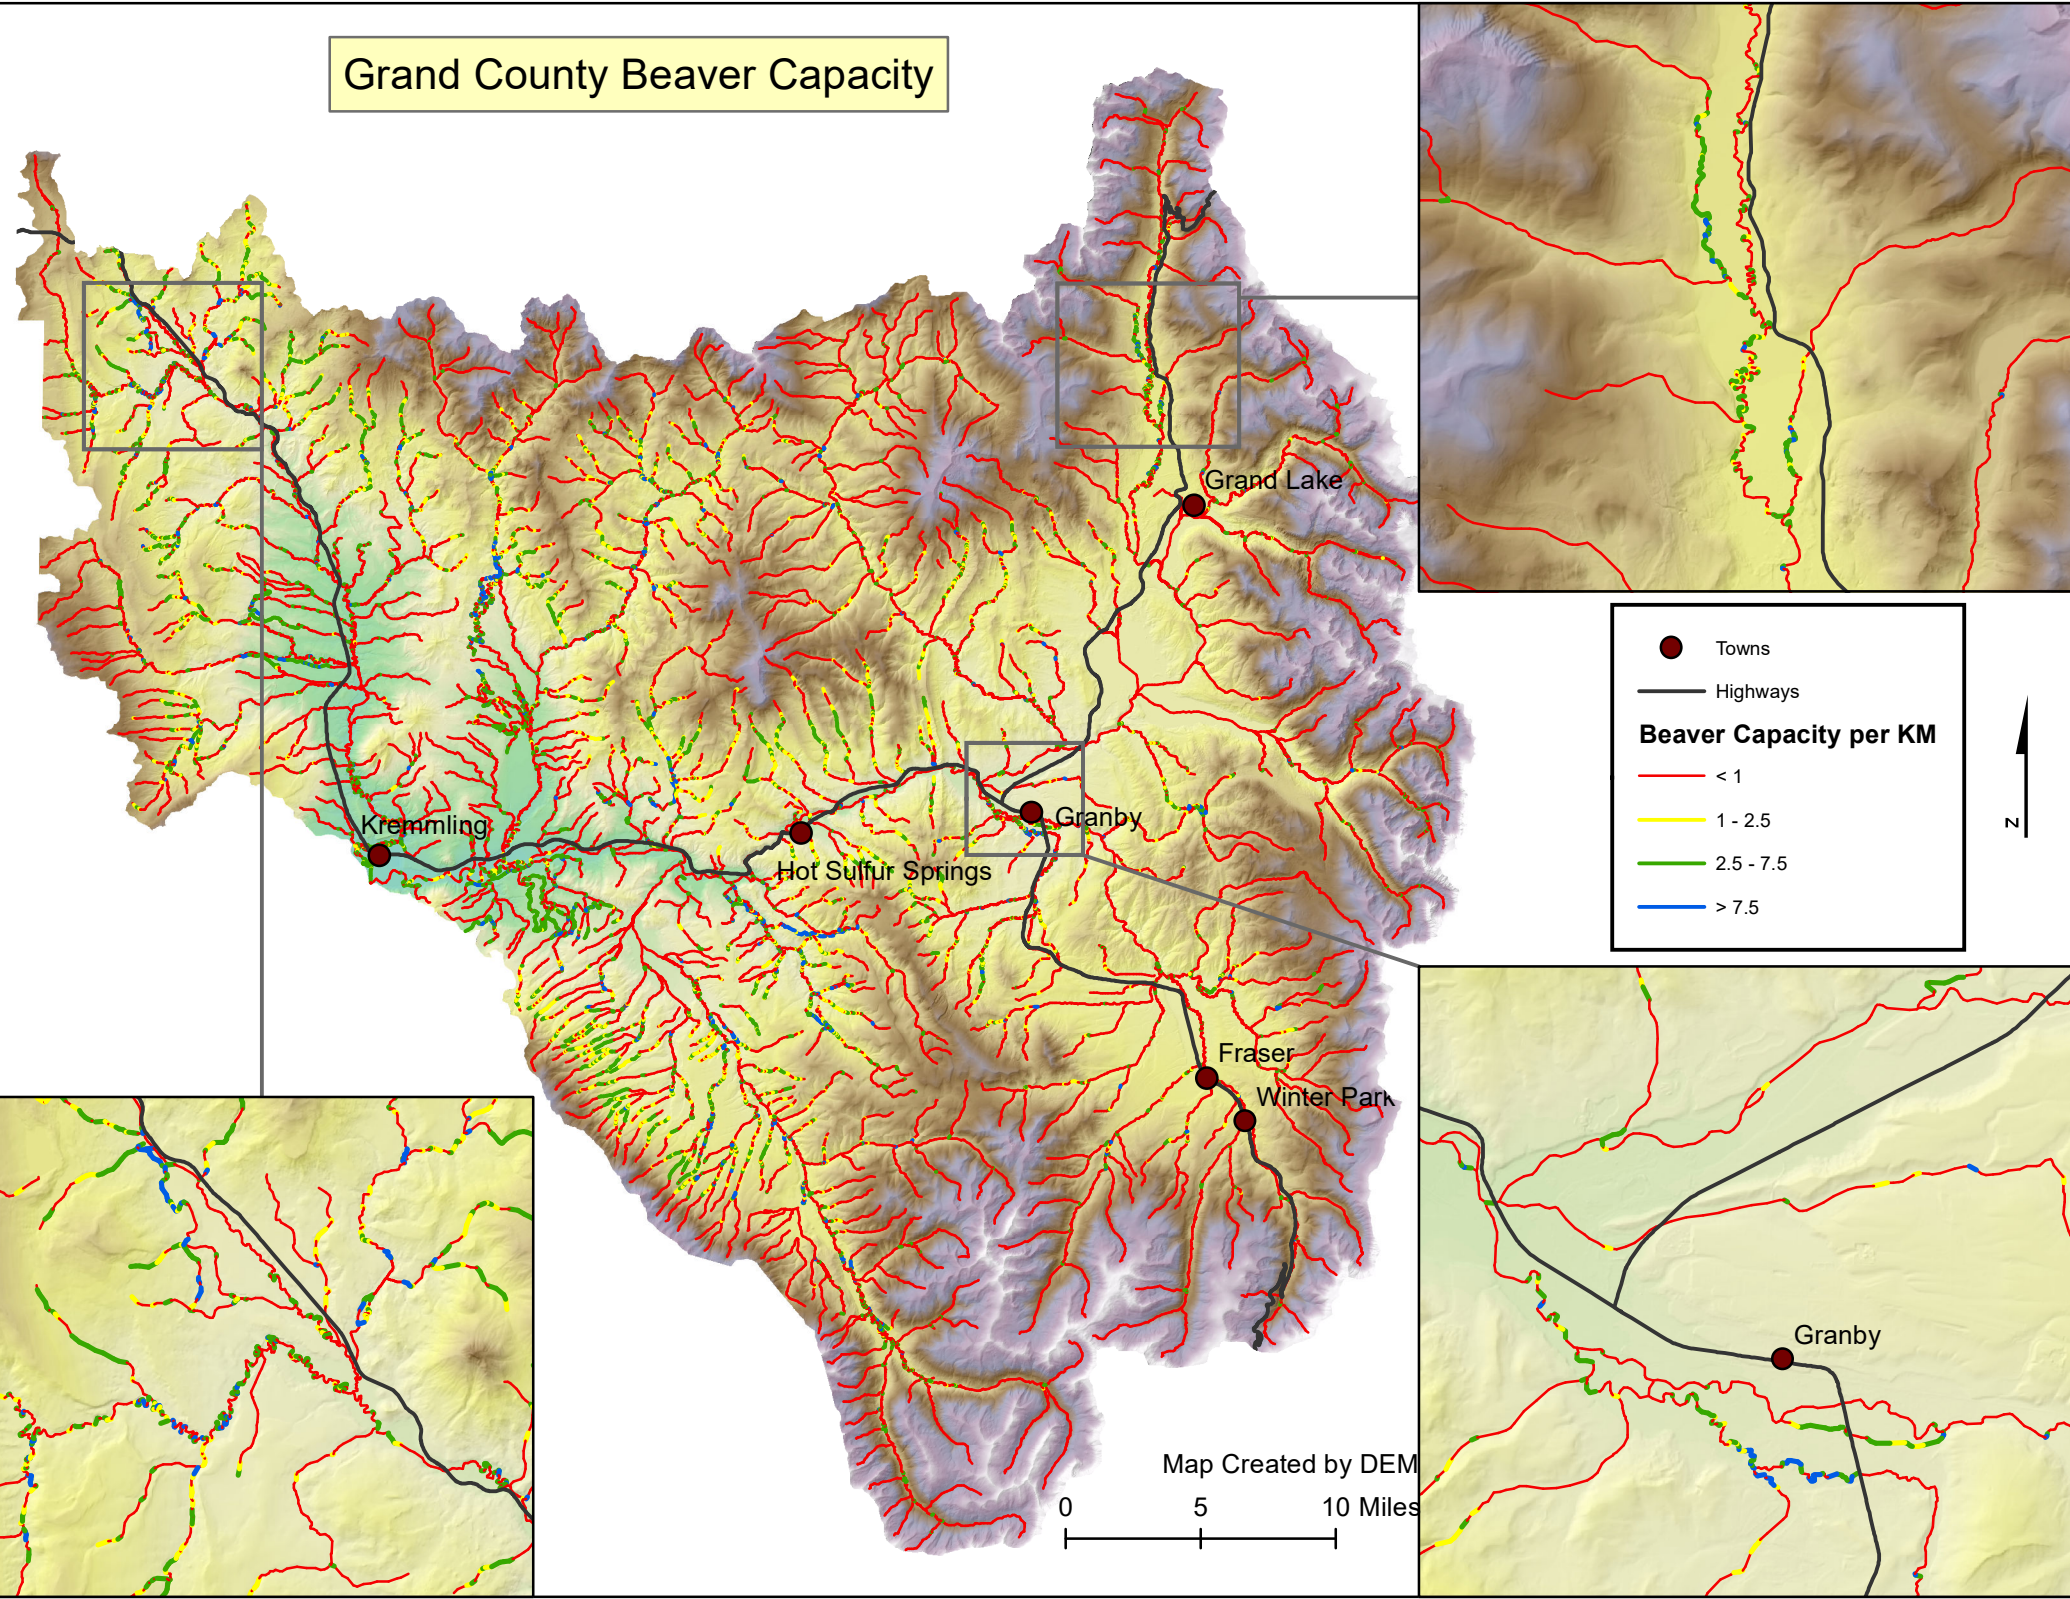

Grand County Beaver Capacity

● Towns
— Highways

Beaver Capacity per KM

- < 1
- 1 - 2.5
- 2.5 - 7.5
- > 7.5

Map Created by DEM