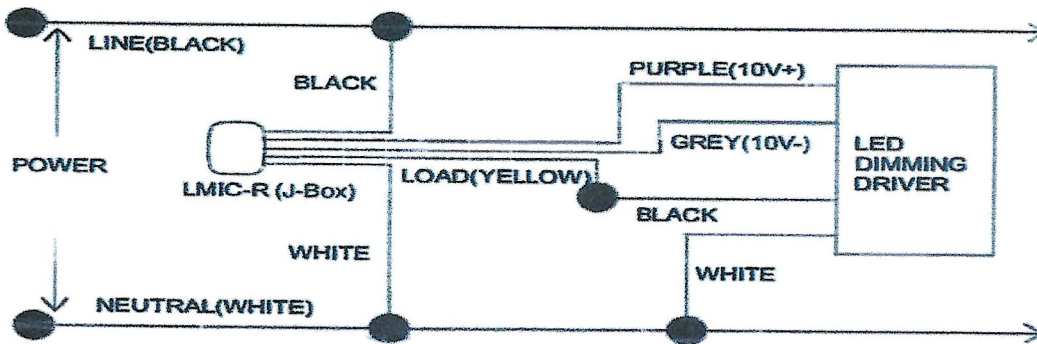

LMIC-R (J-Box) Wiring Instructions

APEX Lighting & Controls
Phone: 1-463-259-6751

Wiring Diagram

Wiring Diagram

APEX Lighting & Controls • Support 1-463-259-6751