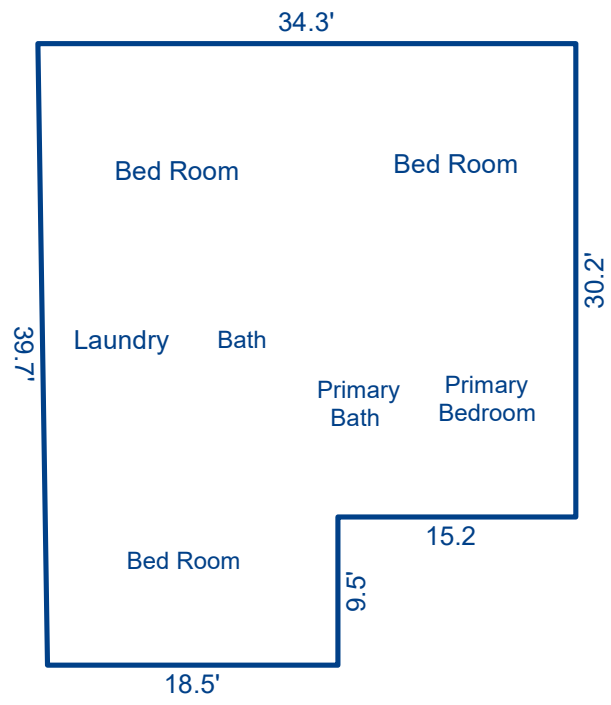

First Floor
823.3 sf

Second Floor
1204.3 sf