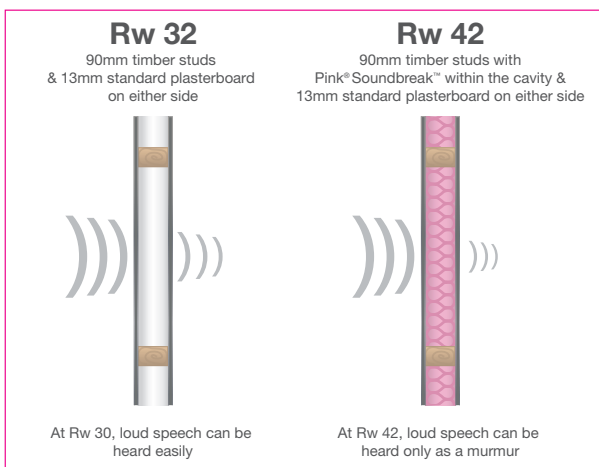

So how does **Pink® Soundbreak™** work?

Installed in the cavity created by the timber stud in a partition wall **Pink® Soundbreak™** provides a dense layer of insulation which absorbs and redirects the noise that travels from one room to another.

It won't sound proof a room but it will significantly reduce the impact of loud noises.

In a standard partition wall it can reduce noise levels by up to 10 decibels over what a non-insulated wall would achieve.

Pink® Soundbreak™ also has thermal properties helping to keep the warm air inside our homes during winter and keeping the home cool in summer.

Rw is the weighted sound reduction in dB and it describes the airborne sound insulating power of a building element.

To put this into context further, consider the following:

- At Rw 25, normal speech can be heard easily
- At Rw 30, loud speech can be heard easily
- At Rw 35, loud speech can be heard but not understood
- At Rw 42, loud speech can be heard only as a murmur

Source: USG Boral Systems+ April 2015.

PINK
soundbreak™
acoustic insulation