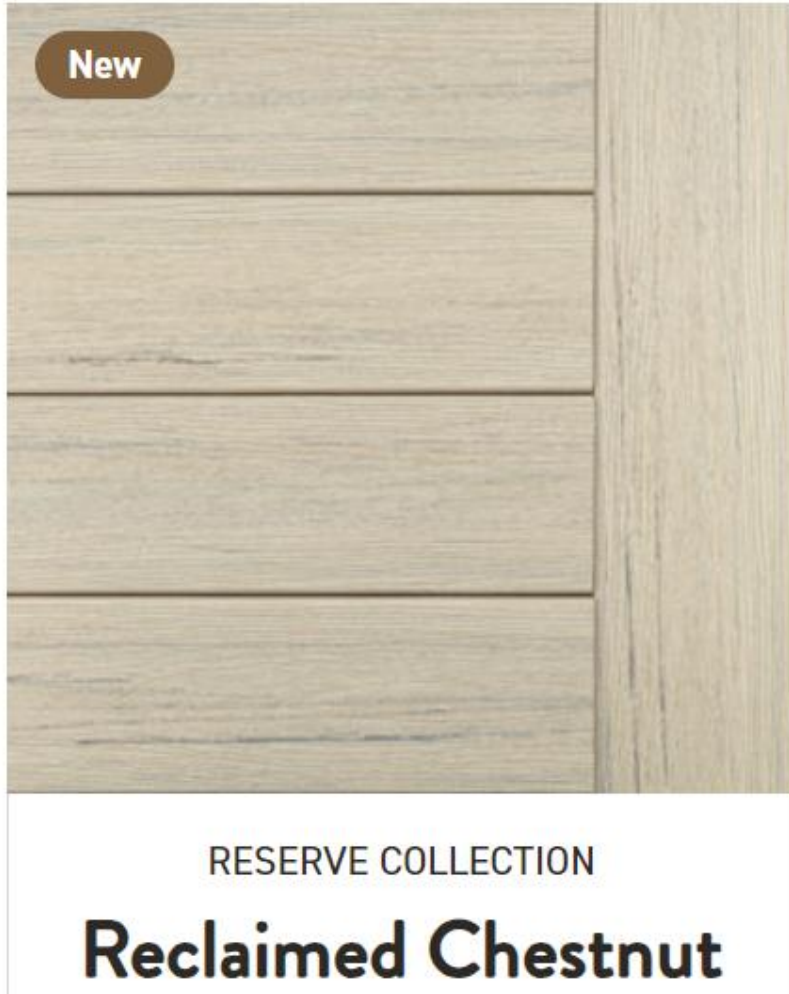

Composite Decking Color