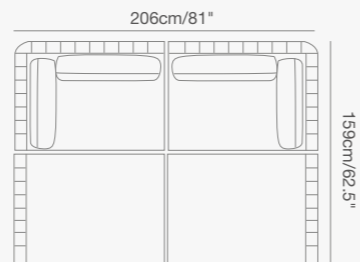

HUG

A few configurations , just a few...