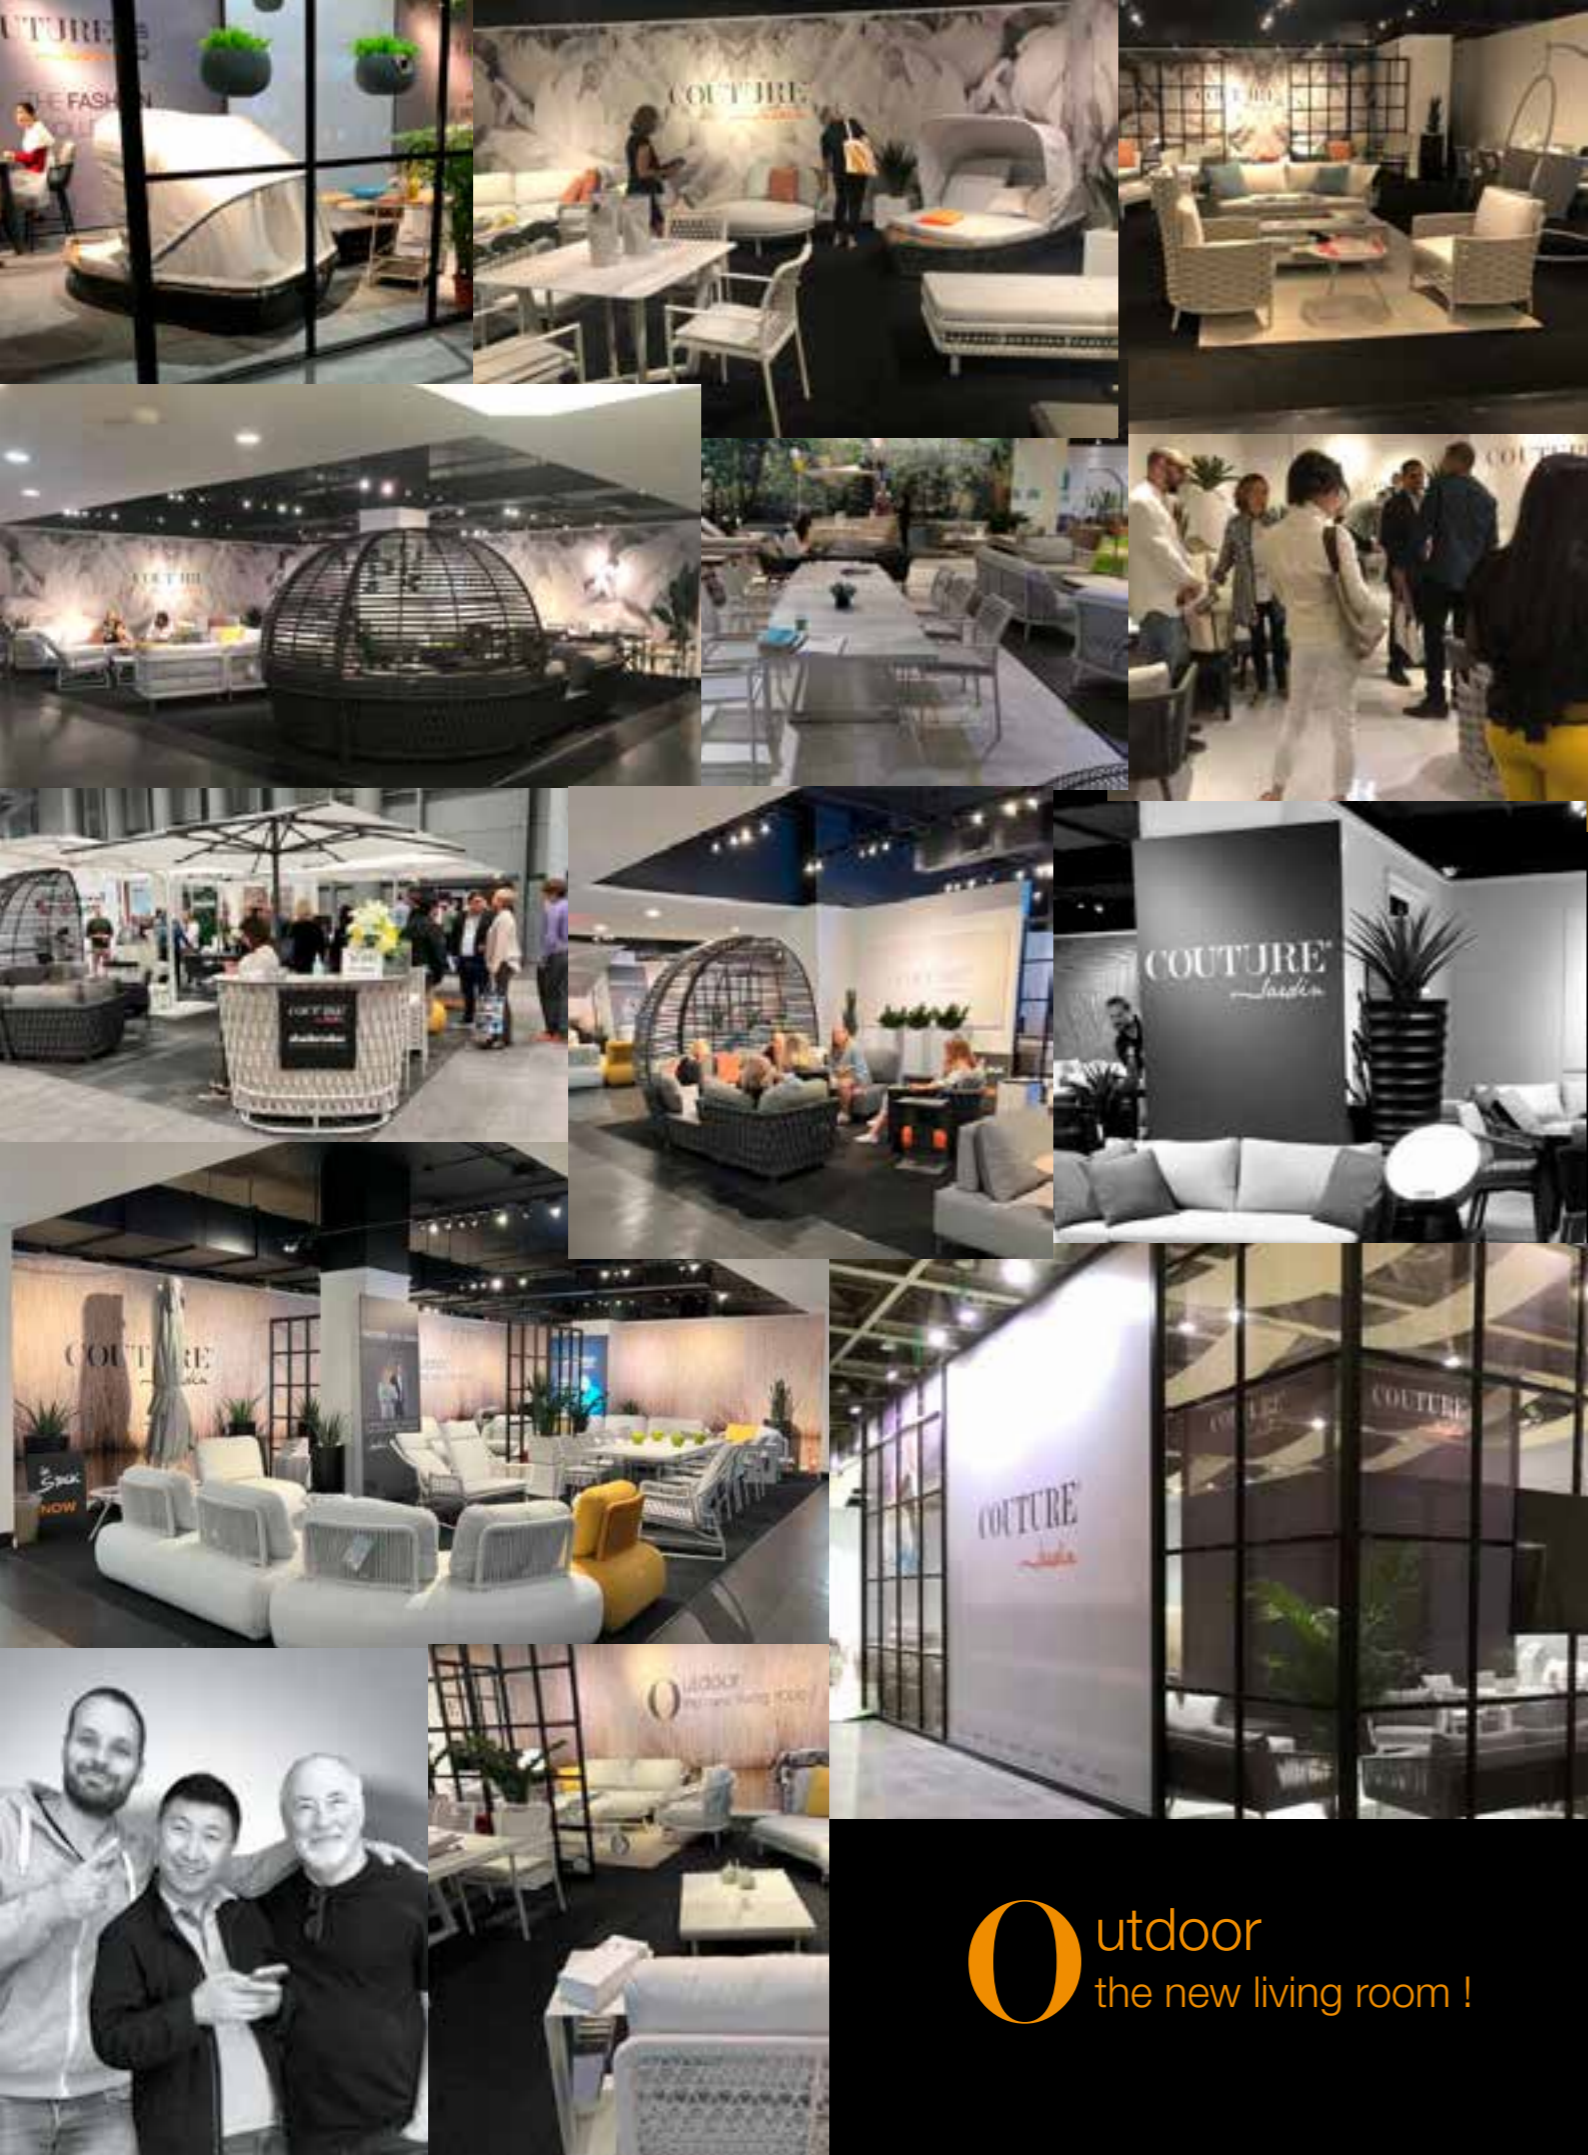

COLOR MATCH

ALUMINIUM & CERAMIC-COATED GLASS

White

Taupe

Light grey

Anthracite

Greige

Light grey