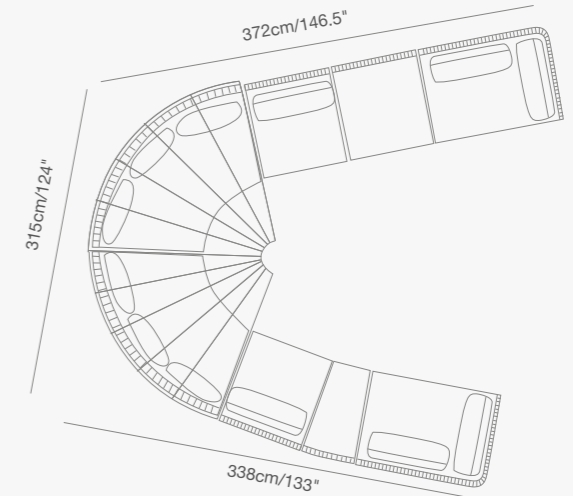

Design your own configurations, your project is unique.