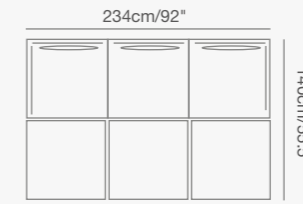

WELCOME

truly offers infinite possibilities, you simply have to decide between 1, 2 or 3 seaters or extra long sofa in line or U or L configurations.

91 7011 20

91 7014 00

91 7014 20

91 7012 30

91 7014 60

91 7014 40