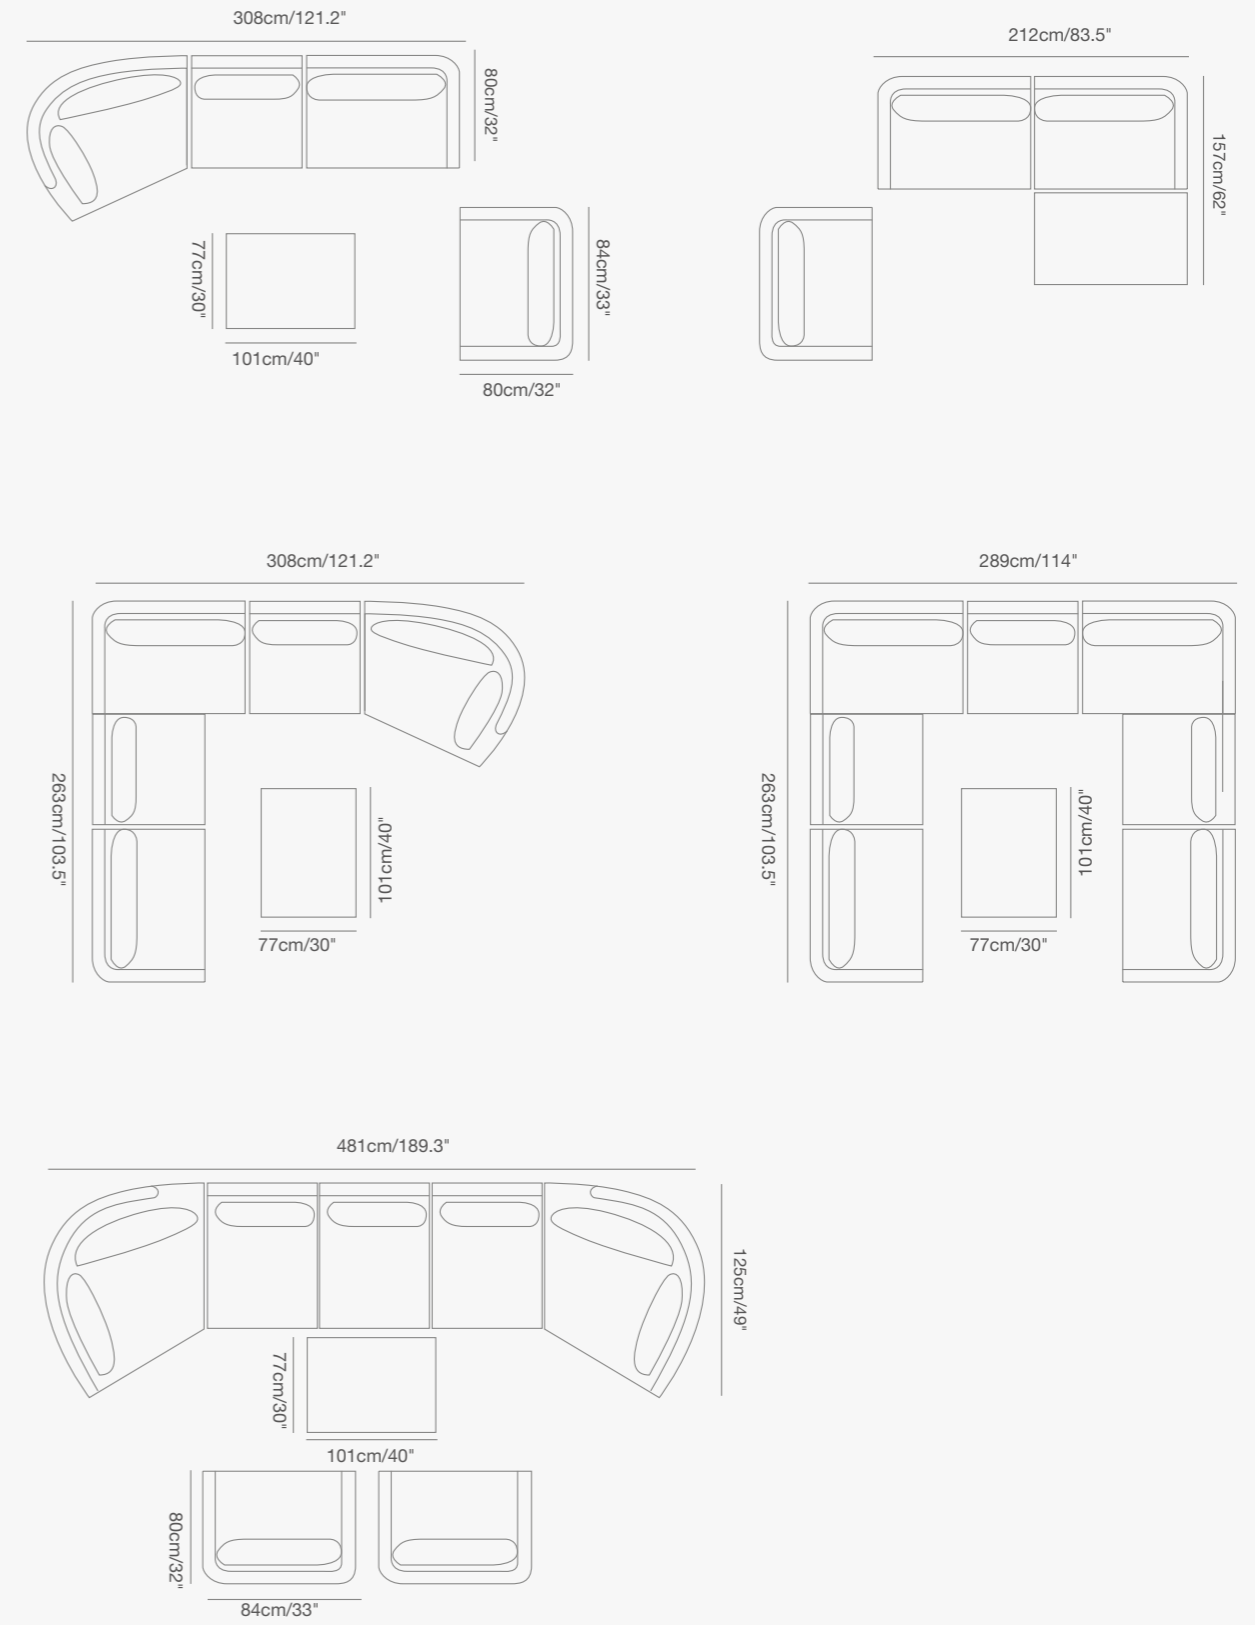

CLUB

A few configurations

CLUB Collection

91 9321 00 CLUB armchair SKU# **CL10**
W . 84cm/33" D . 80cm/31" H . 68cm/26.7"
SH . 40cm/16" AH . 68cm/26.7"

91 9321 61 CLUB right hand curved chair SKU# **CL73**
W . 125cm/49" D . 109cm/43" H . 68cm/26.7"
SH . 40cm/16" AH . 68cm/26.7"