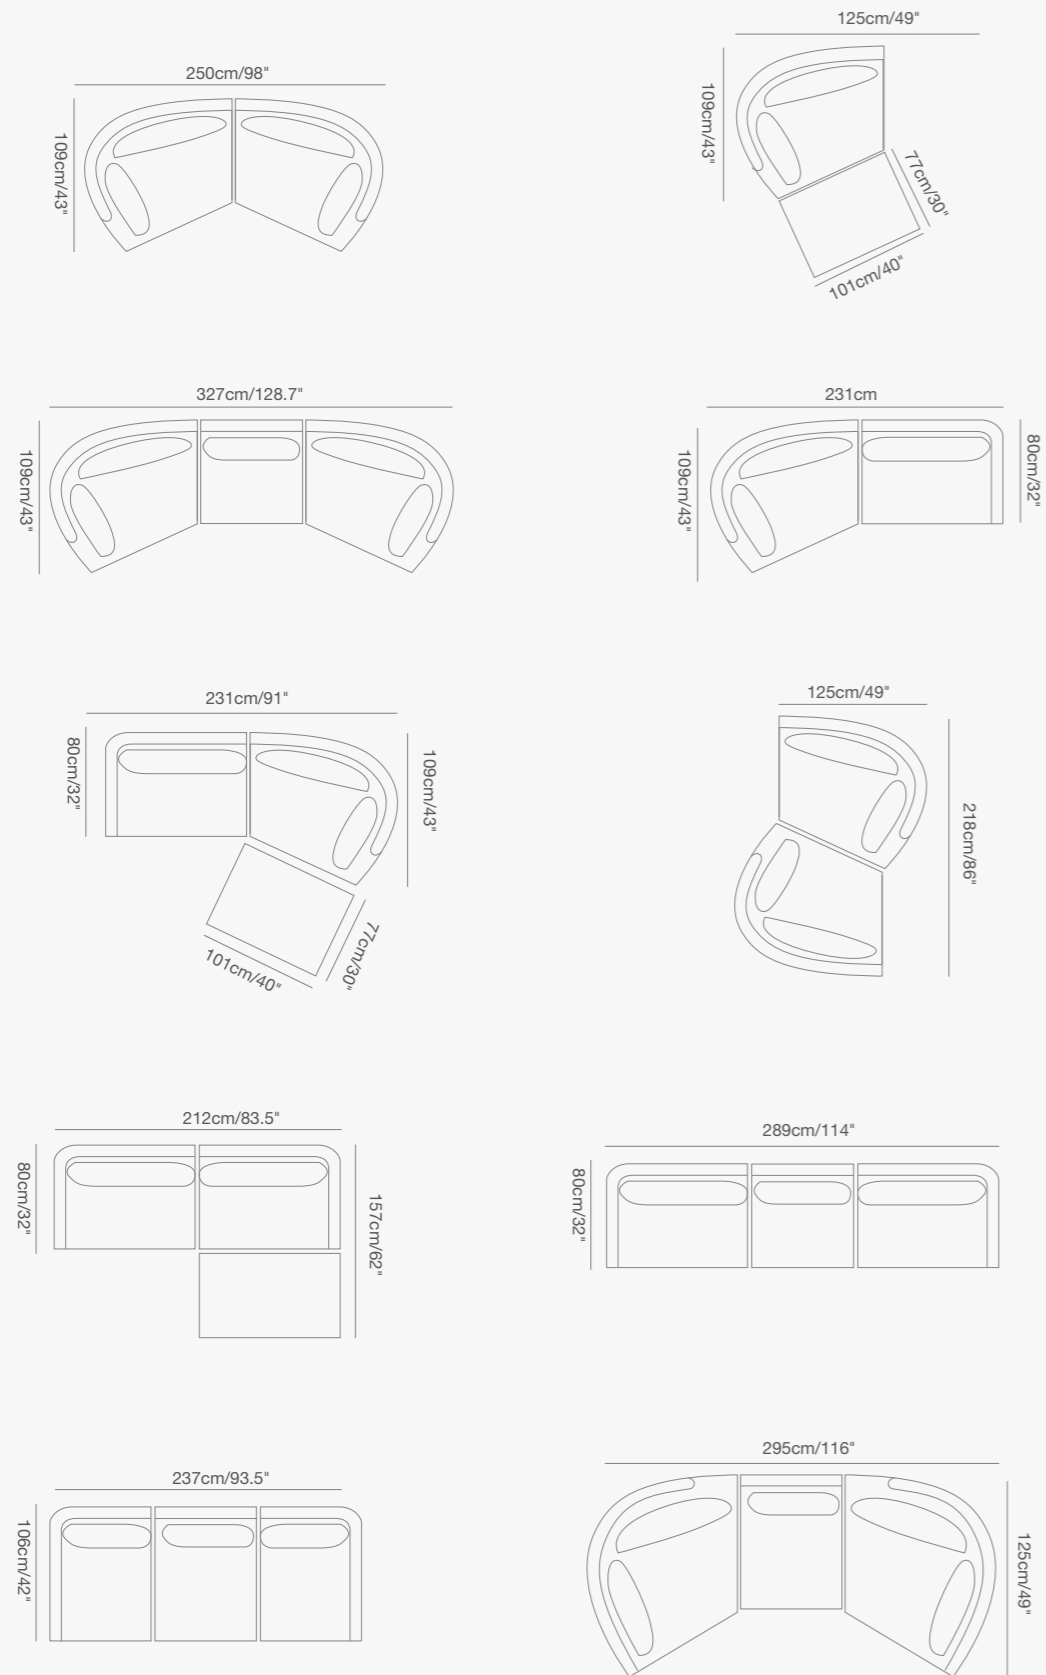

CLUB

A few configurations

CLUB Collection

91 9321 00 CLUB armchair SKU# **CL10**
W . 84cm/33" D . 80cm/31" H . 68cm/26.7"
SH . 40cm/16" AH . 68cm/26.7"

91 9321 61 CLUB right hand curved chair SKU# **CL73**
W . 125cm/49" D . 109cm/43" H . 68cm/26.7"
SH . 40cm/16" AH . 68cm/26.7"