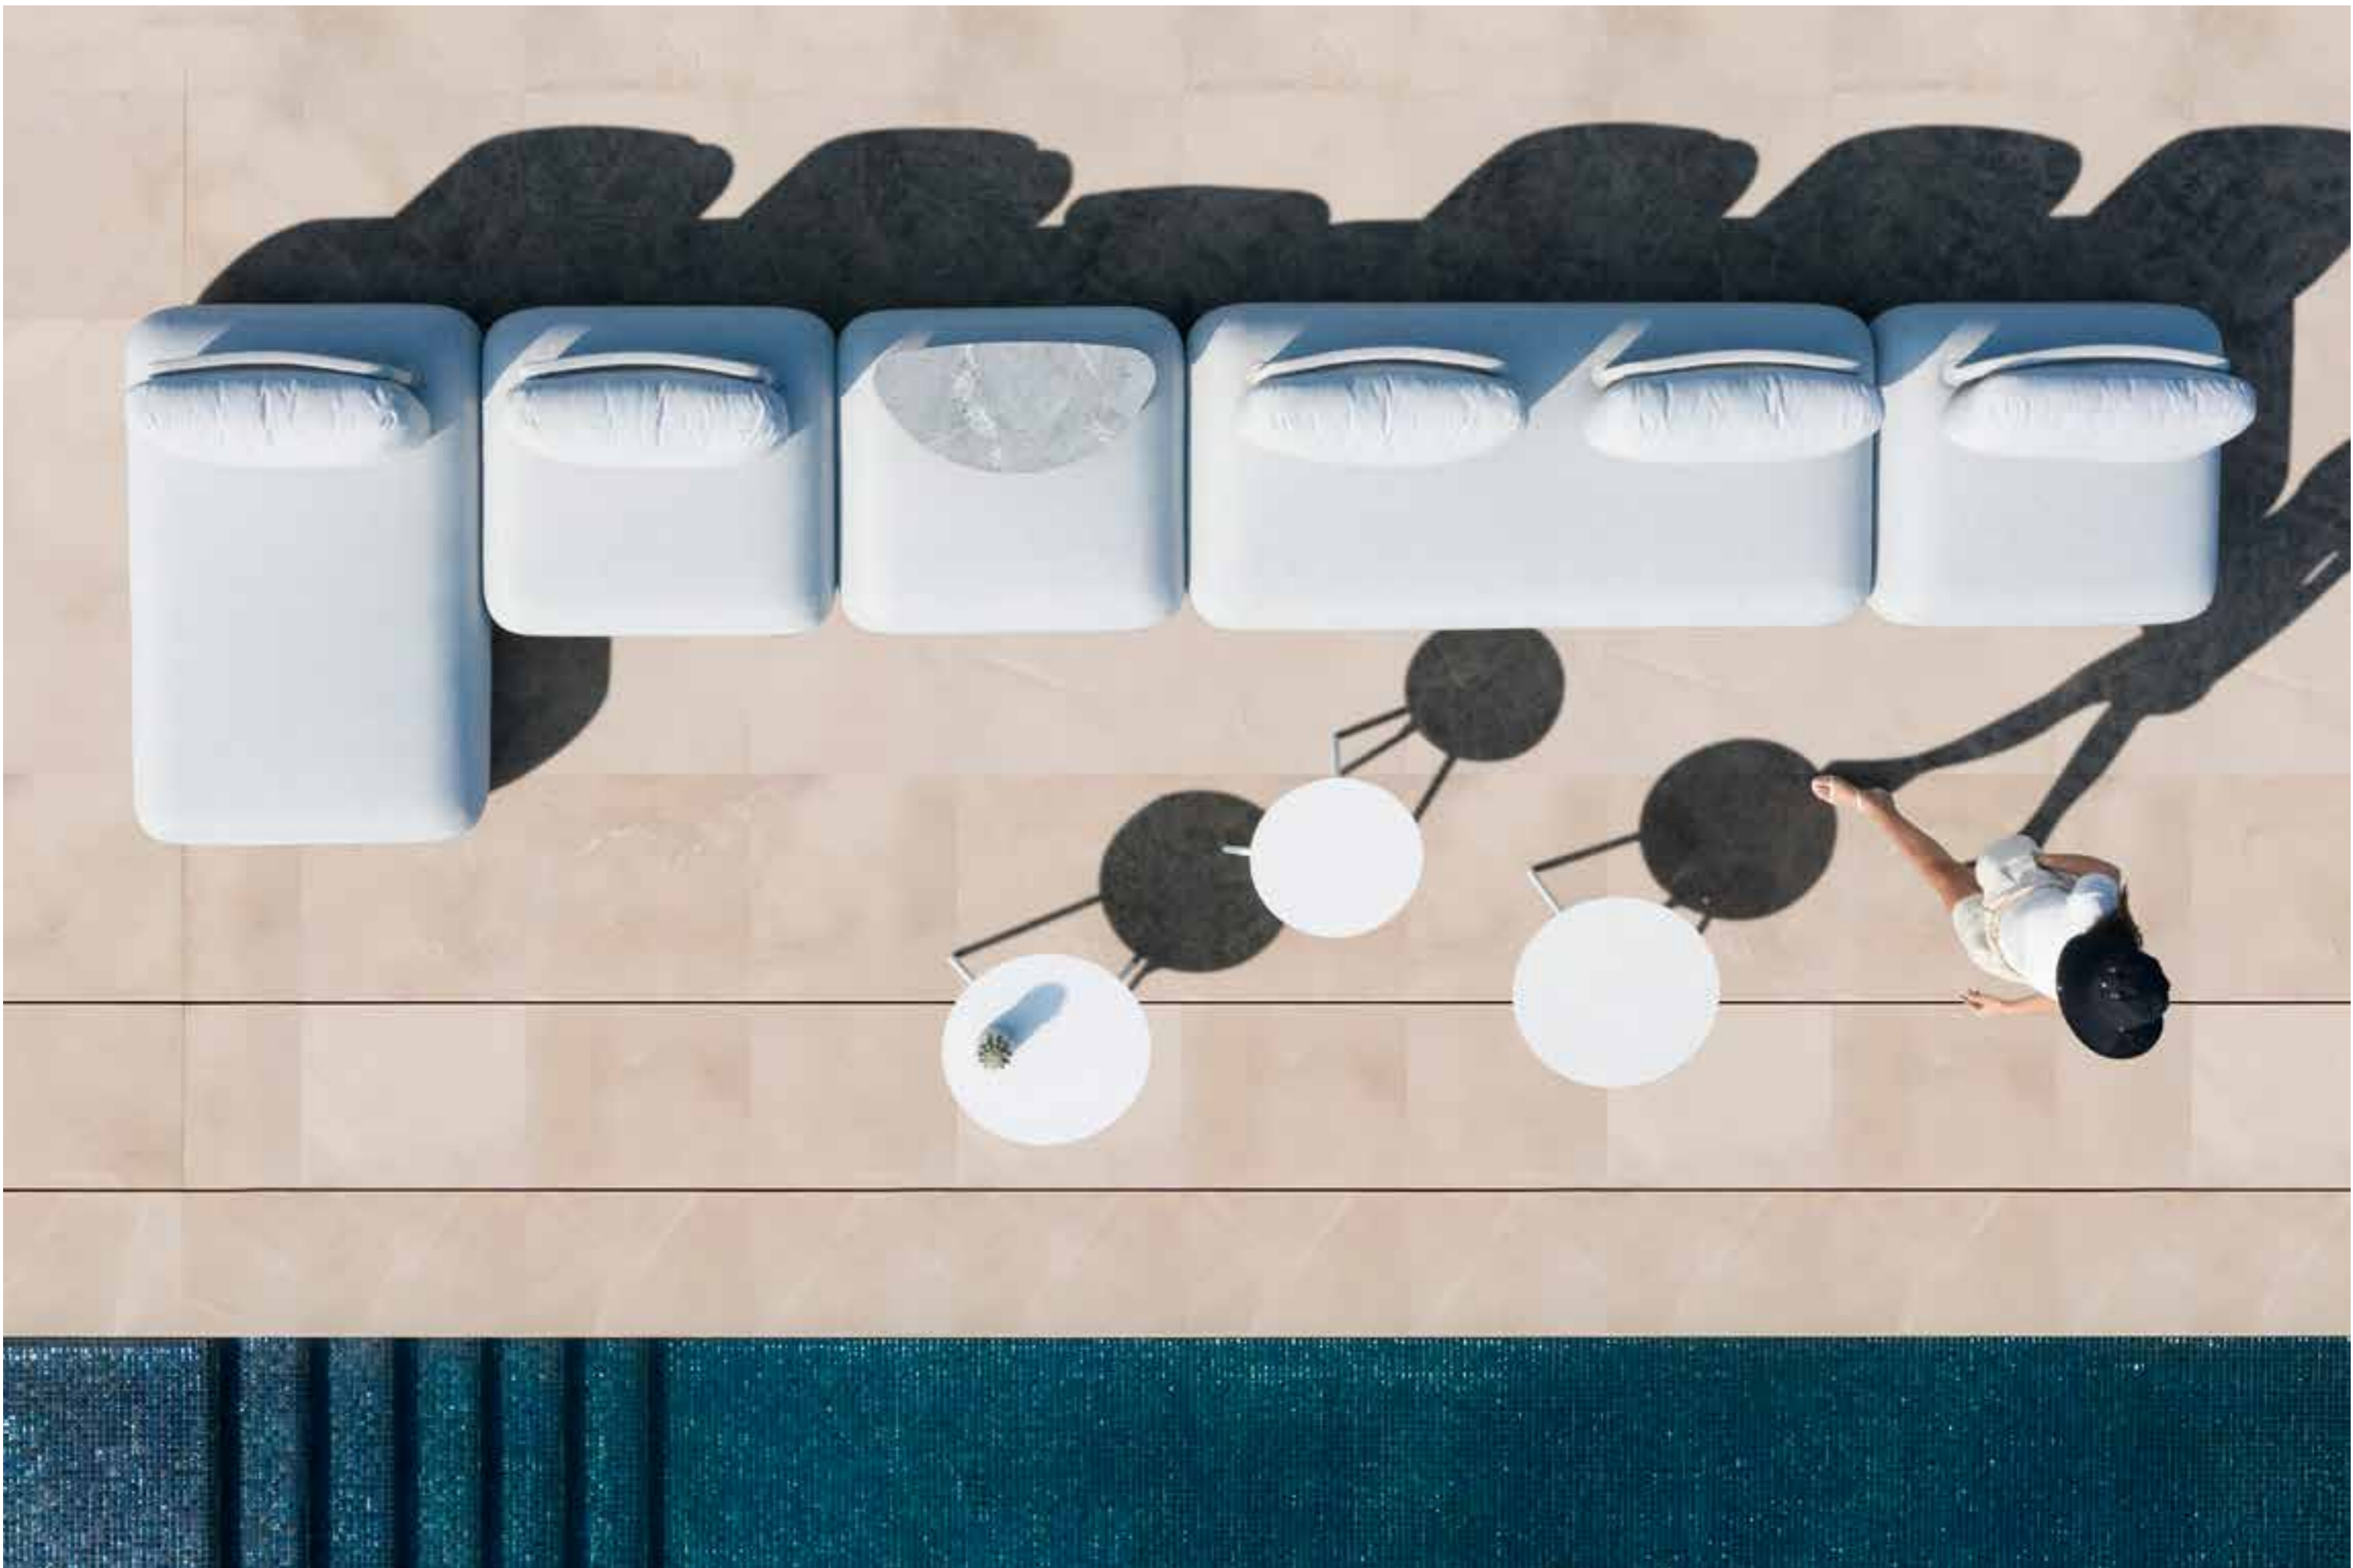

92 2785 20 KOKOON daybed SKU# **KO70**
 Dia .164cm/64.5" H . 200cm/79"
 SH . 45cm/18"

Frame

Light grey

Cushions
 COUTUREtex

Light grey

Weaving

Light grey

OLALA