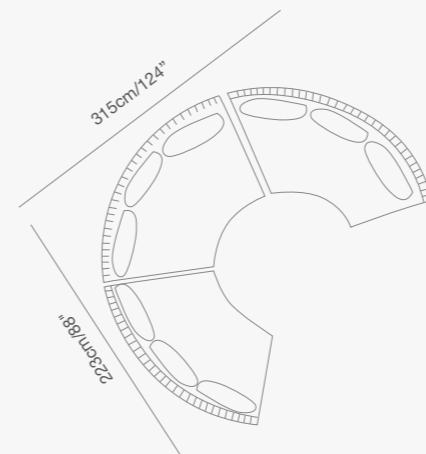

Design your own configurations, your project is unique.