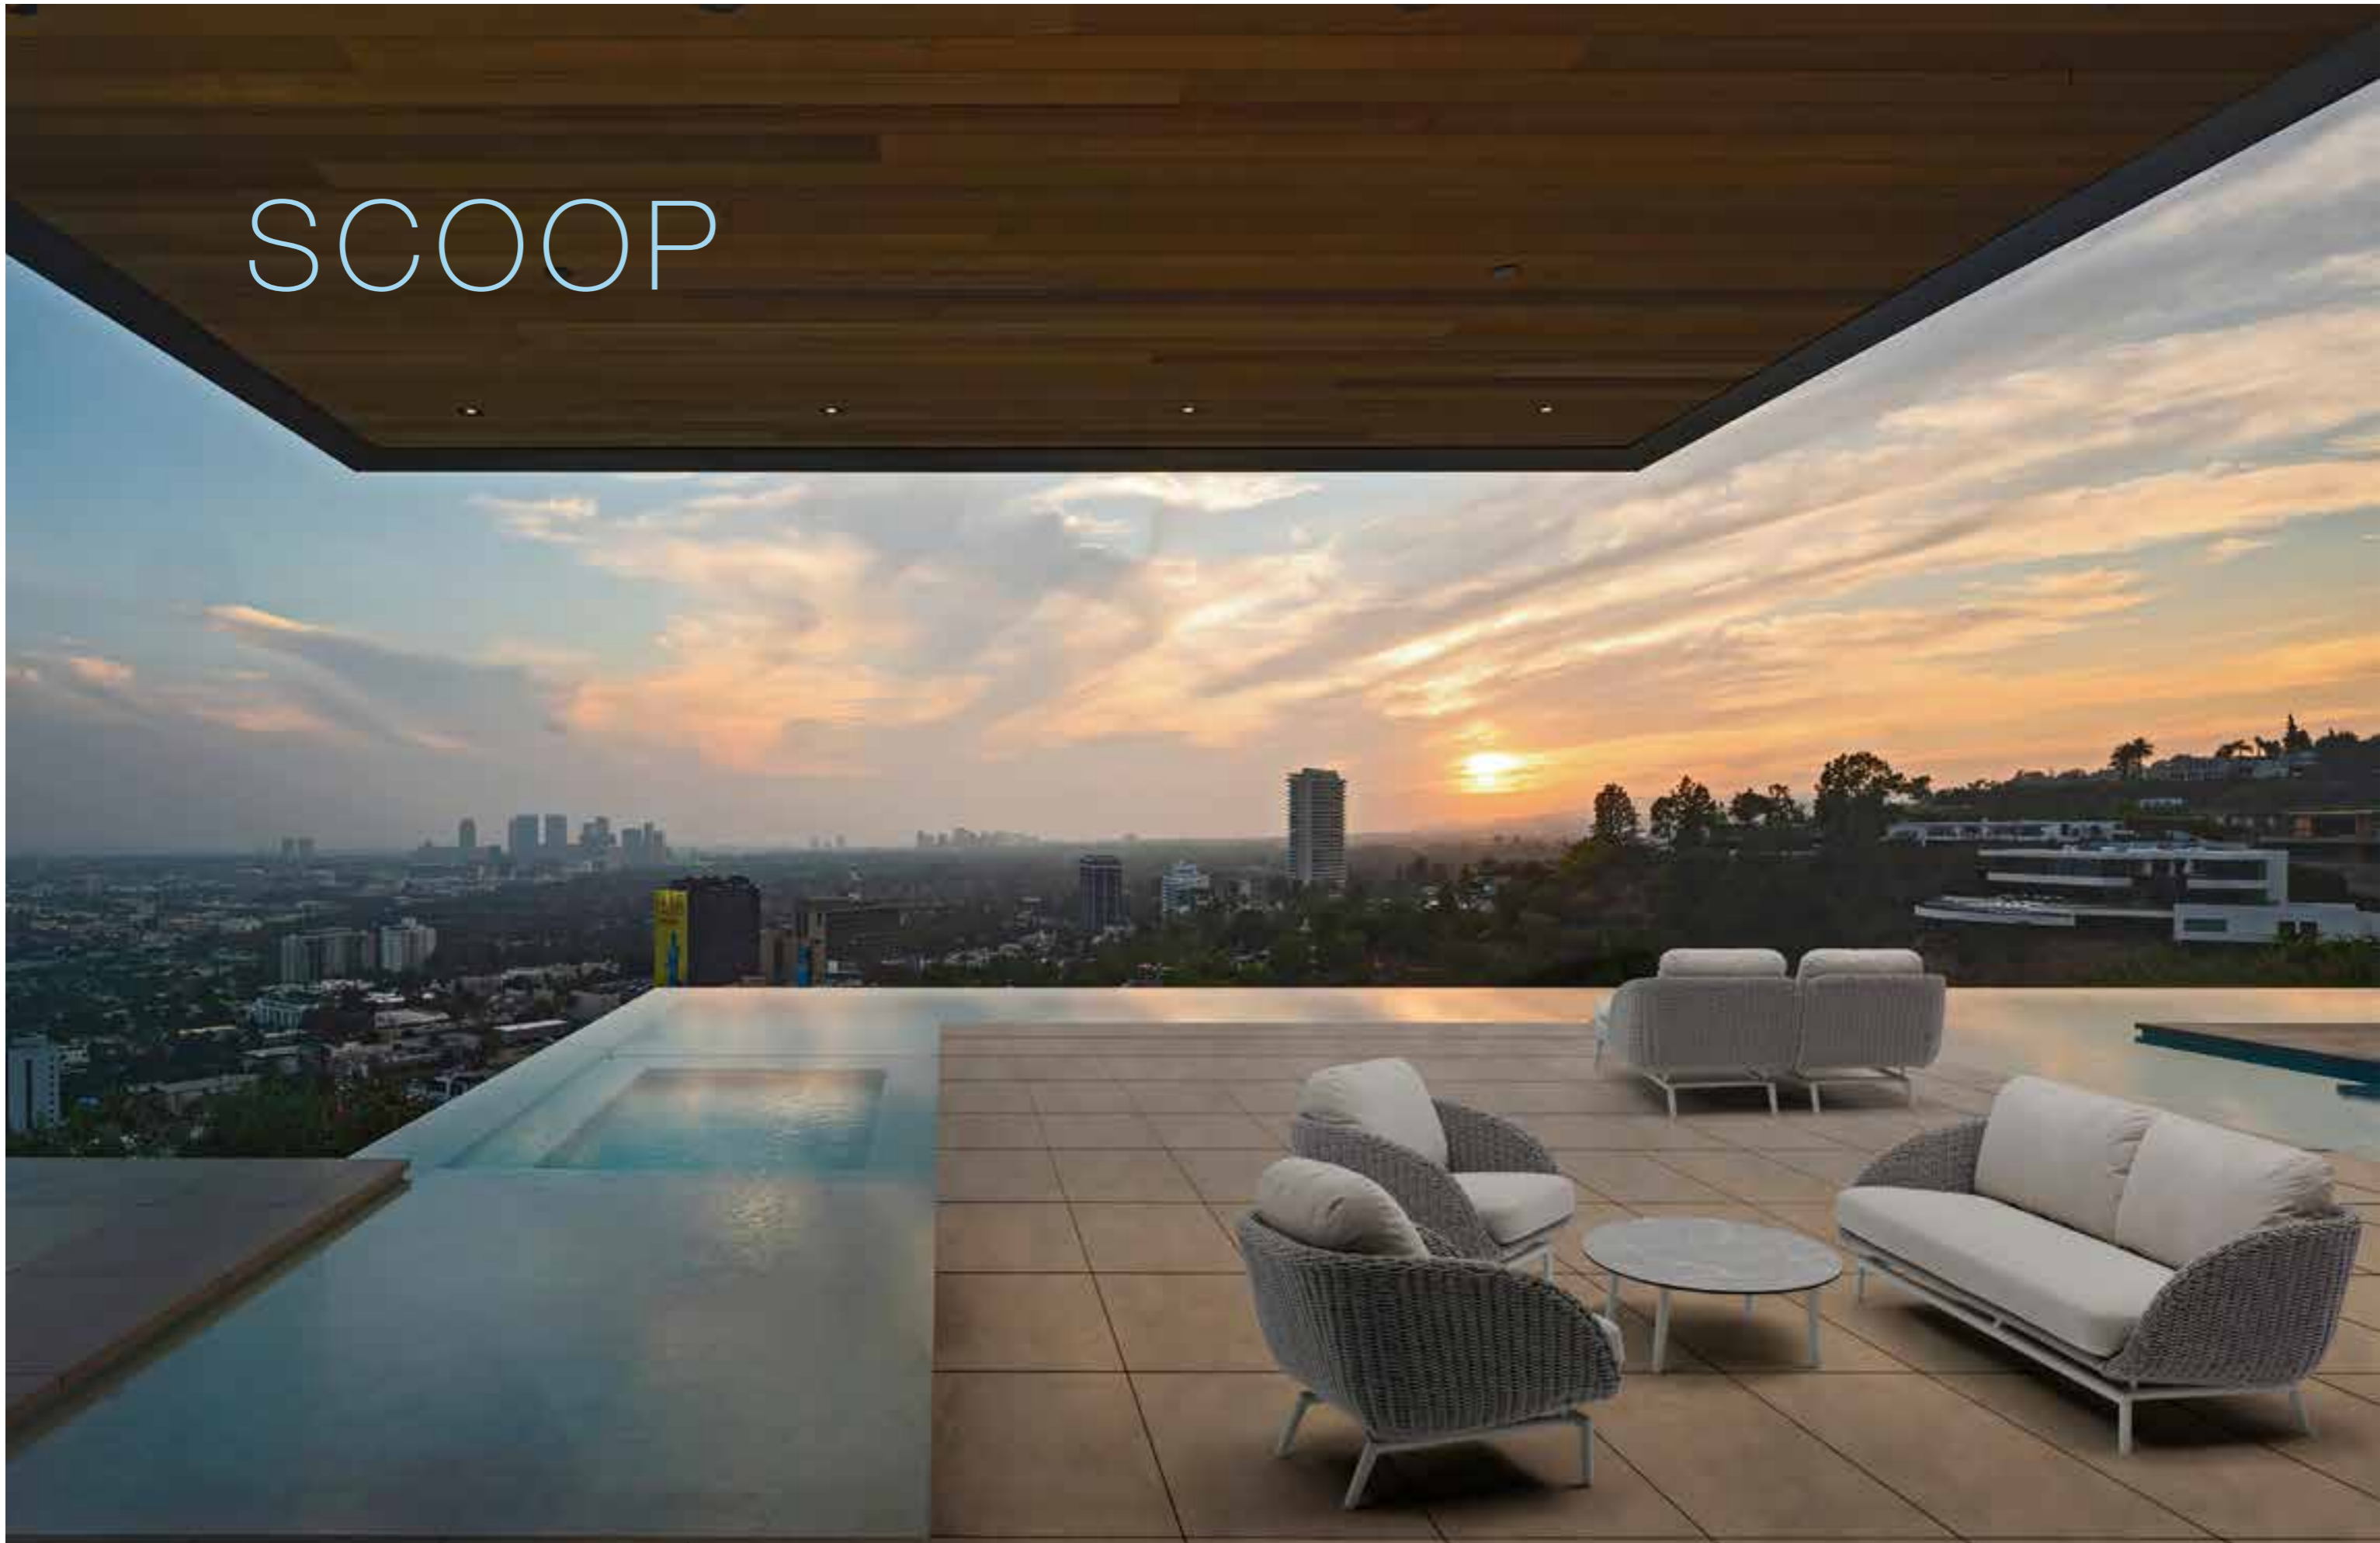

Unique styling and attention to proportions are key ingredients to good design. If it makes you feel better, then it is great design.

Arnold Krosch

SCOOP

Since we believe that “Outdoor is the new living room” we created SCOOP, a collection that seems to come from some cozy chic interior! Floating on a delicate but sturdy and elegant structure, the inviting shells are simply calling you to sit back and relax, surrounded by timeless beauty. Only the best materials have been selected to ensure many, many years of pure delight complementing your outdoor heaven or possibly setting it up.