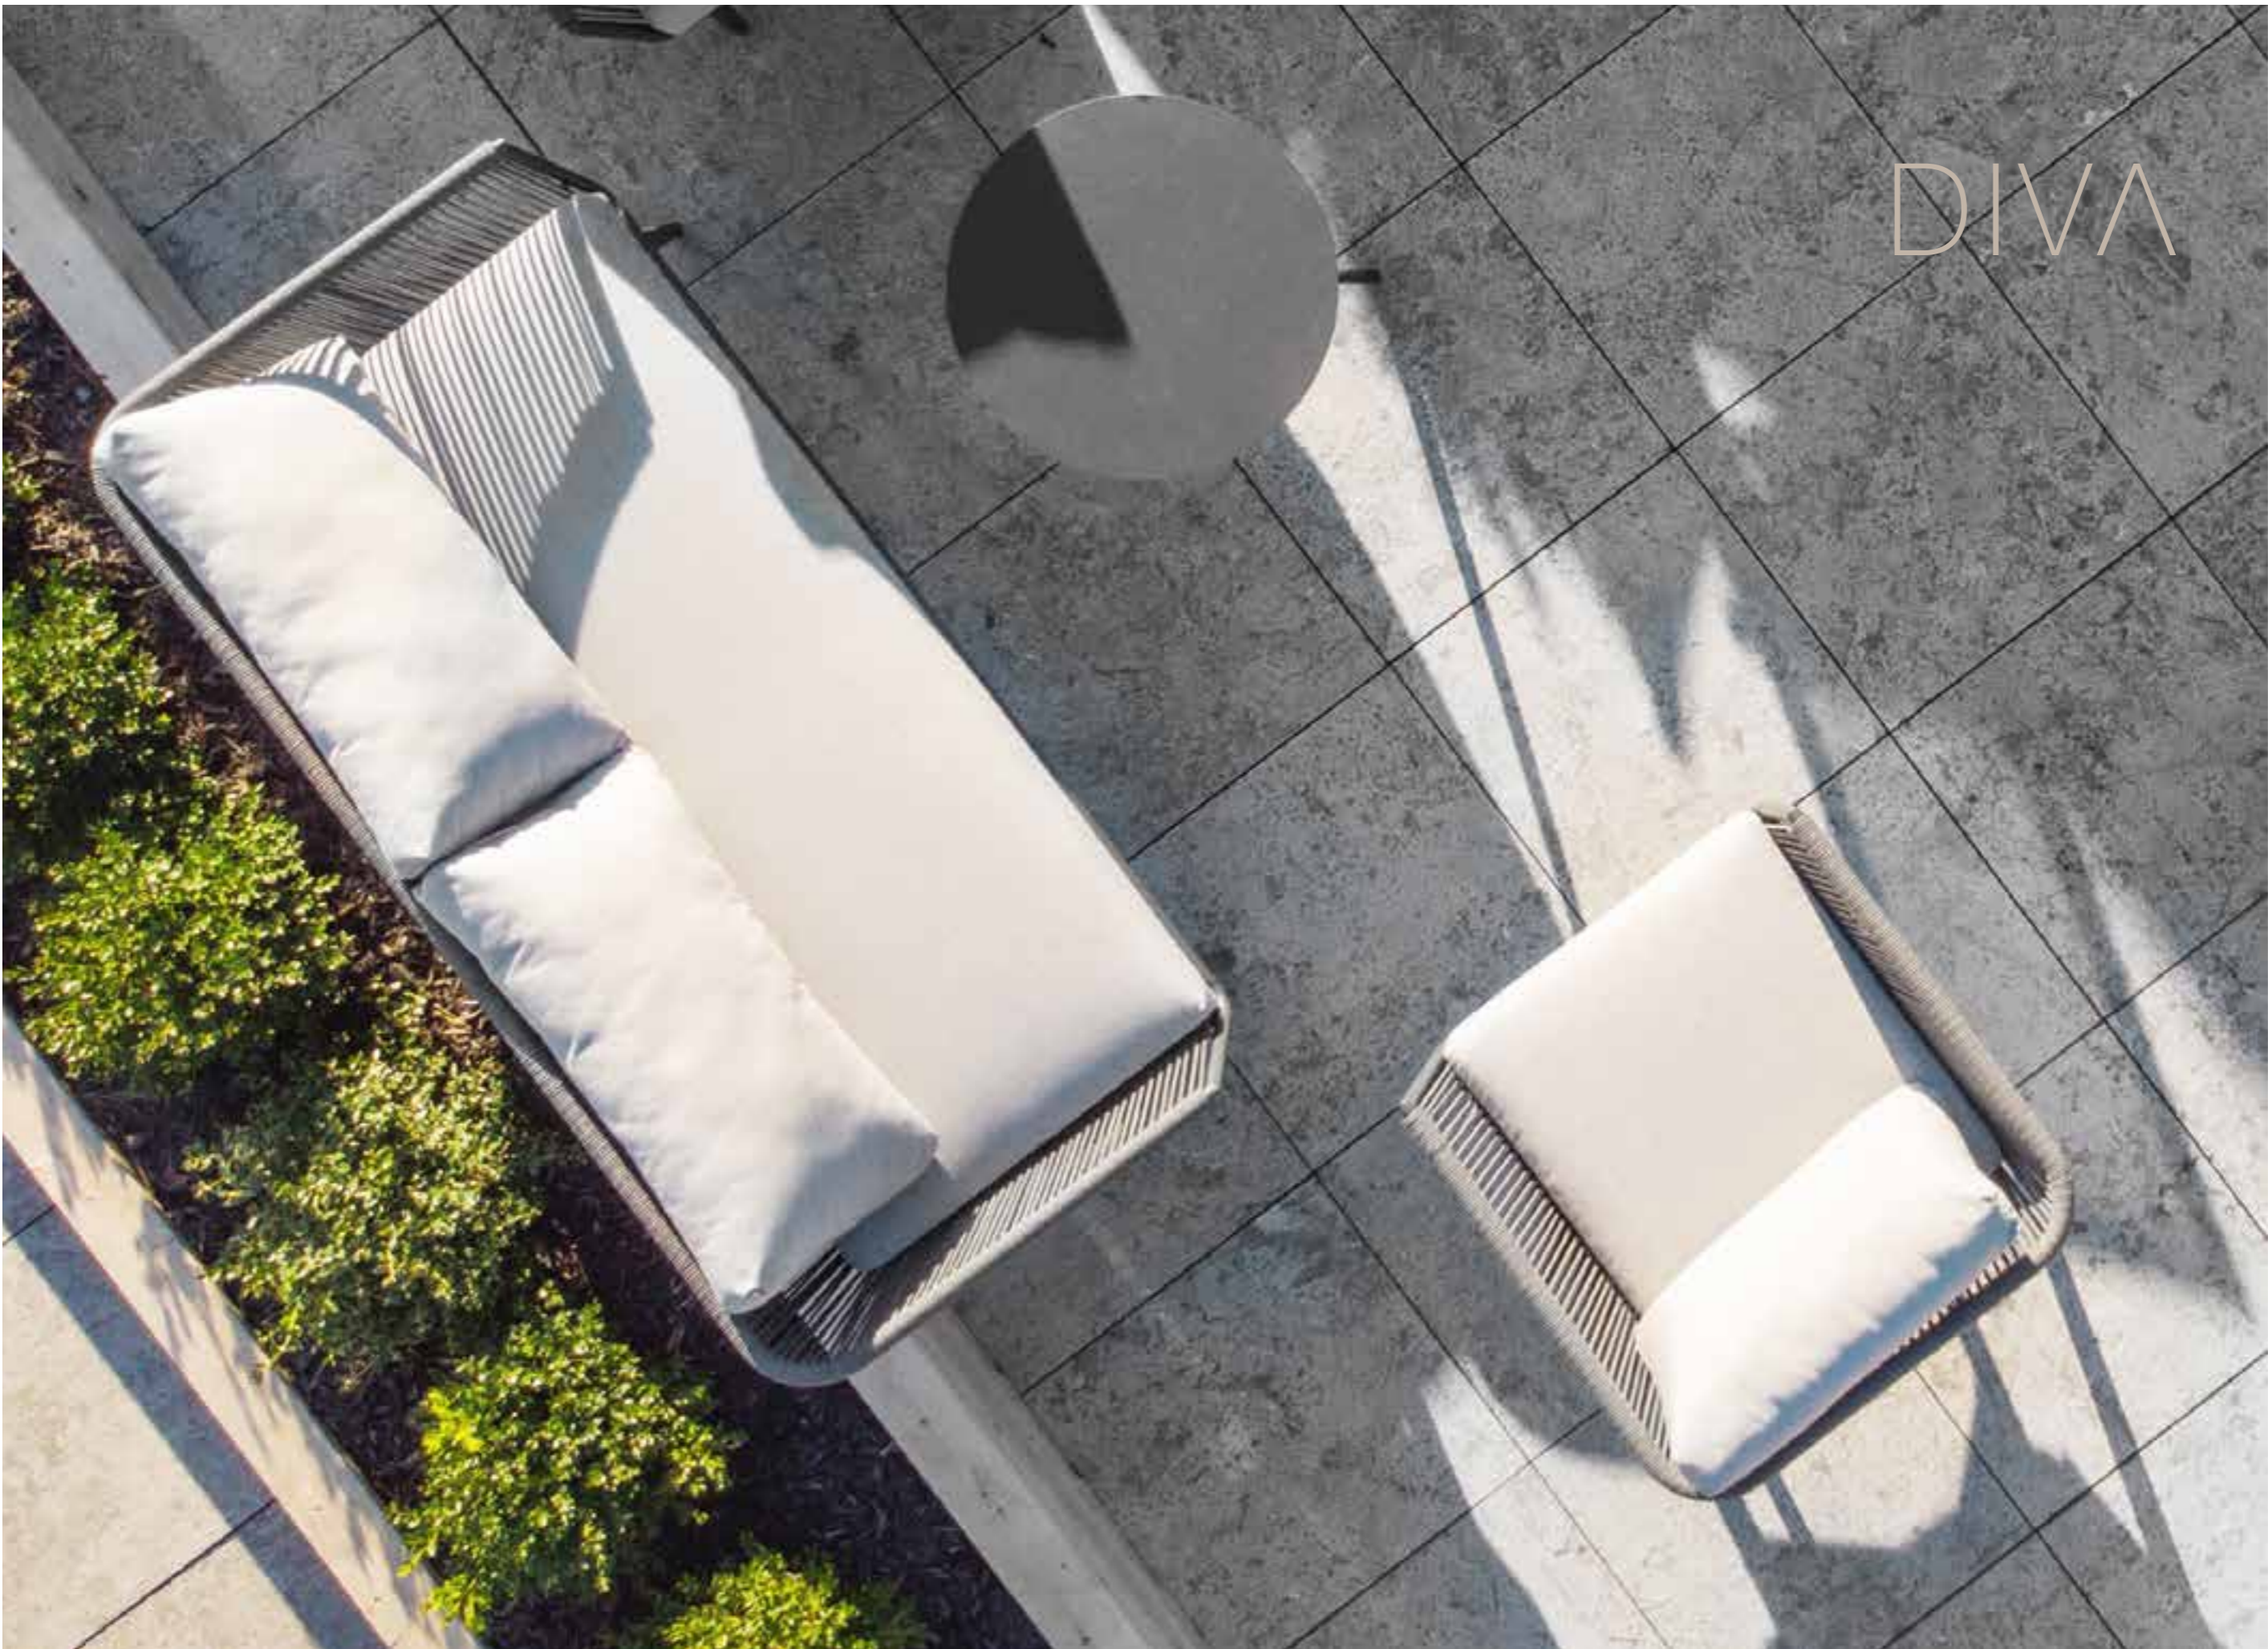

CERAMIC-COATED GLASS

Greige

DIVA

The first impression you get looking at DIVA is one of sheer elegance that is always in style. While the size looks just right, its smaller footprint and airy structure make it the perfect candidate to adapt to several type of environments. There is also an extensive choice of pieces, both for seating and dining, to create a unique refuge of your own.