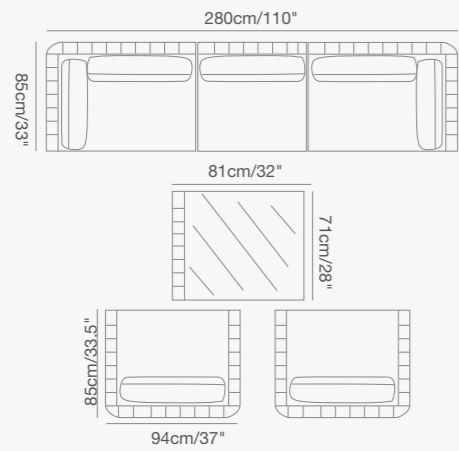

HUG

A few configurations , just a few...