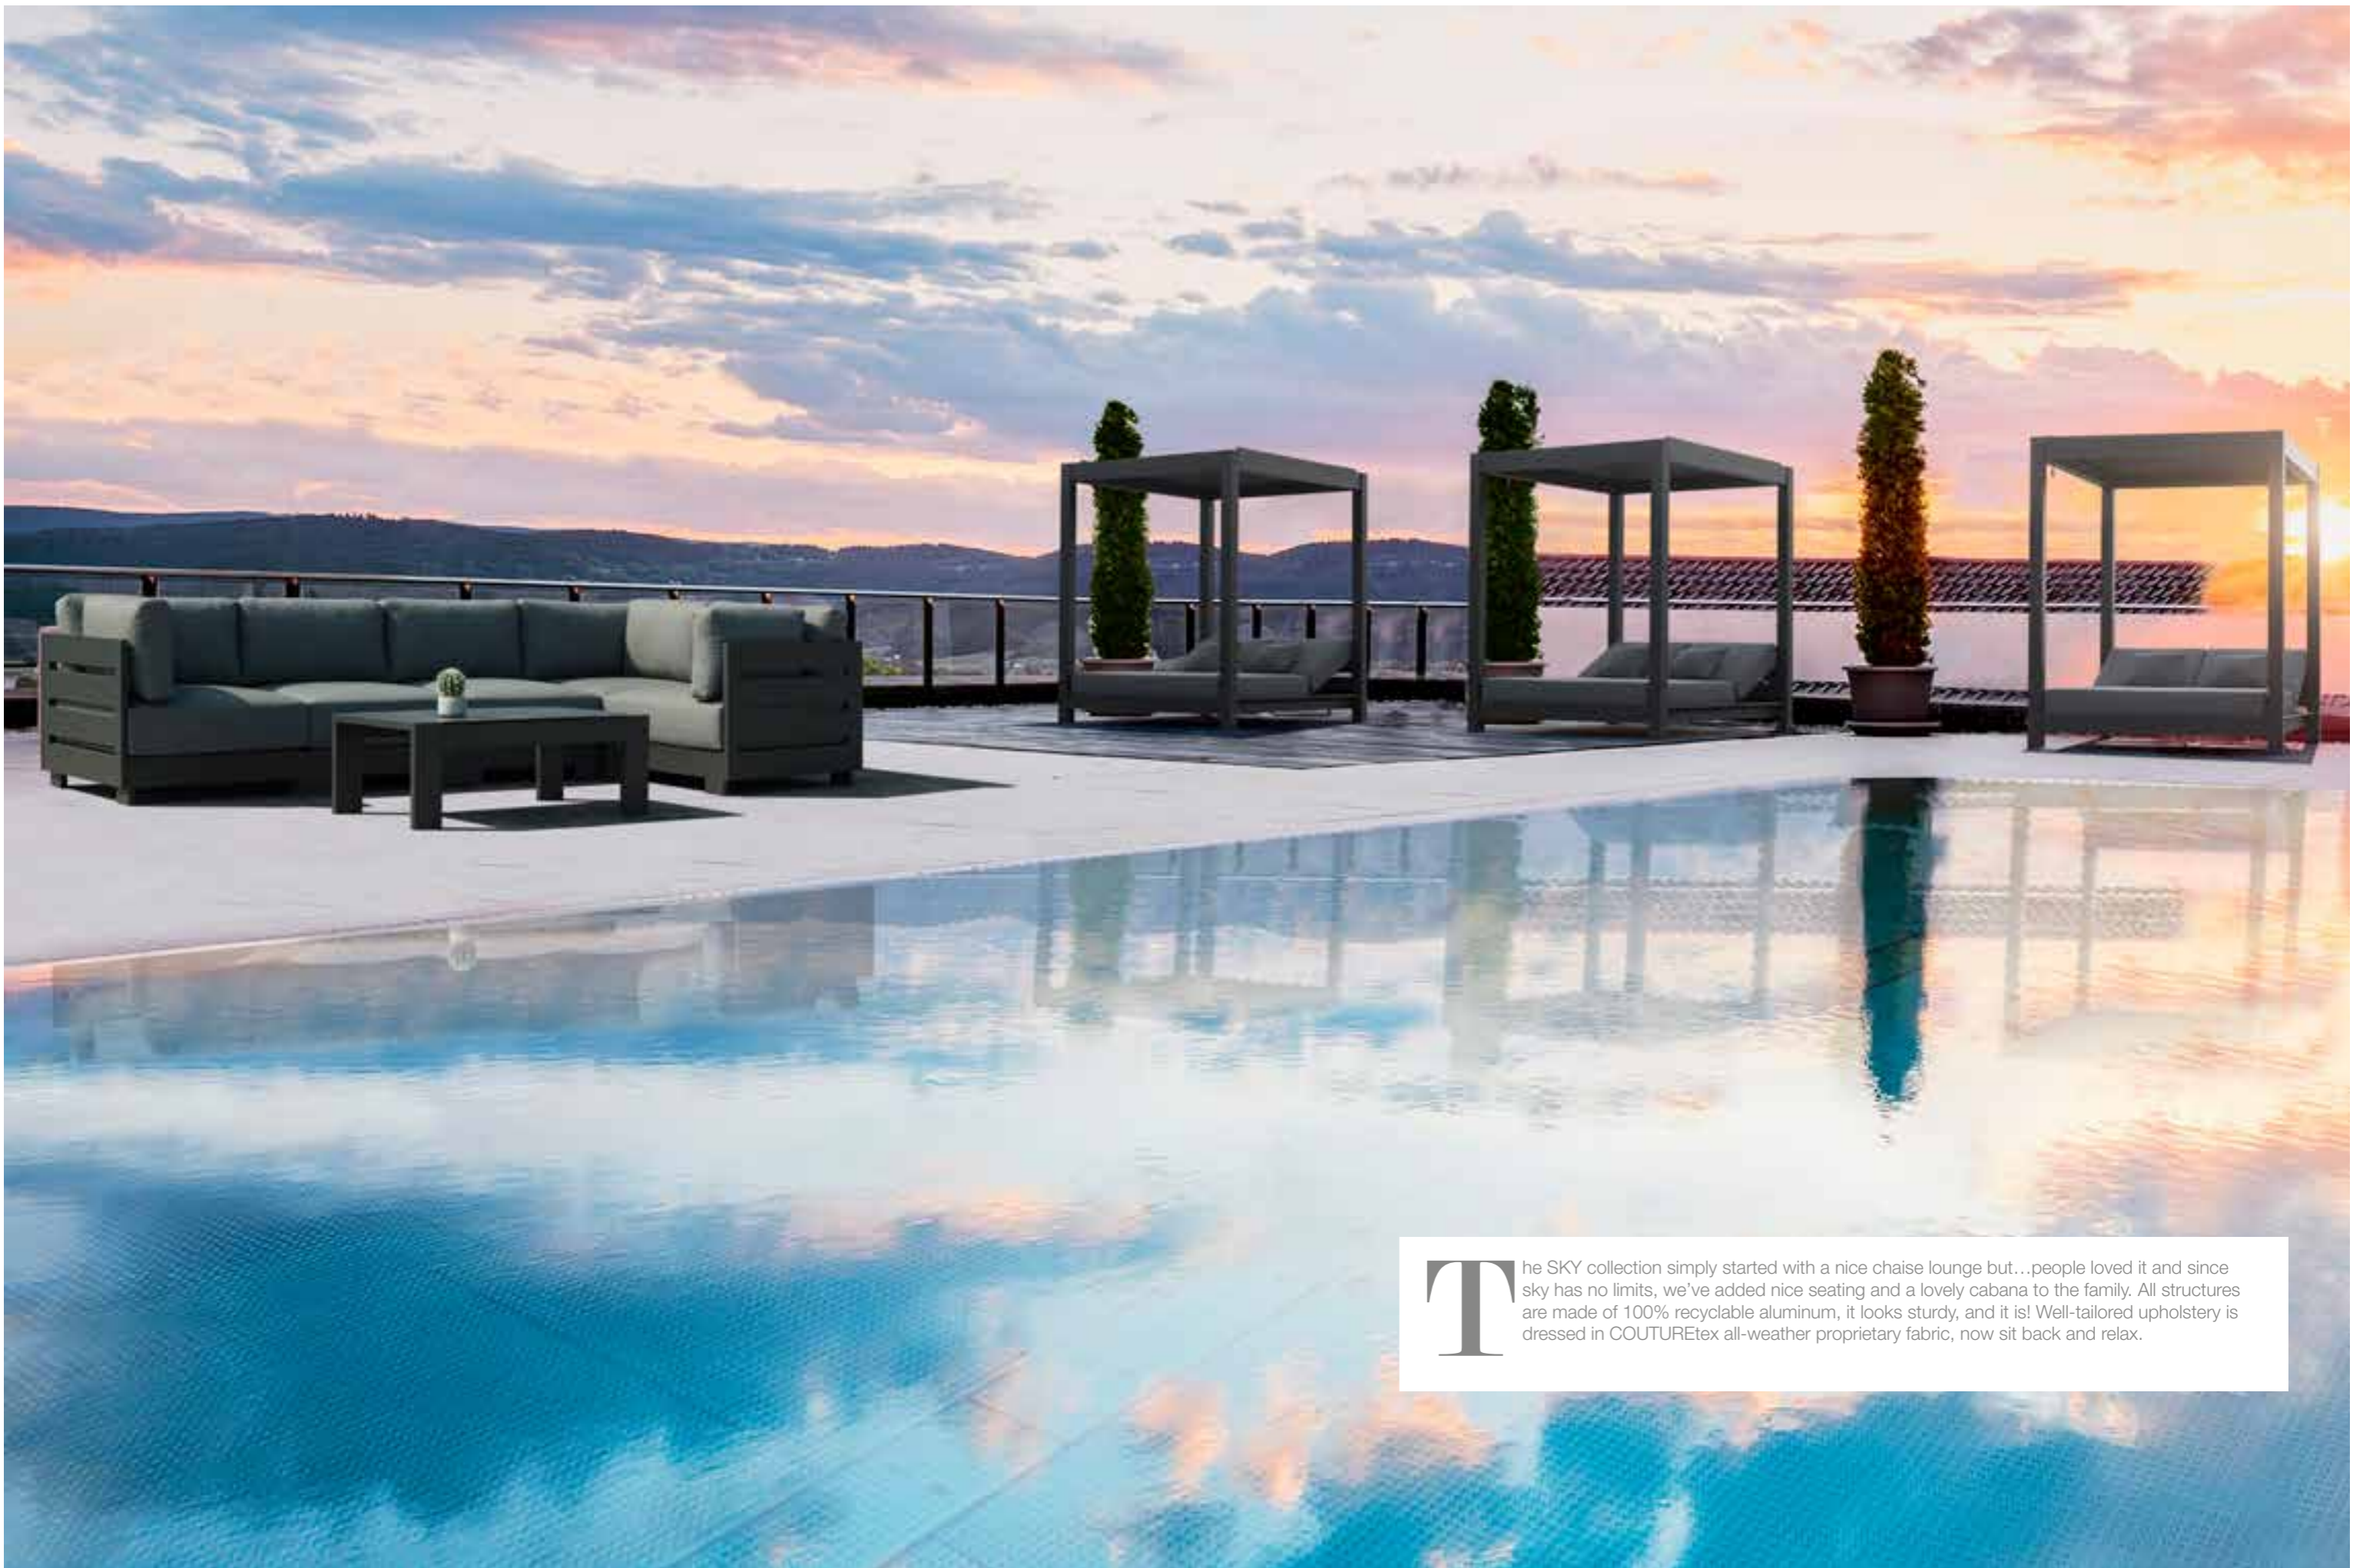

SKYY

The SKY collection simply started with a nice chaise lounge but...people loved it and since sky has no limits, we've added nice seating and a lovely cabana to the family. All structures are made of 100% recyclable aluminum, it looks sturdy, and it is! Well-tailored upholstery is dressed in COUTUREtex all-weather proprietary fabric, now sit back and relax.