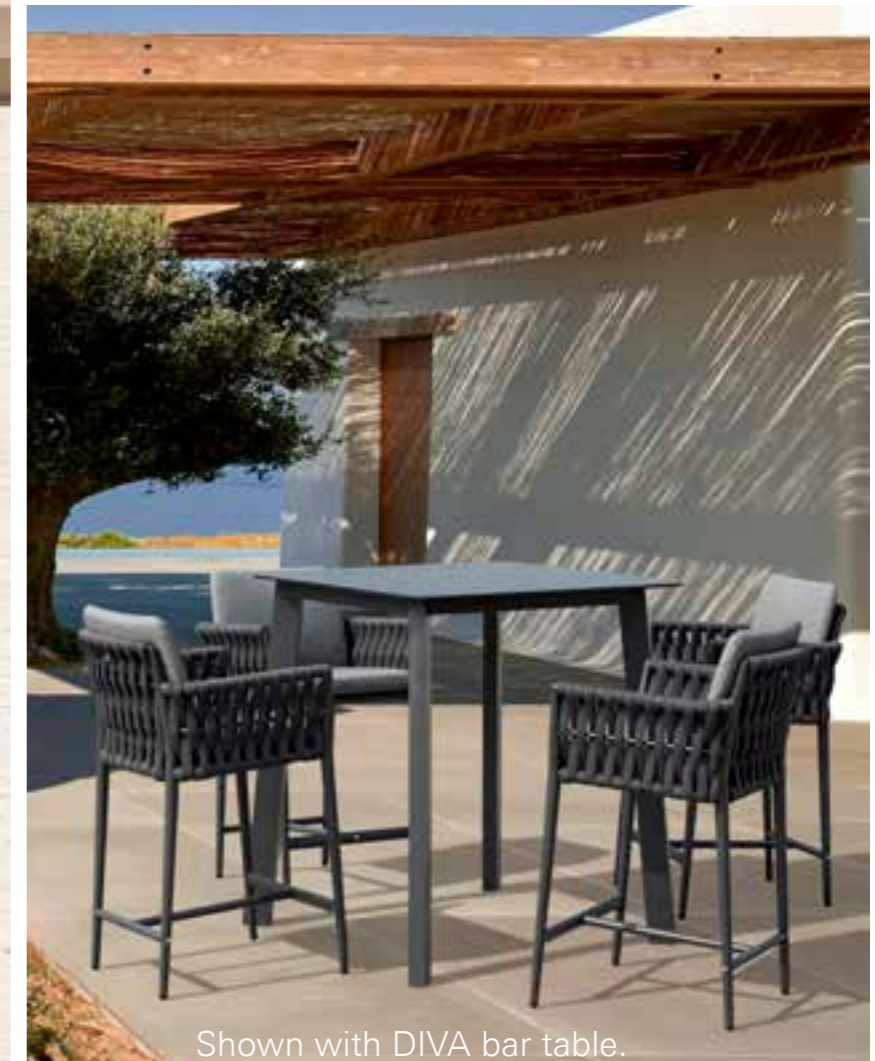

AWARDS

Shown with TOGETHER table.

Shown with YES table.

Shown with DIVA table.

Shown with DIVA bar table.

HUG Collection

91 9331 00 HUG armchair SKU# **HU10**
W . 94cm/37" D . 85cm/33.5" H . 66cm/26"
SH . 40cm/16" AH . 66cm/26"