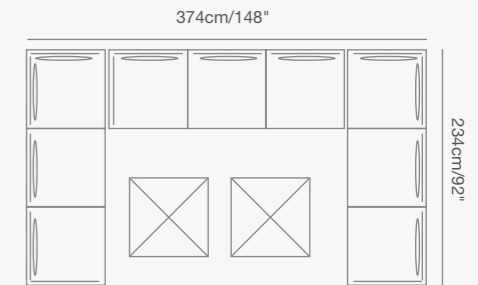

WELCOME

truly offers infinite possibilities, you simply have to decide between 1, 2 or 3 seaters or extra long sofa in line or U or L configurations.

91 7011 20

91 7014 00

91 7014 20

91 7012 30

91 7014 60

91 7014 40