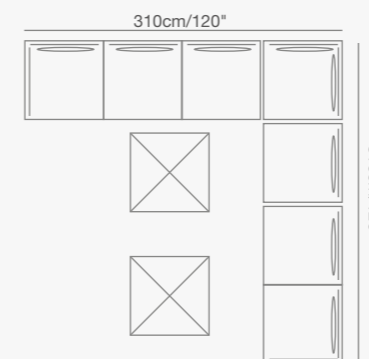

Thanks to backs that can be moved on all four sides of the bases, our WELCOME seating system is the epitome of adaptability. You can easily create face to face seating, side by side, use your sofa as a lounge as well. With only a few units, possibilities are simply endless and easily reconfigurable. Enjoy!

WELCOME

truly offers infinite possibilities, you simply have to decide between 1, 2 or 3 seaters or extra long sofa in line or U or L configurations.

91 7014 70