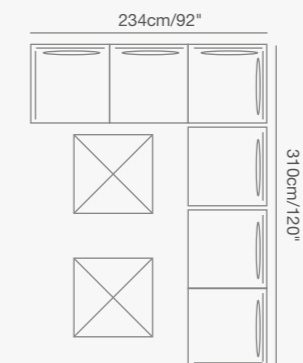

Thanks to backs that can be moved on all four sides of the bases, our WELCOME seating system is the epitome of adaptability. You can easily create face to face seating, side by side, use your sofa as a lounge as well. With only a few units, possibilities are simply endless and easily reconfigurable. Enjoy!

WELCOME

truly offers infinite possibilities, you simply have to decide between 1, 2 or 3 seaters or extra long sofa in line or U or L configurations.

91 7014 80