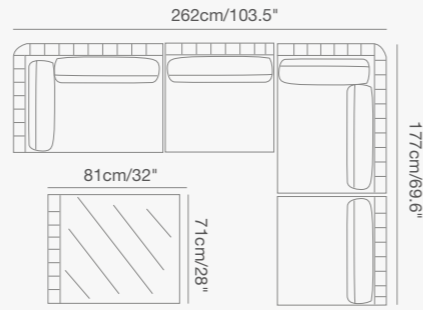

HUG

A few configurations , just a few...