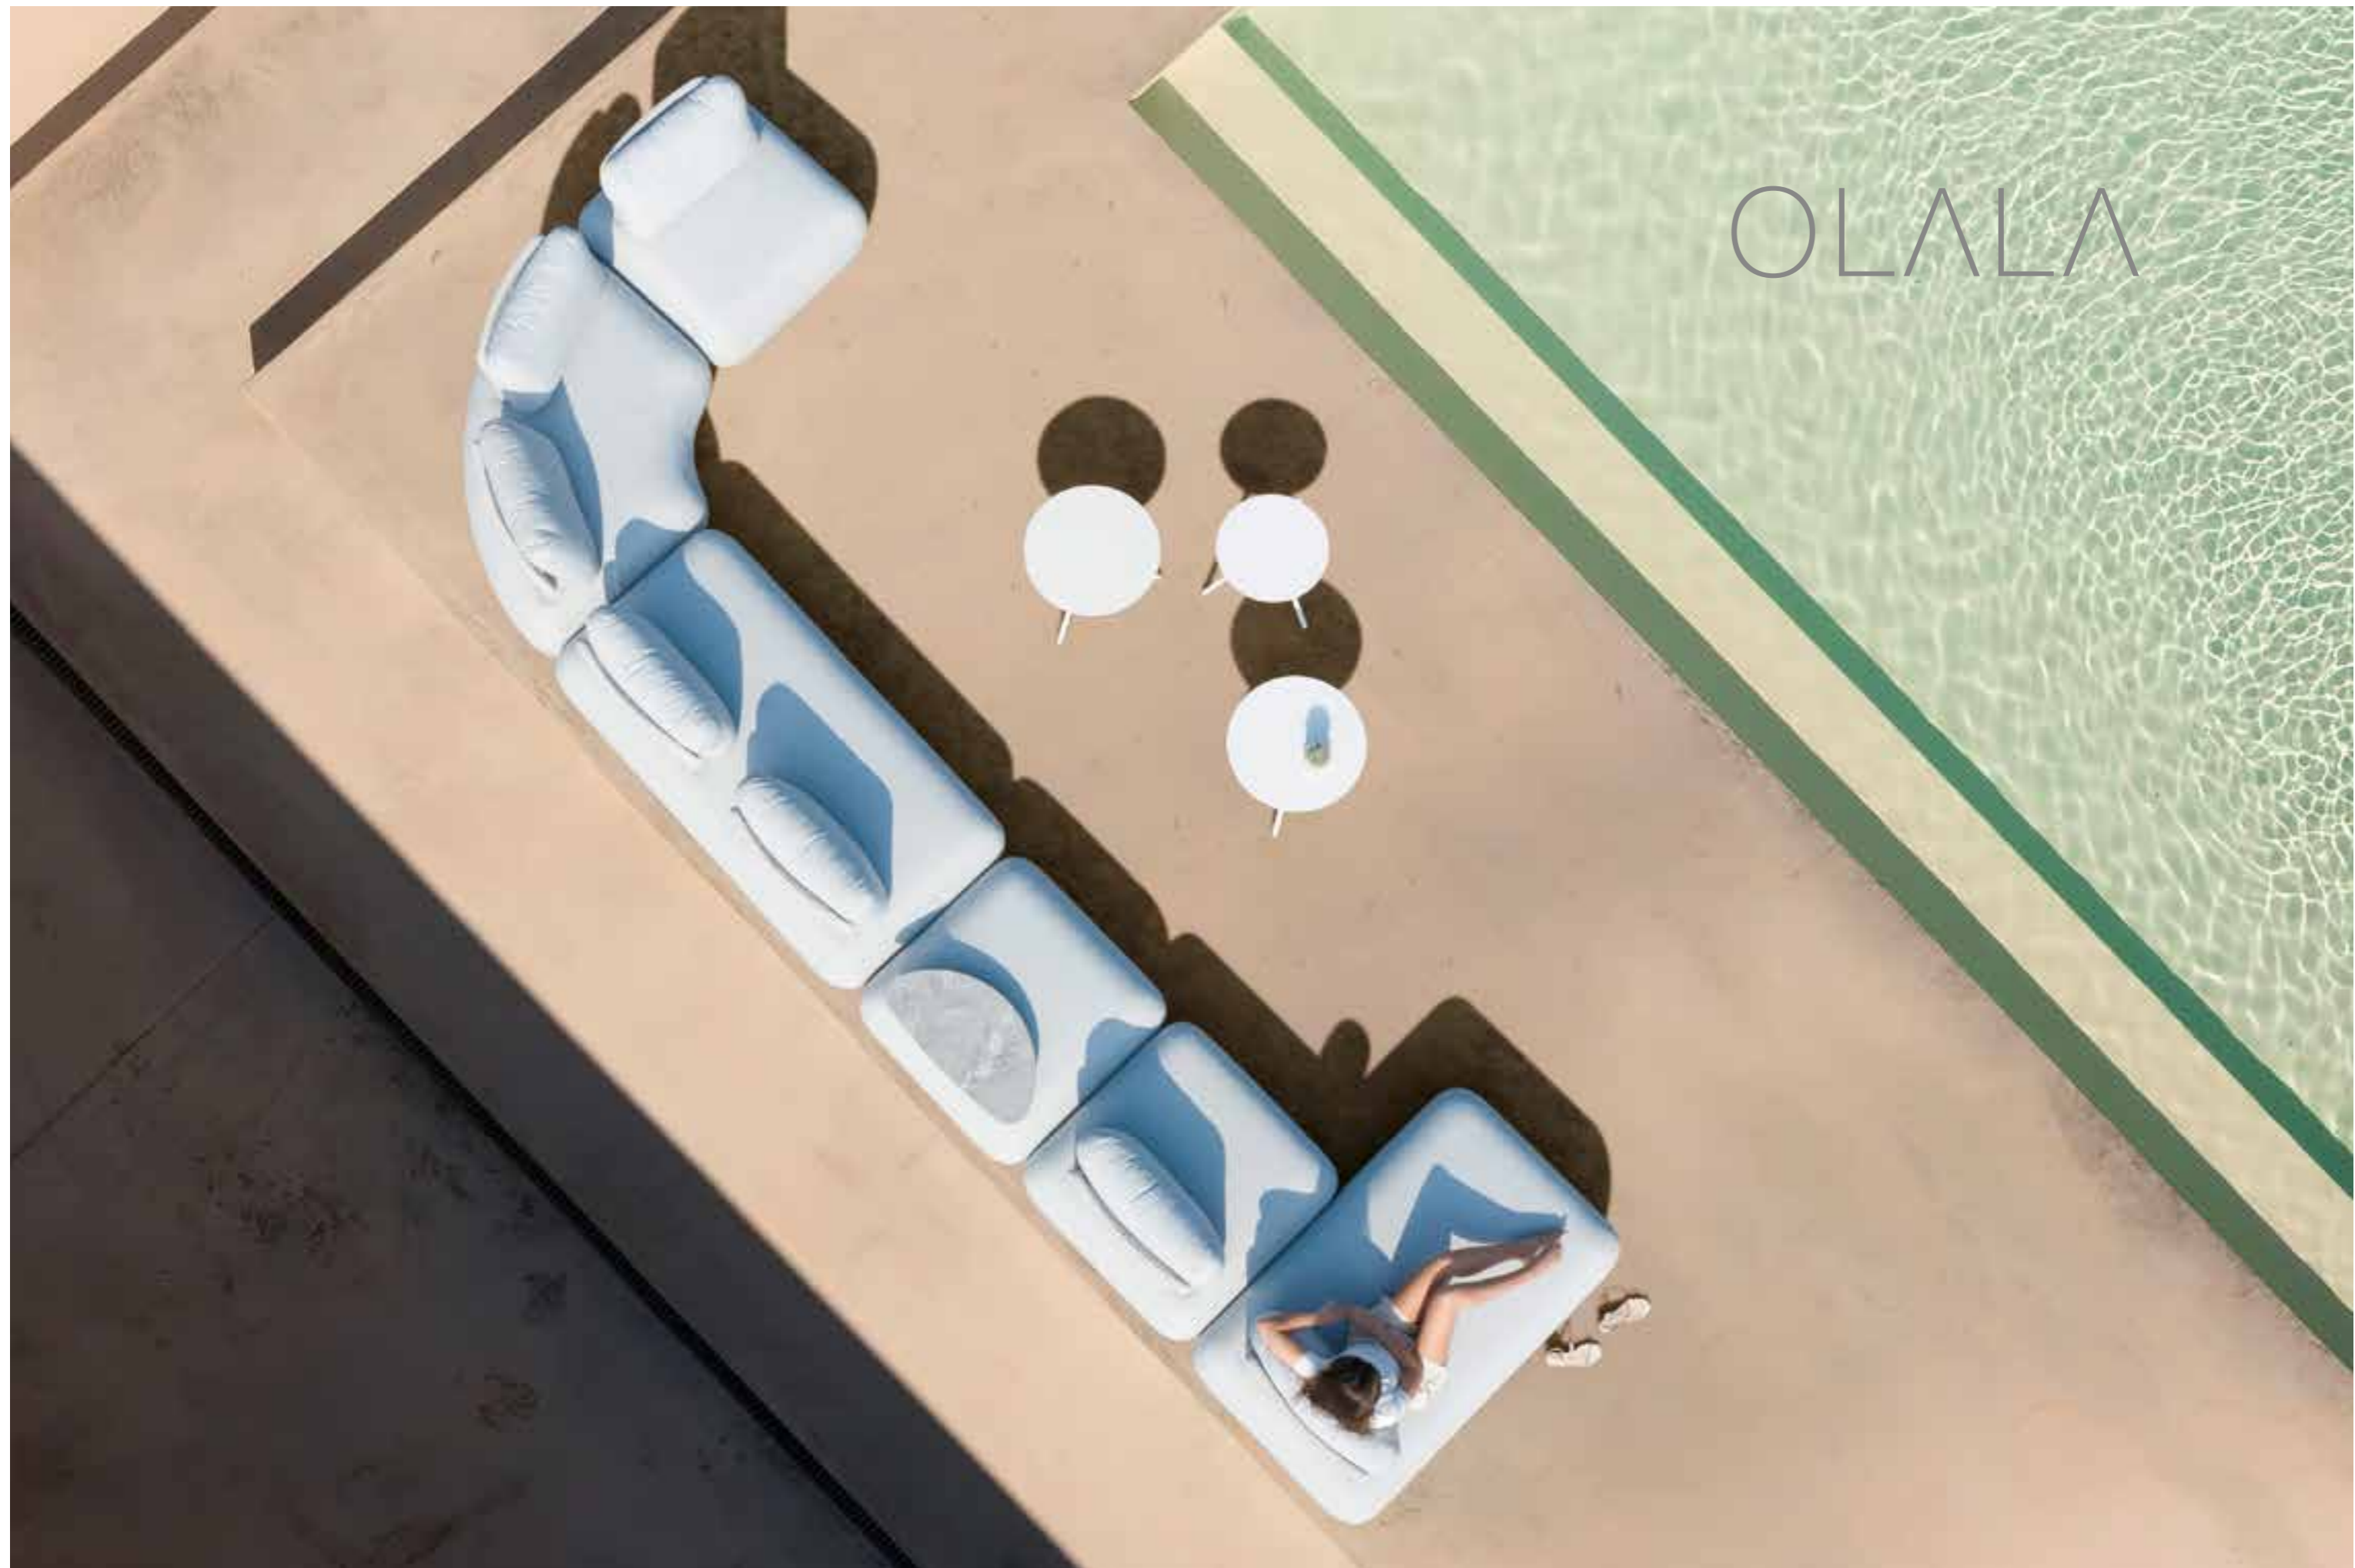

92 2785 20 KOKOON daybed SKU# **KO70**
 Dia .164cm/64.5" H . 200cm/79"
 SH . 45cm/18"

Frame

Light grey

Cushions
 COUTUREtex

Light grey

Weaving

Light grey

OLALA