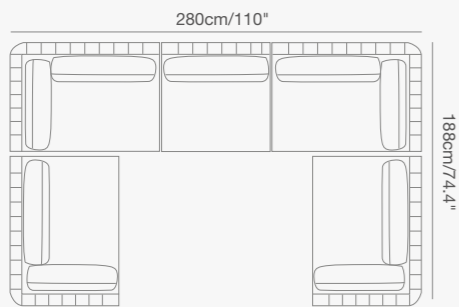

HUG

A few configurations , just a few...