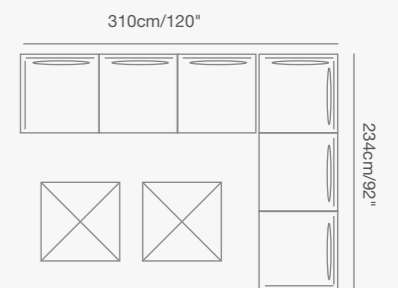

91 7014 60

91 7014 90