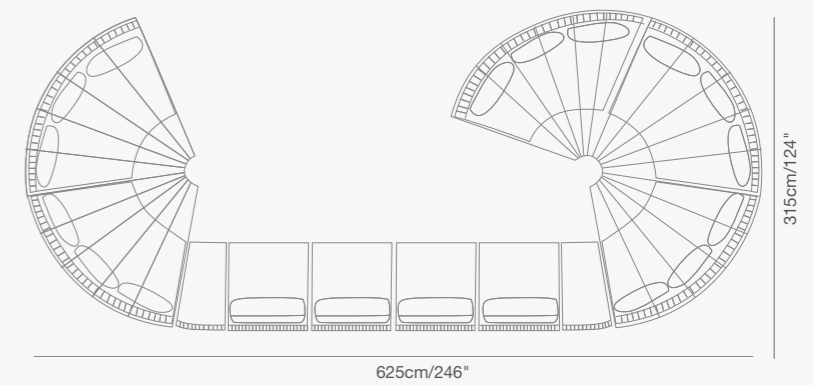

Design your own configurations, your project is unique.