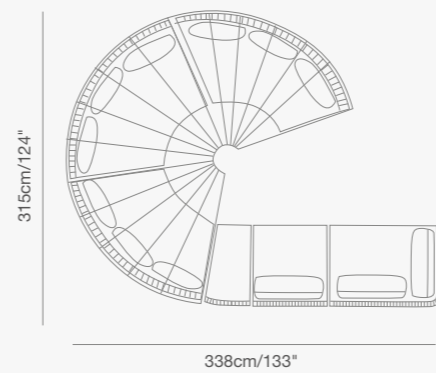

Design your own configurations, your project is unique.