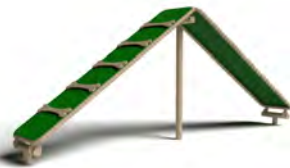

## AGILITY

**ADVENTURE PEAK**  
123" L x 17" W x 71" H  
130 lbs

**HOOP JUMP**  
54" W x 62" H  
55 lbs

**ADJUSTABLE JUMP**  
37" L x 26" W x 11" H  
51 lbs

**TUNNEL RUN**  
43" L x 33" W x 41" H  
90 lbs