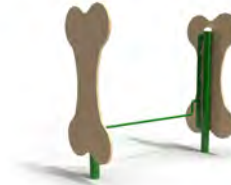

## AGILITY

**ADVENTURE PEAK**  
123" L x 17" W x 71" H  
130 lbs

**HOOP JUMP**  
54" W x 62" H  
55 lbs

**ADJUSTABLE JUMP**  
37" L x 26" W x 11" H  
51 lbs

**TUNNEL RUN**  
43" L x 33" W x 41" H  
90 lbs

## AGILITY Progressively Challenging

**STEPPING RISER**  
78" L x 12" W x 15" H  
57 lbs

**STEPPING CLUSTER**  
115" L x 15" H  
77 lbs

**RAMP AND STEP**  
163" L x 25" W x 45" H  
189 lbs

**SKY CROSSING**  
210" L x 17" W x 31" H  
194 lbs