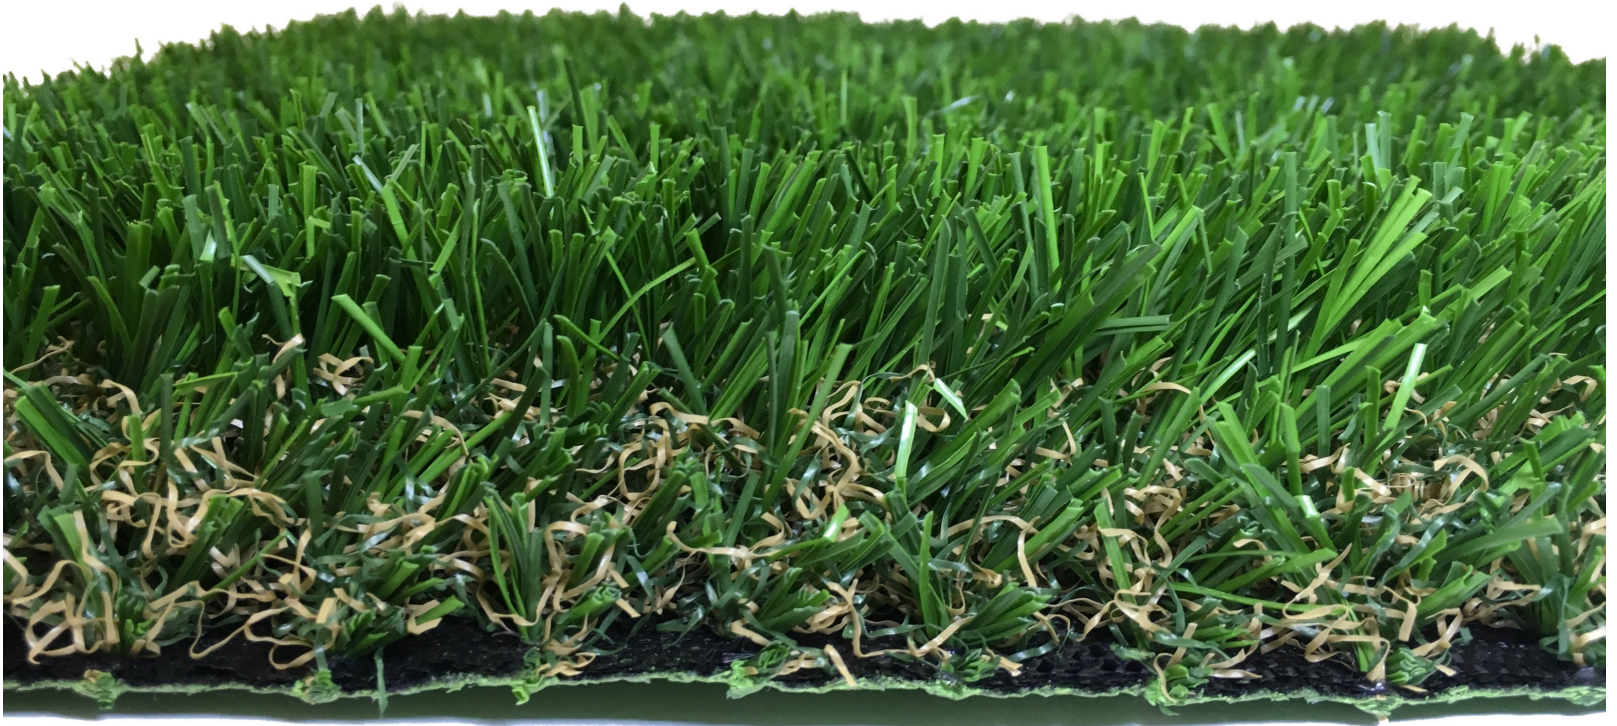

Vista Sport

Color:

Emerald bicolor with green thatch

Materials:

V-shaped polyethylene fiber and thatch

Roll Width:

15'

Infill Per Sq. Ft:

Southwestern Sod Sport

Color:

Olive bicolor with green and tan thatch

Materials:

Spined polyethylene fiber with polypropylene thatch

Roll Width:

15'

Infill Per Sq. Ft:

Triple layer primary, 20 oz acrylic secondary

Applications:

Landscape, playgrounds, pets, sports

Fully-permeable Backing

Purchase Green is an international distributor of artificial grass. We use the highest quality components such as durable fibers and thermally stable, high tear-resistant backings. We offer non-toxic, cost-effective, environmentally friendly and low maintenance synthetic lawns and putting greens.

Bluegrass Light

**Color:**

Field green & olive green
with green & tan thatch

Materials:

C-shaped polyethylene fiber
with polypropylene thatch

Roll Width:

15'

Infill Per Sq. Ft: