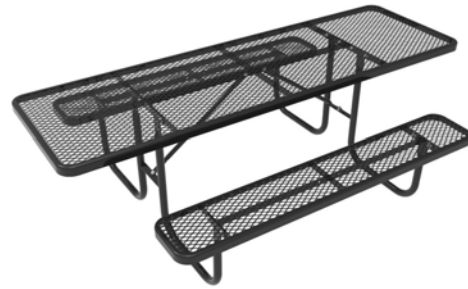

158H-V8 8' Heavy-Duty Rectangular Table, red diamond pattern, black frame

158H | HEAVY-DUTY 8' DOUBLE SIDED ADA ACCESSIBLE TABLE

- Available in an 8' ADA accessible option with double-sided handicap accessibility
- Thermoplastic finish with powder coated frame
- 1-5/8" O.D. all MIG welded frame
- 1" O.D. brace
- All stainless steel hardware
- Portable and/or surface mount
- See page 99 for color options and 98 for patterns

ADA DOUBLE SIDED

158H-V8
158H-VR8
158H-P8
158-PR8
158-FV (frame only)