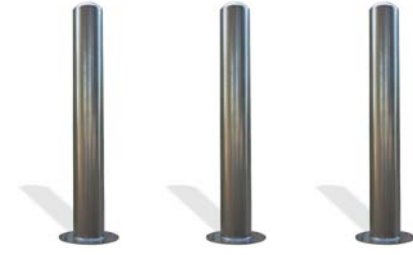

2603/2604 | RICHMOND BOLLARD

- 6" diameter
- Available in 3' and 4' heights
- 1 and 2 Loop options available for use with chain
- Powder coated finish
- Surface mount (SM) and inground (S)
- See page 99 for color options

	3 FOOT	4 FOOT
6" diameter	2603	2604