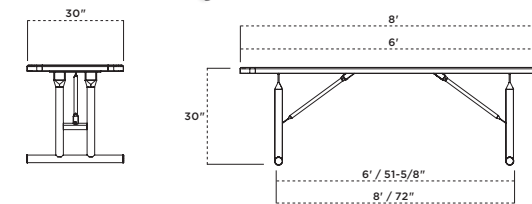

238U-V6 6' Utility Table, portable, red diamond pattern, black frame