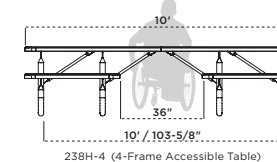

238H | EXTRA HEAVY-DUTY 8' DOUBLE SIDED ACCESSIBLE TABLE

- Available in an 8' ADA Accessible option with double-sided accessibility
- Thermoplastic finish with powder coated frame
- 2-3/8" O.D. frame with 1" O.D. brace
- All MIG welded frame with walk-through designs
- All stainless steel hardware
- Portable and/or surface mount
- See page 99 for color options and 98 for patterns

ADA Double-Sided

- 238H-V8
- 238H-VR8
- 238H-P8
- 238H-PR8
- 238-FV (frame only)

238 | EXTRA HEAVY-DUTY RECTANGULAR TABLE

- 4', 6' and 8' lengths
- Thermoplastic finish with powder coated frame
- 2-3/8" O.D. frame with 1" O.D. brace
- All MIG welded frame with walk-through designs
- All stainless steel hardware
- Portable and/or surface mount
- Umbrella hole option is available for 6' and 8' tables
- See page 99 for color options and 98 for patterns

4 FOOT	6 FOOT	8 FOOT
238-V4	238-V6	238-V8
238-P4	238-VR6	238-VR8
—	238-P6	238-P8
—	238-PR6	238-PR8
—	238-FV (frame only)	238-FV (frame only)
—	238-V6U (with umbrella hole)	238-V8U (with umbrella hole)
—	238-P6U (with umbrella hole)	238-P8U (with umbrella hole)

238-3 | EXTRA HEAVY-DUTY SHELTER TABLE

- Available in 10' or 12' lengths with 3 frames
- Thermoplastic finish with powder coated frame
- 2-3/8" O.D. frame with 1" O.D. brace
- All MIG welded frame with walk-through designs
- All stainless steel hardware
- Portable and/or surface mount
- Includes 2 sections and 3 legs for added support
- See page 99 for color options and 98 for patterns

10 FOOT, 3-FRAME	12 FOOT, 3-FRAME
238-3-V10	238-3-V12
238-3-P10	238-3-P12
238-3-FV (frame only)	238-3-FV (frame only)

238HS | EXTRA HEAVY-DUTY SINGLE-SIDED ADA TABLE