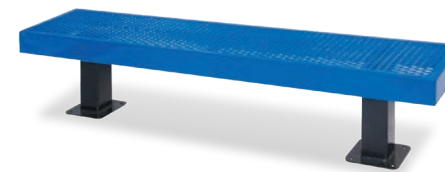

932SM-V6 6' Mall Bench, surface mount, blue diamond pattern, black frame

932 | MALL BENCH

- Available in 4', 6', and 8' lengths
- 15" deep seat with 4" tall outside border
- Thermoplastic finish with powder coated frame
- All stainless steel hardware
- Inground (S) or surface mount (SM)
- Seating pattern options: perforated, diamond, wave
- See page 99 for color options

4 FOOT	6 FOOT	8 FOOT
932-V4	932-V6	932-V8
932-P4	932-P6	932-P8
932-W4	932-W6	932-W8