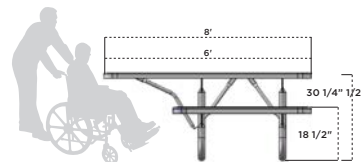

238HS | EXTRA HEAVY-DUTY SINGLE-SIDED ADA TABLE

- 6' and 8' lengths
- ADA accessible
- Thermoplastic finish with powder coated frame
- 2-3/8" O.D. all MIG welded frame
- Features walk-through design
- 1" O.D. brace
- All stainless steel hardware
- See page 99 for color options and 98 for patterns

6 FOOT	8 FOOT
238HS-P6*	238HS-V8
238HS-V6*	238HS-VR8
—	238HS-P8
—	238HS-PR8
—	238HS-FV (frame only)

*Anchor bolt install recommended, anchor bolts not included.