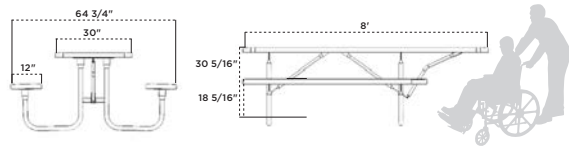

158HS | HEAVY-DUTY 8' SINGLE SIDED ADA ACCESSIBLE TABLE

- Available in an 8' ADA accessible option with single-sided handicap accessibility
- Thermoplastic finish with powder coated frame
- 1-5/8" O.D. bolt together frame
- 1" O.D. brace
- All stainless steel hardware
- Portable and/or surface mount
- See page 99 for color options and 98 for patterns

ADA SINGLE SIDED

158HS-V8
158HS-VR8
158HS-P8
158HS-PR8
158-FV (frame only)

BT158-V6 6' Heavy-Duty Bolt-Thru Rectangular Table, green diamond pattern, black frame

BT158 | HEAVY-DUTY BOLT-THRU TABLE

- Available in 6' and 8' lengths
- Thermoplastic finish with powder coated frame
- 1-5/8" O.D. bolt together frame
- 1" O.D. brace
- All stainless steel hardware
- Portable and/or surface mount
- See page 99 for color options and 98 for patterns

6 FOOT	8 FOOT
BT158-V6	BT158-V8
BT158-VR6	BT158-VR8
BT158-P6	BT158-P8
BT158-PR6	BT158-PR8
BT158-FV (frame only)	BT158-FV (frame only)