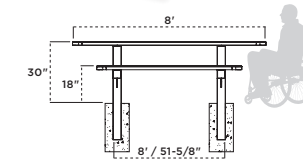

347 | RECTANGULAR DUAL PEDESTAL

- Available in 6' and 8' lengths with ADA accessibility (8' inground mount only)
- Thermoplastic top and seats with powder coated frame
- 4" x 4" square all MIG welded frame and support arms
- All stainless steel hardware
- Inground (S) or surface mount (SM)
- See page 99 for color options and 98 for patterns

6 FOOT	8 FOOT	ADA 8 FOOT
347-V6	347-V8	347H-V8
347-P6	347-P8	347H-P8
347-VR6	347-VR8	347H-VR8
347-PR6	347-PR8	347H-PR8

337 | HEAVY-DUTY RECTANGULAR SINGLE PEDESTAL TABLE

- Available in 4' and 6' lengths with ADA accessibility
- Thermoplastic finish with powder coated frame
- 4" x 4" square post frame with 3" x 3" square support arms
- All MIG welded frame
- All stainless steel hardware
- Inground (S) or surface mount (SM)
- See page 99 for color options and 98 for patterns

4 FOOT	6 FOOT
337-V4	337-V6
337-P4	337-P6
—	337-VR6
—	337-PR6

238U | UTILITY TABLE

Utility Tables have an easy access design and are ideal for any park or restaurant.

- Available in 6' and 8' lengths with ADA accessibility
- Thermoplastic finish with powder coated frame
- 2-3/8" O.D. all MIG welded frame
- 1" O.D. brace
- All stainless steel hardware
- Portable only
- See page 99 for color options and 98 for patterns

6 FOOT	8 FOOT
238U-V6	238U-V8
238U-VR6	238U-VR8
238U-P6	238U-P8
238U-PR6	238U-PR8

349 | MULTI PEDESTAL TABLE

- Available in 6', and 8' lengths with ADA accessibility (8' only)
- Thermoplastic finish with powder coated frame
- 4" square post all MIG welded frame with walk-through design
- All stainless steel hardware
- Inground (S) or surface mount (SM)
- See page 99 for color options and 98 for patterns

6 FOOT	8 FOOT	ADA 8 FOOT
349-V6	349-V8	349H-V8
349-P6	349-P8	349H-P8
349-VR6	349-VR8	349H-VR8
349-PR6	349-PR8	349H-PR8

349U | MULTI PEDESTAL UTILITY TABLE