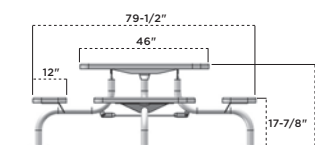

369SM-V Square Span Leg Table, black diamond pattern, black frame

ROUND TABLE	OCTAGON TABLE	SQUARE TABLE	3-SEAT SQUARE TABLE
369-RDV	369-OV	369-V	369H-V
369-RDP	369-OP	369-P	369H-P
369-RDVR	369-OVR	369-VR	369H-VR
369-RDPR	369-OPR	369-PR	369H-PR