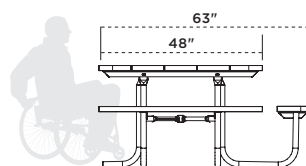

TABLES

**358H-CDR48** 3-Seat 48" ADA Square Table, cedar recycled plastic planks, black frame

**358H | ADA 48" SQUARE TABLE**

- 48" table with umbrella hole diameter 1-9/16" I.D.
- ADA accessible with 3-seat
- 1-5/8" O.D. all bolt together walk-through design
- 1" O.D. brace
- Frame can be powder coated or hot-dip galvanized
- All galvanized hardware (for wood)
- All zinc plated hardware (for recycled plastic)
- Portable and/or surface mount
- See page 99 for frame color options and 97 for plank color options