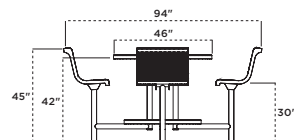

46" ROUND TABLE

362-RDV
362-RDP