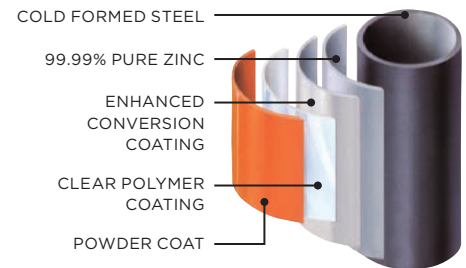

STANDARD POWDER COAT

- Uniform coating
- Durability
- High-quality
- Attractive finish

HOT-DIP GALVANIZED

- Galvanized both inside and out
- Superior four-layer adhesion bond
- Excellent abrasion resistance
- Provides cathodic protection to the underlying steel
- Increases the useful life of steel