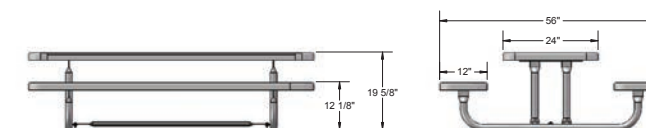

4 FOOT	6 FOOT	8 FOOT
158PS-V4	158PS-V6	158PS-V8
158PS-P4	158PS-P6	158PS-P8