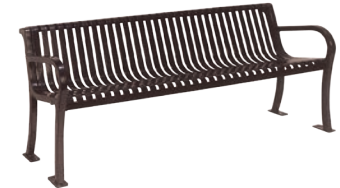

S | SLAT

- 12-gauge sheet steel