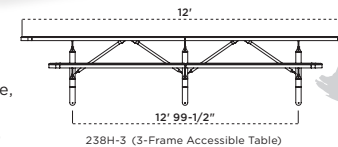

238H-3-V12 12' ADA Shelter Table, portable, red diamond pattern, black frame