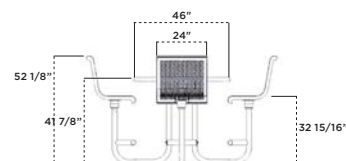

BISTRO TABLE

365-RDV
365-RDP

365-RDP 46" Bistro Table black perforated pattern, black frame