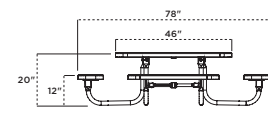

350PS | PORTABLE PRESCHOOL TABLE

- 36" table top with 12" high seating
- 1-5/8" O.D. all MIG welded pipe with 1" O.D. brace
- Walk through design
- All stainless steel hardware

46" TABLE

SQUARE
Solid Top
350PS-P
350PS-V

557 | HEAVY-DUTY 4' PRESCHOOL TABLE

- 1-5/8" O.D. all MIG welded pipe with 1" O.D. brace
- Walk through design
- All zinc plated hardware
- Available with green or blue high density polyethylene planks with powder coated frame
- Seats are 9" x 48" and table top is 30" x 48"
- Portable

GREEN PLANK   **BLUE PLANK**

557-PE4G   557-PE4BL

358PS | PORTABLE PRESCHOOL TABLE

- 46" table top with 12" high seating
- 1-5/8" O.D. all MIG welded pipe with 1" O.D. brace
- Walk through design
- All stainless steel hardware
- Also available with learning table top that includes alphabet and numbers 0-9 to compliment your early childhood setting

46" TABLE

SQUARE	OCTAGON	ROUND	LEARNING TABLE
358PS-P	358PS-OP	358PS-RDP	358PS-PLP
358PS-V	358PS-OV	358PS-RDV	
358PS-VR	358PS-OVR		
358PS-PR	358PS-OPR		

357 | 36" PRESCHOOL TABLE

- 1" O.D. all bolt together frame with 1" O.D. brace
- Walk through design
- All zinc plated hardware
- Features high density polyethylene planks with galvanized or powder coated frame
- Seats are 9-1/4" x 36" and table top is 24" x 36"
- Portable

GREEN PLANKS   **RED & GREEN PLANKS**

357-G   357-MC
G357