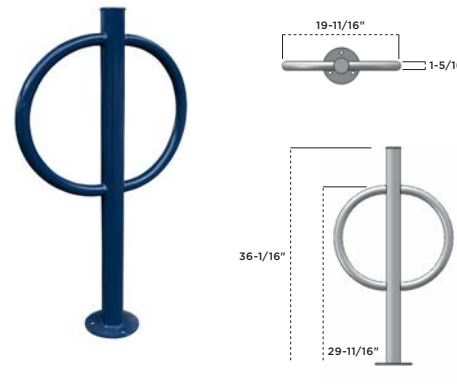

5040SM Hitch Rack, ultra blue