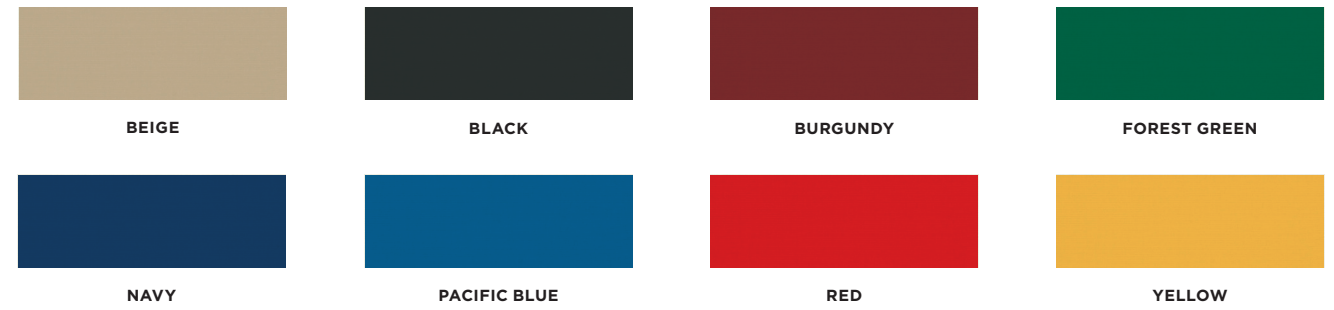

7G COLOR OPTIONS