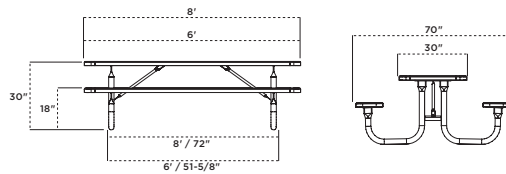

238 | EXTRA HEAVY-DUTY RECTANGULAR TABLE

- 4', 6' and 8' lengths
- Thermoplastic finish with powder coated frame
- 2-3/8" O.D. frame with 1" O.D. brace
- All MIG welded frame with walk-through designs
- All stainless steel hardware
- Portable and/or surface mount
- Umbrella hole option is available for 6' and 8' tables
- See page 99 for color options and 98 for patterns

4 FOOT	6 FOOT	8 FOOT
238-V4	238-V6	238-V8
238-P4	238-VR6	238-VR8
—	238-P6	238-P8
—	238-PR6	238-PR8
—	238-FV (frame only)	238-FV (frame only)
—	238-V6U (with umbrella hole)	238-V8U (with umbrella hole)
—	238-P6U (with umbrella hole)	238-P8U (with umbrella hole)