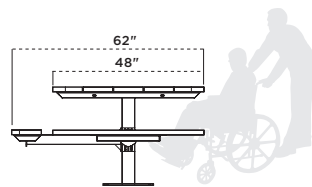

338H3 (Single-Sided Accessibility)

338H | 48" ADA SINGLE PEDESTAL TABLE

- ADA accessible with 2-seat or 3-seat inground option

ADA 3-SEAT

338H3-U48	338H2-U48
338H3-PT48	338H2-PT48
338H3-T48	338H2-T48
338H3-R48	338H2-R48