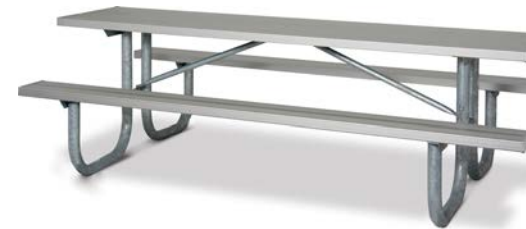

ALUMINUM PLANKS

- 2" x 10" size
- 6063-T6 extruded aluminum alloy

(A) ANODIZED

- Used for table tops, seats, and backs on most products