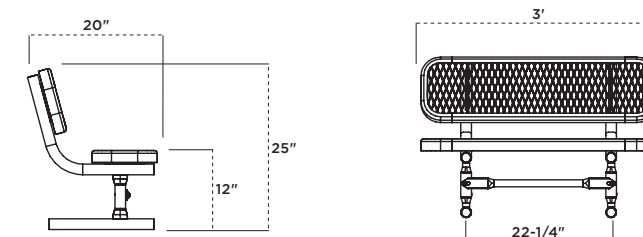

PRESCHOOL

940PPS-V3

940PPS-P3

940P-P6-BB 6' Buddy Bench, blue with black frame, original font, friends icon

940 | BUDDY BENCH

- Available in 6' or 8'
- Perforated Game Pattern (featuring tic-tac-toe and chess/checkers perforated seat designs)
- Portable (P), inground (S), or surface mount (SM)
- Thermoplastic finish (seat and back) with powder coated frame
- 1" O.D. Brace (portable frame only)