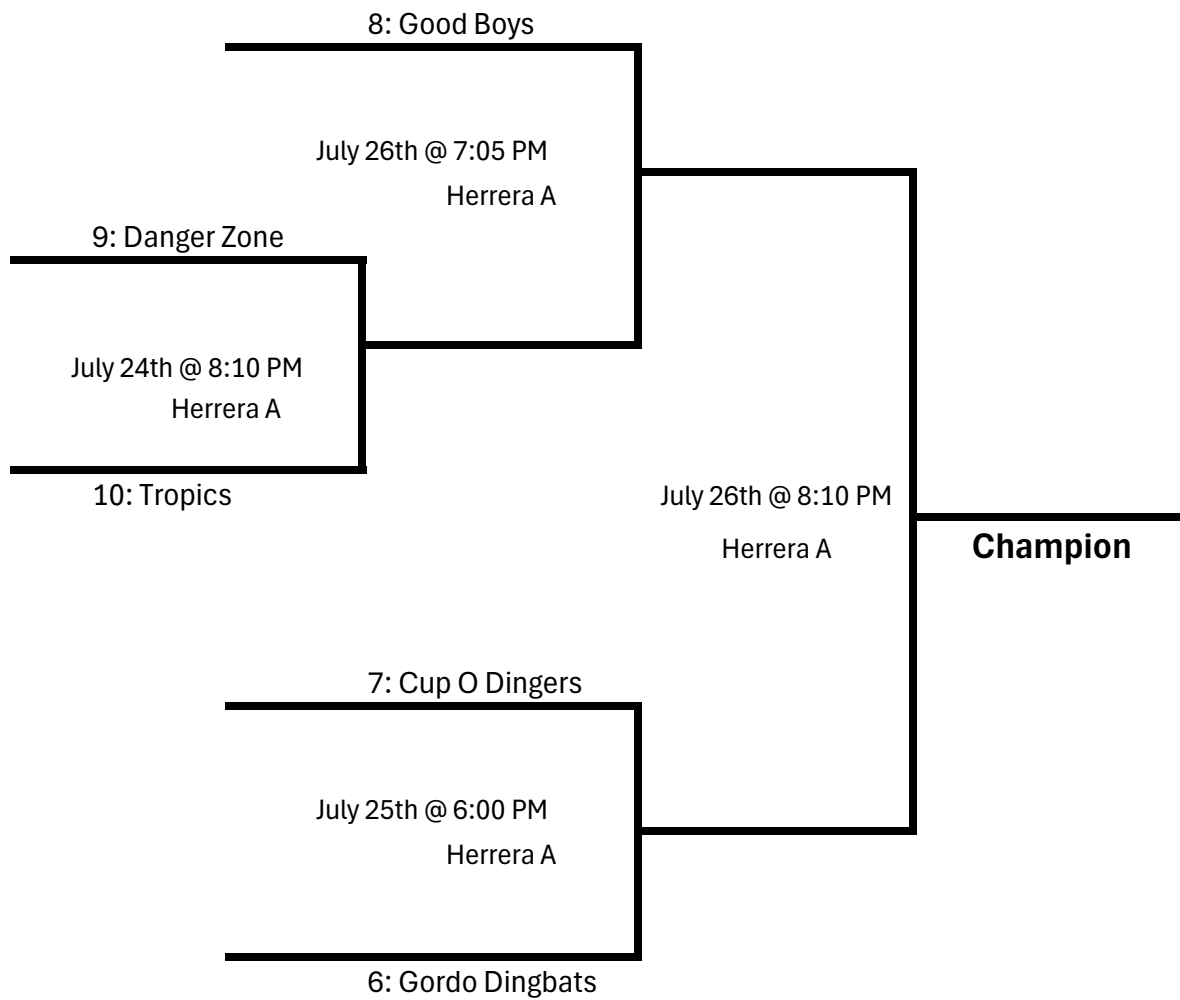

**Boys and Girls Club  
Men's Adult Softball Tournament Bracket**

**Men's A League**

**Boys and Girls Club  
Men's Adult Softball Tournament Bracket**

**Men's B Leauge**

**Boys and Girls Club  
Men's Adult Softball Tournament Bracket**

**Men's C League**

**Boys and Girls Club  
Men's Adult Softball Tournament Bracket**

**Men's D League**