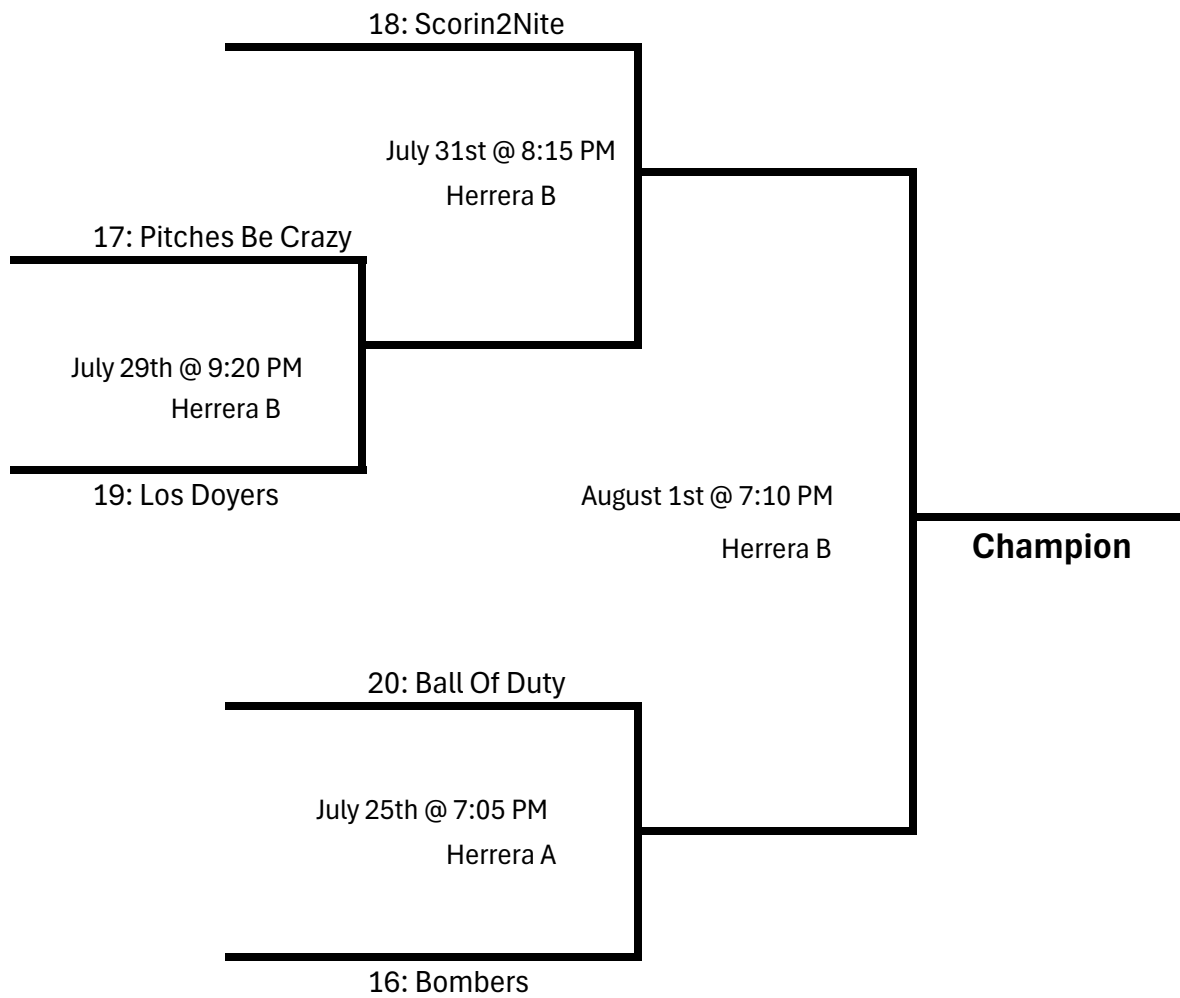

**Boys and Girls Club  
Men's Adult Softball Tournament Bracket**

**Men's A League**

**Boys and Girls Club  
Men's Adult Softball Tournament Bracket**

**Men's B Leauge**

**Boys and Girls Club  
Men's Adult Softball Tournament Bracket**

**Men's C League**

**Boys and Girls Club  
Men's Adult Softball Tournament Bracket**

**Men's D League**

# Women's