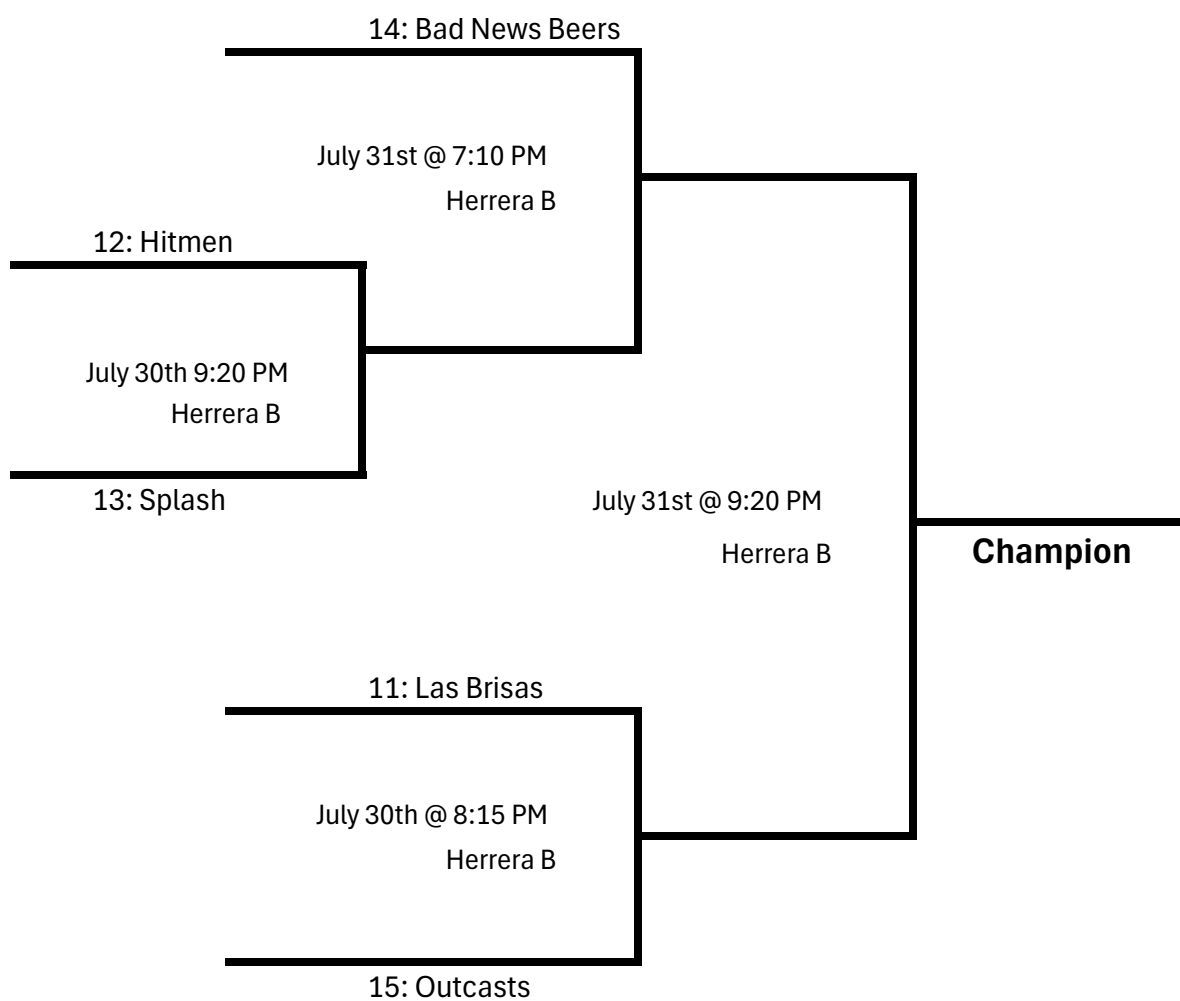

**Boys and Girls Club  
Men's Adult Softball Tournament Bracket**

**Men's A League**

**Boys and Girls Club  
Men's Adult Softball Tournament Bracket**

**Men's B Leauge**

**Boys and Girls Club  
Men's Adult Softball Tournament Bracket**

**Men's C League**

**Boys and Girls Club  
Men's Adult Softball Tournament Bracket**

**Men's D League**