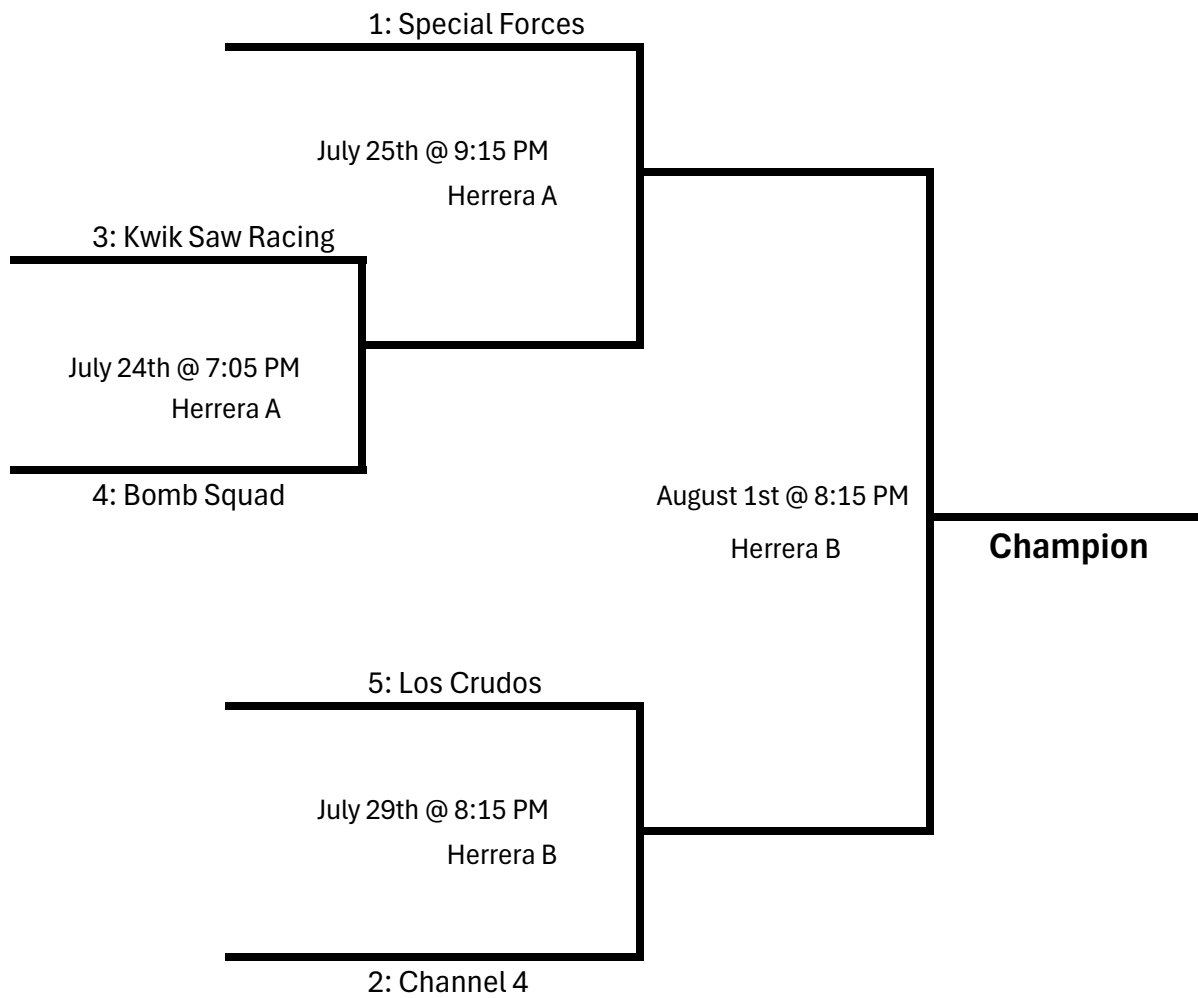

**Boys and Girls Club  
Men's Adult Softball Tournament Bracket**

**Men's A League**

**Boys and Girls Club  
Men's Adult Softball Tournament Bracket**

**Men's B Leauge**

**Boys and Girls Club  
Men's Adult Softball Tournament Bracket**

**Men's C League**

**Boys and Girls Club  
Men's Adult Softball Tournament Bracket**

**Men's D League**