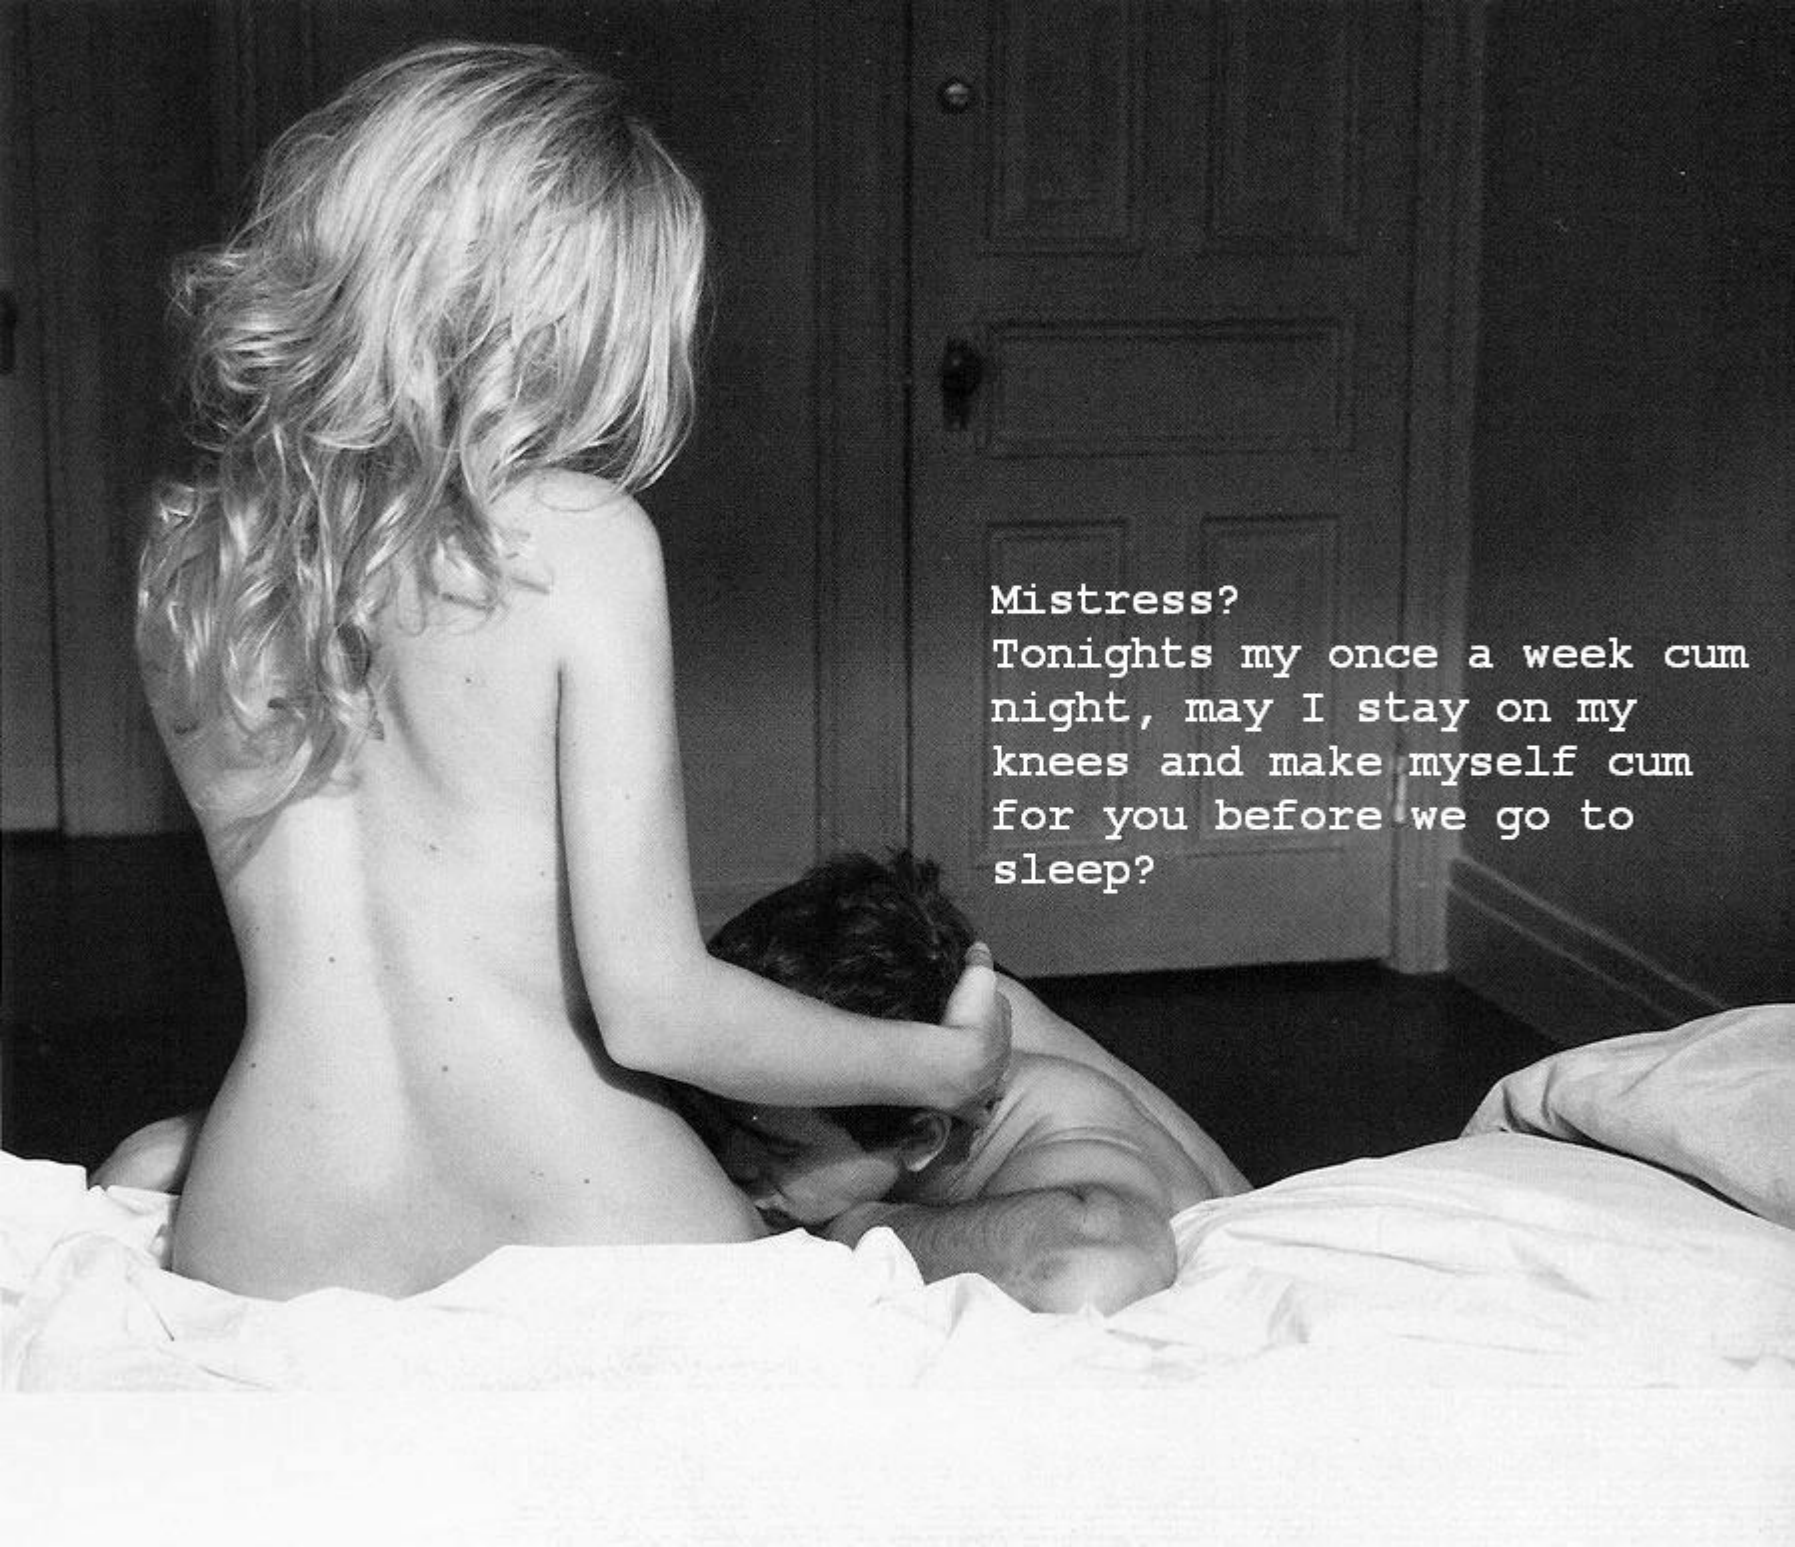

Imagine it's YOU, yes IMAGINE my
friend

that it's YOU kneeling naked on
her floor at this story's end!

And it's YOU kneeling naked after
serving them their wine and their
cheese

KNOWING what Sue has to do to GET
one of these!

Once upon a time
my strict
Mistress taught
me,
the HARD way how
things in HER
house would be!

I'd OBEY her and
I'd SERVE her the
way SHE wanted
IMMEDIATELY.

no matter HOW
humiliating

"It Might Be For Me!"

You pleased me VERY well
slave, I came a whole BUNCH
of times and now I want to
go to sleep!
YOU may go to sleep now
TOO slave!

Mistress?

Tonights my once a week cum
night, may I stay on my
knees and make myself cum
for you before we go to
sleep?

Awww, don't CRY slave,
next week will be ALL over
before you KNOW it!

And when it
became TUESDAY,
what did I want
so BADLY to do?

Kneel NAKED
and SERVE me
in front
of my
Girlfriend
Sue,

because you didn't want
ONE week without cumming
to turn into TWO!
Isn't that RIGHT slave?