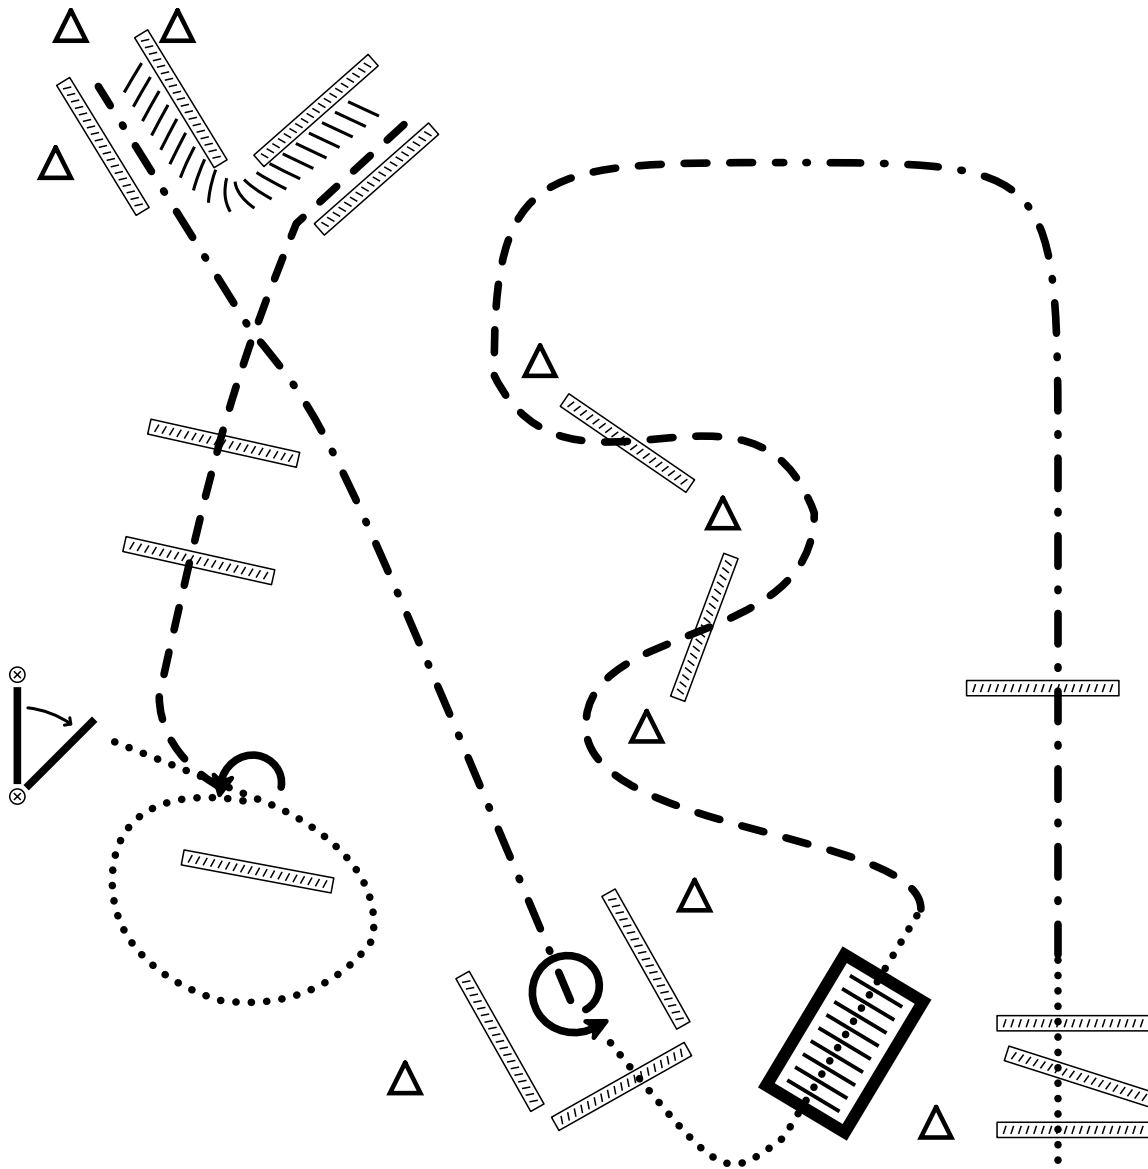

TRAIL

Show: 2024 WCRH Buckle Series #1

Date: 4/13/2024

Classes: 73. Green Horse (W/T) Ranch Trail
83. Green Rider (W/T) Ranch Trail
93. Short Stirrup (10&U-W/T) Ranch Trail

1. Work gate, right hand push
2. Walk small circle around log drag
3. 180° left, trot over logs, Stop in chute
4. Back chute as shown
5. Extended trot, halt in box
6. 360° left
7. Walk out of box and over bridge
8. Trot as shown over logs
9. Extended trot and over log
10. Walk over logs