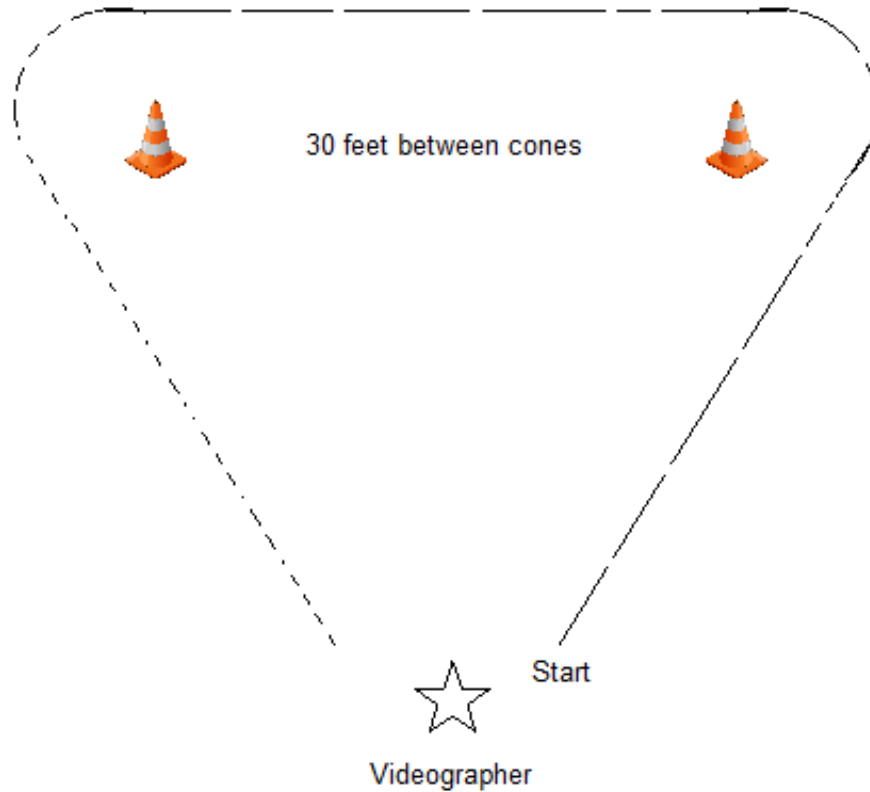

iRanchHorse World Show 2022

All Ranch Conformation

1. State exhibitor and horse name.
2. Trot away from videographer
3. Trot around corner and to second cone
4. Walk around corner and straight to judge
5. Set up for inspection.
6. Videographer will take two laps around horse starting at left side and panning around horse. (Be sure to capture entire horse in video including head).