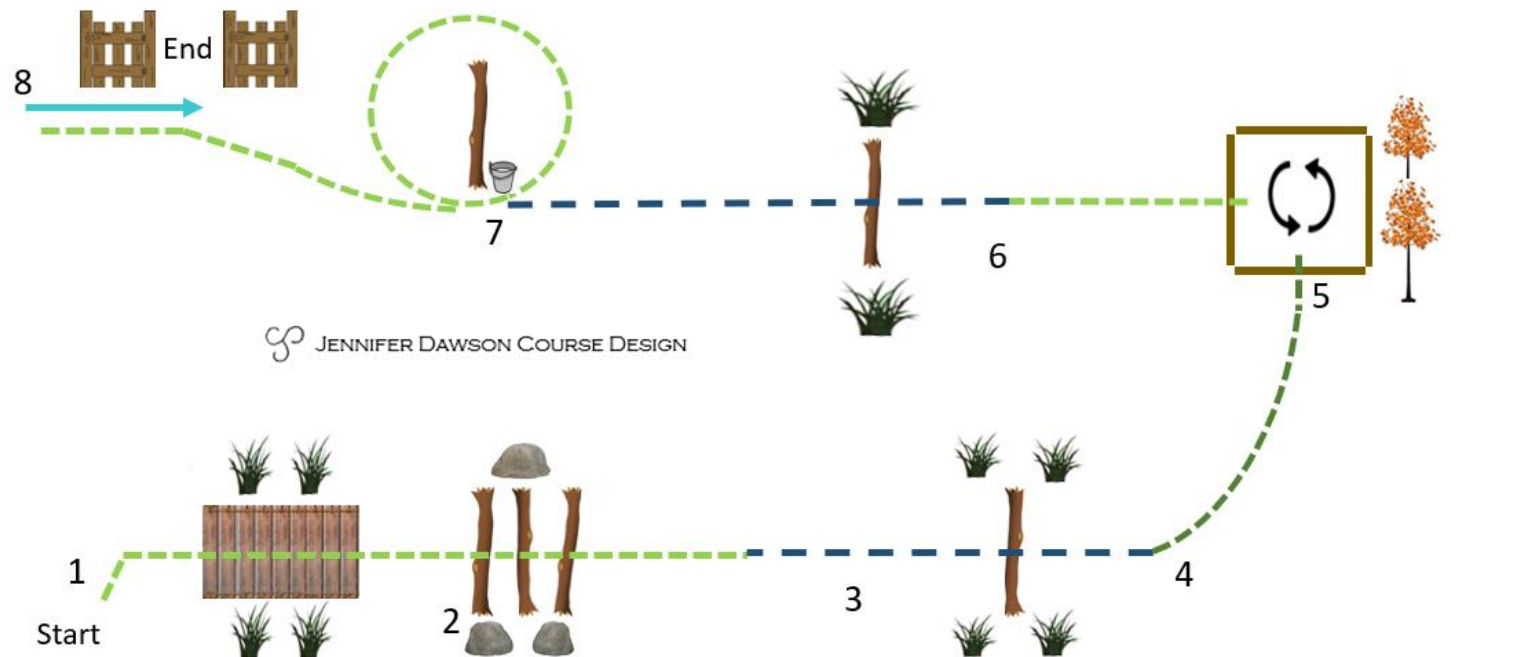

FUTURITY - RANCH SUITABILITY

(Open & Amateur)

Ranch Riding

1. Walk
2. Trot as shown
3. Lope left lead
4. Extend the lope
5. Collect the lope
6. Stop, back
7. 360 both directions (either way first)
8. Walk around corner and extended trot to back gate

Ranch Trail

1. Walk over bridge
2. Walk over logs
3. Trot as shown and over logs
4. Walk into box, 1 ¼ turns left, walk out of box
5. Extended trot over log
6. Stop at log, sidepass right, sidepass left and off of log
7. Lope as shown and over log
8. Stop past gate, back to gate, work gate right hand push

RANCH PROSPECT FUTURITY

The ranch prospect futurity classes consist of longe line, in hand ranch trail and ranch conformation.

Longe line class will be walk, trot, extended trot and lope both directions.

In all prospect classes, focus will be on potential as a ranch horse with consideration given to age.

1. Walk, cross bridge
2. Walk over logs
3. Trot over log
4. Extended walk
5. Walk into box, turn 1 ¼ turns left, walk out of box
6. Trot over log
7. Stop before log and pick up bucket, walk around log, replace bucket, walk past gate
8. Back to gate, work gate right hand