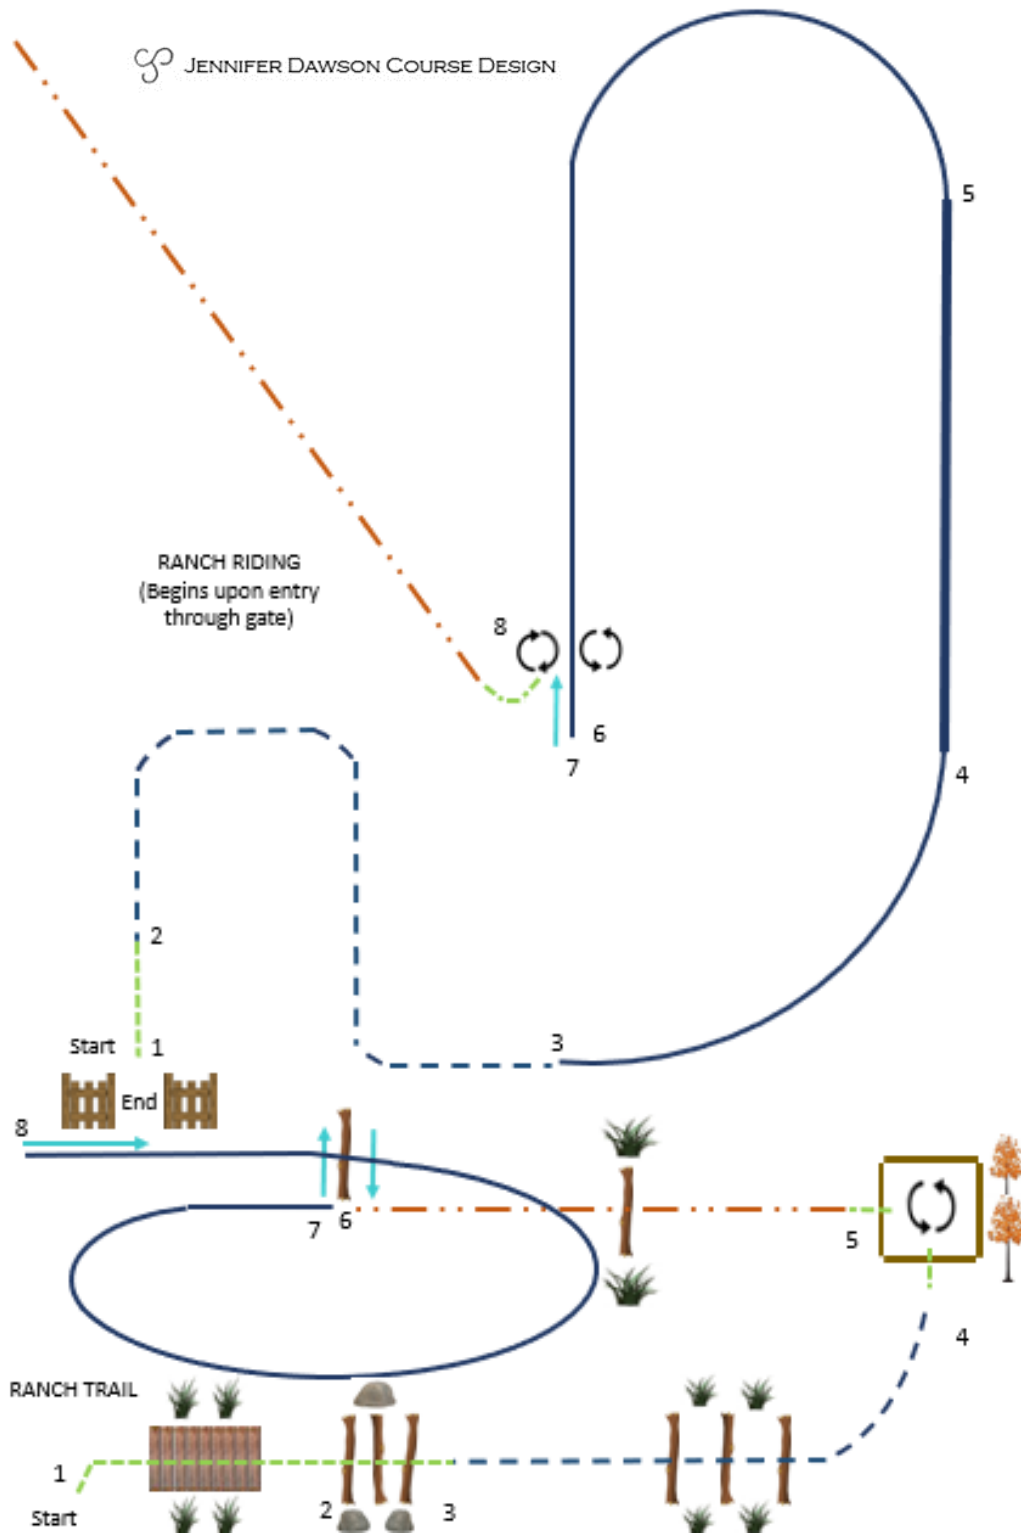

RANCH HORSE RENDEZVOUS 2023

FUTURITY & MATURITY DAY

WWW.WESTCOASTRANCHHORSE.COM

MATURITY – RANCH SUITABILITY

(Open & Amateur)

JENNIFER DAWSON COURSE DESIGN

Ranch Riding

1. Walk
2. Trot as shown
3. Lope left lead
4. Extend the lope
5. Collect the lope
6. Change leads & lope right lead
7. Stop, back, 360 both directions (either way first)
8. Walk around corner and extended trot to back gate

Ranch Trail

1. Walk over bridge
2. Walk over logs
3. Trot as shown and over logs
4. Walk into box, 1 ¼ turns left, walk out of box
5. Extended trot over log
6. Stop at log, sidepass right, sidepass left and off log
7. Lope as shown and over log
8. Stop past gate, back to gate, work gate right hand push

FUTURITY - RANCH SUITABILITY

(Open & Amateur)

Ranch Riding

1. Walk
2. Trot as shown
3. Lope left lead
4. Extend the lope
5. Collect the lope
6. Stop, back
7. 360 both directions (either way first)
8. Walk around corner and extended trot to back gate

Ranch Trail

1. Walk over bridge
2. Walk over logs
3. Trot as shown and over logs
4. Walk into box, 1 ¼ turns left, walk out of box
5. Extended trot over log
6. Stop at log, sidepass right, sidepass left and off of log
7. Lope as shown and over log
8. Stop past gate, back to gate, work gate right hand push