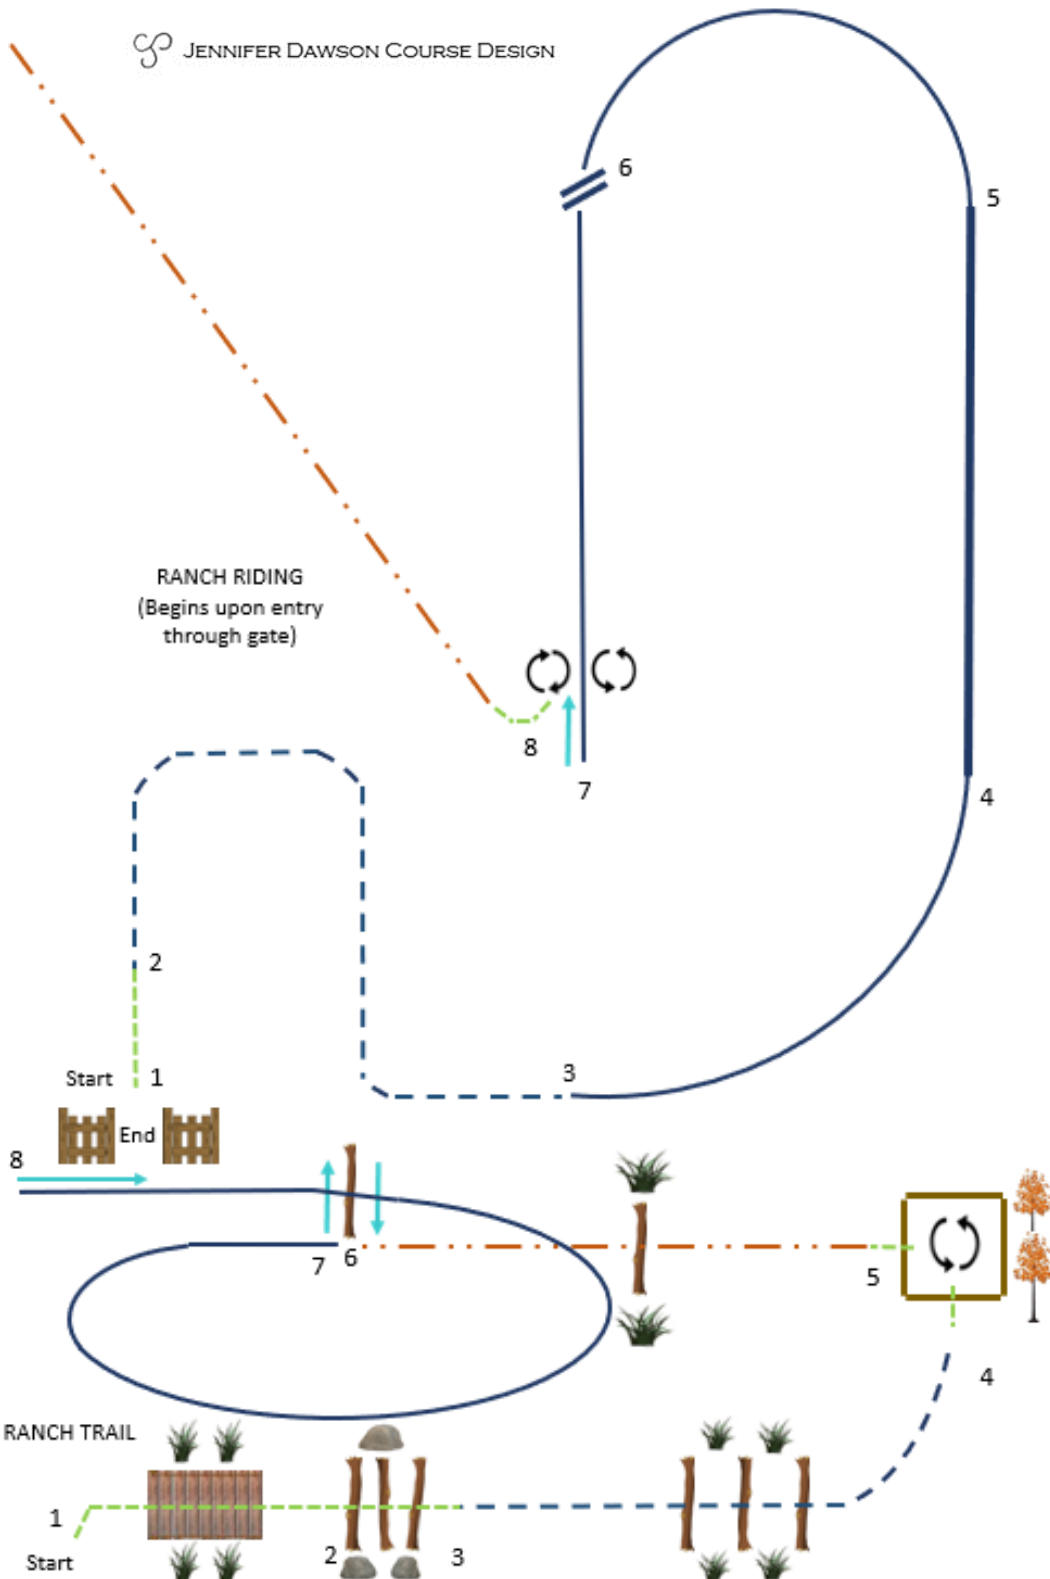

RANCH HORSE RENDEZVOUS 2023

FUTURITY & MATURITY DAY

WWW.WESTCOASTRANCHHORSE.COM

MATURITY – RANCH SUITABILITY

(Open & Amateur)

JENNIFER DAWSON COURSE DESIGN

Ranch Riding

1. Walk
2. Trot as shown
3. Lope left lead
4. Extend the lope
5. Collect the lope
6. Change leads & lope right lead
7. Stop, back, 360 both directions (either way first)
8. Walk around corner and extended trot to back gate

Ranch Trail

1. Walk over bridge
2. Walk over logs
3. Trot as shown and over logs
4. Walk into box, 1 ¼ turns left, walk out of box
5. Extended trot over log
6. Stop at log, sidepass right, sidepass left and off log
7. Lope as shown and over log
8. Stop past gate, back to gate, work gate right hand push

FUTURITY - RANCH SUITABILITY

(Open & Amateur)

Ranch Riding

1. Walk
2. Trot as shown
3. Lope left lead
4. Extend the lope
5. Collect the lope
6. Stop, back
7. 360 both directions (either way first)
8. Walk around corner and extended trot to back gate

Ranch Trail

1. Walk over bridge
2. Walk over logs
3. Trot as shown and over logs
4. Walk into box, 1 ¼ turns left, walk out of box
5. Extended trot over log
6. Stop at log, sidepass right, sidepass left and off of log
7. Lope as shown and over log
8. Stop past gate, back to gate, work gate right hand push