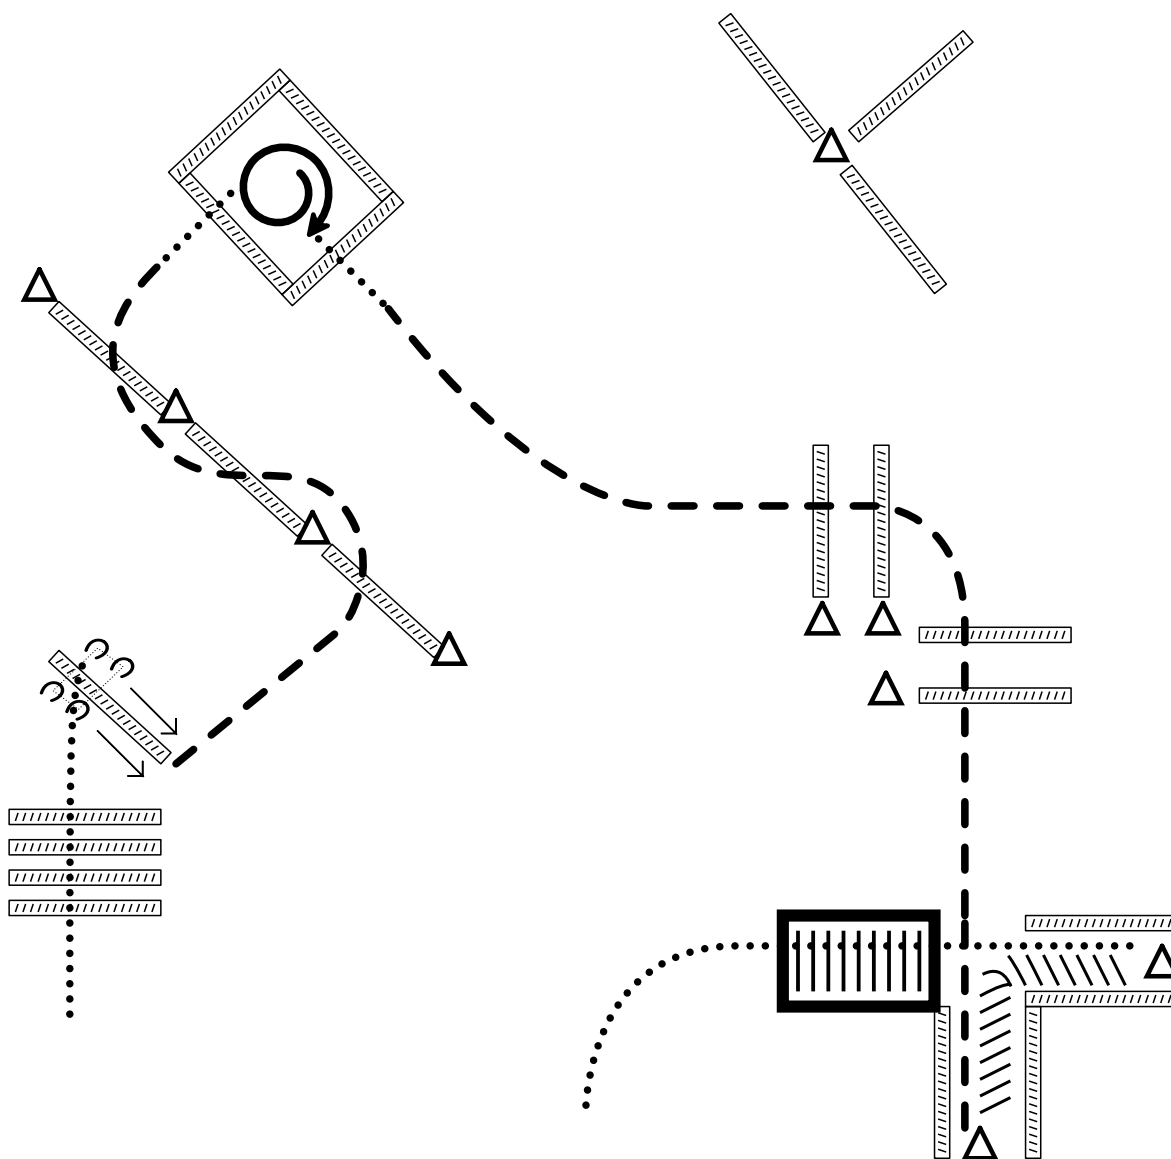

# Ranch Riding

Show: WCRH Ranch Horse Spectac...

Date: 2/19/23

1. Walk
2. Trot
3. Walk
4. Trot
5. Walk
6. Stop
7. Trot
8. Stop and back
9. Natural ranch horse appearance

# Ranch Riding

Show: WCRH Ranch Horse Spectac...

Date: 2/19/23

#71 Green Horse (W/T) Ranch Riding  
#81 Green Rider (W/T) Ranch Riding  
#91 Short Stirrup (10&U-W/T) Ranch Riding

1. Walk
2. Trot
3. Extended Trot
4. Stop, 360° turn left
5. Trot
6. Walk
7. Walk logs
8. Trot
9. Extended trot
10. Stop, 360° turn right
11. Back
12. Natural ranch horse appearance

## Trail

Show: WCRH Ranch Horse Spectac...

Date: 2/19/23

#73 Green Horse (W/T) Ranch Trail  
#83 Green Rider (W/T) Ranch Trail  
#93 Short Stirrup (10&U-W/T) Ranch Trail

1. Walk over logs and sidepass pole
2. Sidepass right
3. Trot through serpentine
4. Walk into box 45° turn right and walk out of box
5. Trot over poles
6. Trot into the chute, stop.
7. Back the L
8. Walk over bridge and exit

## Classes

#13 Open Ranch Trail

#23 Amateur Ranch Trail

#33 Amateur Limited Ranch Trail

#43 Amateur Select (50&O) Ranch Trail

#53 Youth (18&U) Ranch Trail

#63 Green Horse (W/T/L) Ranch Trail

1. Walk over bridge into L
2. Back the L
3. Trot over poles
4. Pick up right lead, right lead over poles
5. Walk into the box 360° turn to the right and walk out of box
6. Trot serpentine and stop over sidepass pole
7. Sidepass right
8. Walk over poles and exit