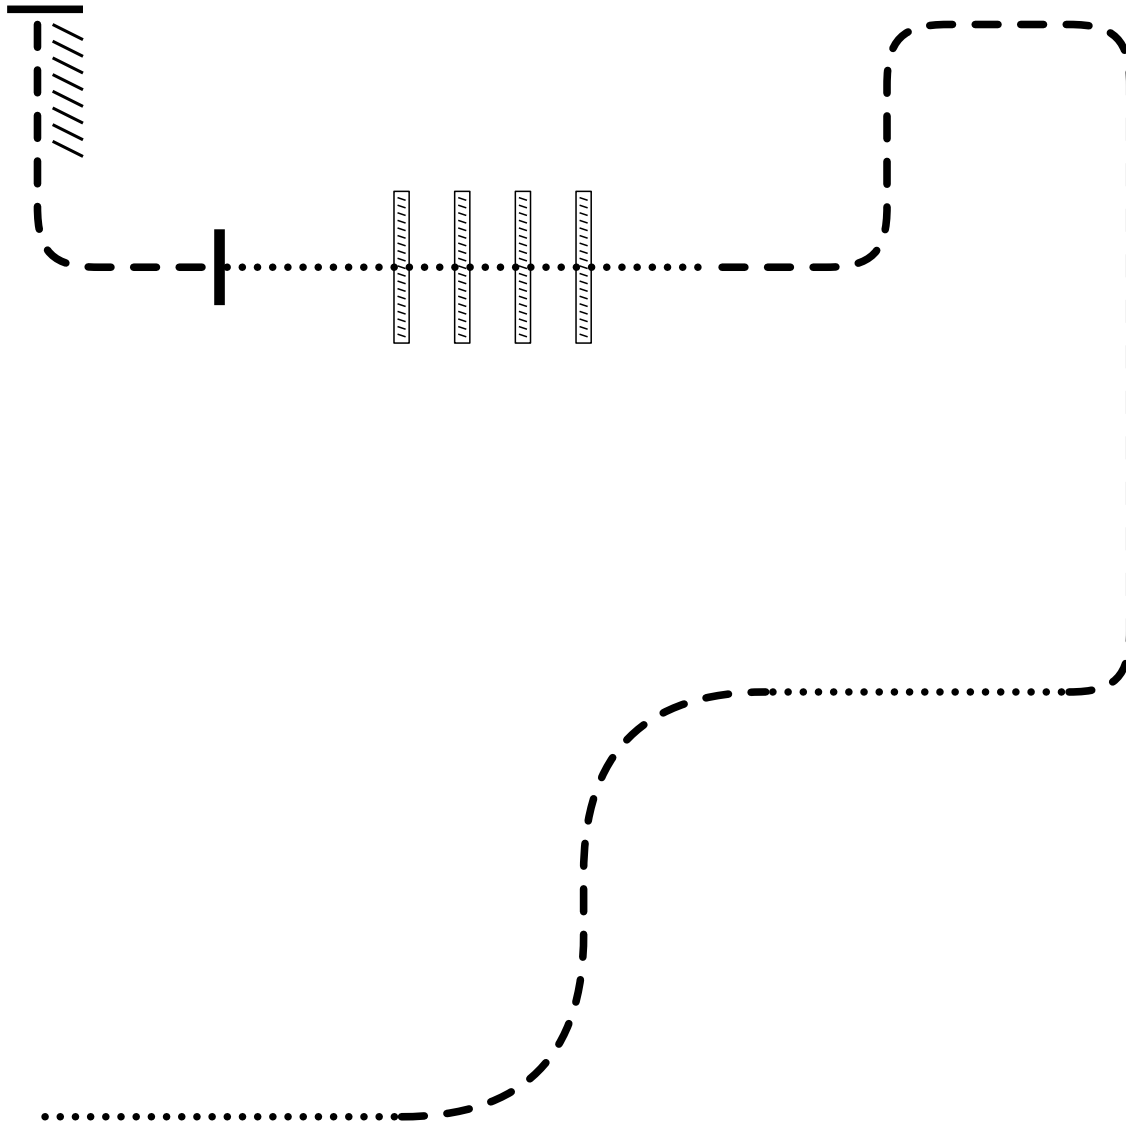

# Ranch Riding

Show: WCRH Ranch Horse Spectac...

Date: 2/19/23

1. Walk
2. Trot
3. Walk
4. Trot
5. Walk
6. Stop
7. Trot
8. Stop and back
9. Natural ranch horse appearance

# Ranch Riding

Show: WCRH Ranch Horse Spectac...

Date: 2/19/23

#71 Green Horse (W/T) Ranch Riding  
#81 Green Rider (W/T) Ranch Riding  
#91 Short Stirrup (10&U-W/T) Ranch Riding

1. Walk
2. Trot
3. Extended Trot
4. Stop, 360° turn left
5. Trot
6. Walk
7. Walk logs
8. Trot
9. Extended trot
10. Stop, 360° turn right
11. Back
12. Natural ranch horse appearance

## Trail

Show: WCRH Ranch Horse Spectac...

Date: 2/19/23

#73 Green Horse (W/T) Ranch Trail  
#83 Green Rider (W/T) Ranch Trail  
#93 Short Stirrup (10&U-W/T) Ranch Trail

1. Walk over logs and sidepass pole
2. Sidepass right
3. Trot through serpentine
4. Walk into box 45° turn right and walk out of box
5. Trot over poles
6. Trot into the chute, stop.
7. Back the L
8. Walk over bridge and exit

## Classes

#13 Open Ranch Trail

#23 Amateur Ranch Trail

#33 Amateur Limited Ranch Trail

#43 Amateur Select (50&O) Ranch Trail

#53 Youth (18&U) Ranch Trail

#63 Green Horse (W/T/L) Ranch Trail

1. Walk over bridge into L
2. Back the L
3. Trot over poles
4. Pick up right lead, right lead over poles
5. Walk into the box 360° turn to the right and walk out of box
6. Trot serpentine and stop over sidepass pole
7. Sidepass right
8. Walk over poles and exit