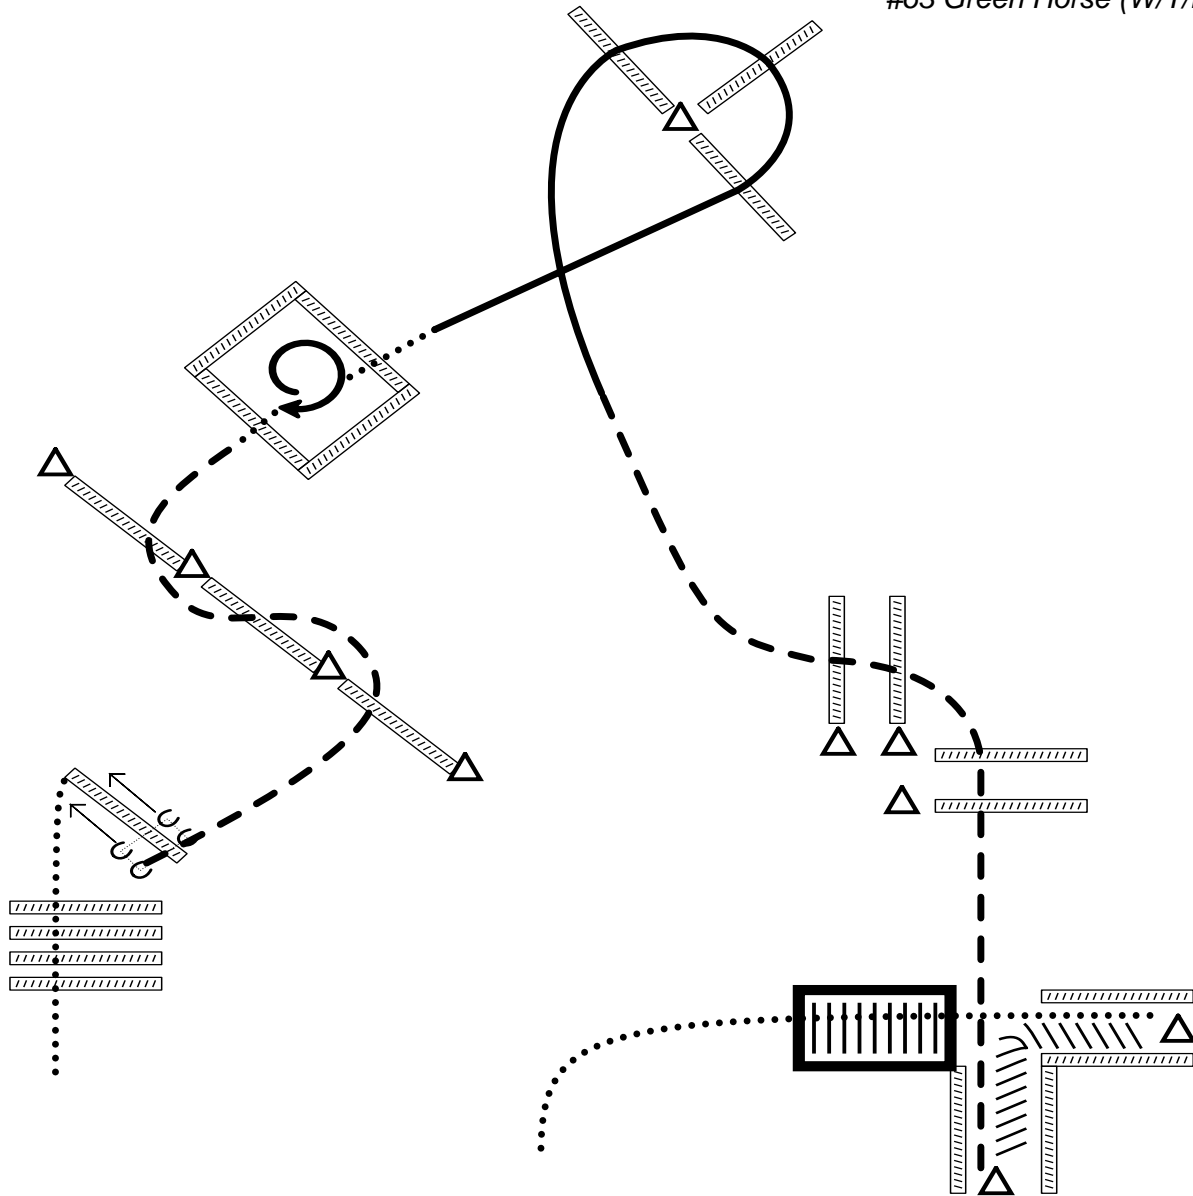

# Ranch Riding

Show: WCRH Ranch Horse Spectac...

Date: 2/19/23

#71 Green Horse (W/T) Ranch Riding  
#81 Green Rider (W/T) Ranch Riding  
#91 Short Stirrup (10&U-W/T) Ranch Riding

1. Walk
2. Trot
3. Extended Trot
4. Stop, 360° turn left
5. Trot
6. Walk
7. Walk logs
8. Trot
9. Extended trot
10. Stop, 360° turn right
11. Back
12. Natural ranch horse appearance

## Trail

Show: WCRH Ranch Horse Spectac...

Date: 2/19/23

#73 Green Horse (W/T) Ranch Trail  
#83 Green Rider (W/T) Ranch Trail  
#93 Short Stirrup (10&U-W/T) Ranch Trail

1. Walk over logs and sidepass pole
2. Sidepass right
3. Trot through serpentine
4. Walk into box 45° turn right and walk out of box
5. Trot over poles
6. Trot into the chute, stop.
7. Back the L
8. Walk over bridge and exit

## Classes

#13 Open Ranch Trail

#23 Amateur Ranch Trail

#33 Amateur Limited Ranch Trail

#43 Amateur Select (50&O) Ranch Trail

#53 Youth (18&U) Ranch Trail

#63 Green Horse (W/T/L) Ranch Trail

1. Walk over bridge into L
2. Back the L
3. Trot over poles
4. Pick up right lead, right lead over poles
5. Walk into the box 360° turn to the right and walk out of box
6. Trot serpentine and stop over sidepass pole
7. Sidepass right
8. Walk over poles and exit