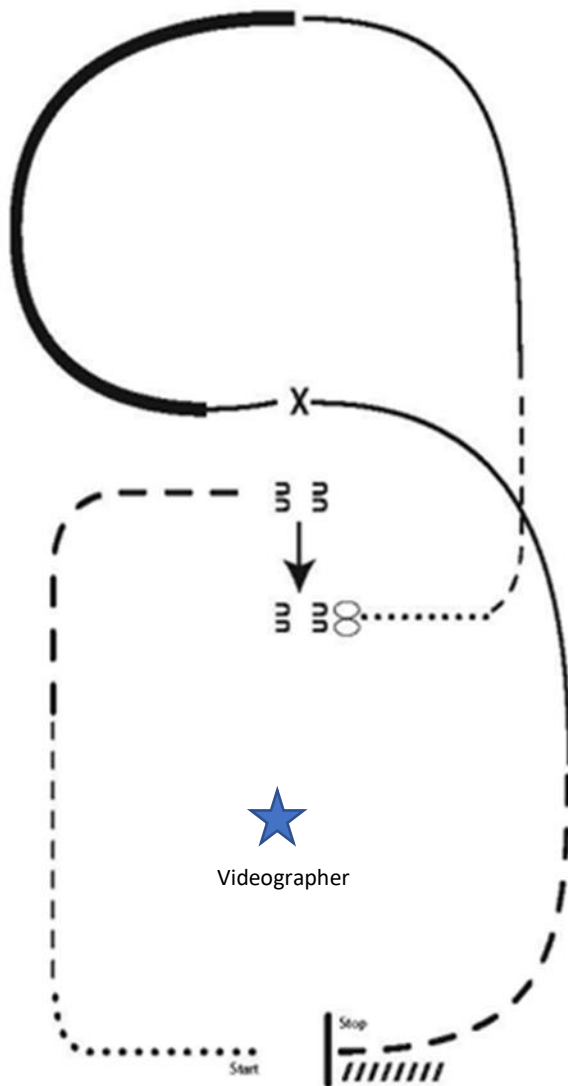

Online Buckle Series

Show #3

Pattern Book

iRanchHorse Buckle Series 2020 - Show #3

Show #3: Ranch Conformation (All Divisions)

Conformation is an in-hand class. Your horse should be clean and presentable. Leather, rope or web halter may be used. Silver is discouraged and will not count over another serviceable halter. Do not use hoof polish, fake tails or band manes.

1. State exhibitor and horse name.
2. Trot away from videographer
3. Trot around corner and to second cone
4. Walk around corner and straight to judge
5. Set up for inspection.
6. Videographer will take two laps around horse starting at left side and panning around horse. (Be sure to capture entire horse in video including head).

iRanchHorse Buckle Series 2020 - Show #3

Show #3 Ranch Riding:

Open, Amateur, Am. Select, Youth, Green Horse

1. Walk
2. Trot
3. Extended trot
4. Stop, **sidepass right**
5. 360 each way, either way first
6. Walk
7. Trot
8. Lope left lead
9. Extended lope
10. Collect to lope
11. Change leads, simple or flying
12. Lope right lead
13. Extended trot
14. Stop and back

Ranch Trail – All Divisions

1. Walk over logs
2. Trot over poles
3. Walk and arc right
4. Stop and sidepass right between logs/poles
5. Trot, trot through bales
6. Extended walk in circle to the right
7. Walk over bridge/plyboard
8. Walk through chute, stop and back
9. Trot out of chute and over logs/poles
10. Lope left lead (walk trot riders extended trot)
11. Walk to gate, work gate (either hand)