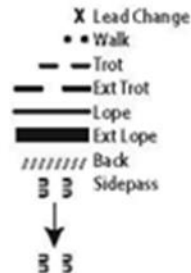

Online Buckle Series

Show #3

Pattern Book

iRanchHorse Buckle Series 2020 - Show #3

Show #3: Ranch Conformation (All Divisions)

Conformation is an in-hand class. Your horse should be clean and presentable. Leather, rope or web halter may be used. Silver is discouraged and will not count over another serviceable halter. Do not use hoof polish, fake tails or band manes.

1. State exhibitor and horse name.
2. Trot away from videographer
3. Trot around corner and to second cone
4. Walk around corner and straight to judge
5. Set up for inspection.
6. Videographer will take two laps around horse starting at left side and panning around horse. (Be sure to capture entire horse in video including head).

iRanchHorse Buckle Series 2020 - Show #3

Show #3 Ranch Riding:

Open, Amateur, Am. Select, Youth, Green Horse

1. Walk
2. Trot
3. Extended trot
4. Stop, **sidepass right**
5. 360 each way, either way first
6. Walk
7. Trot
8. Lope left lead
9. Extended lope
10. Collect to lope
11. Change leads, simple or flying
12. Lope right lead
13. Extended trot
14. Stop and back

iRanchHorse Buckle Series 2020 - Show #3

Show #3 Ranch Riding:

Short Stirrup, Green Rider & First Timers

1. Walk
2. Extended trot
3. Stop and 360 left
4. Trot circle to left
5. Extended trot
6. Walk poles
7. Stop and back
8. Extended trot
9. Trot
10. Walk to exit