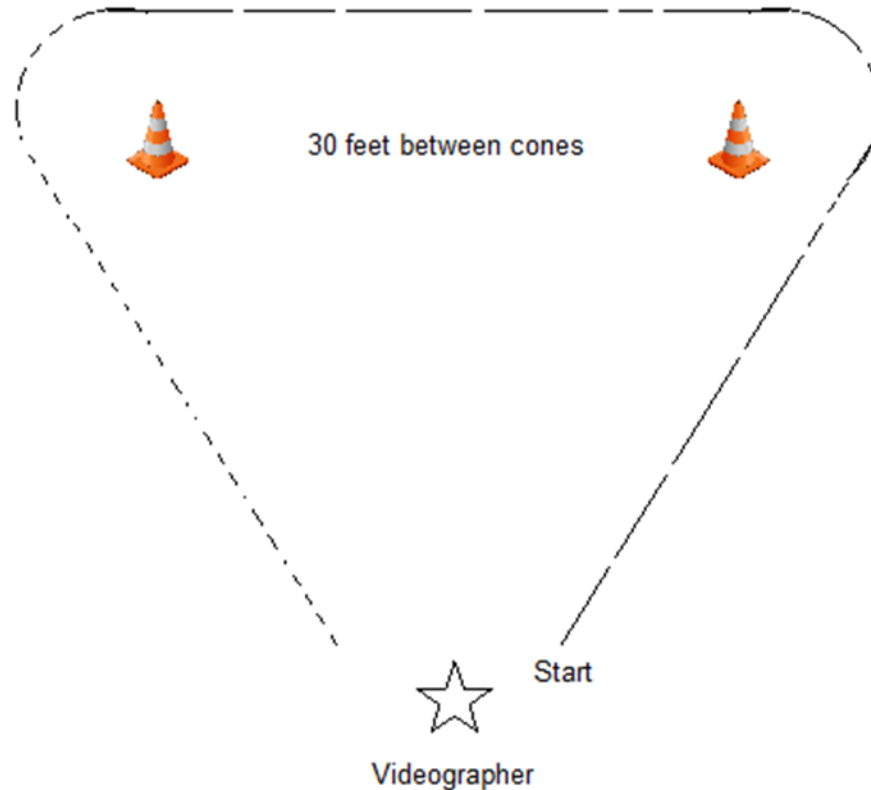

Online Buckle Series

Show #3

Pattern Book

iRanchHorse Buckle Series 2020 - Show #3

Show #3: Ranch Conformation (All Divisions)

Conformation is an in-hand class. Your horse should be clean and presentable. Leather, rope or web halter may be used. Silver is discouraged and will not count over another serviceable halter. Do not use hoof polish, fake tails or band manes.

1. State exhibitor and horse name.
2. Trot away from videographer
3. Trot around corner and to second cone
4. Walk around corner and straight to judge
5. Set up for inspection.
6. Videographer will take two laps around horse starting at left side and panning around horse. (Be sure to capture entire horse in video including head).

iRanchHorse Buckle Series 2020 - Show #3

Show #3 Ranch Riding:

Open, Amateur, Am. Select, Youth, Green Horse

1. Walk
2. Trot
3. Extended trot
4. Stop, **sidepass right**
5. 360 each way, either way first
6. Walk
7. Trot
8. Lope left lead
9. Extended lope
10. Collect to lope
11. Change leads, simple or flying
12. Lope right lead
13. Extended trot
14. Stop and back

iRanchHorse Buckle Series 2020 - Show #3

Walk Trot Lope Ranch Rail Sequence: Open, Amateur, Amateur Select, Collegiate, Green Horse, Youth

Instructions:

- You may use any safe and functional area for your class (an arena, round pen, clearing, pasture or field).
- Videographer will stand in the center of the arena, just as the judge and steward would.
- The videographer may call the gaits.
- The video must be one continuous shot, no splicing videos together.
- Follow the order of gaits and maneuvers as listed below.
- Perform each gait for approximately 20 seconds.