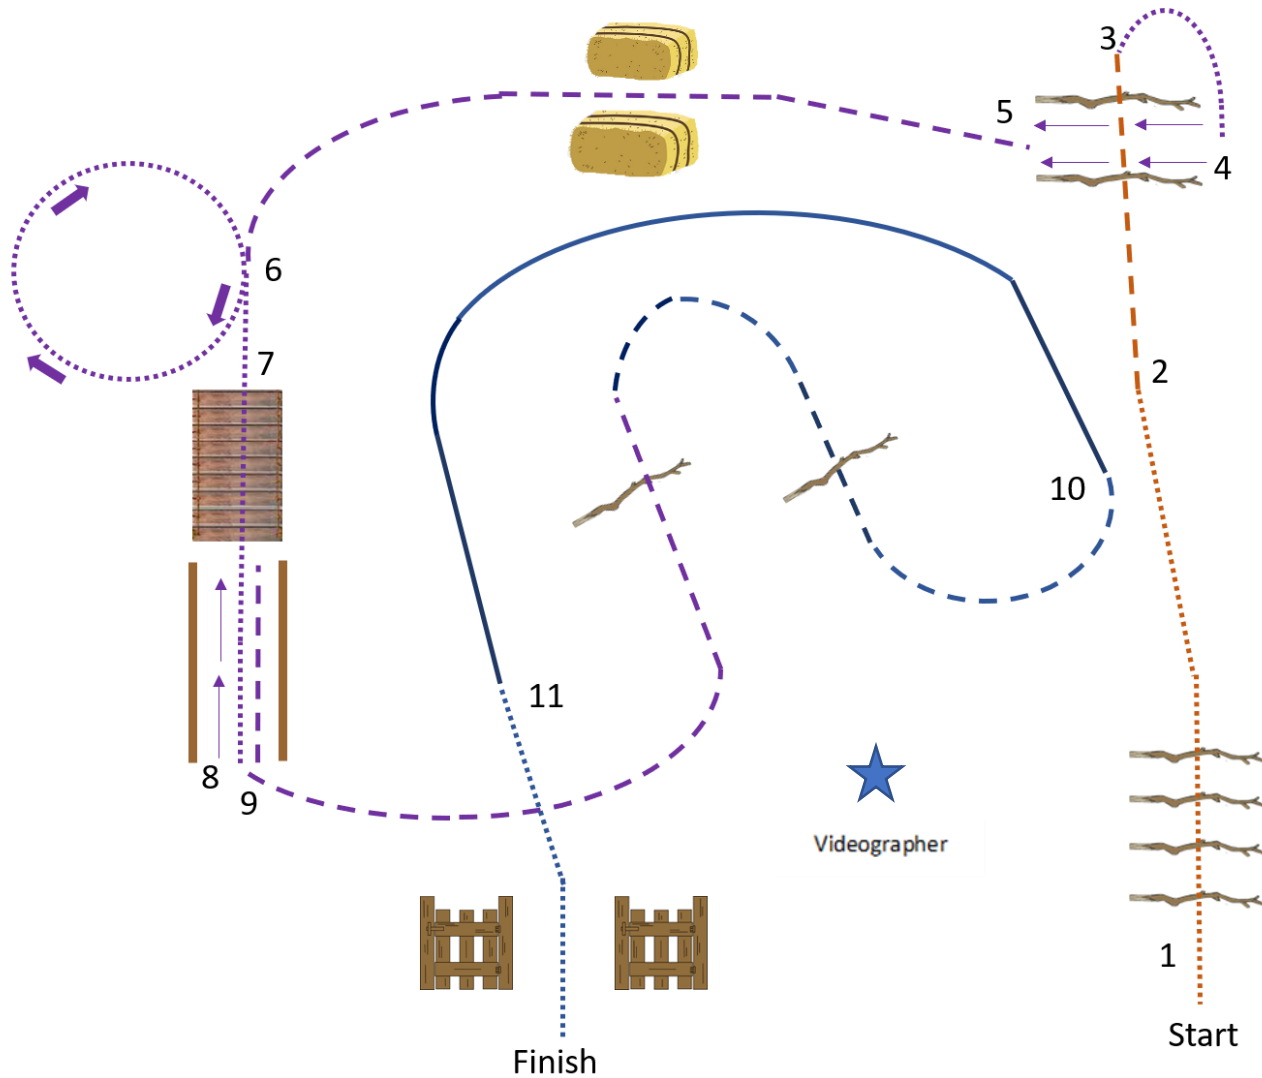

Order of gaits:

1. Walk counter-clockwise
2. Extended walk
3. Extended Trot
4. Trot
5. Stop, Back one horse length
6. Walk
7. Reverse at the Walk
8. Continue Walking
9. Extended Trot
10. Trot
11. Stop

iRanchHorse Buckle Series 2020 - Show #3

Leadline Ranch Rail

Instructions:

- You may use any safe and functional area for your class (an arena, round pen, clearing, pasture or field).
- Videographer will stand in the center of the arena, just as the judge and steward would.
- The videographer may call the gaits.
- The video must be one continuous shot, no splicing videos together.
- Follow the order of gaits and maneuvers as listed below.
- Perform each gait for approximately 20 seconds.

Order of gaits:

1. Walk counter-clockwise.
2. Trot
3. Walk
4. Stop
5. Walk
6. Reverse at the walk.
7. Continue walking.
8. Trot
9. Stop
10. Back one horse length.

iRanchHorse Buckle Series 2020 - Show #3

Ranch Trail – All Divisions

1. Walk over logs
2. Trot over poles
3. Walk and arc right
4. Stop and sidepass right between logs/poles
5. Trot, trot through bales
6. Extended walk in circle to the right
7. Walk over bridge/plyboard
8. Walk through chute, stop and back
9. Trot out of chute and over logs/poles
10. Lope left lead (walk trot riders extended trot)
11. Walk to gate, work gate (either hand)