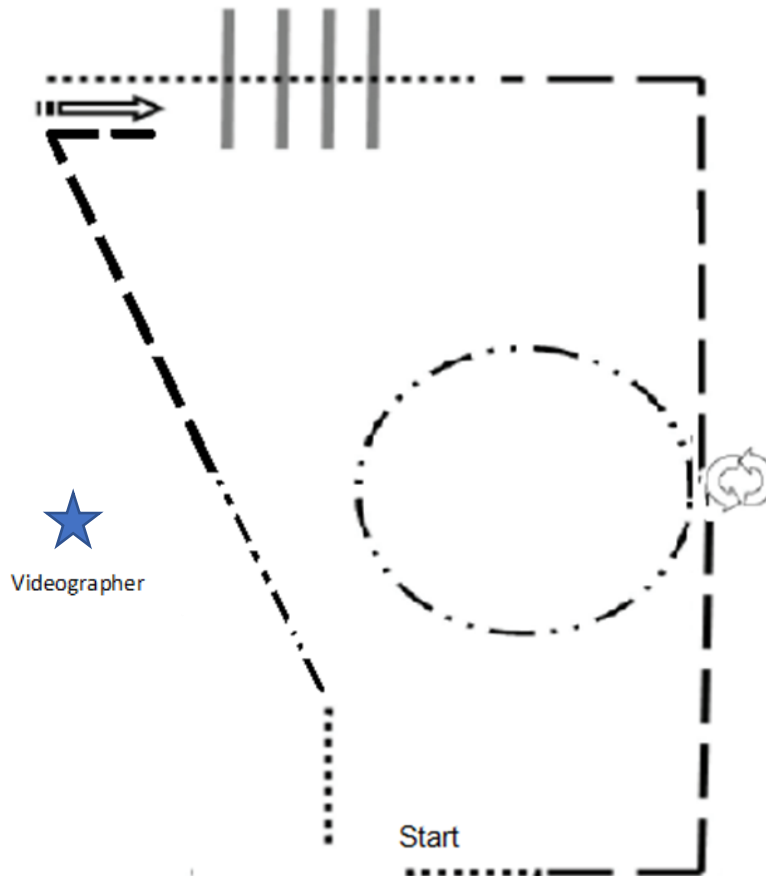

1. State exhibitor and horse name.
2. Trot away from videographer
3. Trot around corner and to second cone
4. Walk around corner and straight to judge
5. Set up for inspection.
6. Videographer will take two laps around horse starting at left side and panning around horse. (Be sure to capture entire horse in video including head).

iRanchHorse Buckle Series 2020 - Show #3

Show #3 Ranch Riding:

Open, Amateur, Am. Select, Youth, Green Horse

1. Walk
2. Trot
3. Extended trot
4. Stop, **sidepass right**
5. 360 each way, either way first
6. Walk
7. Trot
8. Lope left lead
9. Extended lope
10. Collect to lope
11. Change leads, simple or flying
12. Lope right lead
13. Extended trot
14. Stop and back

iRanchHorse Buckle Series 2020 - Show #3

Show #3 Ranch Riding:

Short Stirrup, Green Rider & First Timers

1. Walk
2. Extended trot
3. Stop and 360 left
4. Trot circle to left
5. Extended trot
6. Walk poles
7. Stop and back
8. Extended trot
9. Trot
10. Walk to exit

iRanchHorse Buckle Series 2020 - Show #3

Walk Trot Lope Ranch Rail Sequence: Open, Amateur, Amateur Select, Collegiate, Green Horse, Youth

Instructions:

- You may use any safe and functional area for your class (an arena, round pen, clearing, pasture or field).
- Videographer will stand in the center of the arena, just as the judge and steward would.
- The videographer may call the gaits.
- The video must be one continuous shot, no splicing videos together.
- Follow the order of gaits and maneuvers as listed below.
- Perform each gait for approximately 20 seconds.