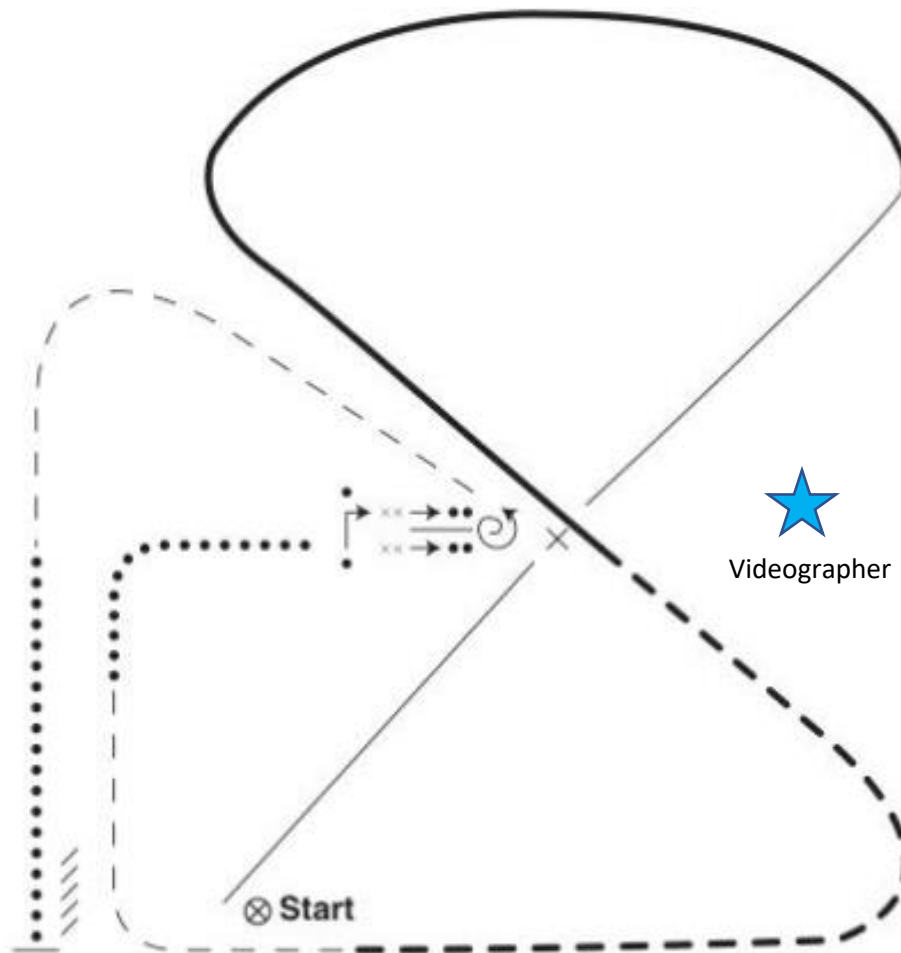

2021 iRanch Horse World Show

Walk Trot Lope Ranch Riding –

Open, Amateur, Am. Select, Green Horse WTL, Green Rider WTL, Youth

- | | |
|------------------------------------|-----------------------------------|
| 1. Right lead lope | 8. Right hand push gate |
| 2. Change leads (simple or flying) | 9. Side pass log – left |
| 3. Left lead lope | 10. 270 degree turn to left |
| 4. Extended lope | 11. Trot |
| 5. Extended trot | 12. Walk |
| 6. Trot | 13. Stop and back 2 horse lengths |
| 7. Walk | 14. Exit at a walk or trot |

* Adopted from AQHA World Show Finals pattern