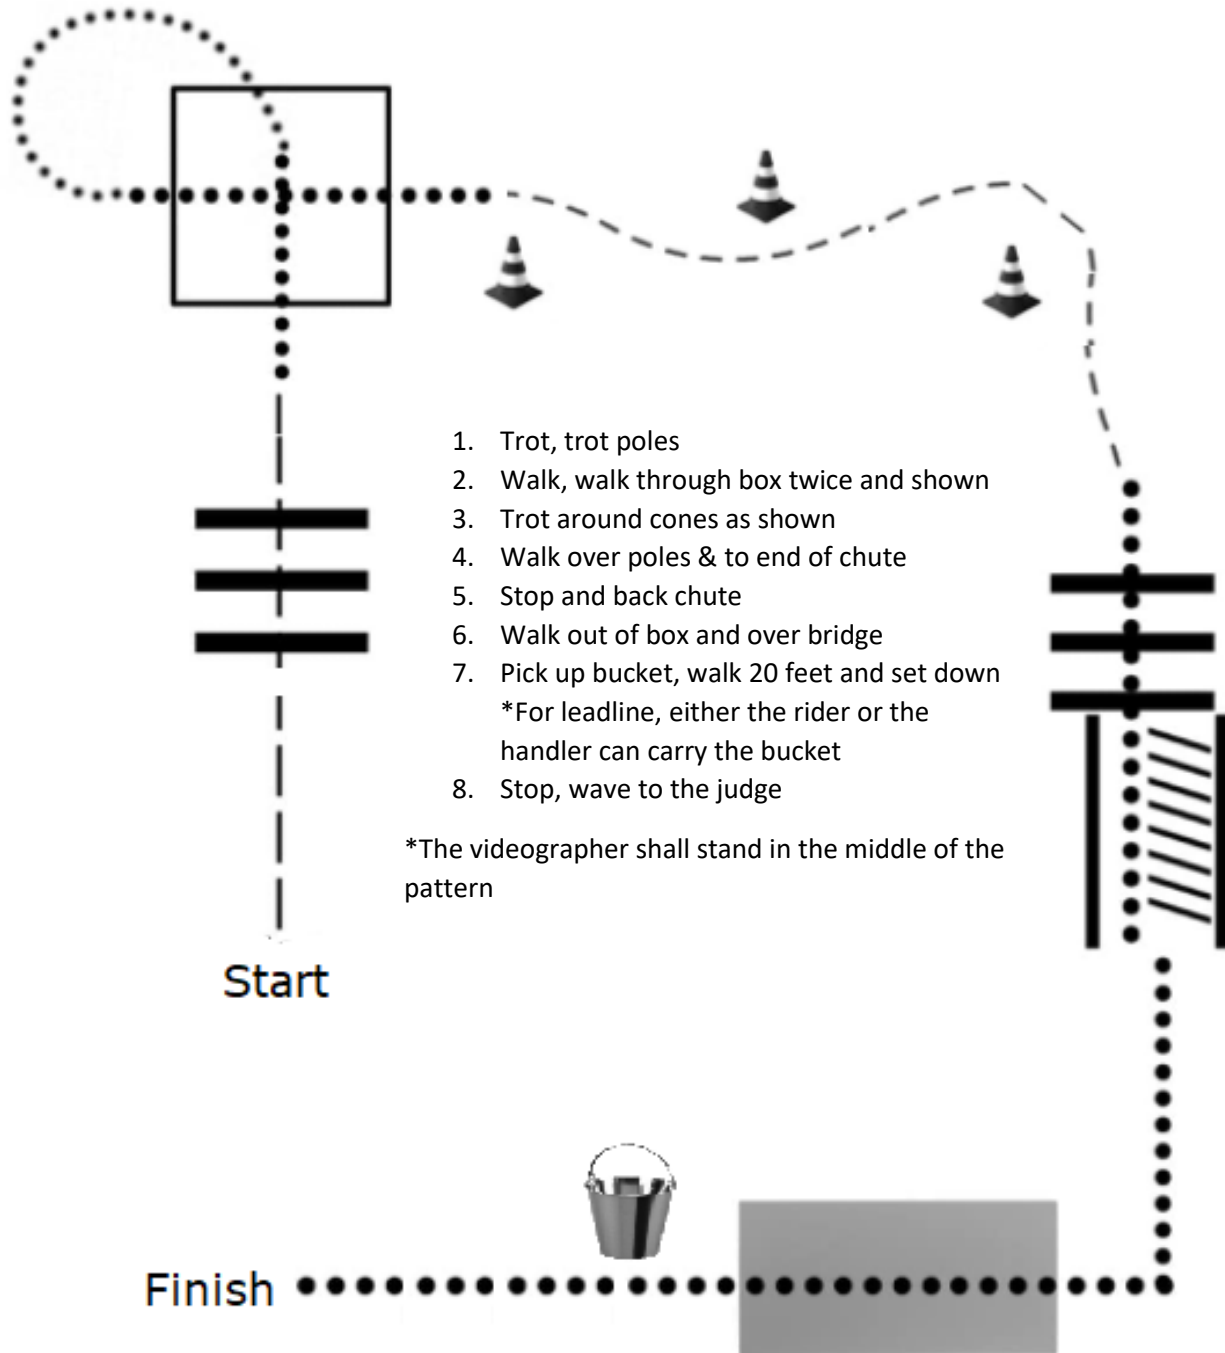

2021 iRanch Horse World Show

Ranch Trail – Leadline & In Hand

1. Trot, trot poles
2. Walk, walk through box twice and shown
3. Trot around cones as shown
4. Walk over poles & to end of chute
5. Stop and back chute
6. Walk out of box and over bridge
7. Pick up bucket, walk 20 feet and set down
*For leadline, either the rider or the handler can carry the bucket
8. Stop, wave to the judge

*The videographer shall stand in the middle of the pattern