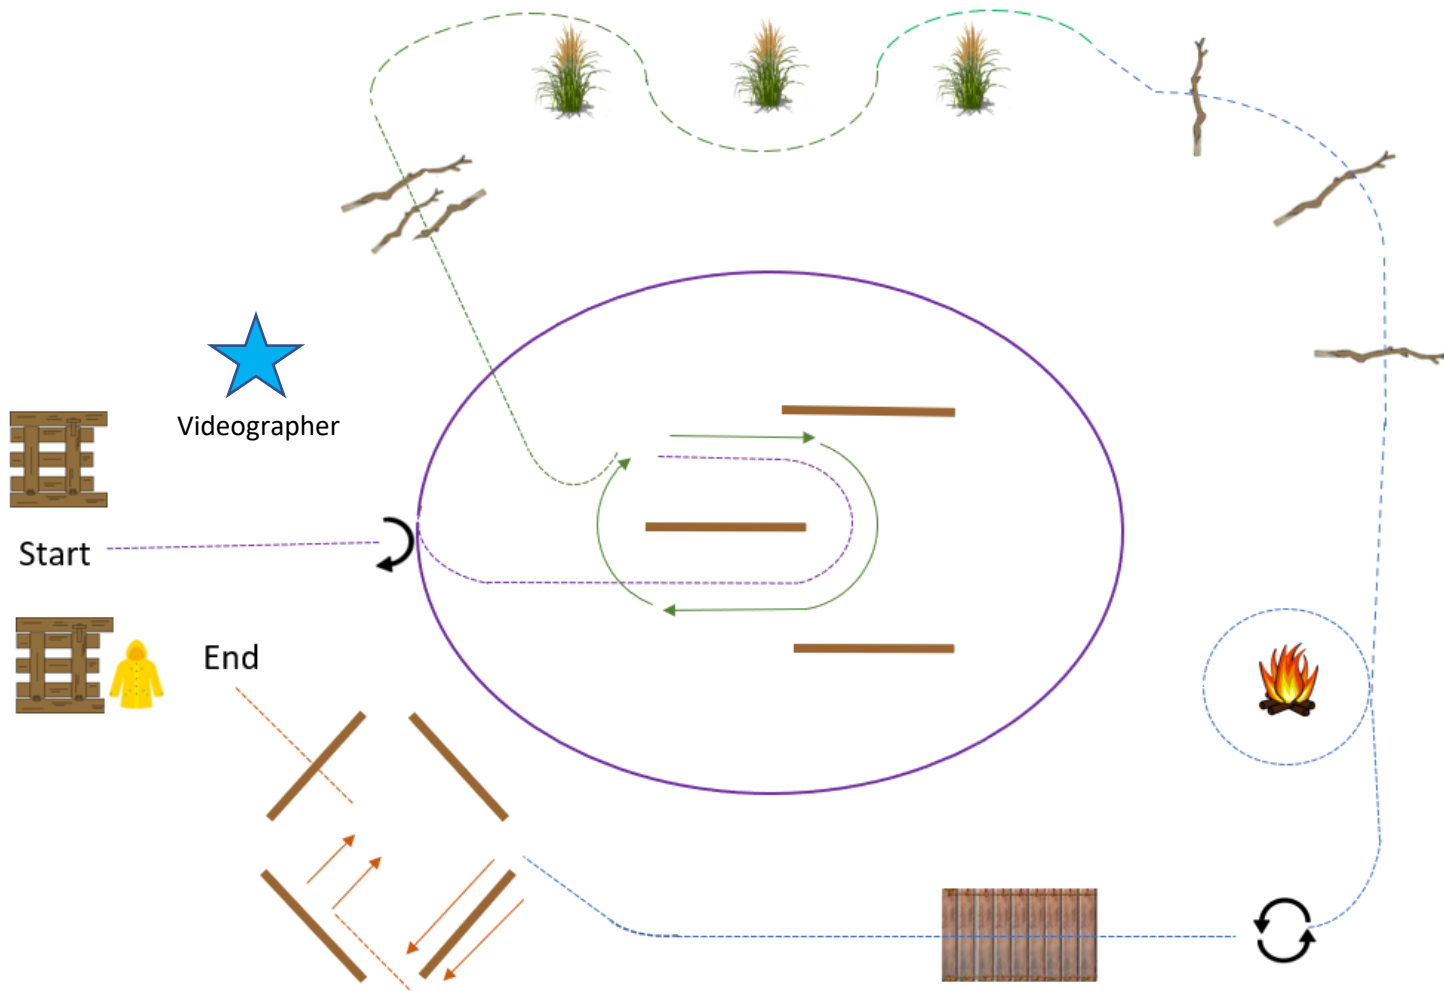

2021 iRanch Horse World Show

Walk Trot Lope Ranch Trail –

Open, Amateur, Am. Select, Green Horse, Green Rider & Youth

Note: Cones may substitute for plants and will be used for “fire”. Logs, poles or landscaping poles may be used where logs and poles are present. Plywood may substitute for bridge. Gate may be fixed, swinging or rope gate.

1. Work gate (either hand)
2. Walk as shown, 90 right
3. Lope circle left lead
4. Walk as shown & back around pole
5. Walk to logs, walk logs (not parallel)
6. Extended trot serpentine
7. Trot over logs
8. Extended walk around “campfire” & as shown
9. Stop, 360 left
10. Walk over bridge & as shown
11. Stop, sidepass pole left, walk forward, sidepass right to middle of box
12. Dismount
 - Youth, Am. Select, Green Rider and Green Horse: lead horse out of box (end of pattern)
 - Open & Amateur: Ground tie, go to fence/gate and put on jacket. Return to horse and lead out of box (end of pattern).